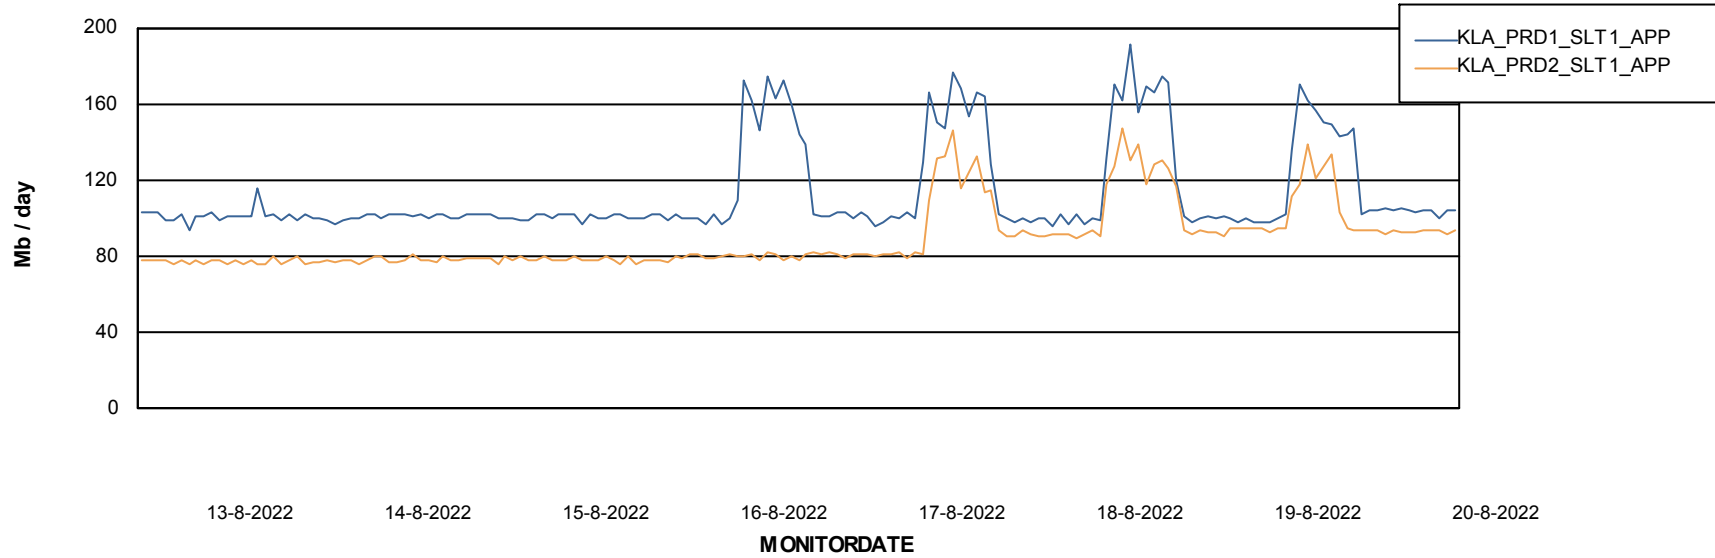

ABSSolute Application Server Services

Avg memory used per ABS Server Service