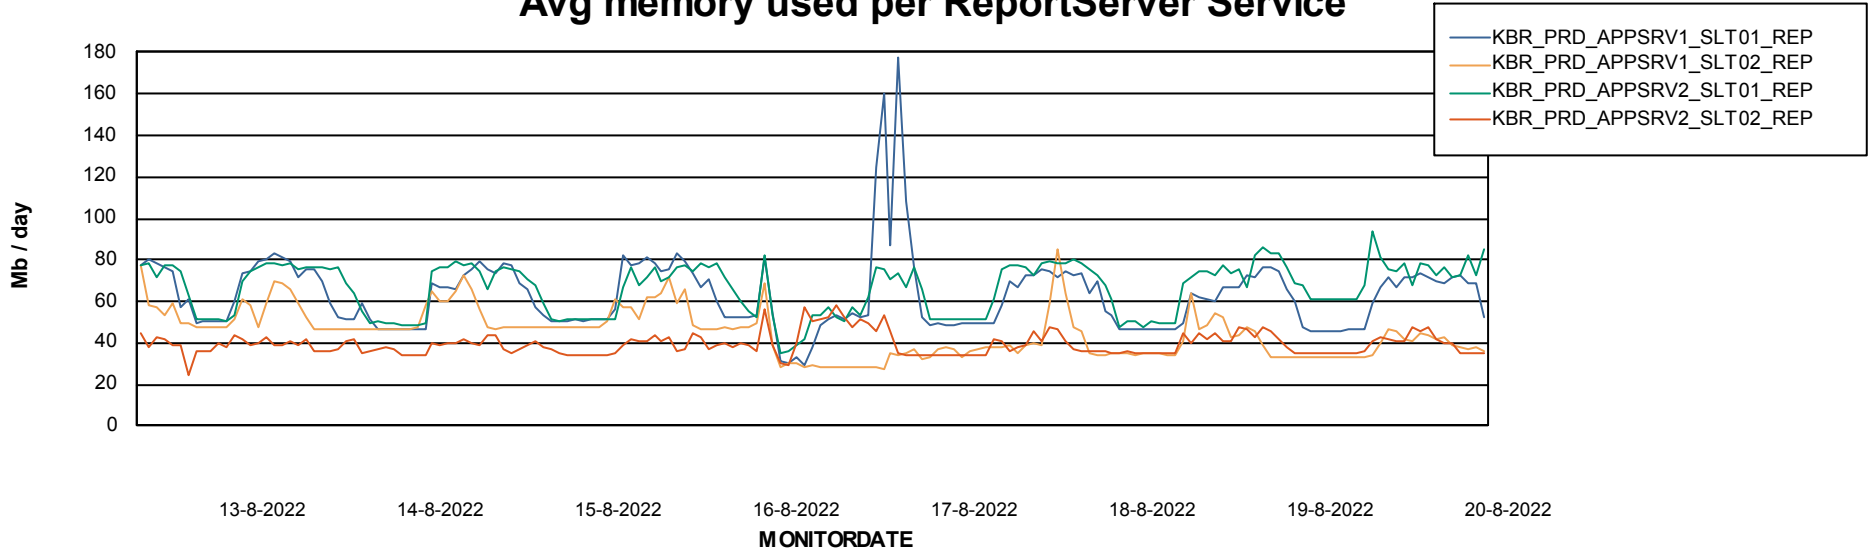

ABSSolute Application Server Services

Avg memory used per ReportServer Service