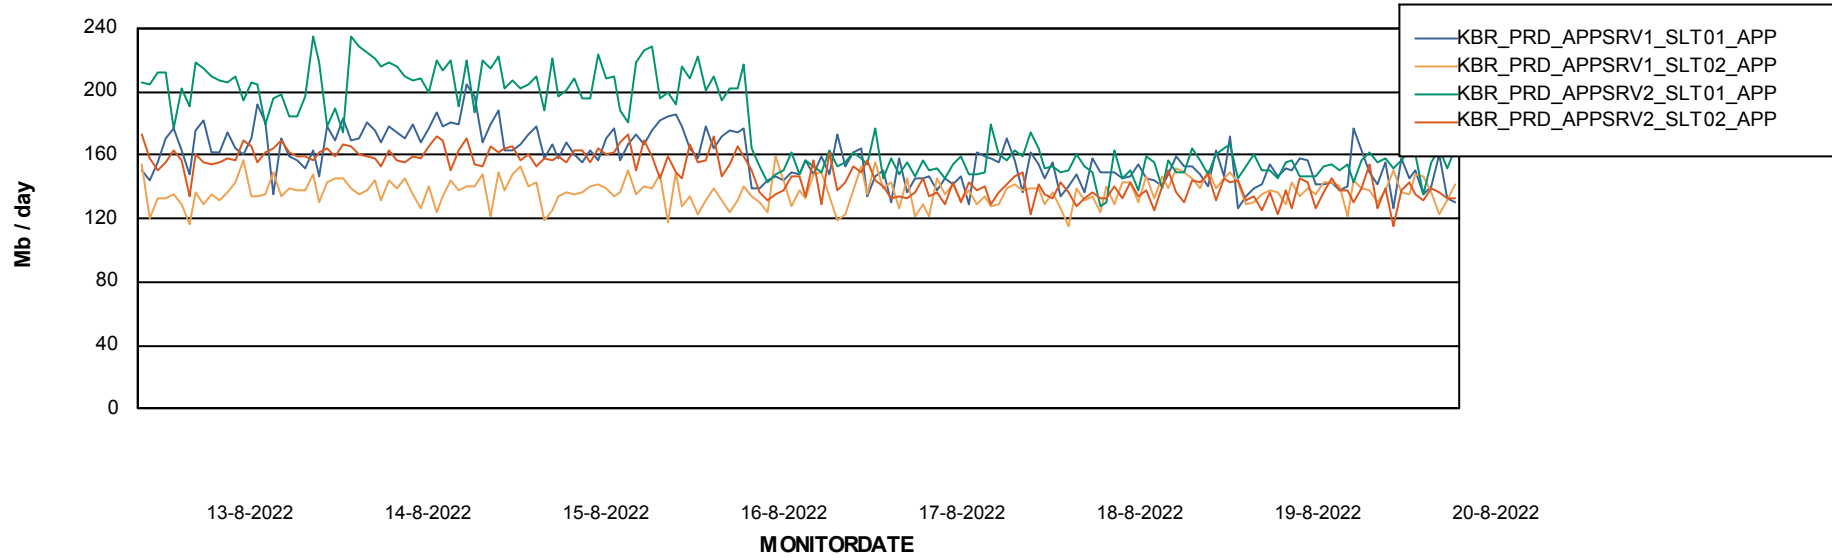

ABSSolute Application Server Services

Avg memory used per ABS Server Service