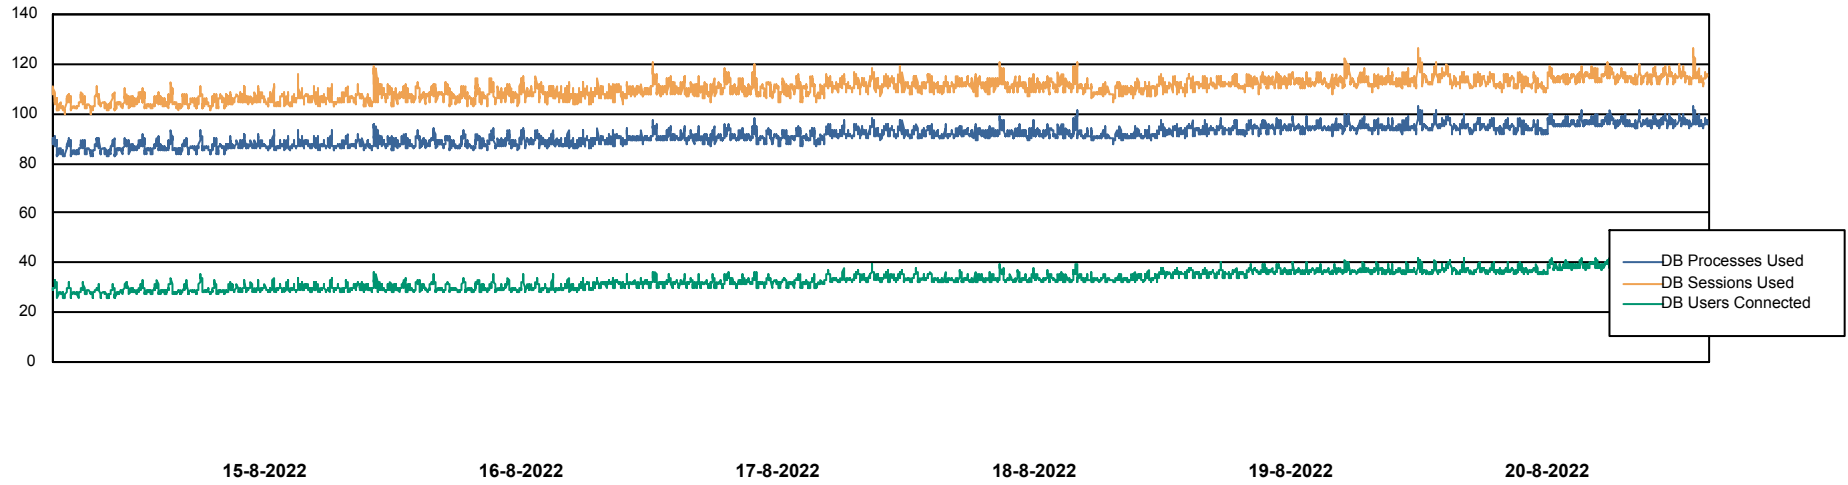

Database Performance BI-DBSRV_DB