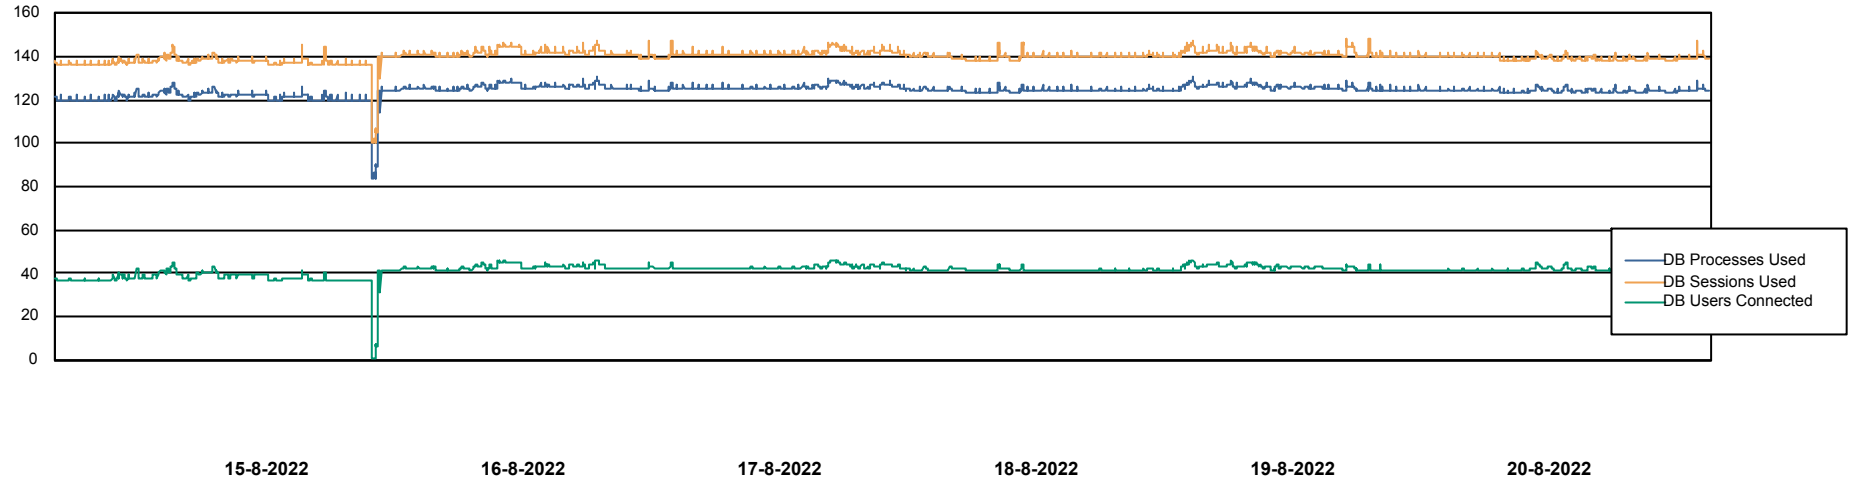

Weekly SLA Customer Report

Customer KBR_Production
Database ID 117

Database Performance BI-DBSRV_DB

Weekly SLA Customer Report

Customer KBR_Production
Database ID 117

Database Performance KBR_PRD_DB-SRV1_DB