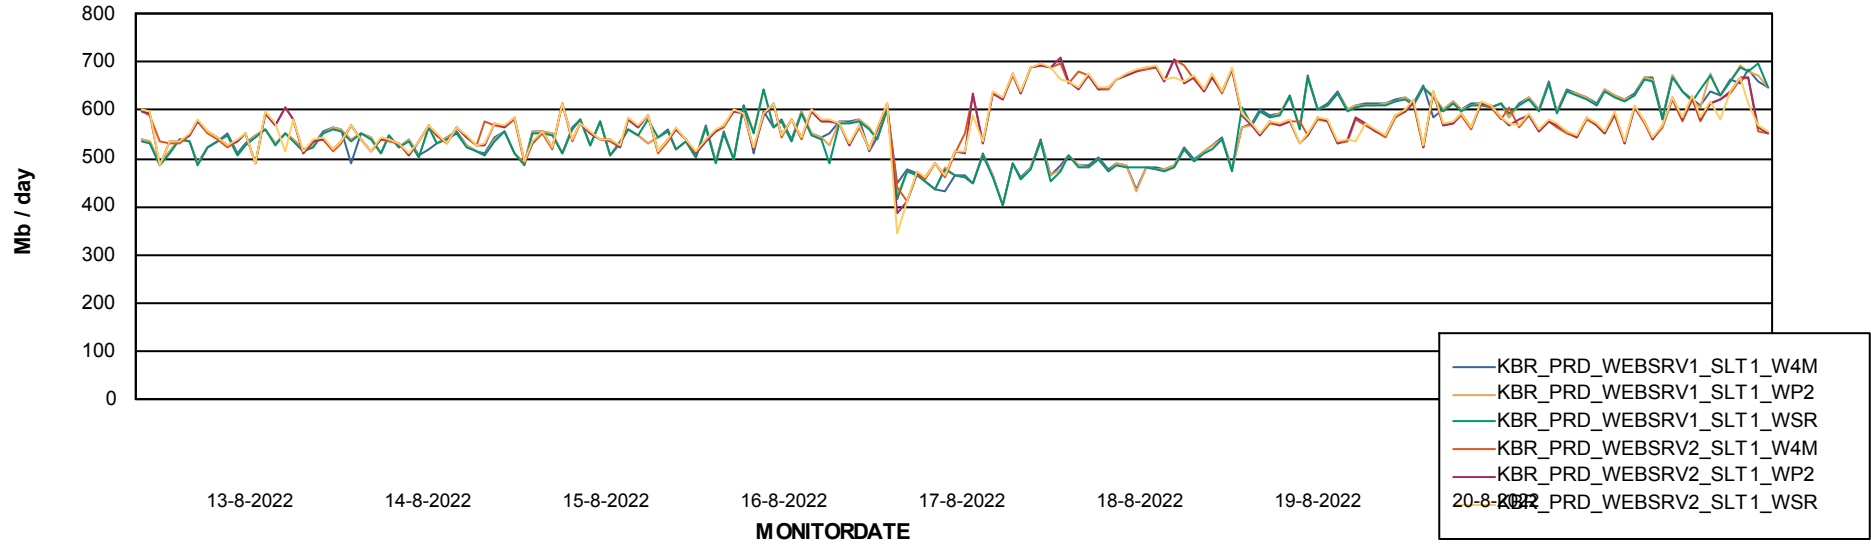

ABSSolute Web Component Services

Avg memory used per ABS Web component