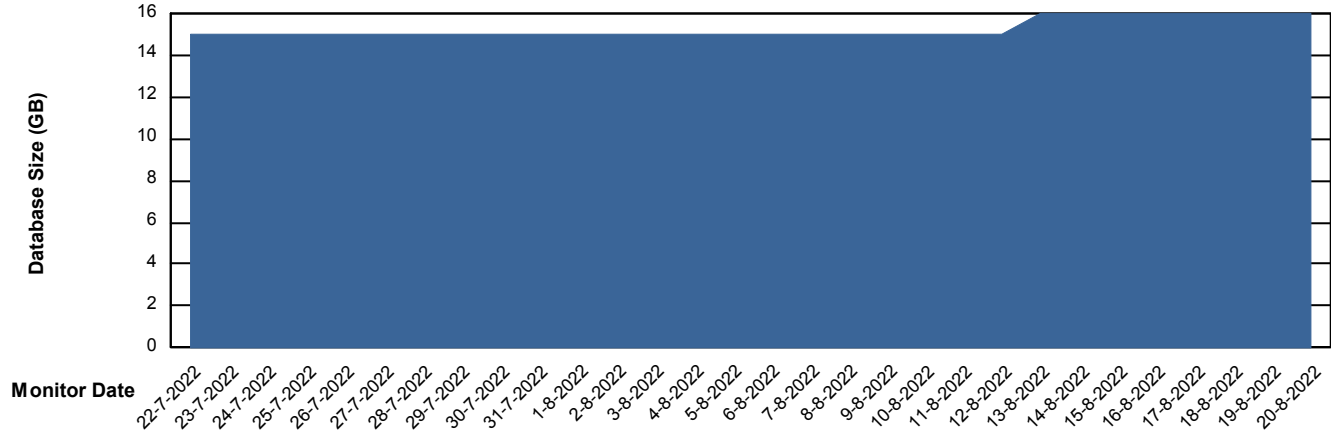

Harddisk Usage KBR_PRD_WEBSRV2

	Free disk space on / (%)	Total disk space on / (Gb)	Used disk space on / (Gb)	Free disk space on /boot (%)	Total disk space on /boot (Gb)	Used disk space on /boot (Gb)
20-8-2022	83	55	9	62	1	0
19-8-2022	84	55	9	62	1	0
18-8-2022	84	55	9	62	1	0
17-8-2022	84	55	9	62	1	0
16-8-2022	81	55	10	62	1	0
15-8-2022	78	55	12	62	1	0
14-8-2022	78	55	12	62	1	0

Weekly SLA Customer Report

Customer KBR_Production
Database ID 117

Database Performance BI-DBSRV_DB

Weekly SLA Customer Report

Customer KBR_Production
Database ID 117

Database Performance KBR_PRD_DB-SRV1_DB

Weekly SLA Customer Report

Customer KBR_Production
Database ID 117

DATABASE SIZE BI-DBSRV_DB

Database growth over last month

DATABASE SIZE KBR_PRD_DB-SRV1_DB

Database growth over last month

Weekly SLA Customer Report