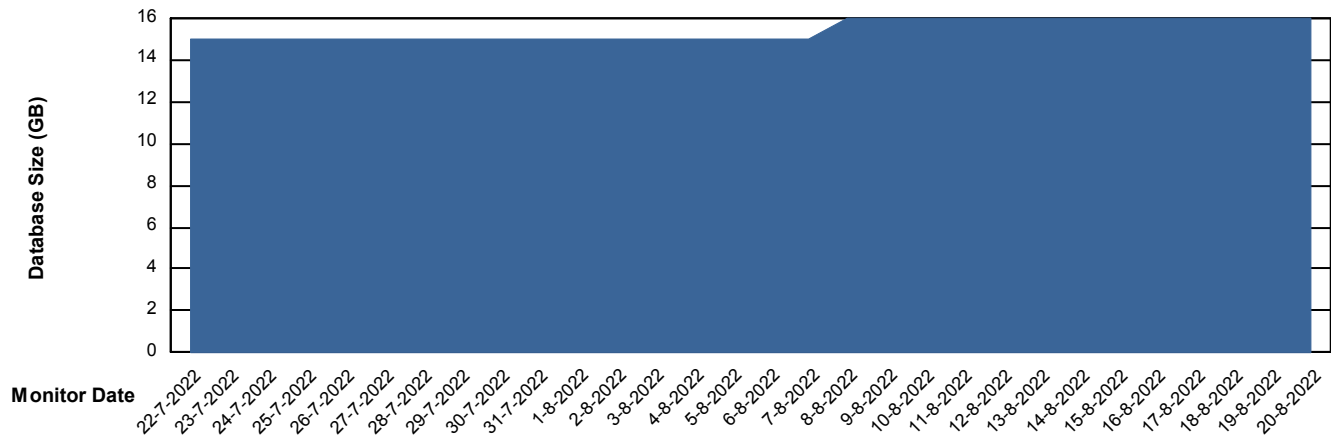

Weekly SLA Customer Report

Customer KBR_Production
Database ID 117

Database Performance BI-DBSRV_DB

Weekly SLA Customer Report

Customer KBR_Production
Database ID 117

Database Performance KBR_PRD_DB-SRV1_DB

Weekly SLA Customer Report

Customer KBR_Production
Database ID 117

DATABASE SIZE BI-DBSRV_DB

Database growth over last month

DATABASE SIZE KBR_PRD_DB-SRV1_DB

Database growth over last month

Weekly SLA Customer Report