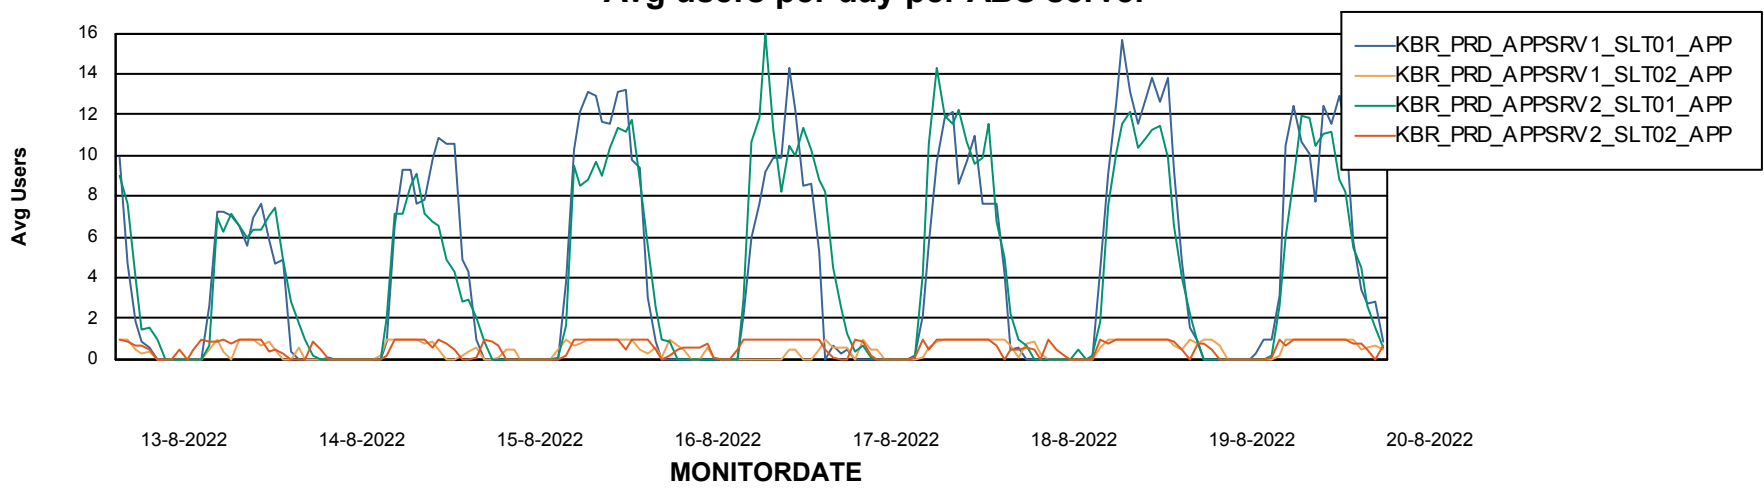

Avg users per day per ABS server