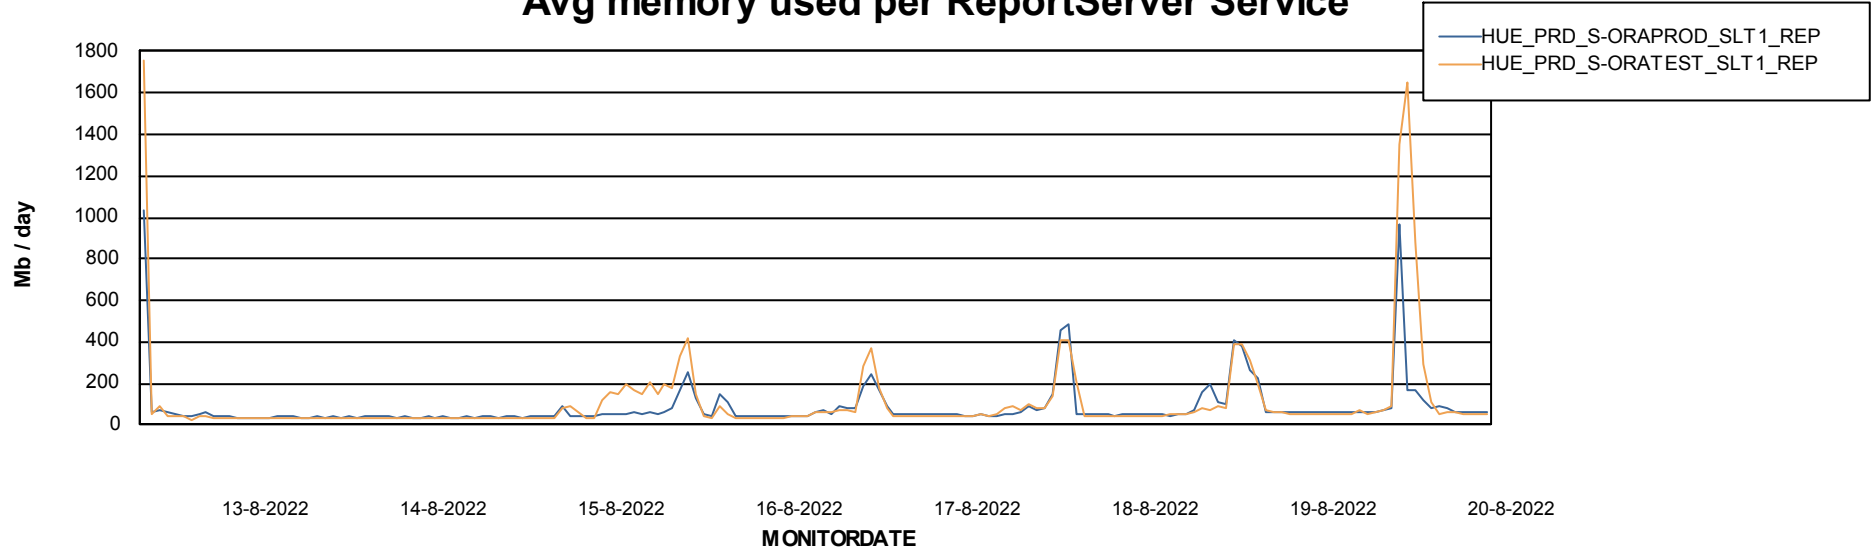

ABSSolute Application ReportServer Services

Avg memory used per ReportServer Service