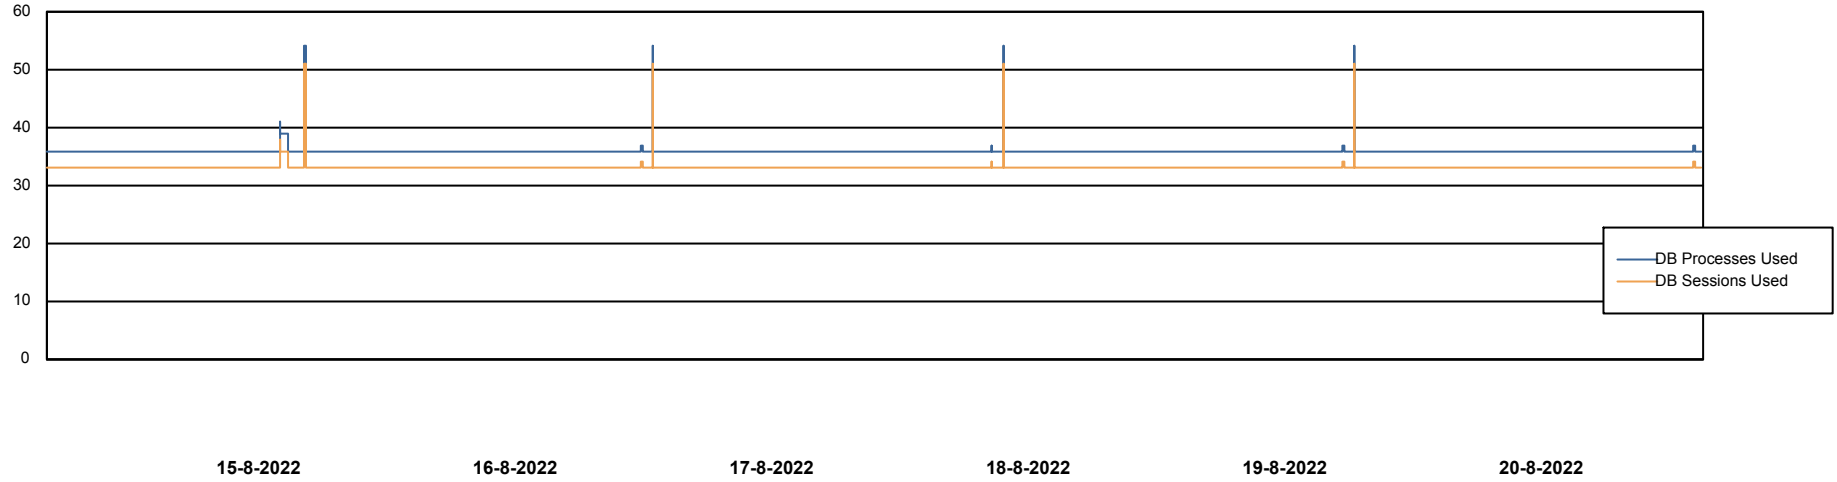

Database Performance HUE_STB_S-ORATEST_DB