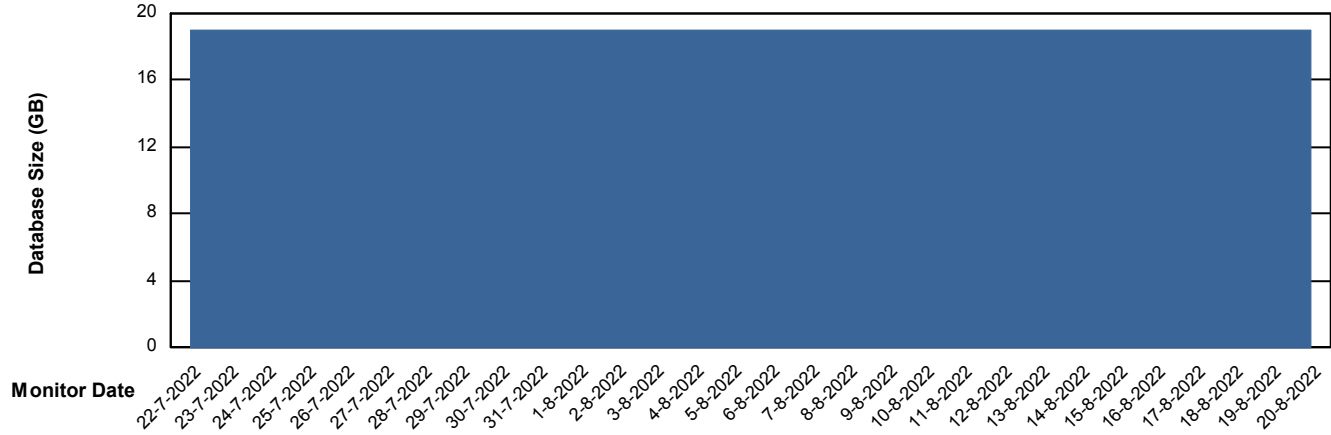

DATABASE SIZE HUE_PRD_S-ORABI_DB

Database growth over last month