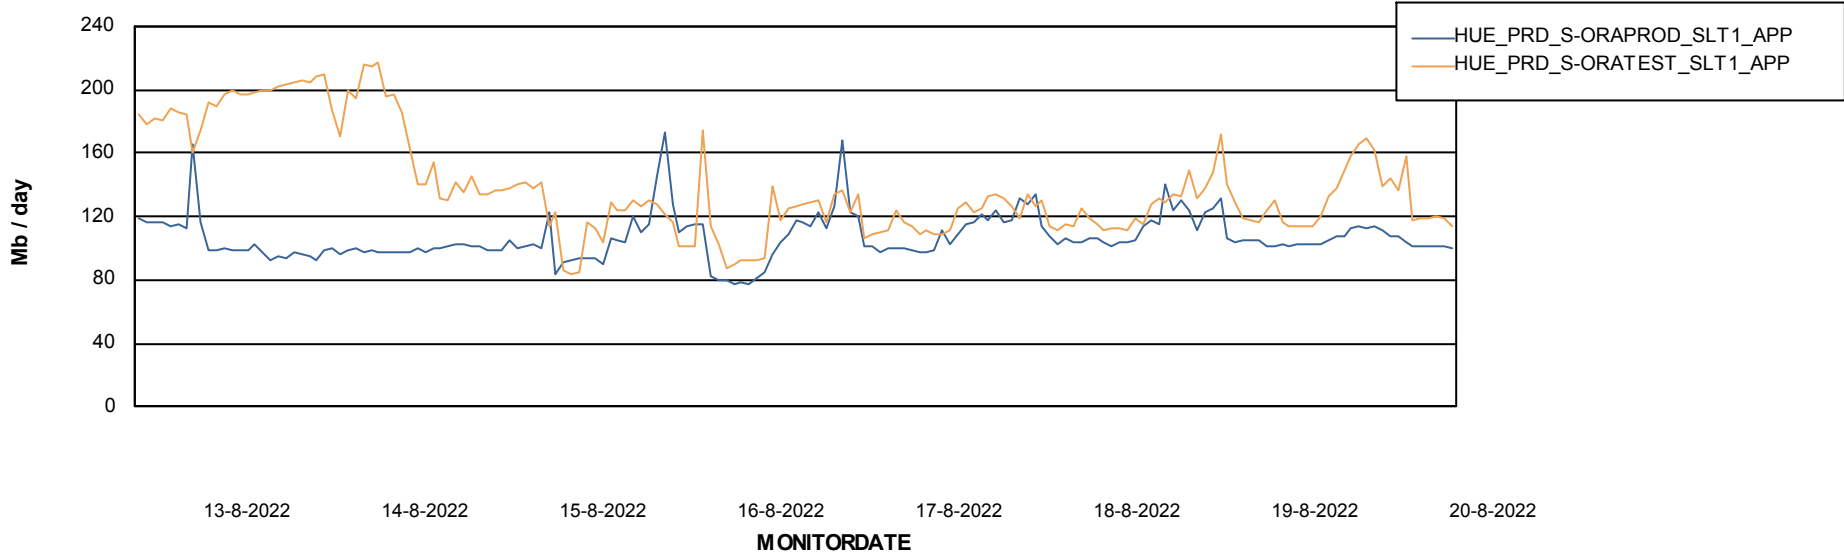

ABSSolute Application Server Services

Avg memory used per ABS Server Service