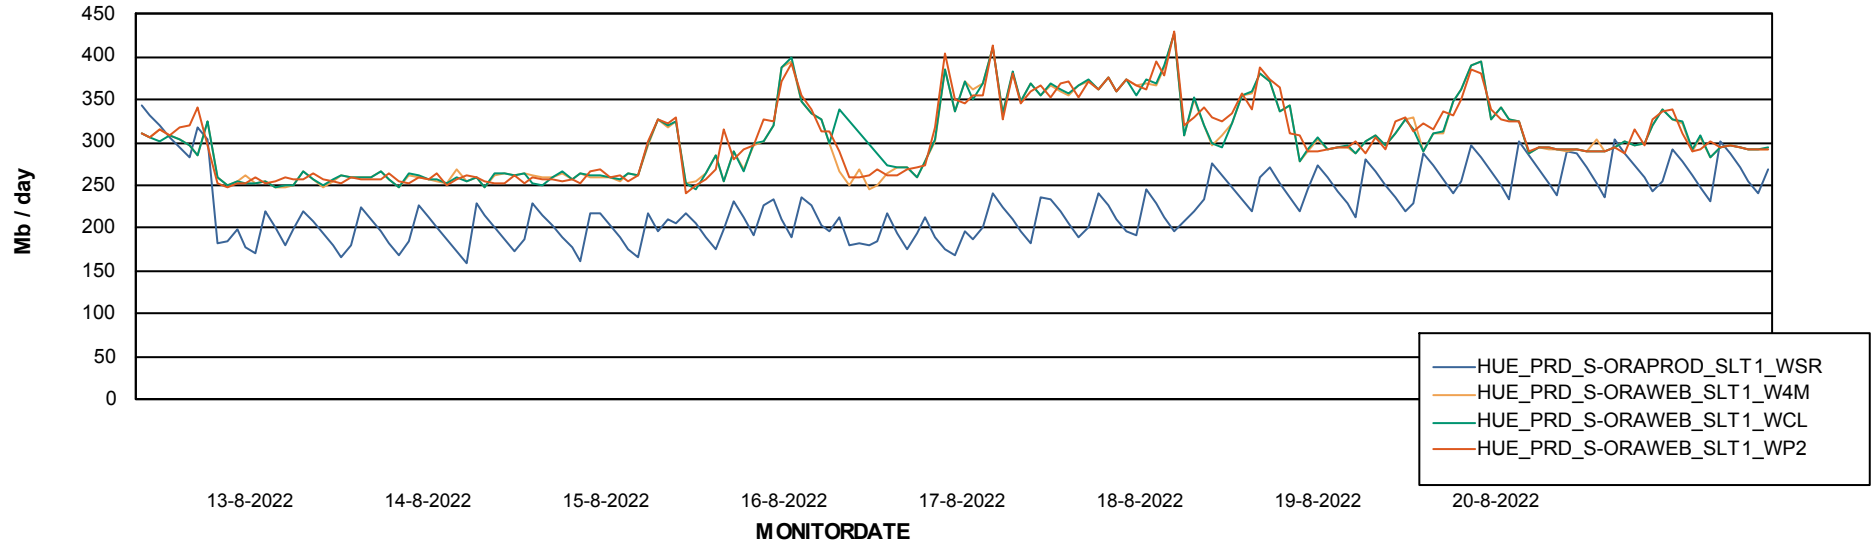

ABSSolute Web Component Services

Avg memory used per ABS Web component