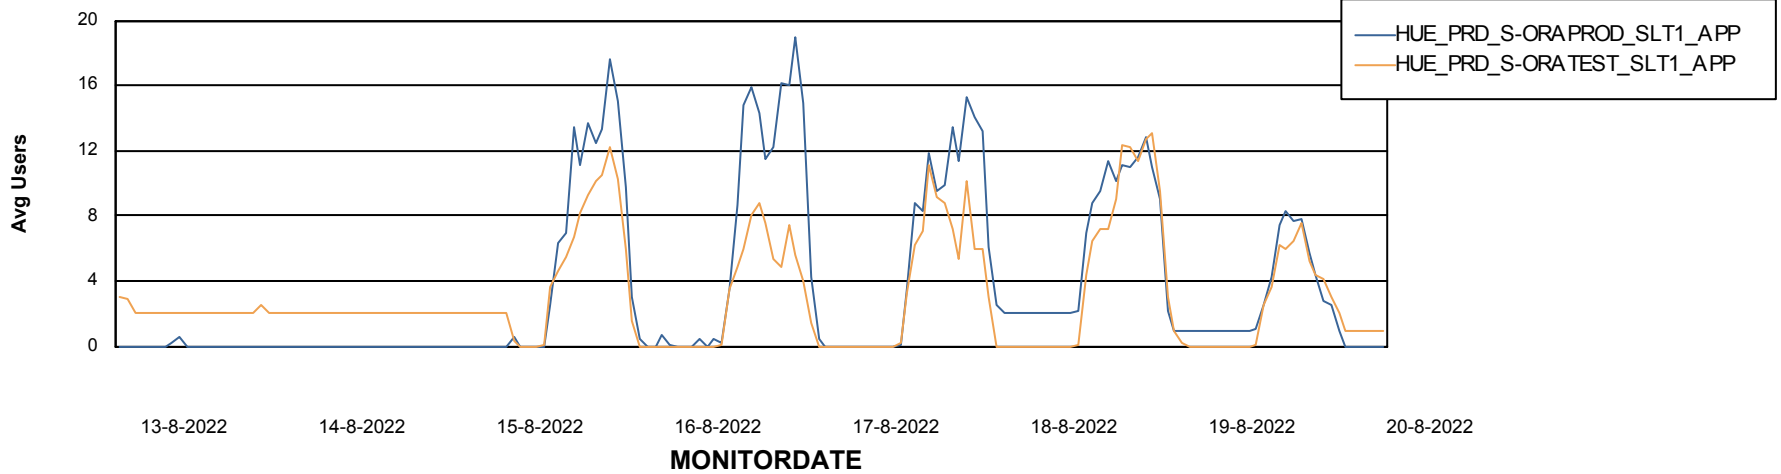

Avg users per day per ABS server