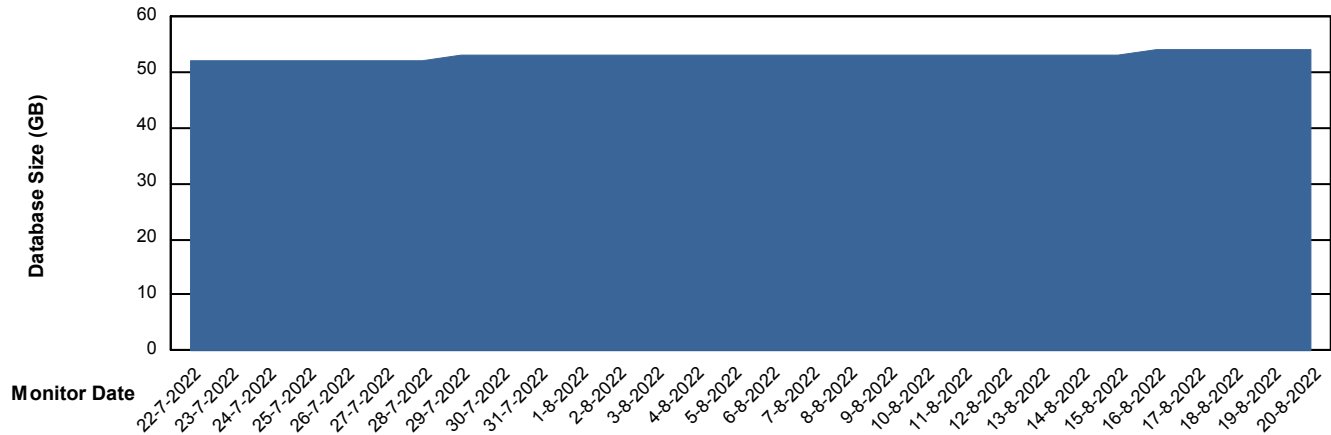

# Weekly SLA Customer Report

Customer HUE\_Production  
Database ID 104

DATABASE SIZE HUE\_PRD\_S-ORABI\_DB

### Database growth over last month