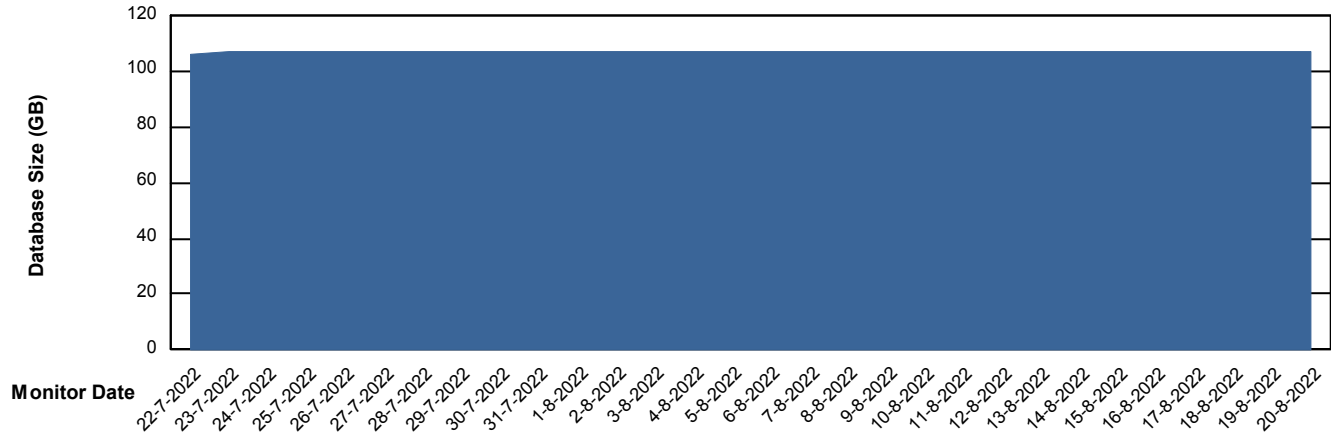

Weekly SLA Customer Report

Customer EUT_Production
Database ID 114

Database Performance EUT_EUP_PRD_URVINA22T_DB

Weekly SLA Customer Report

Customer EUT_Production
Database ID 114

Database Performance EUT_URM_PRD_URVINA26_DB

Weekly SLA Customer Report

Customer EUT_Production
Database ID 114

DATABASE SIZE EUT_EUP_PRD_URVINA22T_DB

Database growth over last month

DATABASE SIZE EUT_URM_PRD_URVINA26_DB

Database growth over last month