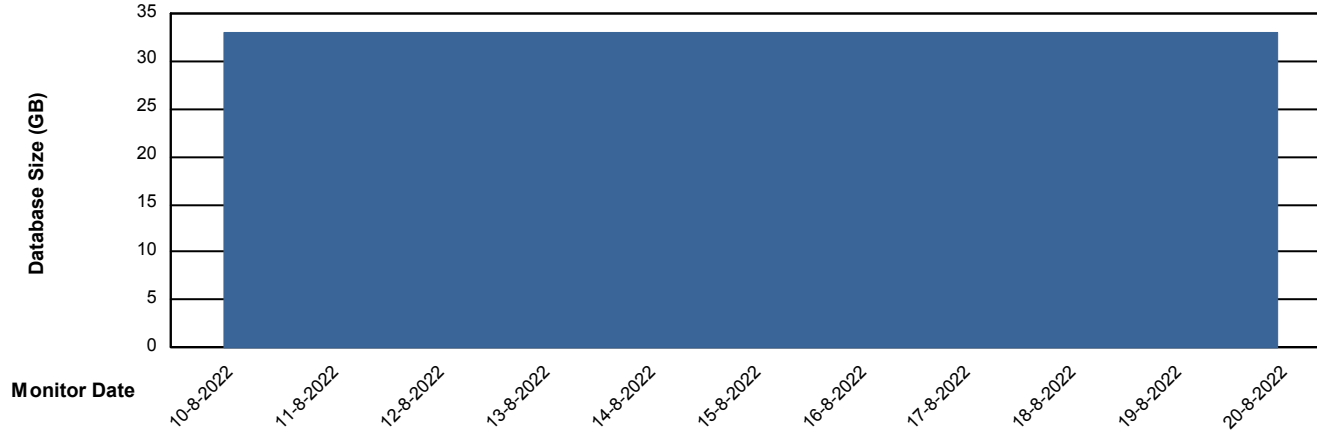

Customer ELJ Production
Database ID 72

Database Performance ELJDB_Standby

Weekly SLA Customer Report

Customer ELJ Production
Database ID 72

DATABASE SIZE ELJDB_BI

Database growth over last month

DATABASE SIZE ELJDB_Production

Database growth over last month

Weekly SLA Customer Report

Customer ELJ Production
Database ID 72

Database Tablespace ELJDB_BI

Date	Tablespace Name	Filesize (Gb)	Usedsize (Gb)	Percentage free
20-8-2022	ABSDATA	21	13	38
	INDX	23	17	25
19-8-2022	ABSDATA	21	13	38
	INDX	23	17	25
18-8-2022	ABSDATA	21	13	38
	INDX	23	17	25
17-8-2022	ABSDATA	21	13	38
	INDX	23	17	25
16-8-2022	ABSDATA	21	13	38
	INDX	23	17	25
15-8-2022	ABSDATA	21	13	38
	INDX	23	17	25
14-8-2022	ABSDATA	21	13	38
	INDX	23	17	25