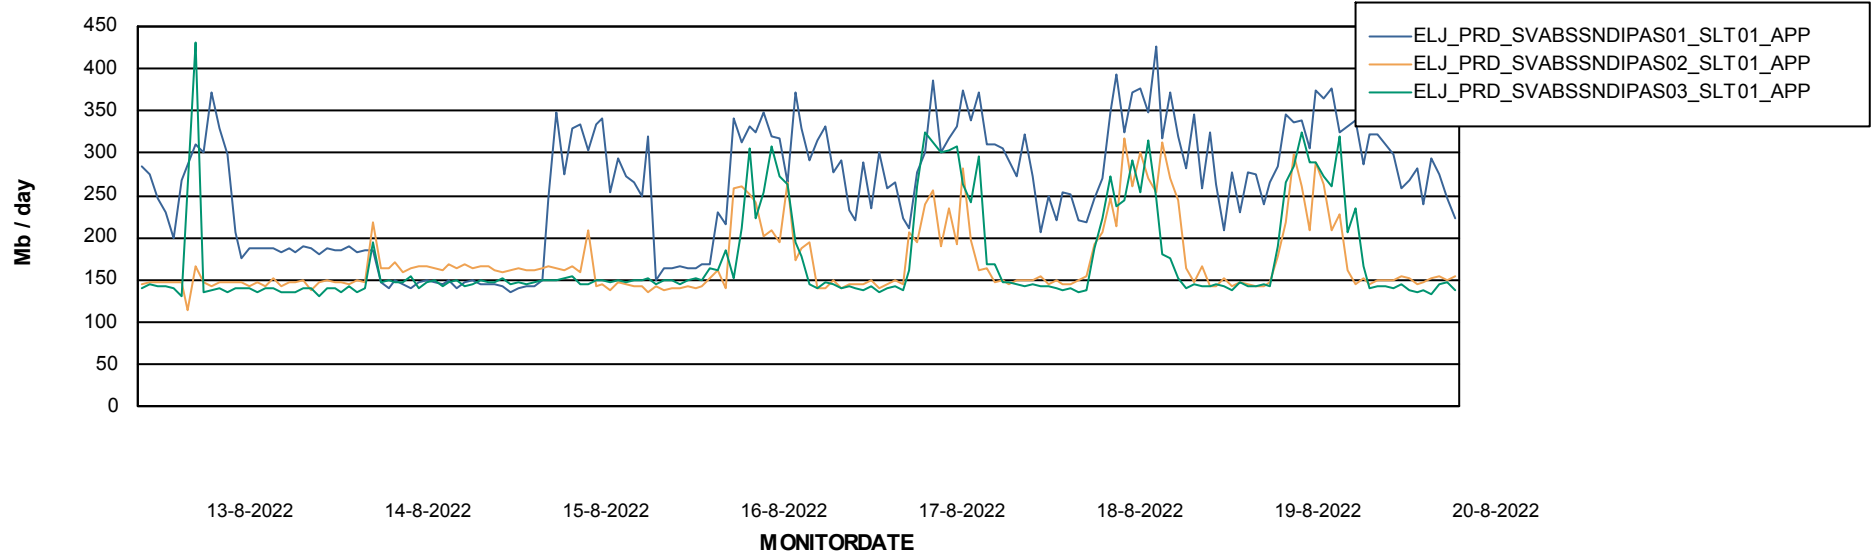

ABSSolute Application Server Services

Avg memory used per ABS Server Service