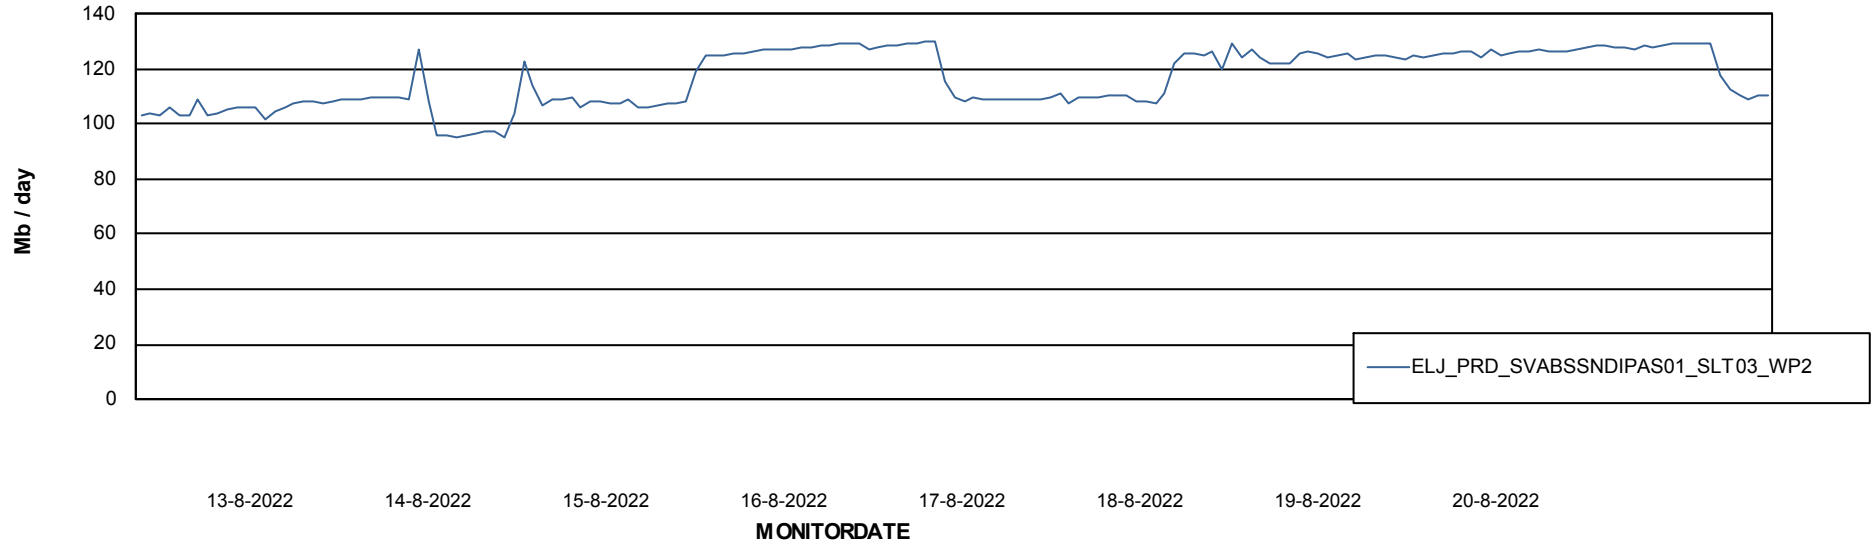

ABSSolute Web Component Services

Avg memory used per ABS Web component