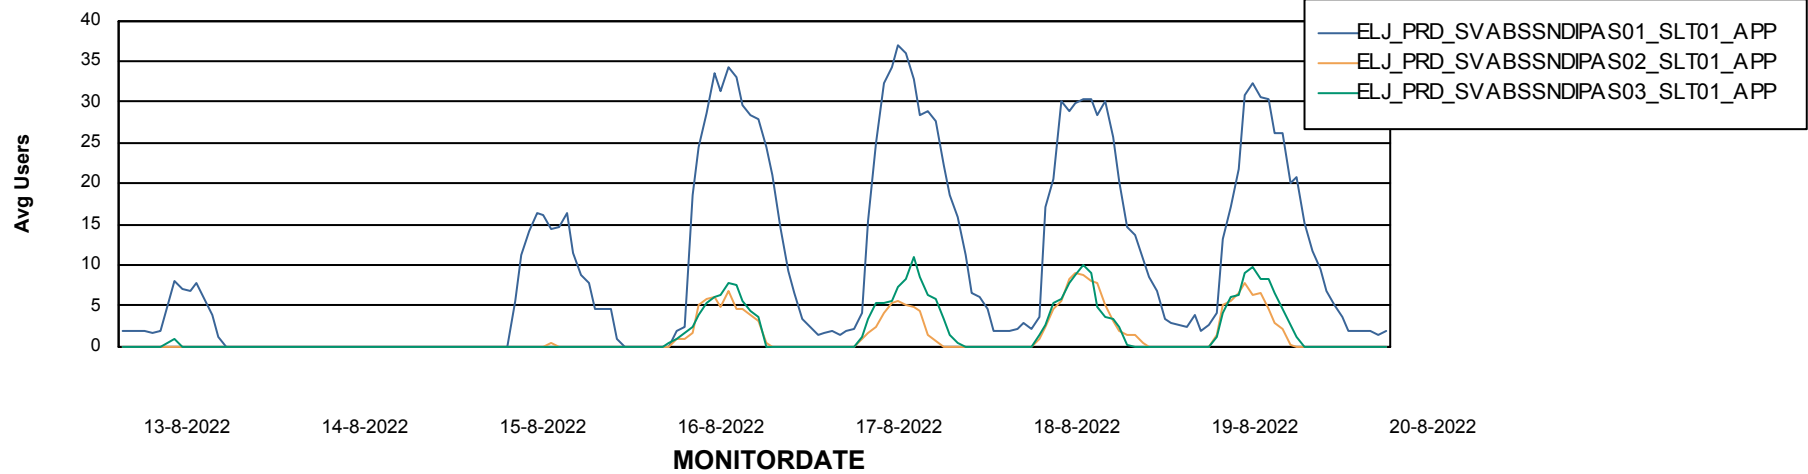

Avg users per day per ABS server