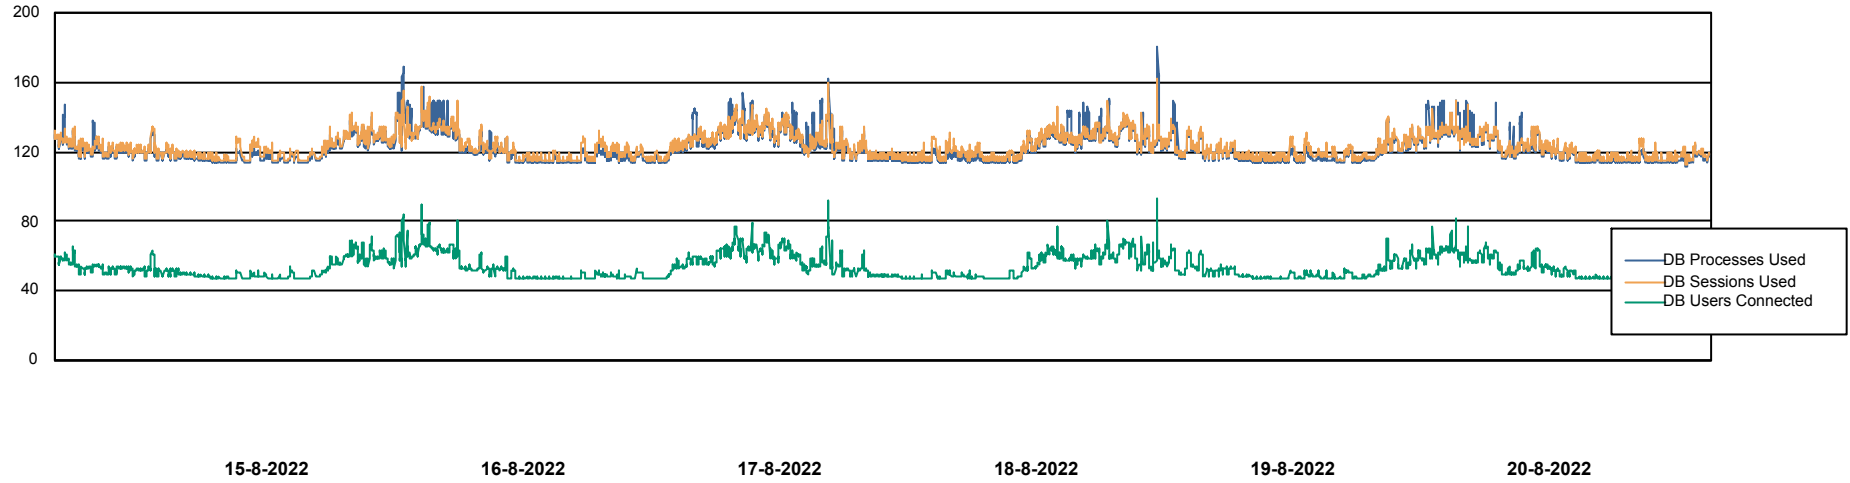

Weekly SLA Customer Report

Customer ELJ Production
Database ID 72

Database Performance ELJDB_BI

Weekly SLA Customer Report

Customer ELJ Production
Database ID 72

Database Performance ELJDB_Production

Weekly SLA Customer Report