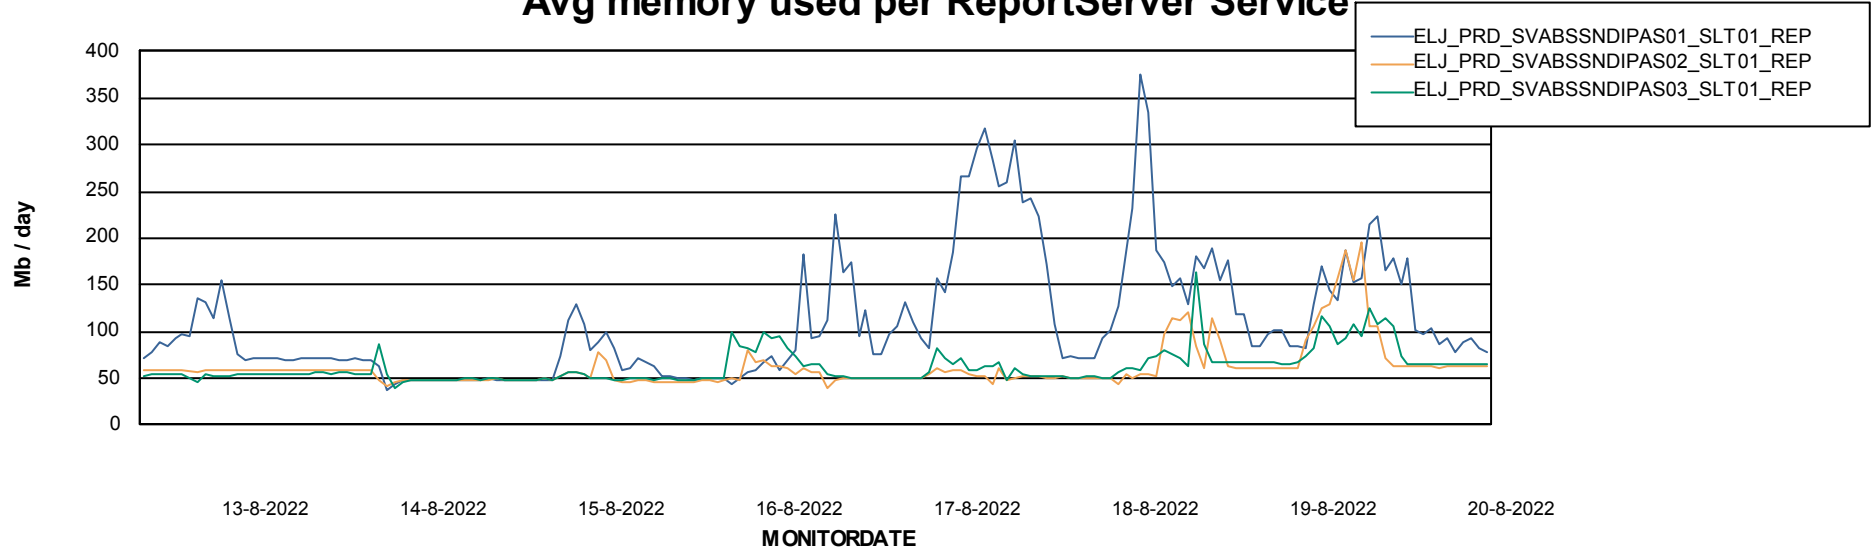

Avg memory used per ABS Server Service

Avg users per day per ABS server

Weekly SLA Customer Report

Customer ELJ Production
Database ID 72

ABSSolute Application ReportServer Services

Avg memory used per ReportServer Service