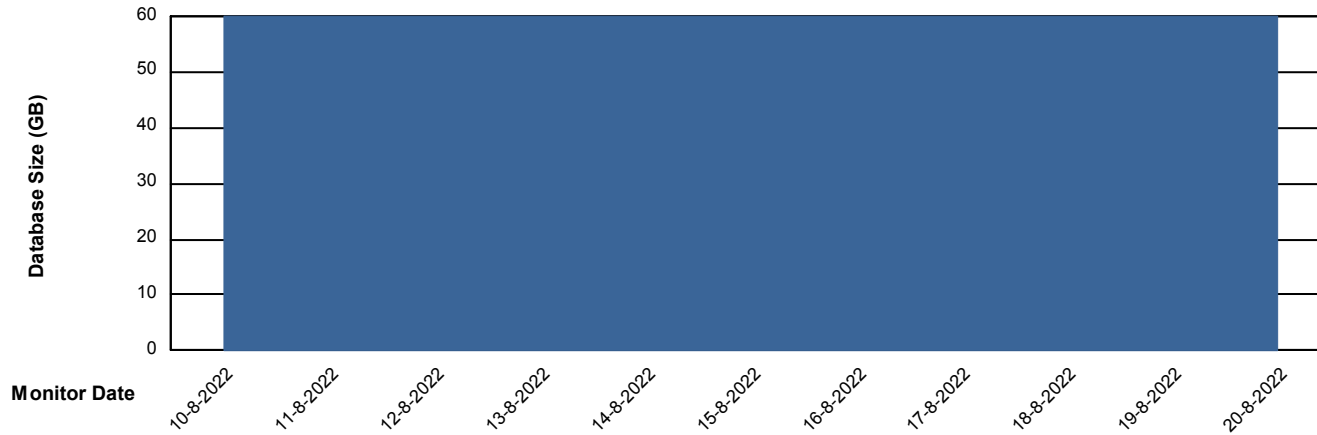

Weekly SLA Customer Report

Customer ELJ Production
Database ID 72

Database Performance ELJDB_BI

Weekly SLA Customer Report

Customer ELJ Production
Database ID 72

Database Performance ELJDB_Production

Weekly SLA Customer Report

Customer ELJ Production
Database ID 72

Database Performance ELJDB_Standby

Weekly SLA Customer Report

Customer ELJ Production
Database ID 72

DATABASE SIZE ELJDB_BI

Database growth over last month

DATABASE SIZE ELJDB_Production

Database growth over last month

Weekly SLA Customer Report

Customer ELJ Production
Database ID 72

Database Tablespace ELJDB_BI

Date	Tablespace Name	Filesize (Gb)	Usedsize (Gb)	Percentage free
20-8-2022	ABSDATA	21	13	38
	INDX	23	17	25
19-8-2022	ABSDATA	21	13	38
	INDX	23	17	25
18-8-2022	ABSDATA	21	13	38
	INDX	23	17	25
17-8-2022	ABSDATA	21	13	38
	INDX	23	17	25
16-8-2022	ABSDATA	21	13	38
	INDX	23	17	25
15-8-2022	ABSDATA	21	13	38
	INDX	23	17	25
14-8-2022	ABSDATA	21	13	38
	INDX	23	17	25