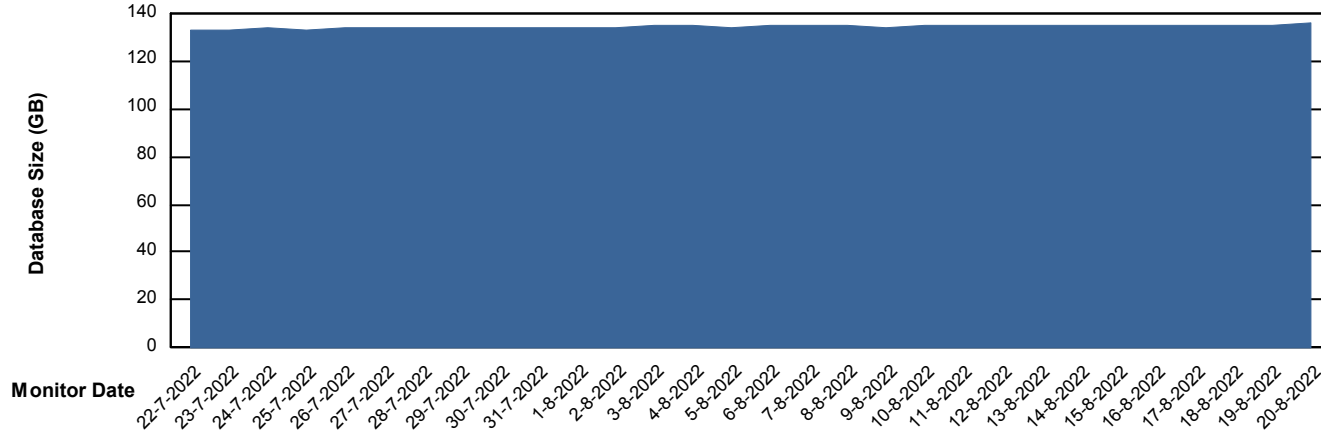

Customer ELI_Production
Database ID 62

Database Performance ELIDB_Standby

Weekly SLA Customer Report

Customer ELI_Production
Database ID 62

DATABASE SIZE ELIDB_BI

Database growth over last month

DATABASE SIZE ELIDB_Production

Database growth over last month

Weekly SLA Customer Report

Customer ELI_Production
Database ID 62

Database Tablespace ELIDB_BI

Date	Tablespace Name	Filesize (Gb)	Usedsize (Gb)	Percentage free
20-8-2022	ABSDATA	74	62	16
	INDX	89	72	19
19-8-2022	ABSDATA	74	62	17
	INDX	89	72	19
18-8-2022	ABSDATA	74	62	17
	INDX	89	72	20
17-8-2022	ABSDATA	74	62	17
	INDX	89	71	20
16-8-2022	ABSDATA	74	61	17
	INDX	89	71	20
15-8-2022	ABSDATA	74	62	17
	INDX	89	71	20
14-8-2022	ABSDATA	74	62	17
	INDX	89	71	20