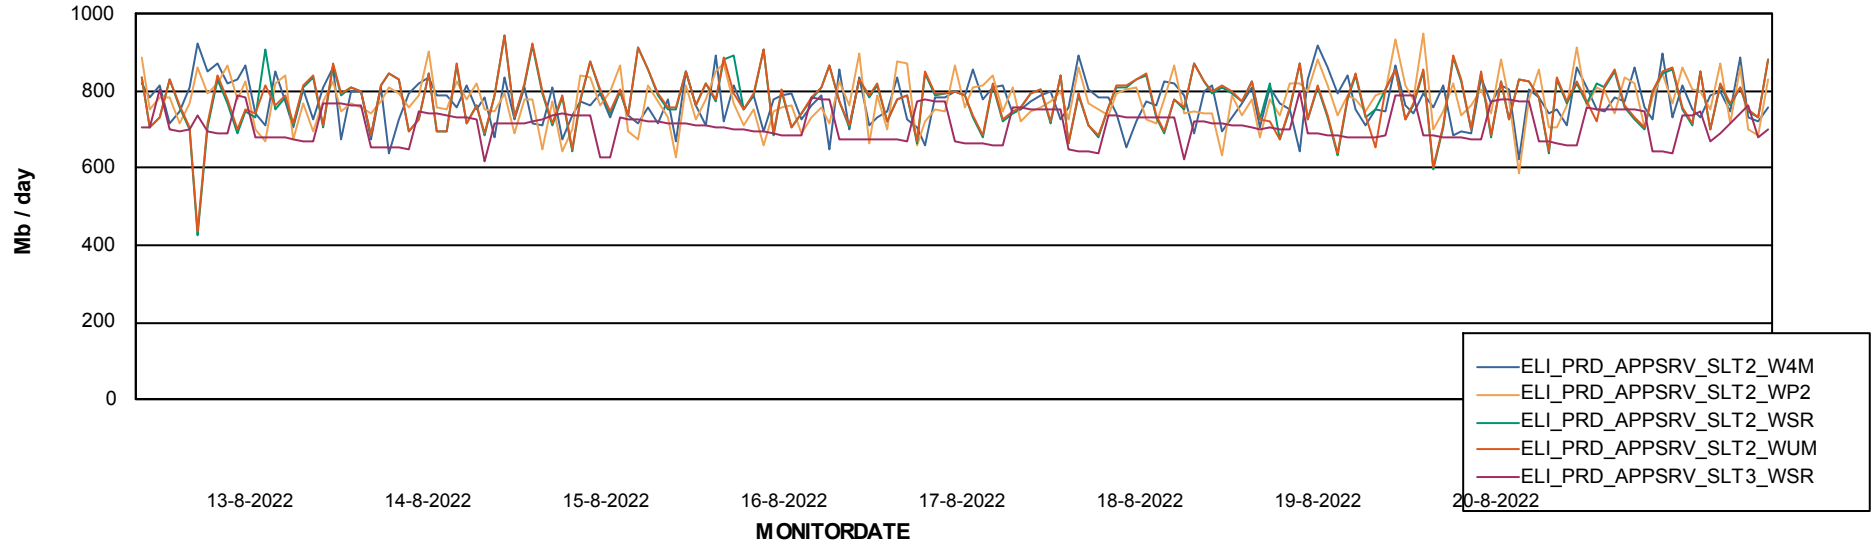

ABSSolute Application Server Services

Avg memory used per ABS Web component