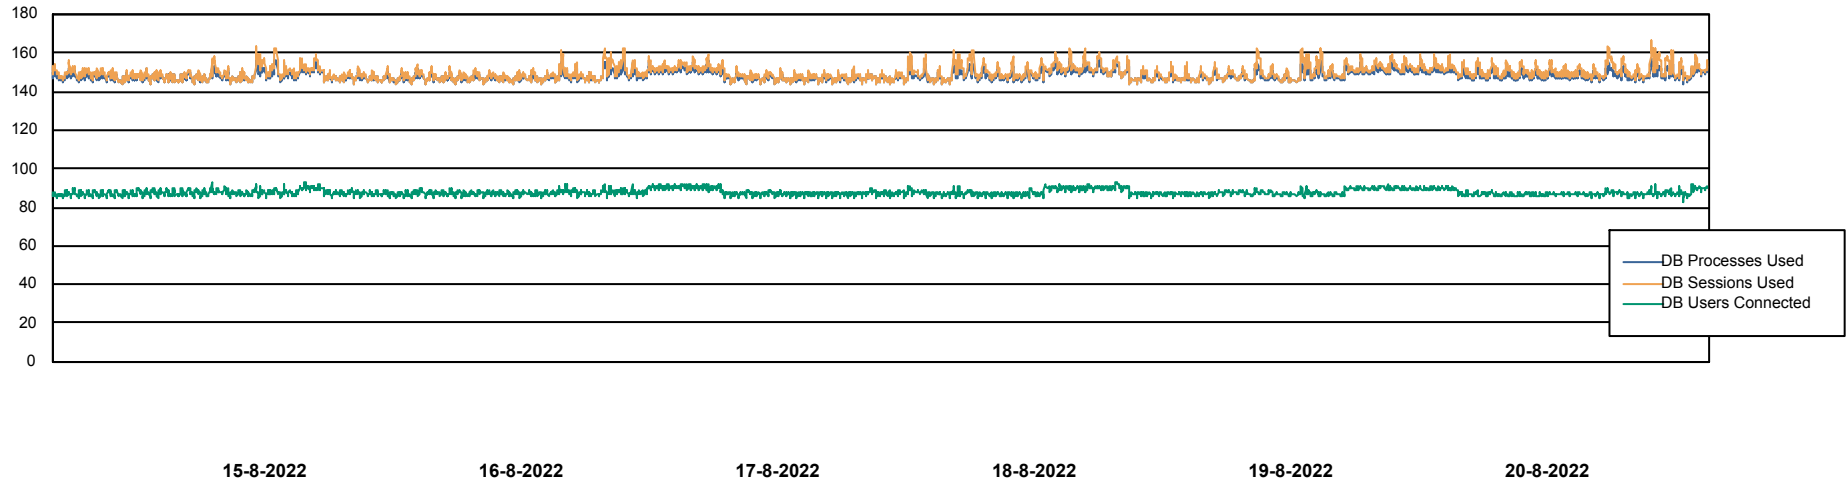

Database Performance ELIDB_BI