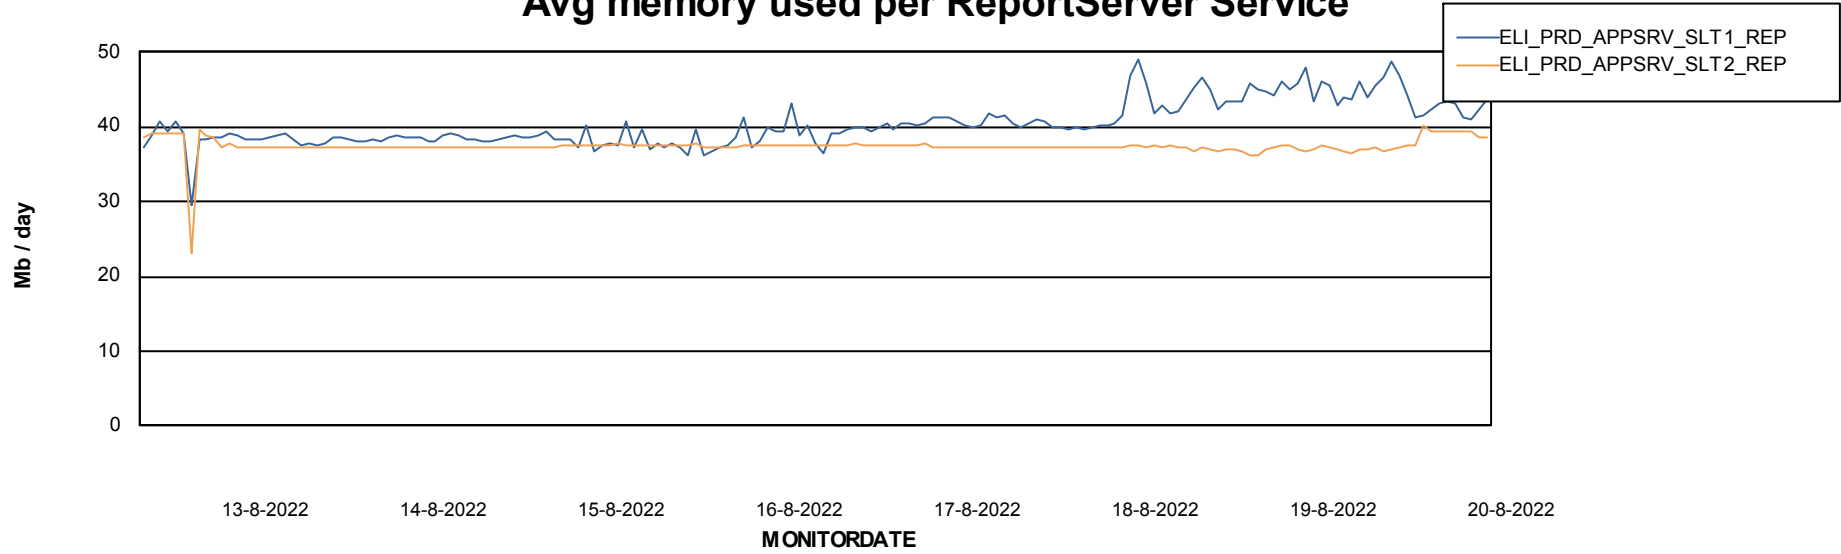

ABSSolute Application Server Services

Avg memory used per ReportServer Service