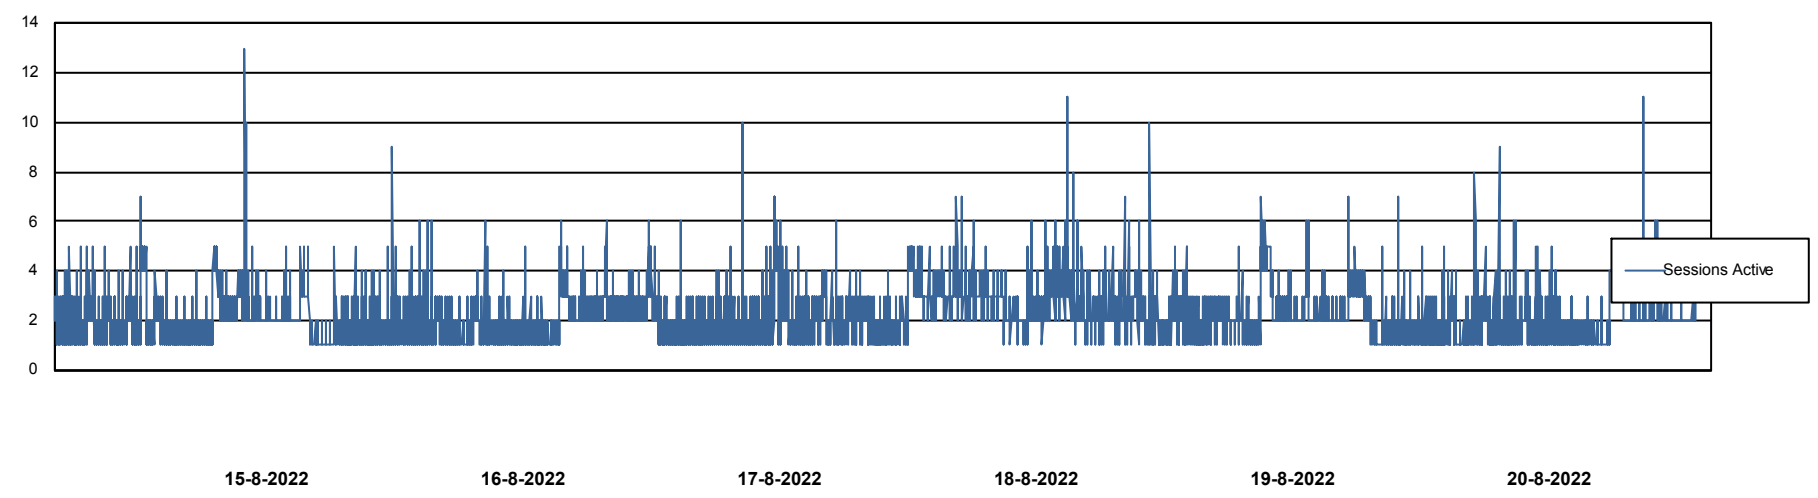

Harddisk Usage ELI_PRD_BISRV

	Free disk space on / (%)	Total disk space on / (Gb)	Used disk space on / (Gb)	Free disk space on /ABS-BI (%)	Total disk space on /ABS-BI	Used disk space on /ABS-BI	Free disk space on /backup (%)	Total disk space on /backup	Used disk space on /backup	Free disk space on /boot (%)
20-8-2022	53	90	43	24	275	200	75	68	17	62
19-8-2022	53	90	43	26	275	195	74	68	18	62
18-8-2022	53	90	43	24	275	200	82	68	12	62
17-8-2022	53	90	42	25	275	199	81	68	13	62
16-8-2022	53	90	42	23	275	202	73	68	18	62
15-8-2022	53	90	42	17	275	218	74	68	18	62
14-8-2022	53	90	42	26	275	195	82	68	12	62

Weekly SLA Customer Report

Customer ELI_Production
Database ID 62

Database Performance ELIDB_BI

Weekly SLA Customer Report

Customer ELI_Production
Database ID 62

Database Performance ELIDB_Production

Weekly SLA Customer Report

Customer ELI_Production
Database ID 62

Database Performance ELIDB_Standby

Weekly SLA Customer Report

Customer ELI_Production
Database ID 62

DATABASE SIZE ELIDB_BI

Database growth over last month

DATABASE SIZE ELIDB_Production