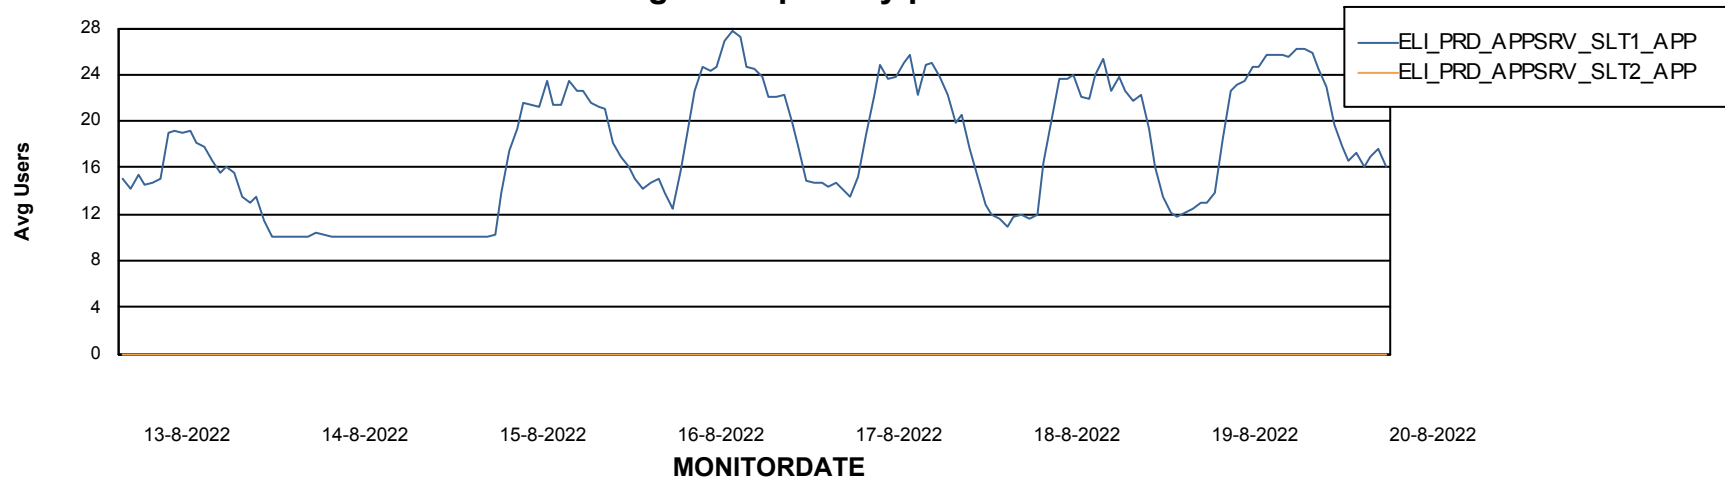

Weekly SLA Customer Report

Customer ELI_Production
Database ID 62

ABSSolute Application Server Services

Avg memory used per ReportServer Service

Avg users per day per ABS server

Weekly SLA Customer Report

Customer ELI_Production
Database ID 62