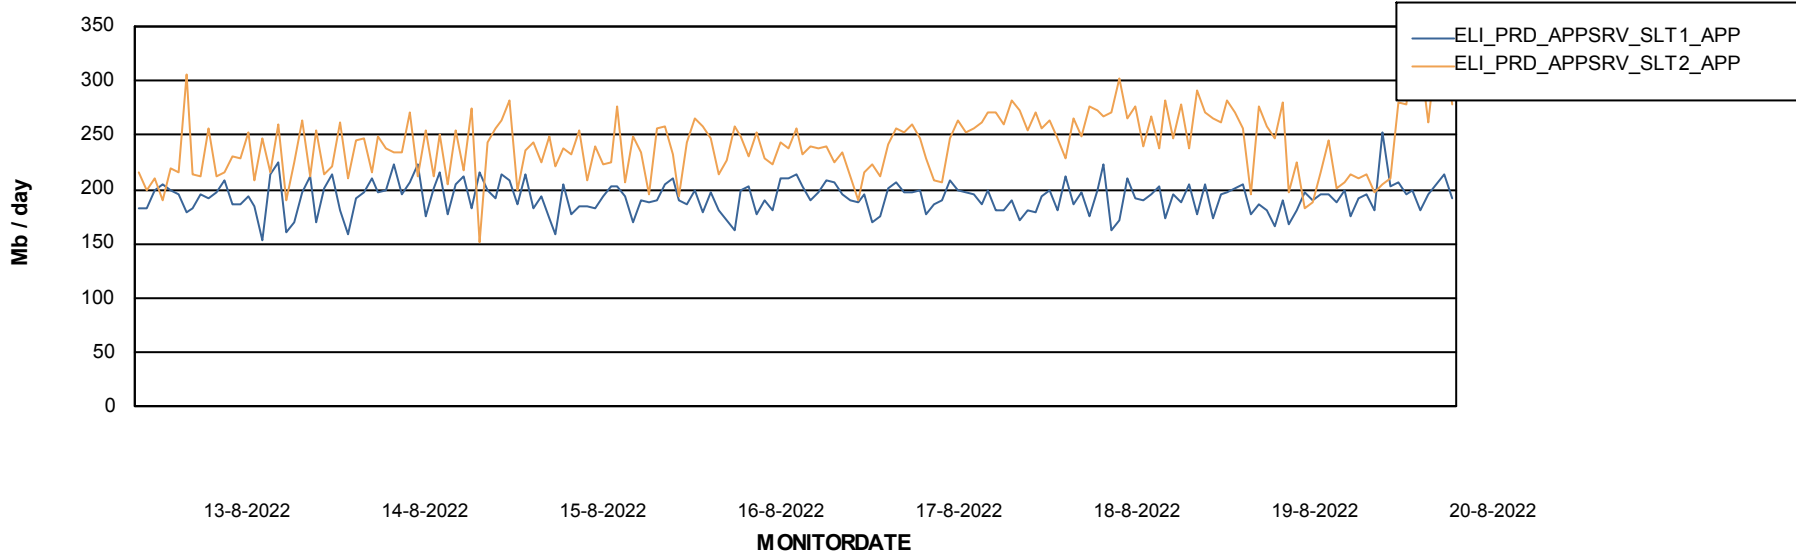

Standby Database Health ELI_Production

Recovery lag for last 7 days

Weekly SLA Customer Report

Customer ELI_Production
Database ID 62

ABSSolute Application Server Services

Avg memory used per ABS Server Service