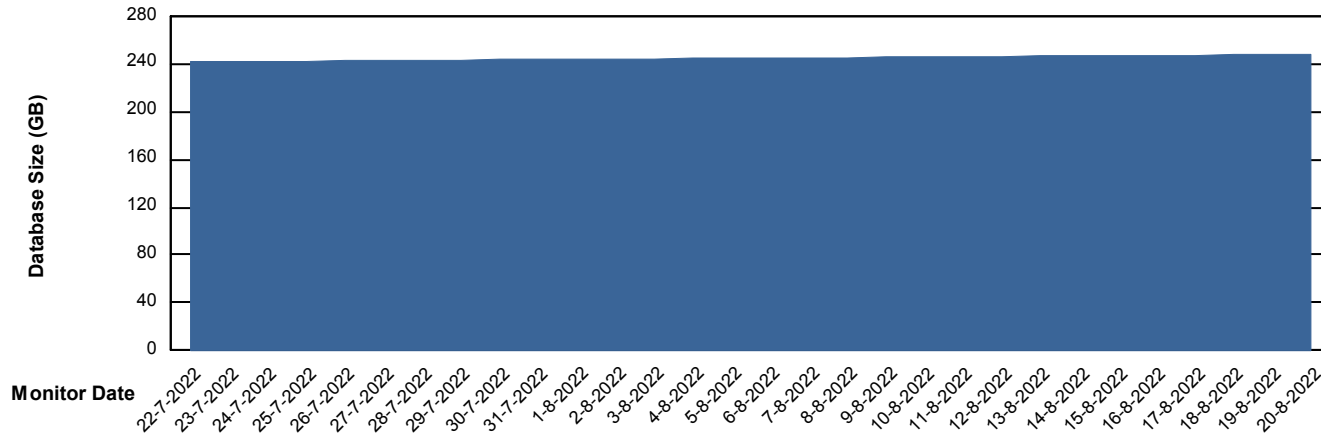

Customer ELI_Production
Database ID 62

Database Performance ELIDB_Standby

Weekly SLA Customer Report

Customer ELI_Production
Database ID 62

DATABASE SIZE ELIDB_BI

Database growth over last month

DATABASE SIZE ELIDB_Production

Database growth over last month

Weekly SLA Customer Report

Customer ELI_Production
Database ID 62

Database Tablespace ELIDB_BI

Date	Tablespace Name	Filesize (Gb)	Usedsize (Gb)	Percentage free
20-8-2022	ABSDATA	74	62	16
	INDX	89	72	19
19-8-2022	ABSDATA	74	62	17
	INDX	89	72	19
18-8-2022	ABSDATA	74	62	17
	INDX	89	72	20
17-8-2022	ABSDATA	74	62	17
	INDX	89	71	20
16-8-2022	ABSDATA	74	61	17
	INDX	89	71	20
15-8-2022	ABSDATA	74	62	17
	INDX	89	71	20
14-8-2022	ABSDATA	74	62	17
	INDX	89	71	20