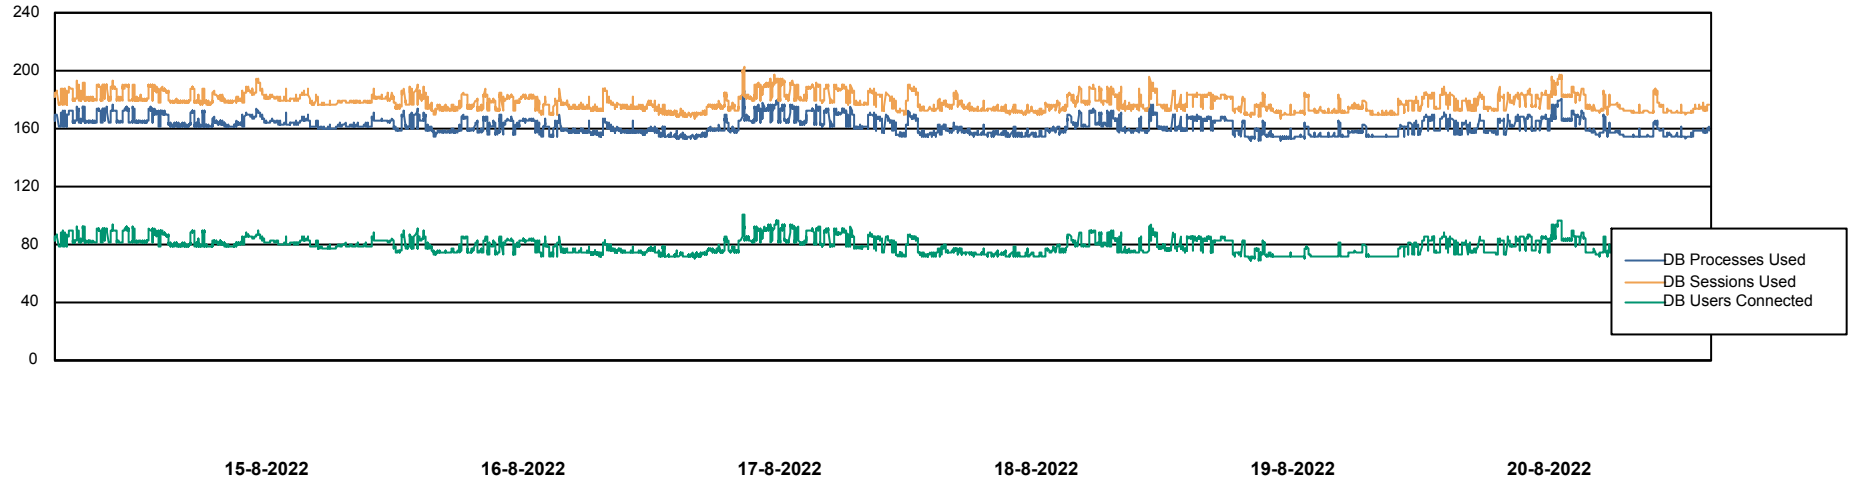

Weekly SLA Customer Report

Customer ELI_Production
Database ID 62

Database Performance ELIDB_BI

Weekly SLA Customer Report

Customer ELI_Production
Database ID 62

Database Performance ELIDB_Production

Weekly SLA Customer Report