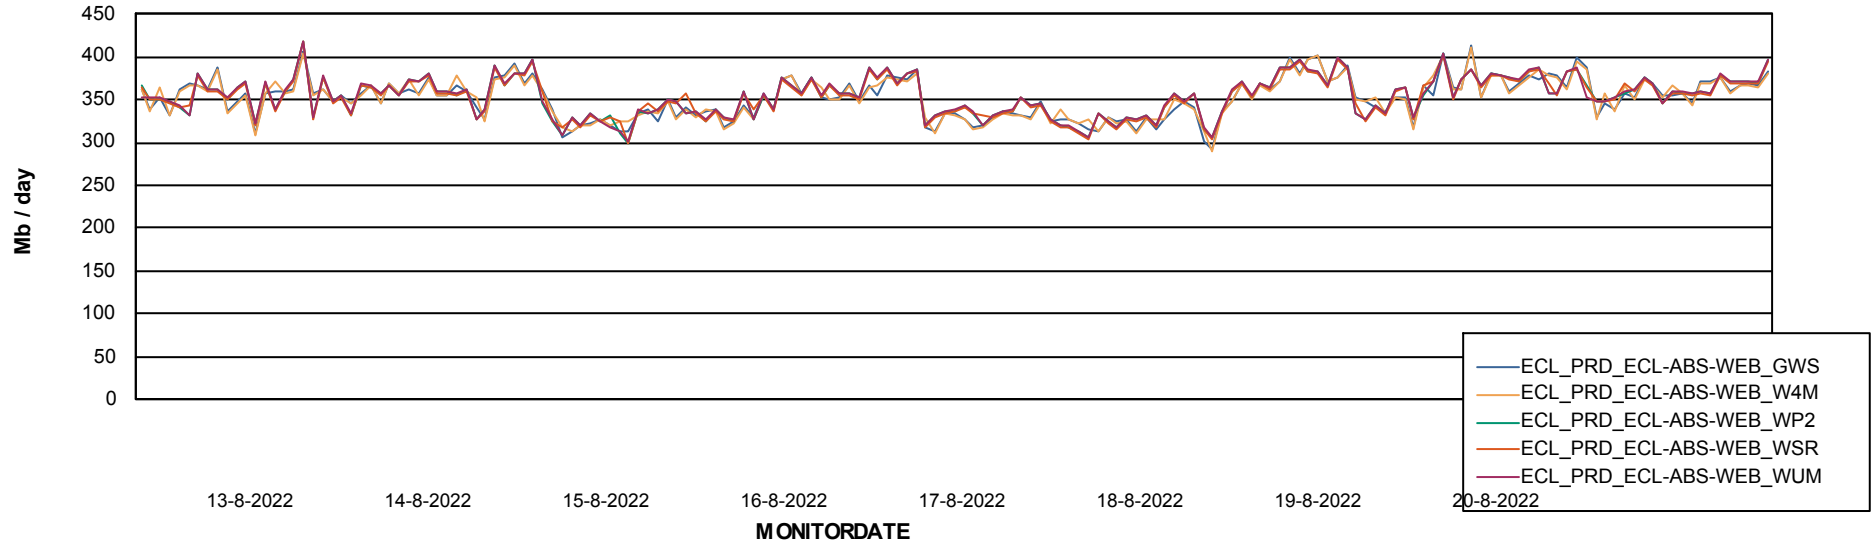

ABSSolute Application ReportServer Services

Avg memory used per ReportServer Service

Weekly SLA Customer Report

Customer ECL_Production
Database ID 77

ABSolute Web Component Services

Avg memory used per ABS Web component