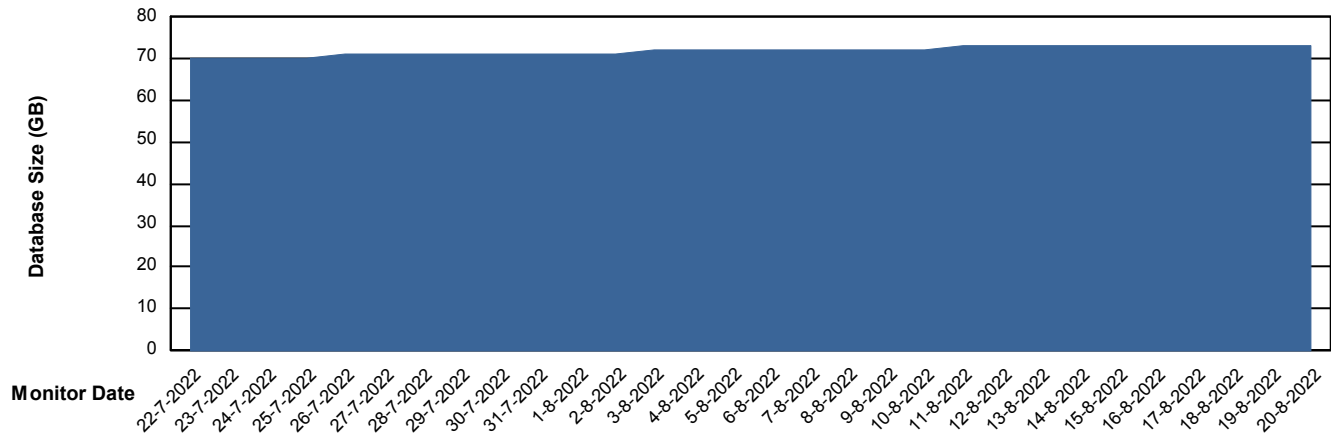

Weekly SLA Customer Report

Customer ECL_Production
Database ID 77

Database Performance ECLDB_Production

Weekly SLA Customer Report

Customer ECL_Production
Database ID 77

Database Performance ECLDB_Standby

DATABASE SIZE ECLDB_Production

Database growth over last month

Weekly SLA Customer Report

Customer ECL_Production
Database ID 77

Database Tablespace ECLDB_Production

Date	Tablespace Name	Filesize (Gb)	Usedsize (Gb)	Percentage free
20-8-2022	ABSDATA	80	62	22
	INDX	8	5	40
19-8-2022	ABSDATA	80	62	22
	INDX	8	5	40
18-8-2022	ABSDATA	80	62	22
	INDX	8	5	40
17-8-2022	ABSDATA	80	62	22
	INDX	8	5	41
16-8-2022	ABSDATA	80	62	23
	INDX	8	5	41
15-8-2022	ABSDATA	80	62	23
	INDX	8	5	41
14-8-2022	ABSDATA	80	62	23
	INDX	8	5	41