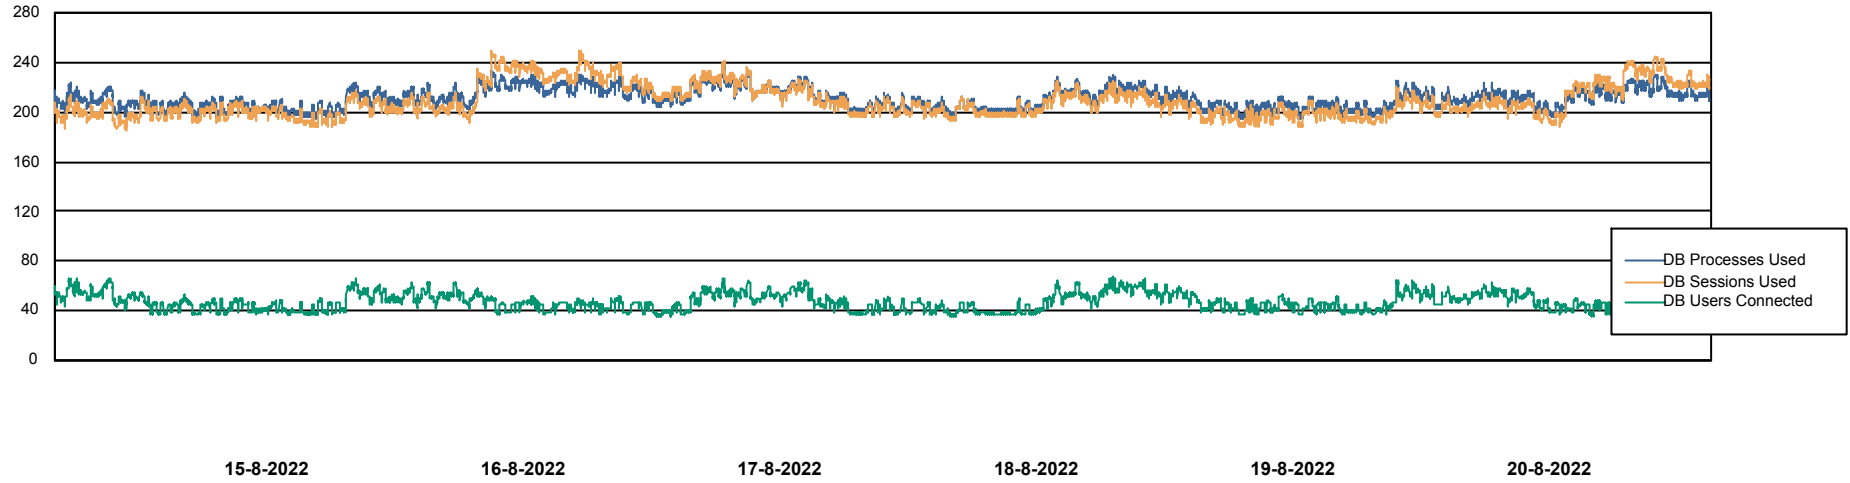

Weekly SLA Customer Report

Customer ECL_Production
Database ID 77

Harddisk Usage ECL_PRD_ECL-ABS-WEB

	Free disk space on C: (%)	Total disk space on C: (Gb)	Used disk space on C: (Gb)
20-8-2022	42	127	73
19-8-2022	42	127	73
18-8-2022	42	127	73
17-8-2022	42	127	73
16-8-2022	42	127	73
15-8-2022	43	127	73
14-8-2022	43	127	73

Weekly SLA Customer Report

Customer ECL_Production
Database ID 77

Database Performance ECLDB_Production

Weekly SLA Customer Report

Customer ECL_Production
Database ID 77

Database Performance ECLDB_Standby

DATABASE SIZE ECLDB_Production