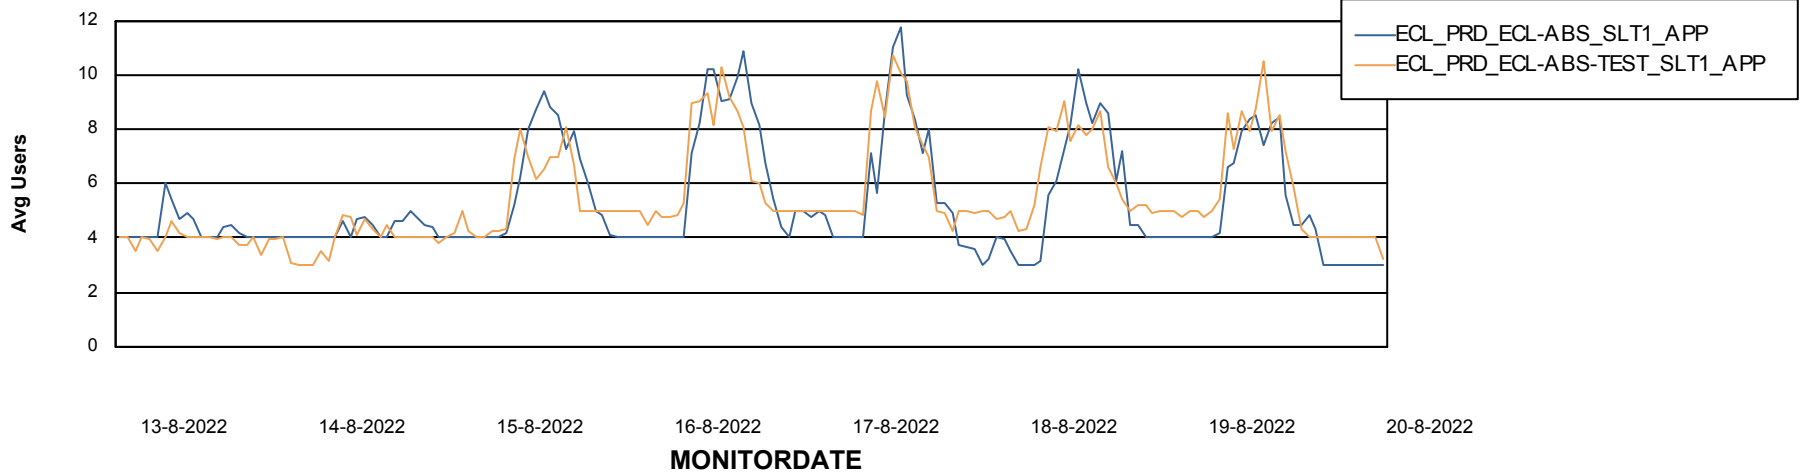

Weekly SLA Customer Report

Customer ECL_Production
Database ID 77

ABSolute Application Server Services

Avg memory used per ABS Server Service

Avg users per day per ABS server

Weekly SLA Customer Report

Customer ECL_Production
Database ID 77