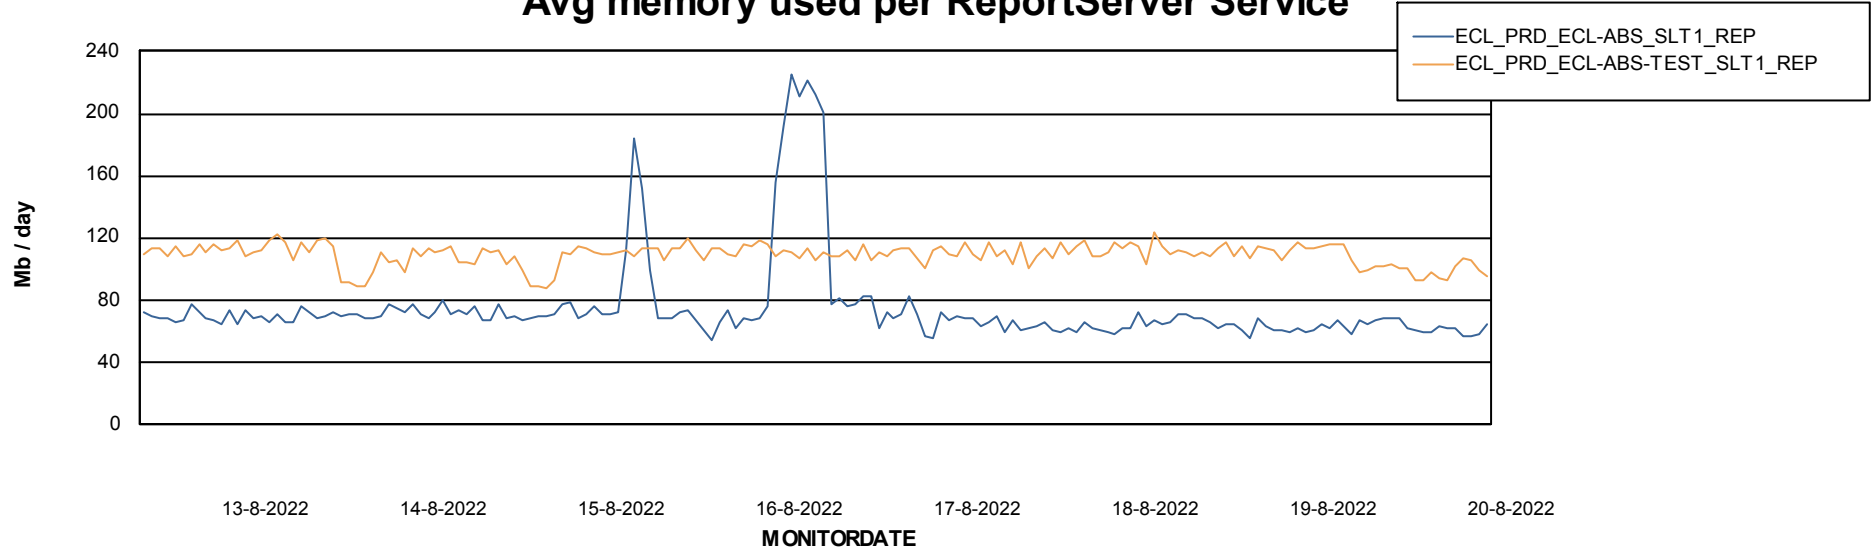

ABSSolute Application ReportServer Services

Avg memory used per ReportServer Service