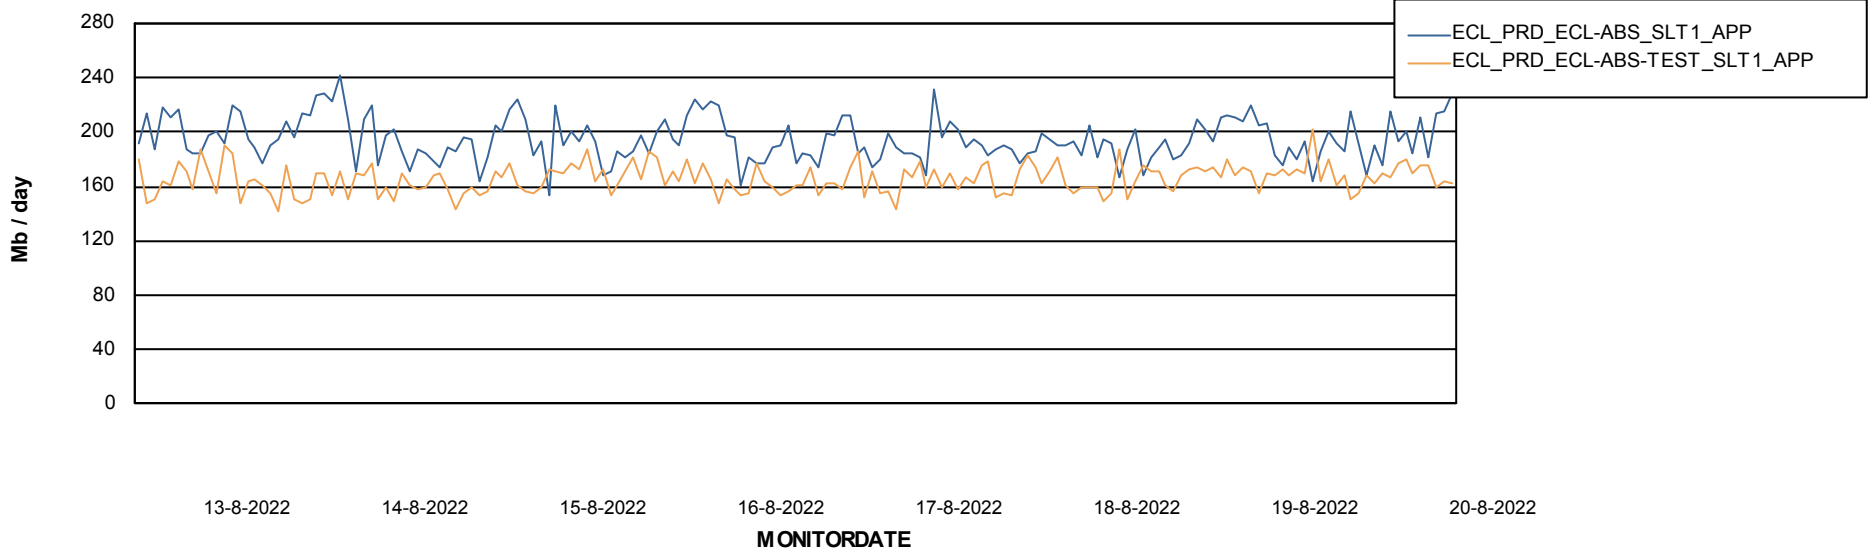

Weekly SLA Customer Report

Customer ECL_Production
Database ID 77

Database Performance ECLDB_Production

Weekly SLA Customer Report

Customer ECL_Production
Database ID 77

Database Performance ECLDB_Standby

DATABASE SIZE ECLDB_Production

Database growth over last month

Weekly SLA Customer Report

Customer ECL_Production
Database ID 77

Database Tablespace ECLDB_Production

Date	Tablespace Name	Filesize (Gb)	Usedsize (Gb)	Percentage free
20-8-2022	ABSDATA	80	62	22
	INDX	8	5	40
19-8-2022	ABSDATA	80	62	22
	INDX	8	5	40
18-8-2022	ABSDATA	80	62	22
	INDX	8	5	40
17-8-2022	ABSDATA	80	62	22
	INDX	8	5	41
16-8-2022	ABSDATA	80	62	23
	INDX	8	5	41
15-8-2022	ABSDATA	80	62	23
	INDX	8	5	41
14-8-2022	ABSDATA	80	62	23
	INDX	8	5	41

Weekly SLA Customer Report

Customer ECL_Production
Database ID 77

ABSolute Application Server Services

Avg memory used per ABS Server Service

Avg users per day per ABS server

Weekly SLA Customer Report

Customer ECL_Production
Database ID 77