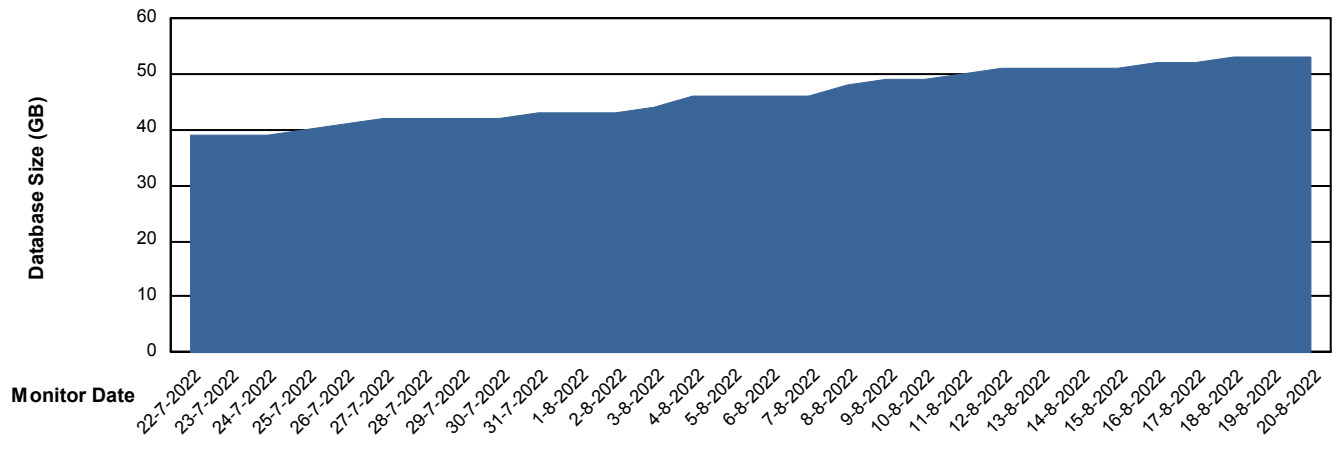

Weekly SLA Customer Report

Customer DFD_Production
Database ID 39

Database Performance DFDDB_Production

DATABASE SIZE DFDDB_Production

Database growth over last month

Weekly SLA Customer Report

Customer DFD_Production
Database ID 39

Database Tablespace DFDDB_Production

Date	Tablespace Name	Filesize (Gb)	Usedsize (Gb)	Percentage free
20-8-2022	ABSDATA	83	0	100
	INDX	161	51	68
19-8-2022	ABSDATA	83	0	100
	INDX	161	51	68
18-8-2022	ABSDATA	83	0	100
	INDX	161	51	68
17-8-2022	ABSDATA	83	0	100
	INDX	161	50	69
16-8-2022	ABSDATA	83	0	100
	INDX	161	50	69
15-8-2022	ABSDATA	83	0	100
	INDX	161	49	70
14-8-2022	ABSDATA	83	0	100
	INDX	161	49	70