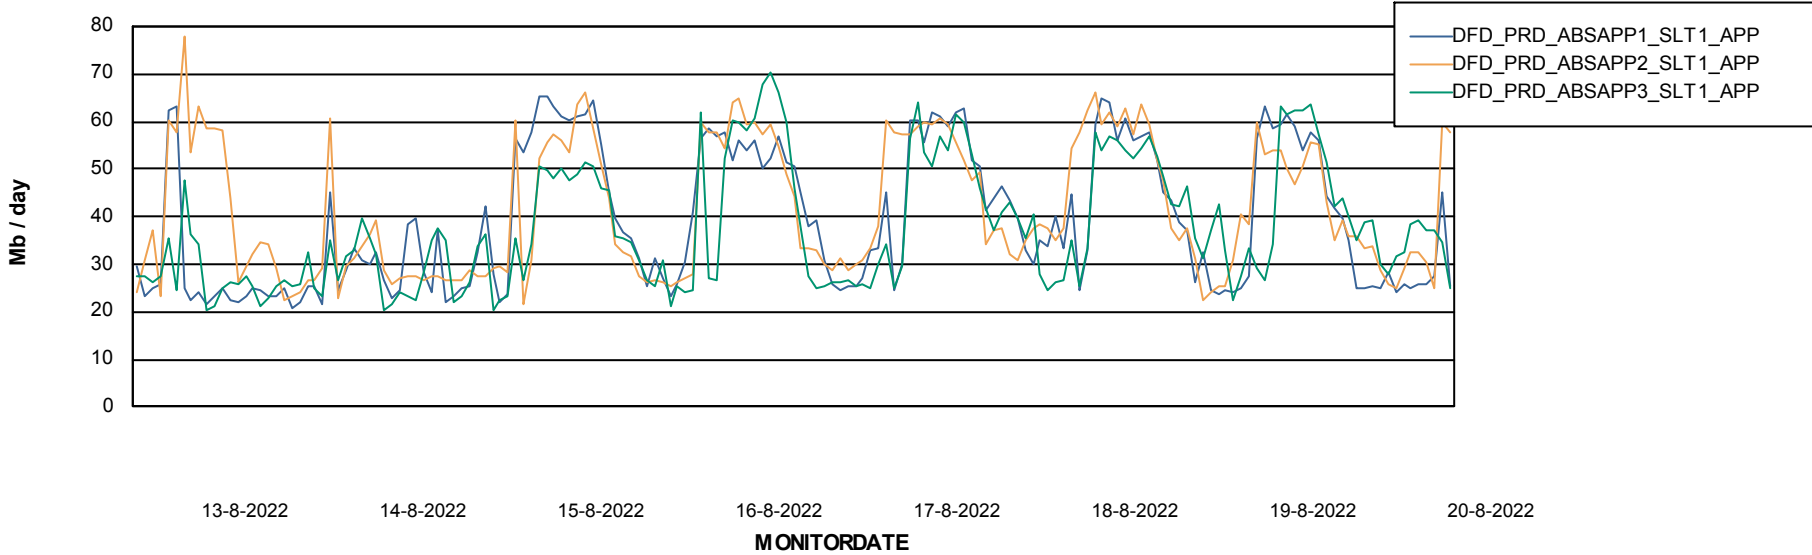

Weekly SLA Customer Report

Customer DFD_Production
Database ID 39

Database Performance DFDDB_Production

DATABASE SIZE DFDDB_Production

Database growth over last month

Weekly SLA Customer Report

Customer DFD_Production
Database ID 39

Database Tablespace DFDDB_Production

Date	Tablespace Name	Filesize (Gb)	Usedsize (Gb)	Percentage free
20-8-2022	ABSDATA	83	0	100
	INDX	161	51	68
19-8-2022	ABSDATA	83	0	100
	INDX	161	51	68
18-8-2022	ABSDATA	83	0	100
	INDX	161	51	68
17-8-2022	ABSDATA	83	0	100
	INDX	161	50	69
16-8-2022	ABSDATA	83	0	100
	INDX	161	50	69
15-8-2022	ABSDATA	83	0	100
	INDX	161	49	70
14-8-2022	ABSDATA	83	0	100
	INDX	161	49	70

Weekly SLA Customer Report

Customer DFD_Production
Database ID 39

ABSSolute Application Server Services

Avg memory used per ABS Server Service

Avg users per day per ABS server

Weekly SLA Customer Report

Customer DFD_Production
Database ID 39