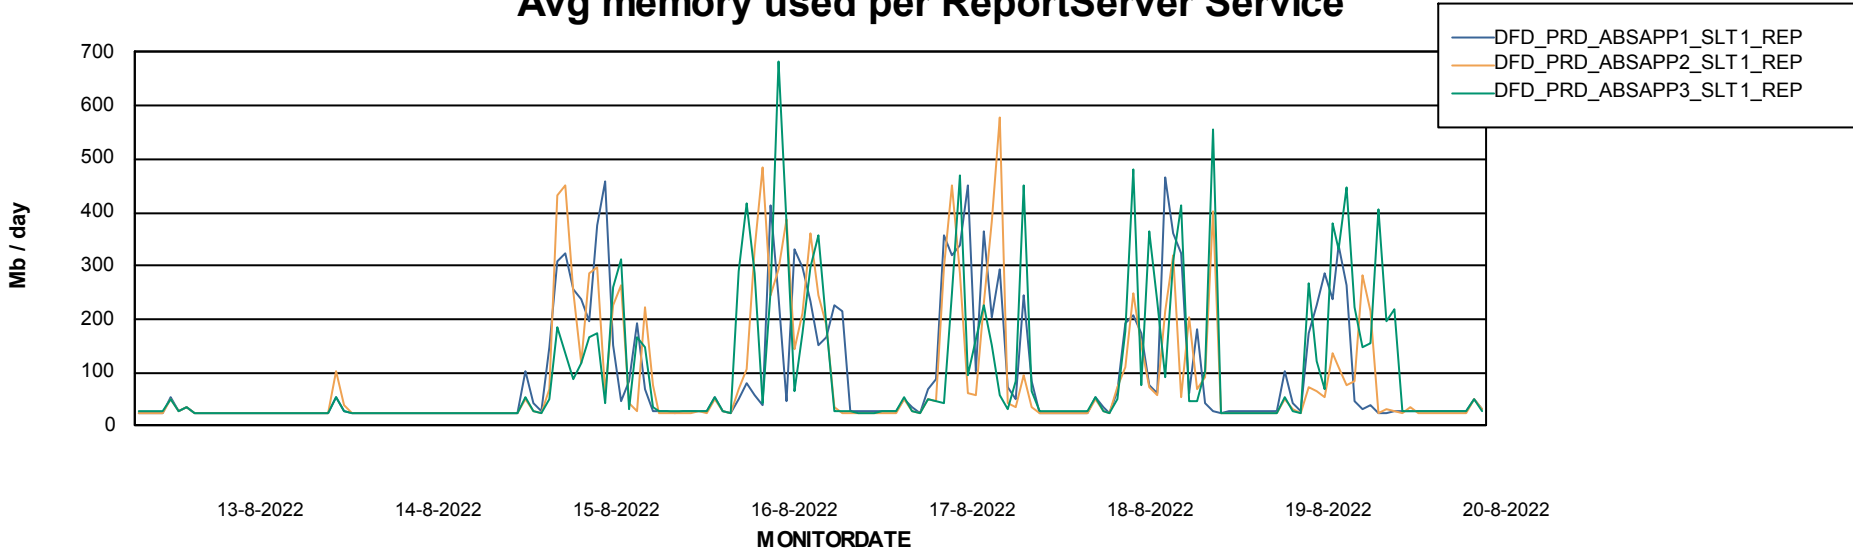

ABSSolute Application ReportServer Services

Avg memory used per ReportServer Service