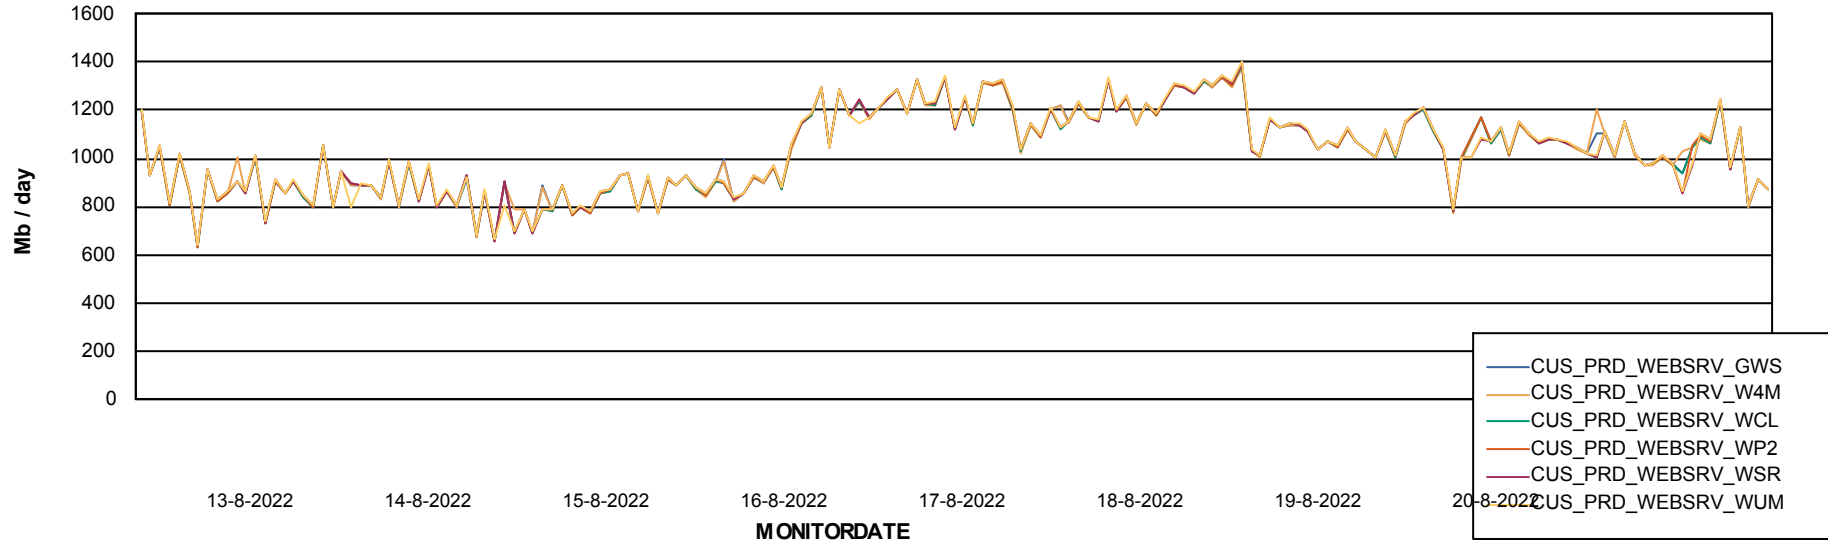

ABSSolute Web Component Services

Avg memory used per ABS Web component