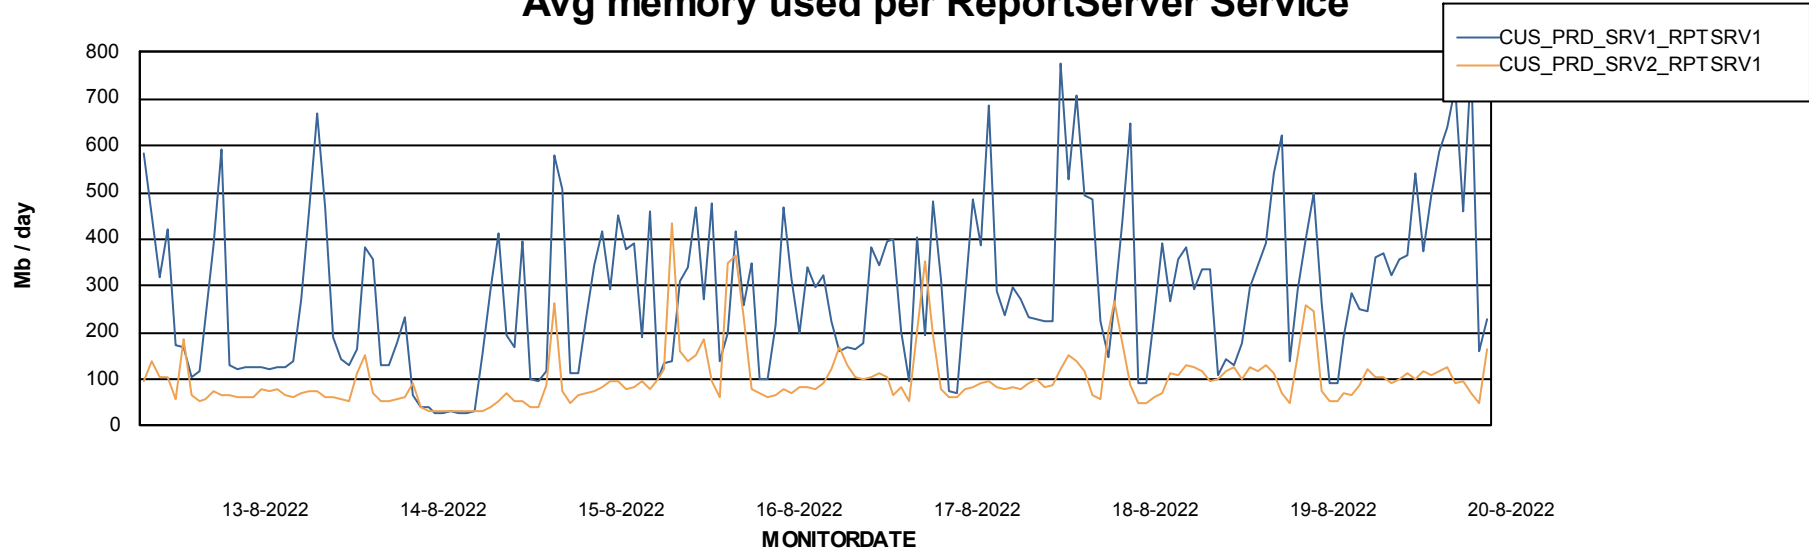

ABSSolute Web Component Services

Avg memory used per ReportServer Service