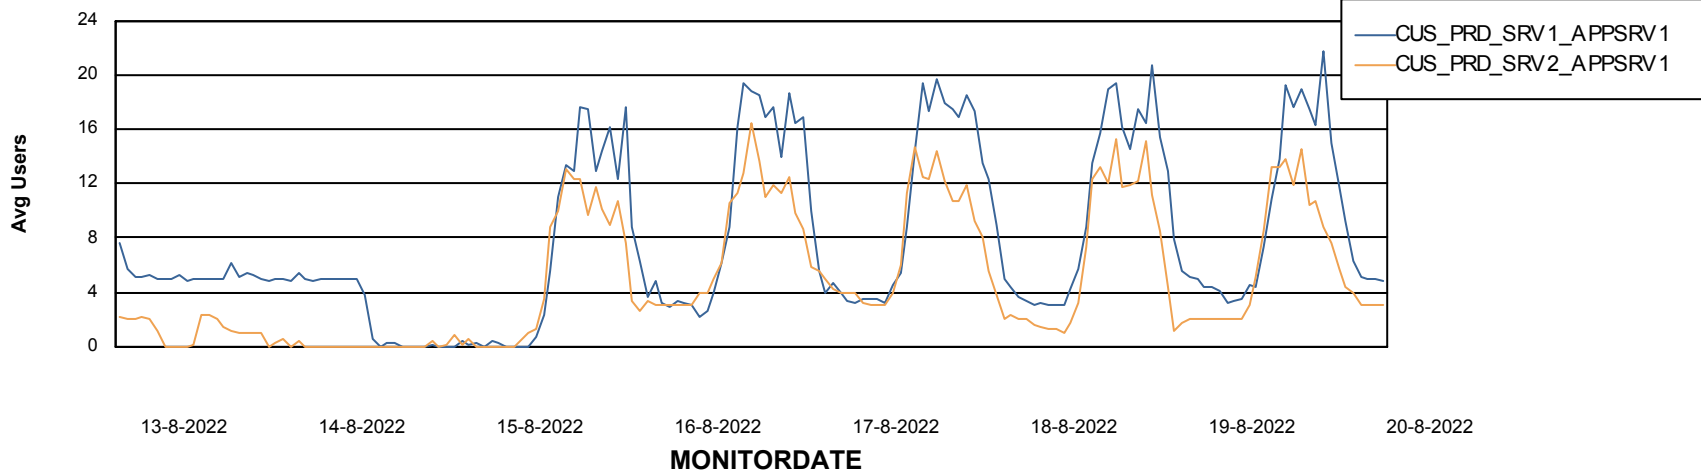

Avg users per day per ABS server