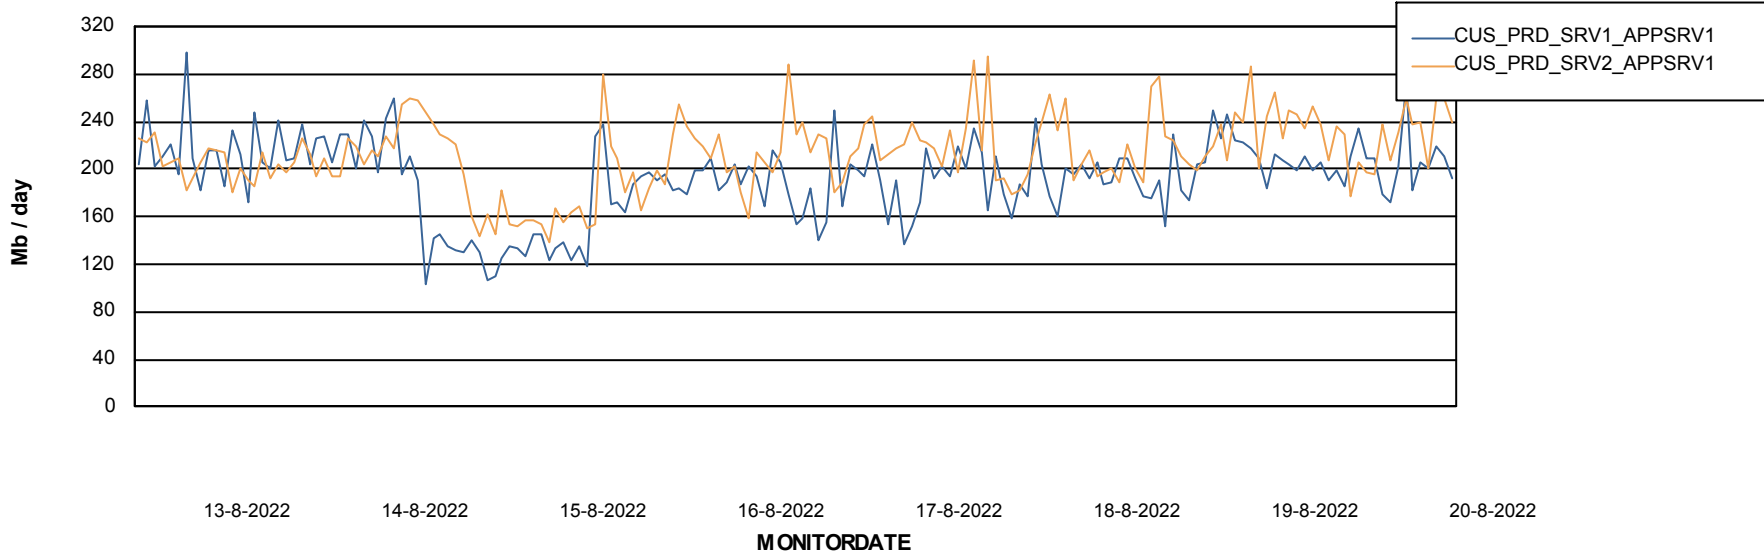

ABSSolute Application Server Services

Avg memory used per ABS Server Service