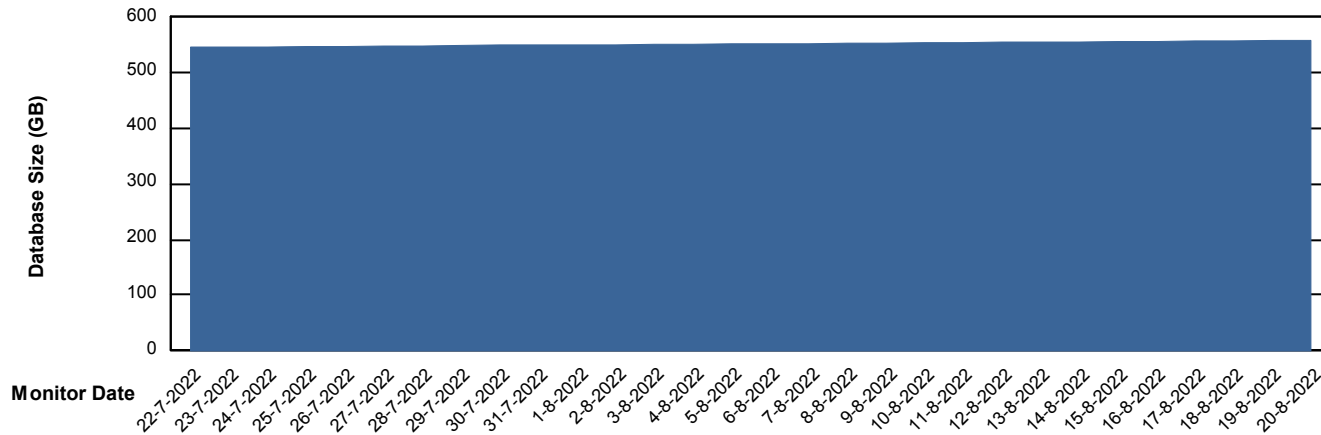

DATABASE SIZE CUS_ProdDB_Primary

Database growth over last month