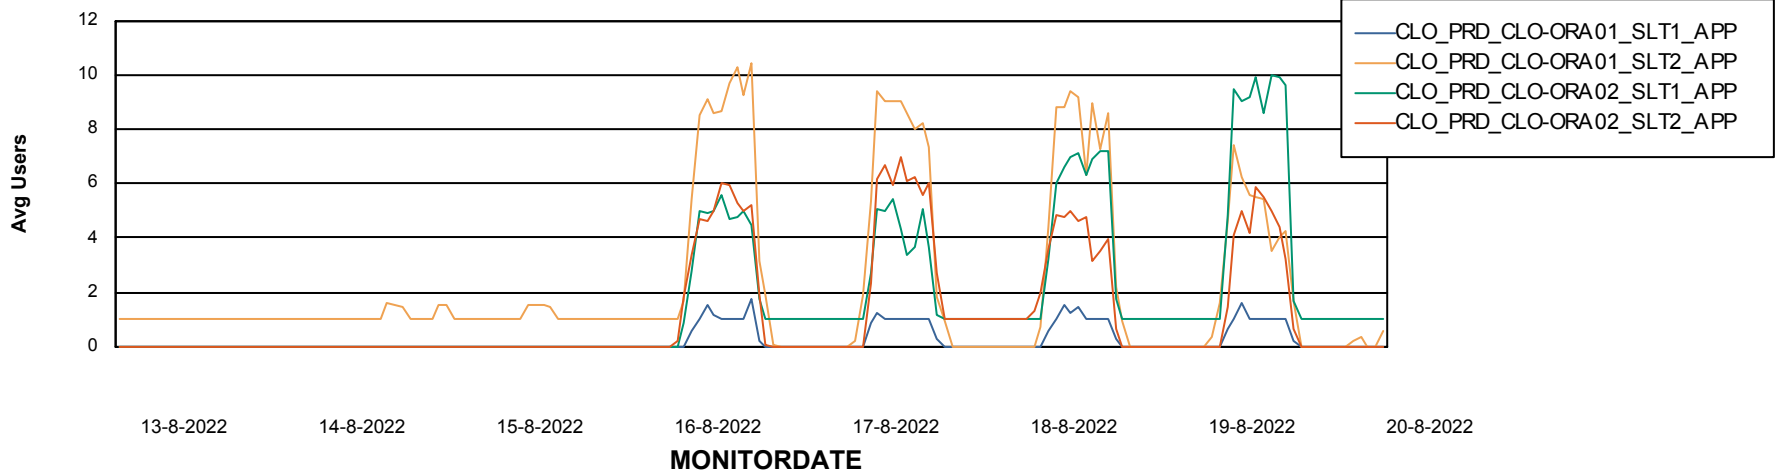

Weekly SLA Customer Report

Customer CLO Production
Database ID 38

ABSSolute Application Server Services

Avg memory used per ABS Server Service

Avg users per day per ABS server

Weekly SLA Customer Report

Customer CLO Production
Database ID 38