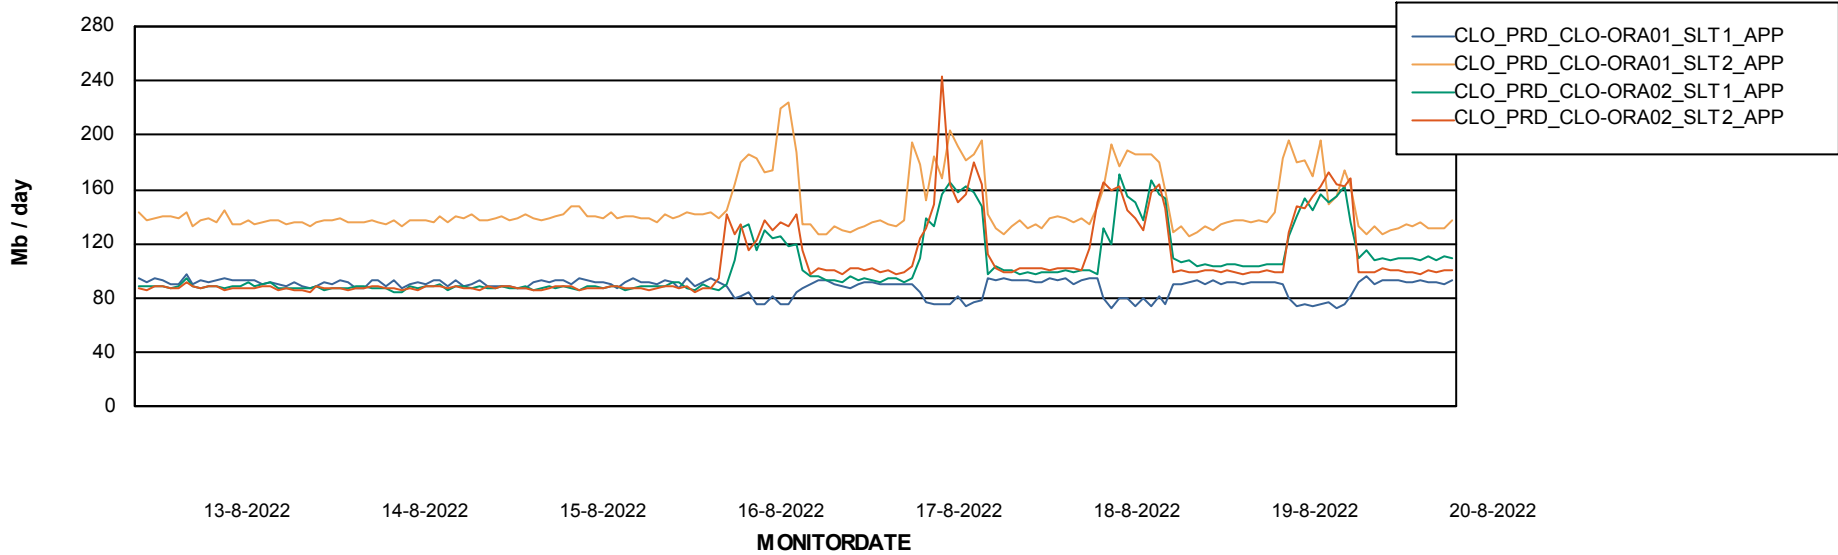

Weekly SLA Customer Report

Customer CLO Production
 Database ID 38

Database Tablespace CLODB_TEST_CLO-ORA02

Date	Tablespace Name	Filesize (Gb)	Usedsize (Gb)	Percentage free
20-8-2022	ABSDATA	88	47	47
	INDX	112	94	16
19-8-2022	ABSDATA	88	47	47
	INDX	112	94	16
18-8-2022	ABSDATA	88	47	47
	INDX	112	94	16
17-8-2022	ABSDATA	88	47	47
	INDX	112	94	16
16-8-2022	ABSDATA	88	47	47
	INDX	112	94	16
15-8-2022	ABSDATA	88	47	47
	INDX	112	94	16
14-8-2022	ABSDATA	88	47	47
	INDX	112	94	16

Weekly SLA Customer Report

Customer CLO Production
Database ID 38

ABSSolute Application Server Services

Avg memory used per ABS Server Service

Avg users per day per ABS server

Weekly SLA Customer Report

Customer CLO Production
Database ID 38