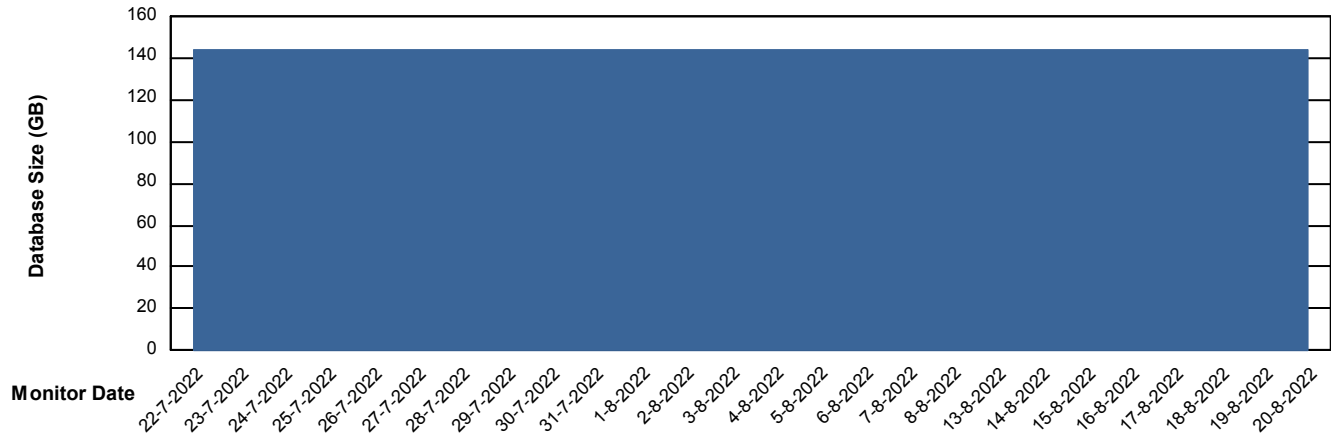

DATABASE SIZE CLODB_TEST_CLO-ORA02

Database growth over last month