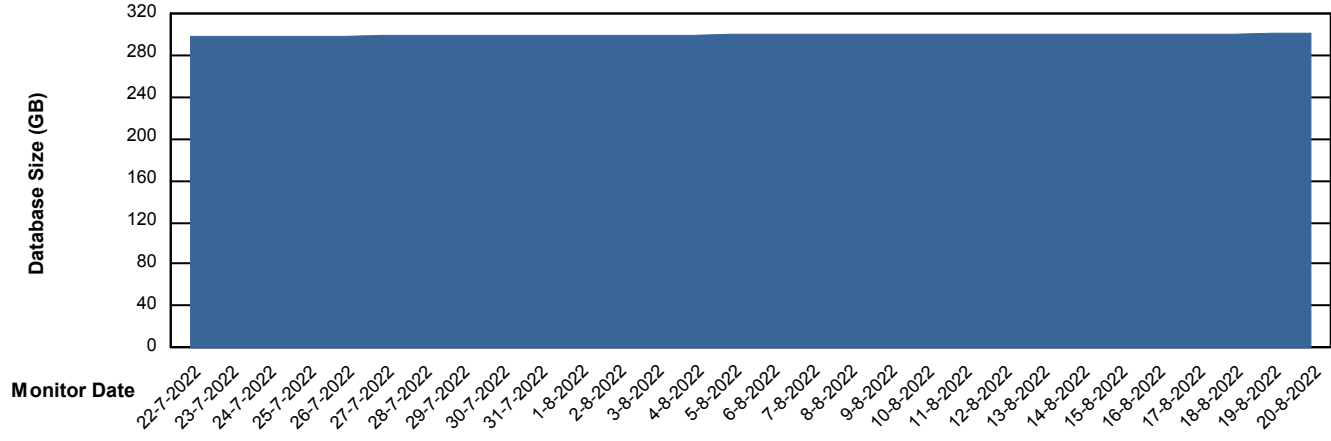

DATABASE SIZE CLODB_PRD_CLO-ORA01

Database growth over last month