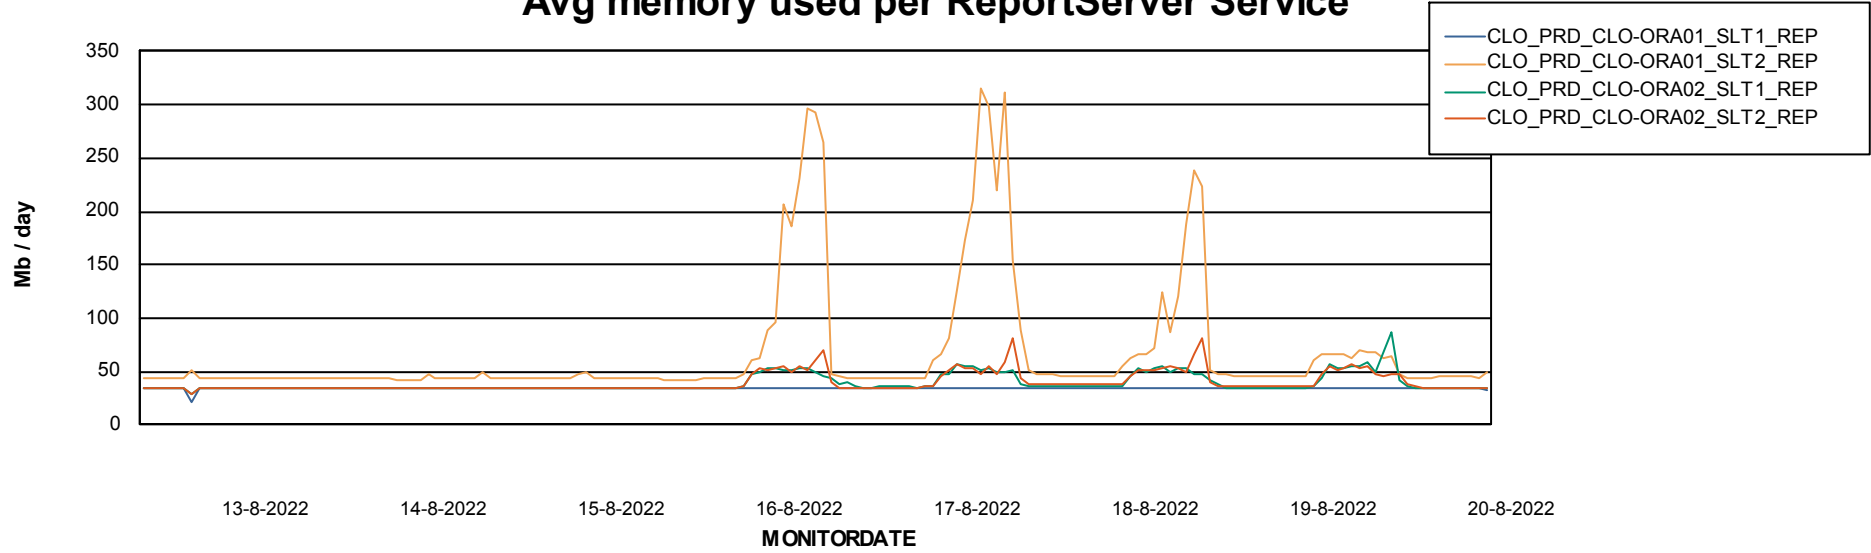

ABSSolute Application ReportServer Services

Avg memory used per ReportServer Service