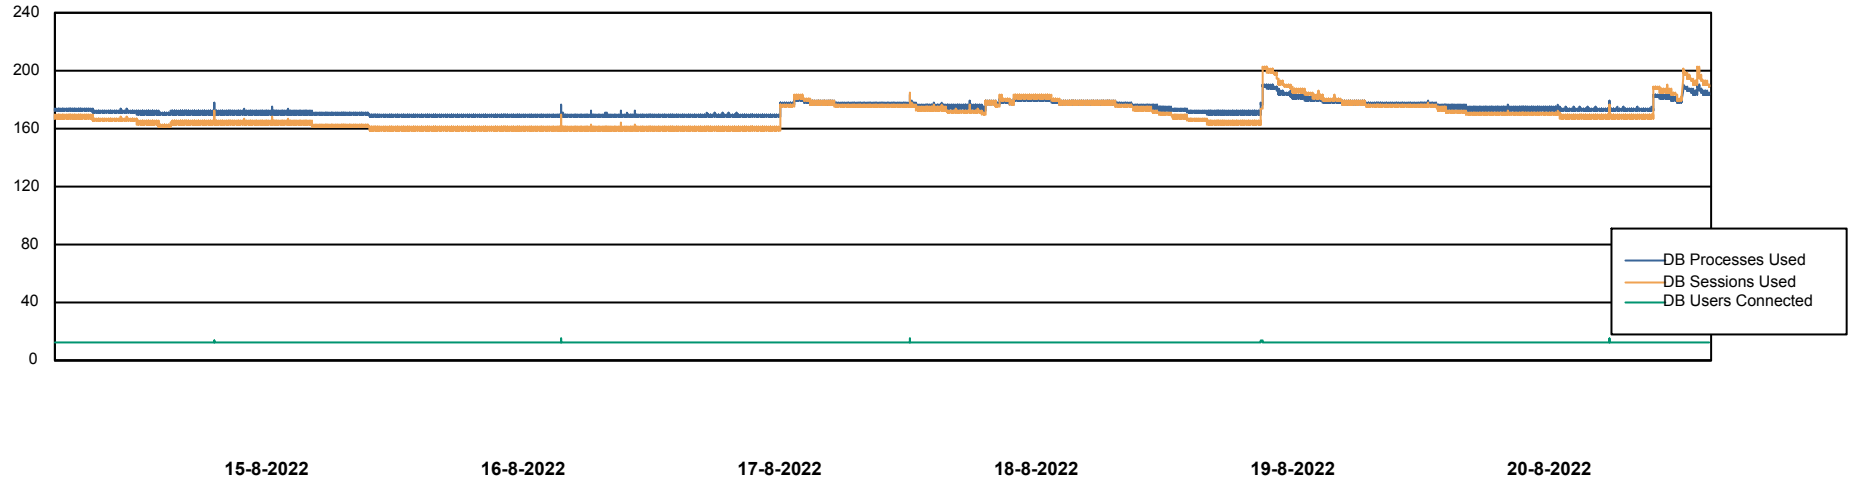

Database Performance CLODB_TEST_CLO-ORA02