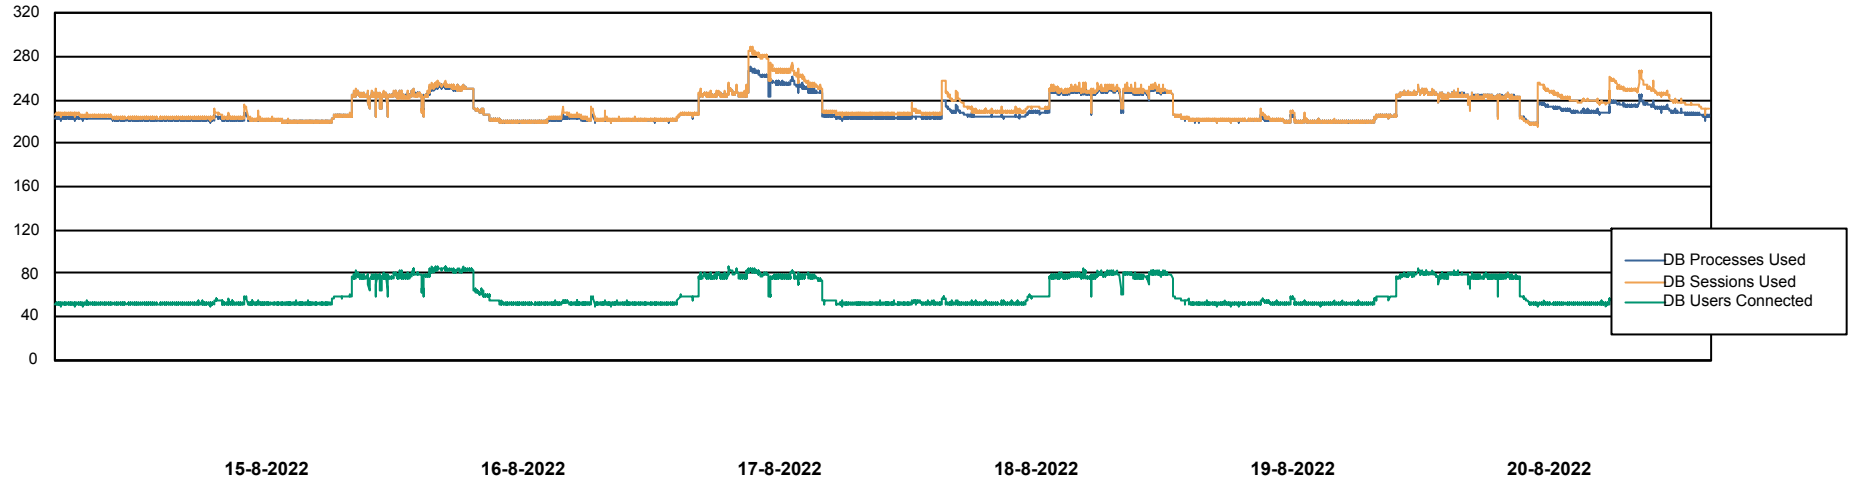

Database Performance CLODB_PRD_CLO-ORA01