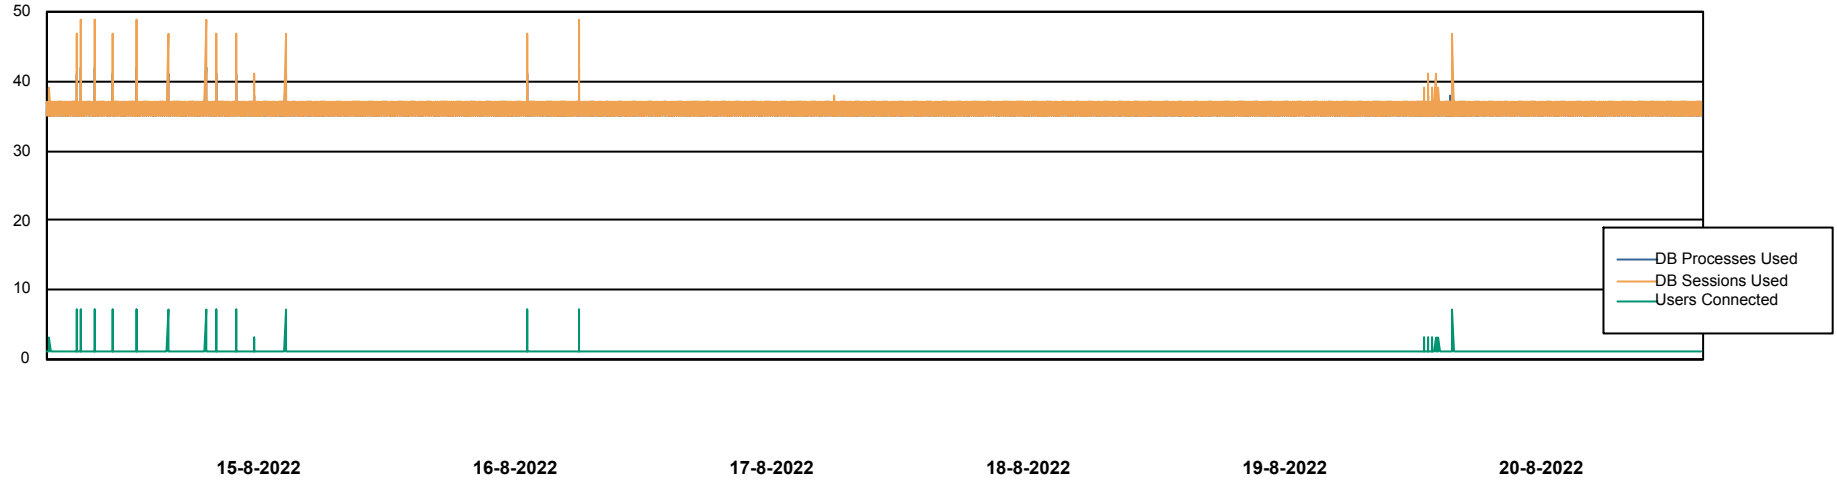

Weekly SLA Customer Report

Customer CIW Production
Database ID 45

Database Performance CIWDB_Production

Weekly SLA Customer Report

Customer CIW Production
Database ID 45

Database Performance CIWDB_Standby

Weekly SLA Customer Report

Customer CIW Production
 Database ID 45

DATABASE SIZE CIWDB_Production

Database growth over last month

Database Tablespace CIWDB_Production

Date	Tablespace Name	Filesize (Gb)	Usedsize (Gb)	Percentage free
20-8-2022	ABSDATA	54	45	17
	INDX	12	7	42
19-8-2022	ABSDATA	54	45	17
	INDX	12	7	42
18-8-2022	ABSDATA	54	45	17
	INDX	12	7	42
17-8-2022	ABSDATA	54	45	17
	INDX	12	7	42
16-8-2022	ABSDATA	54	45	17
	INDX	12	7	42
15-8-2022	ABSDATA	54	45	17
	INDX	12	7	42
14-8-2022	ABSDATA	54	45	17
	INDX	12	7	42