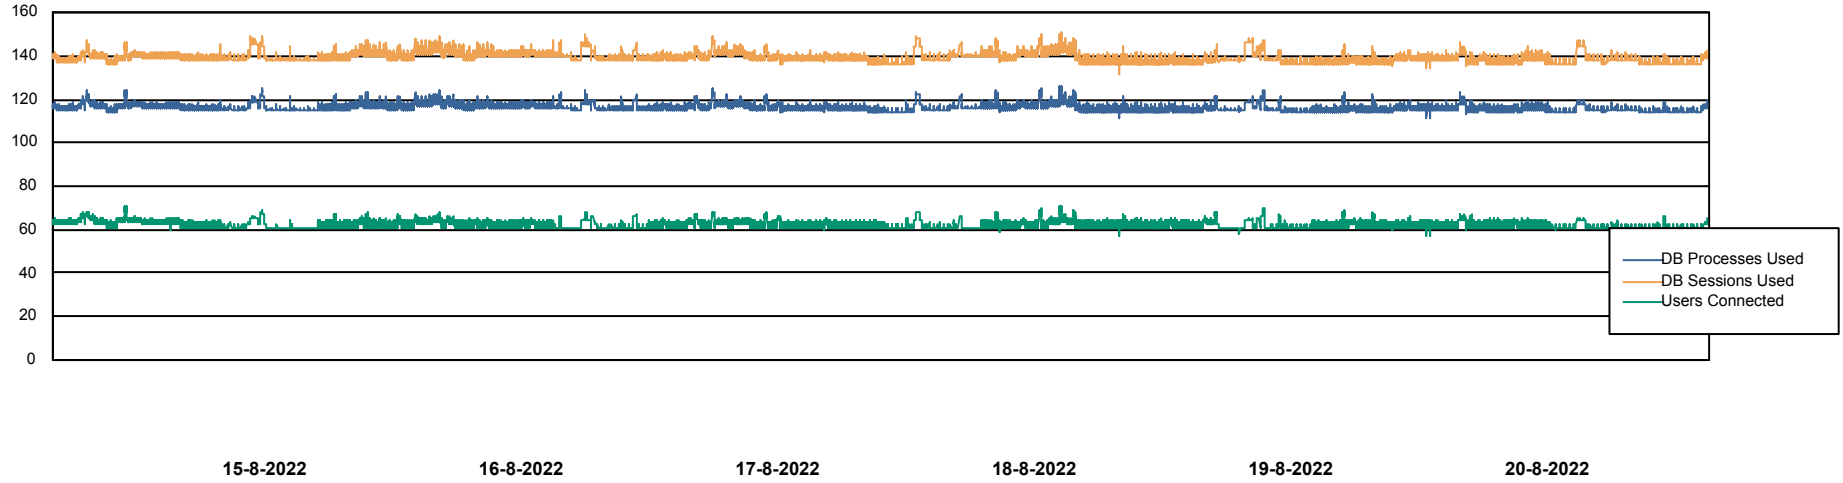

Harddisk Usage CIW_PRD_ORACLE2

	Free disk space on c: (%)	Total disk space on c: (Gb)	Free disk space on d: (%)	Total disk space on d: (Gb)	Free disk space on e: (%)	Total disk space on e: (Gb)
20-8-2022	90	701	61	700	100	830
19-8-2022	90	701	61	700	100	830
18-8-2022	90	701	61	700	100	830
17-8-2022	90	701	62	700	100	830
16-8-2022	90	701	62	700	100	830
15-8-2022	90	701	62	700	100	830
14-8-2022	90	701	62	700	100	830

Weekly SLA Customer Report

Customer CIW Production
Database ID 45

Database Performance CIWDB_Production

Weekly SLA Customer Report

Customer CIW Production
Database ID 45

Database Performance CIWDB_Standby

Weekly SLA Customer Report