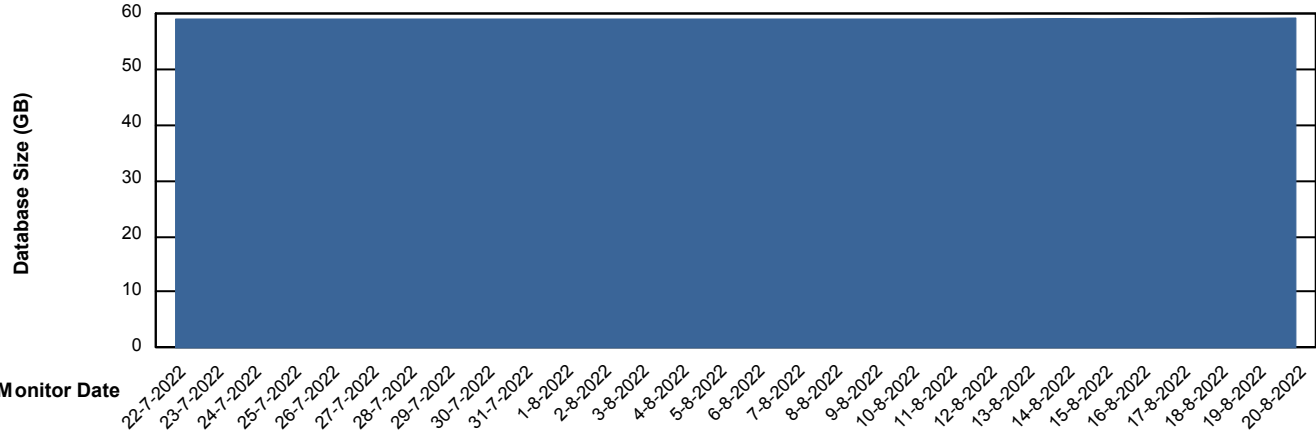

Weekly SLA Customer Report

Customer CIW Production
Database ID 45

Database Performance CIWDB_Production

Weekly SLA Customer Report

Customer CIW Production
Database ID 45

Database Performance CIWDB_Standby

Weekly SLA Customer Report

Customer CIW Production
 Database ID 45

DATABASE SIZE CIWDB_Production

Database growth over last month

Database Tablespace CIWDB_Production

Date	Tablespace Name	Filesize (Gb)	Usedsize (Gb)	Percentage free
20-8-2022	ABSDATA	54	45	17
	INDX	12	7	42
19-8-2022	ABSDATA	54	45	17
	INDX	12	7	42
18-8-2022	ABSDATA	54	45	17
	INDX	12	7	42
17-8-2022	ABSDATA	54	45	17
	INDX	12	7	42
16-8-2022	ABSDATA	54	45	17
	INDX	12	7	42
15-8-2022	ABSDATA	54	45	17
	INDX	12	7	42
14-8-2022	ABSDATA	54	45	17
	INDX	12	7	42