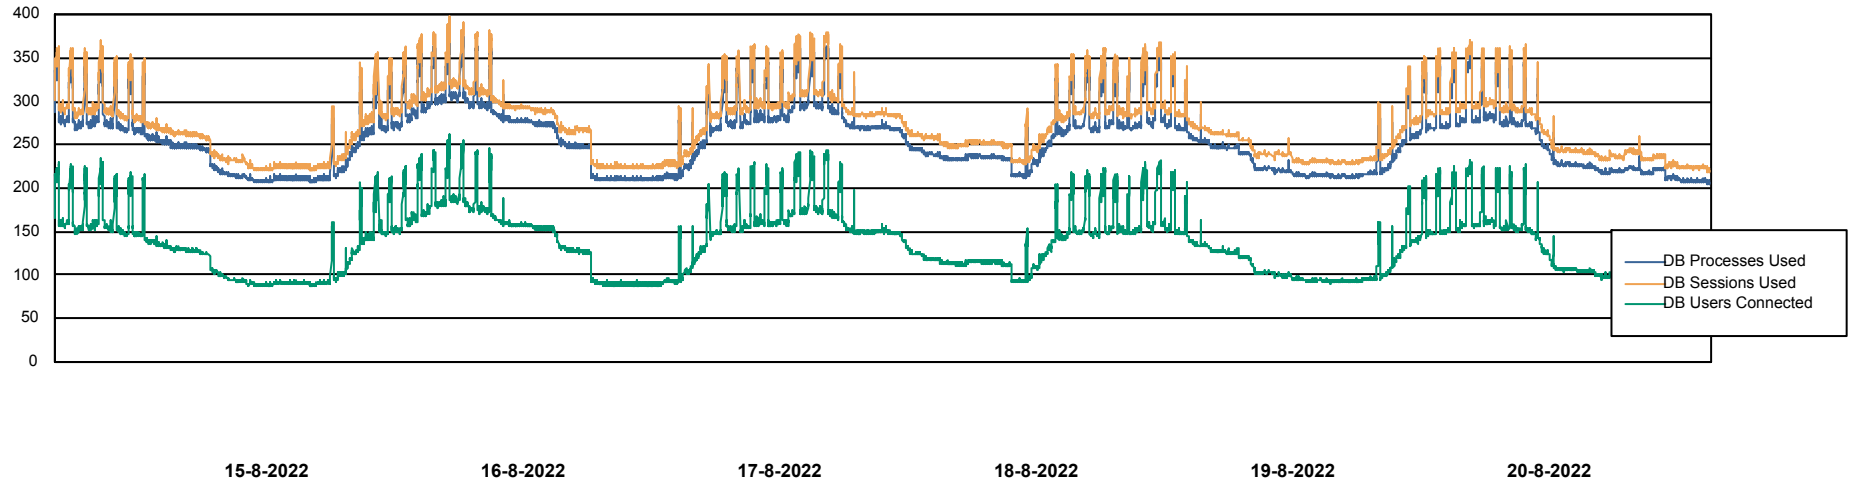

Harddisk Usage BNL_PRD_vm-absa03

	Free disk space on C: (%)	Total disk space on C: (Gb)	Used disk space on C: (Gb)	Free disk space on D: (%)	Total disk space on D: (Gb)	Used disk space on D: (Gb)	Free disk space on F: (%)	Total disk space on F: (Gb)	Used disk space on F: (Gb)
20-8-2022	66	127	43	53	127	60	92	64	5
19-8-2022	66	127	43	53	127	60	92	64	5
18-8-2022	67	127	41	53	127	60	92	64	5
17-8-2022	67	127	41	53	127	60	92	64	5
16-8-2022	67	127	41	53	127	60	92	64	5
15-8-2022	67	127	41	53	127	60	92	64	5
14-8-2022	66	127	43	53	127	60	92	64	5

Weekly SLA Customer Report

Customer BNL_Production
Database ID 83

Database Performance BNLDB_Production_New

Weekly SLA Customer Report

Customer BNL_Production
Database ID 83

Database Performance BNLDB_Standby