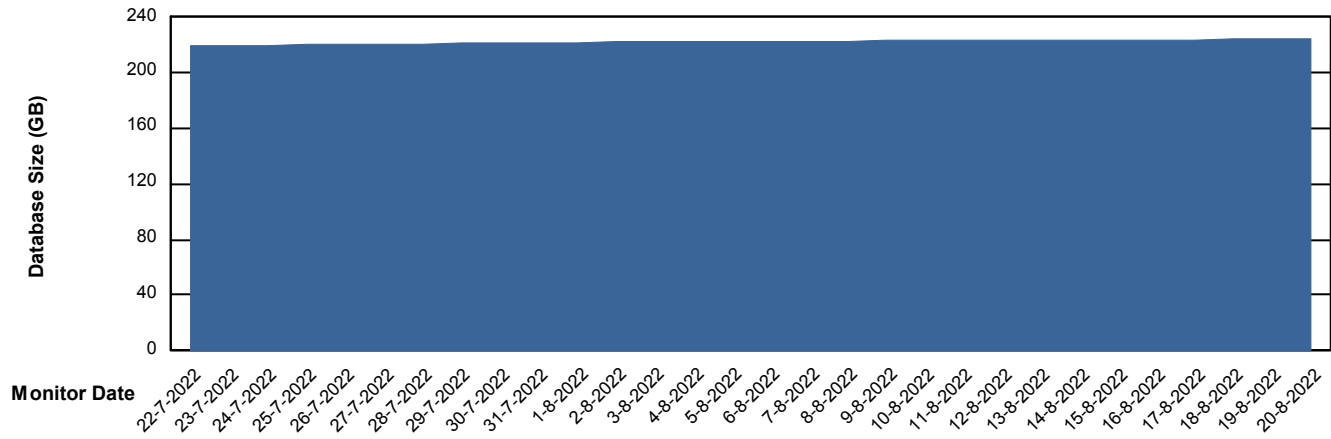

Weekly SLA Customer Report

Customer BNL_Production
Database ID 83

Database Performance BNLDB_Production_New

Weekly SLA Customer Report

Customer BNL_Production
Database ID 83

Database Performance BNLDB_Standby

DATABASE SIZE BNLDB_Production_New

Database growth over last month

Weekly SLA Customer Report

Customer BNL_Production
 Database ID 83

Database Tablespace BNLDB_Production_New

Date	Tablespace Name	Filesize (Gb)	Usedsize (Gb)	Percentage free
20-8-2022	ABSDATA	105	73	30
	INDX	200	142	29
19-8-2022	ABSDATA	105	73	30
	INDX	200	142	29
18-8-2022	ABSDATA	105	73	30
	INDX	200	142	29
17-8-2022	ABSDATA	105	73	31
	INDX	200	141	29
16-8-2022	ABSDATA	105	73	31
	INDX	200	141	29
15-8-2022	ABSDATA	105	73	31
	INDX	200	141	30
14-8-2022	ABSDATA	105	73	31
	INDX	200	141	30