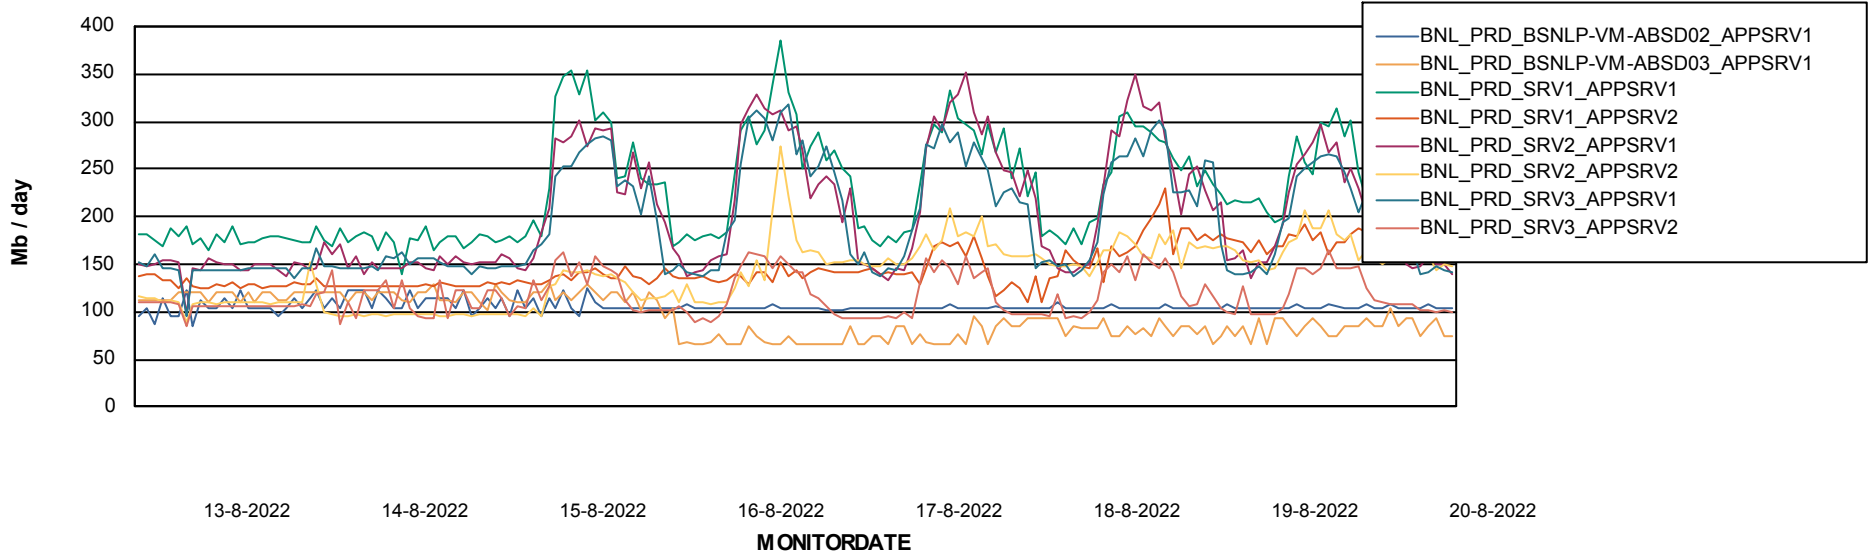

DATABASE SIZE BNLDB_Production_New

Database growth over last month

Weekly SLA Customer Report

Customer BNL_Production
 Database ID 83

Database Tablespace BNLDB_Production_New

Date	Tablespace Name	Filesize (Gb)	Usedsize (Gb)	Percentage free
20-8-2022	ABSDATA	105	73	30
	INDX	200	142	29
19-8-2022	ABSDATA	105	73	30
	INDX	200	142	29
18-8-2022	ABSDATA	105	73	30
	INDX	200	142	29
17-8-2022	ABSDATA	105	73	31
	INDX	200	141	29
16-8-2022	ABSDATA	105	73	31
	INDX	200	141	29
15-8-2022	ABSDATA	105	73	31
	INDX	200	141	30
14-8-2022	ABSDATA	105	73	31
	INDX	200	141	30

Standby Database Health BNL_Production

Recovery lag for last 7 days

Weekly SLA Customer Report

Customer BNL_Production
Database ID 83

ABSSolute Application Server Services

Avg memory used per ABS Server Service

Avg users per day per ABS server

Weekly SLA Customer Report

Customer BNL_Production
Database ID 83

ABSSolute Web Component Services

Avg memory used per ReportServer Service

Weekly SLA Customer Report

Customer BNL_Production
Database ID 83