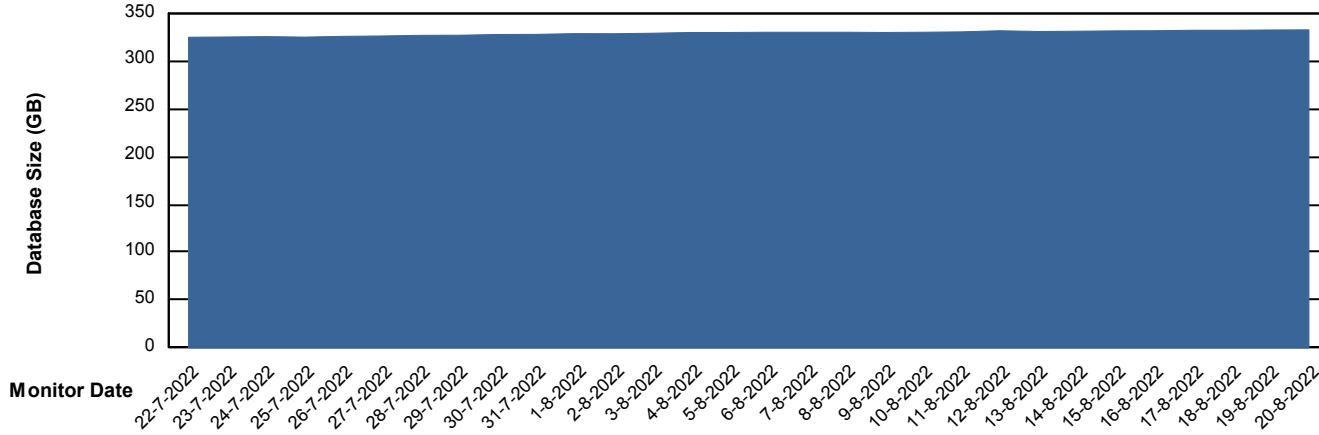

Customer BGG_Production
Database ID 58

Database Performance BGGDB_Standby

Weekly SLA Customer Report

Customer BGG_Production
Database ID 58

DATABASE SIZE BGGDB_BI

Database growth over last month

DATABASE SIZE BGGDB_Production

Database growth over last month

Weekly SLA Customer Report

Customer BGG_Production
Database ID 58

Database Tablespace BGGDB_BI

Date	Tablespace Name	Filesize (Gb)	Usedsize (Gb)	Percentage free
20-8-2022	ABSDATA	176	148	16
	INDX	220	184	16
19-8-2022	ABSDATA	176	147	16
	INDX	220	183	17
18-8-2022	ABSDATA	176	147	16
	INDX	220	183	17
17-8-2022	ABSDATA	176	147	16
	INDX	220	183	17
16-8-2022	ABSDATA	176	147	16
	INDX	220	183	17
15-8-2022	ABSDATA	176	147	16
	INDX	220	182	17
14-8-2022	ABSDATA	176	147	16
	INDX	220	183	17