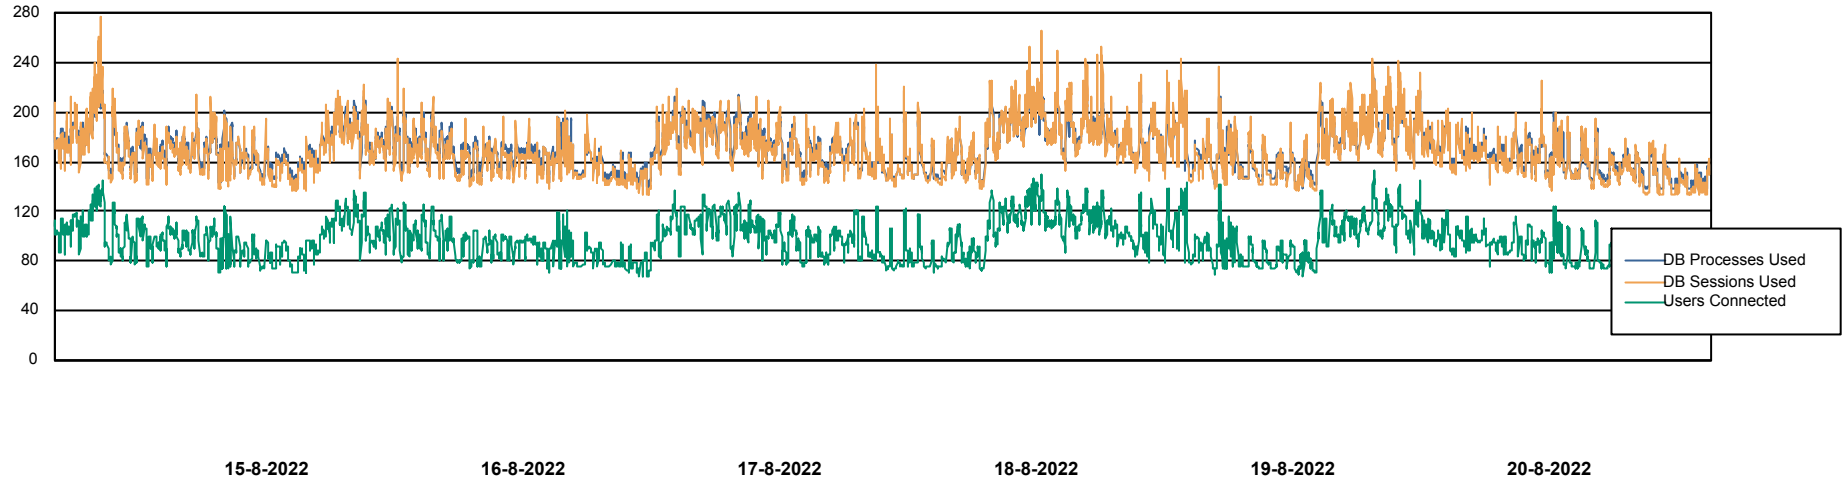

Weekly SLA Customer Report

Customer BGG_Production
Database ID 58

Database Performance BGGDB_BI

Weekly SLA Customer Report

Customer BGG_Production
Database ID 58

Database Performance BGGDB_Production

Weekly SLA Customer Report