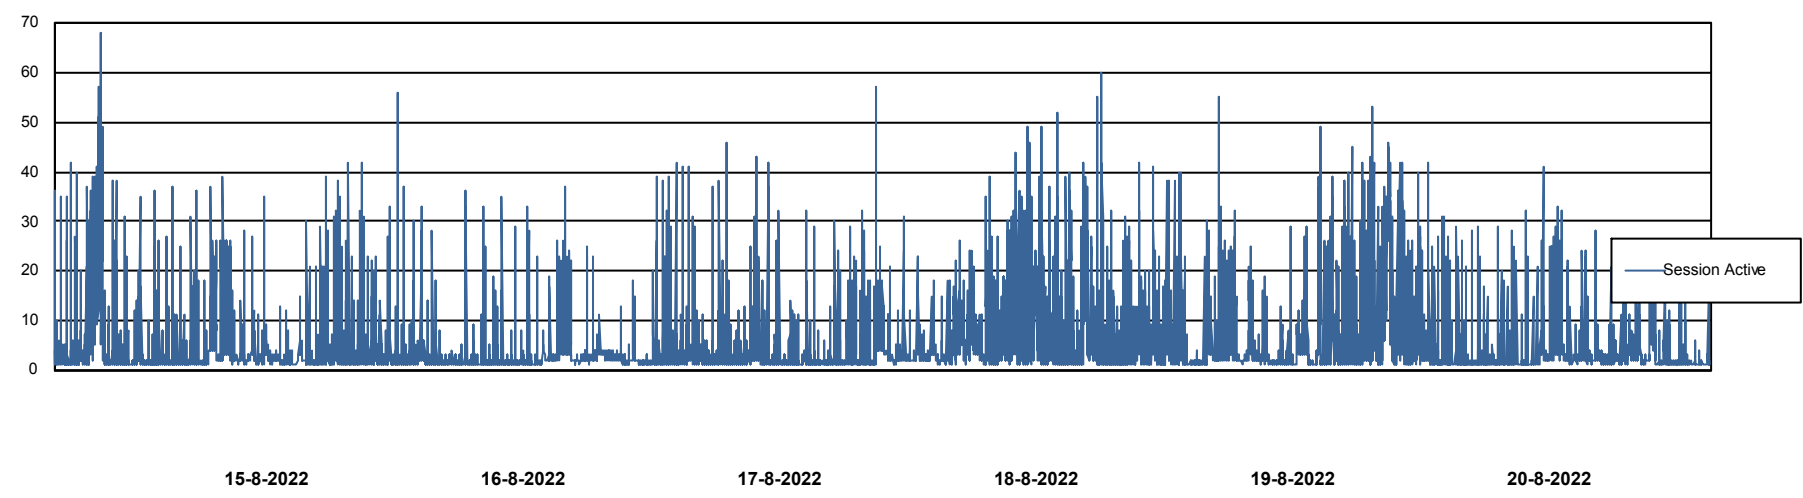

Weekly SLA Customer Report

Customer BGG_Production
Database ID 58

Database Performance BGGDB_BI

Weekly SLA Customer Report

Customer BGG_Production
Database ID 58

Database Performance BGGDB_Production

Weekly SLA Customer Report