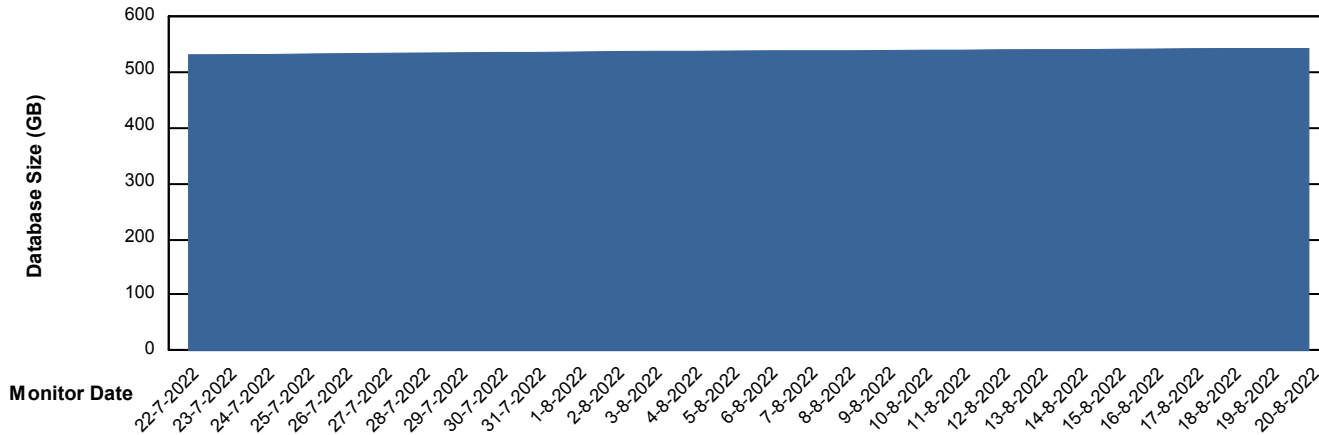

Weekly SLA Customer Report

Customer BGG_Production
Database ID 58

Database Performance BGGDB_BI

Weekly SLA Customer Report

Customer BGG_Production
Database ID 58

Database Performance BGGDB_Production

Weekly SLA Customer Report

Customer BGG_Production
Database ID 58

Database Performance BGGDB_Standby

Weekly SLA Customer Report

Customer BGG_Production
Database ID 58

DATABASE SIZE BGGDB_BI

Database growth over last month

DATABASE SIZE BGGDB_Production

Database growth over last month

Weekly SLA Customer Report

Customer BGG_Production
Database ID 58

Database Tablespace BGGDB_BI

Date	Tablespace Name	Filesize (Gb)	Usedsize (Gb)	Percentage free
20-8-2022	ABSDATA	176	148	16
	INDX	220	184	16
19-8-2022	ABSDATA	176	147	16
	INDX	220	183	17
18-8-2022	ABSDATA	176	147	16
	INDX	220	183	17
17-8-2022	ABSDATA	176	147	16
	INDX	220	183	17
16-8-2022	ABSDATA	176	147	16
	INDX	220	183	17
15-8-2022	ABSDATA	176	147	16
	INDX	220	182	17
14-8-2022	ABSDATA	176	147	16
	INDX	220	183	17