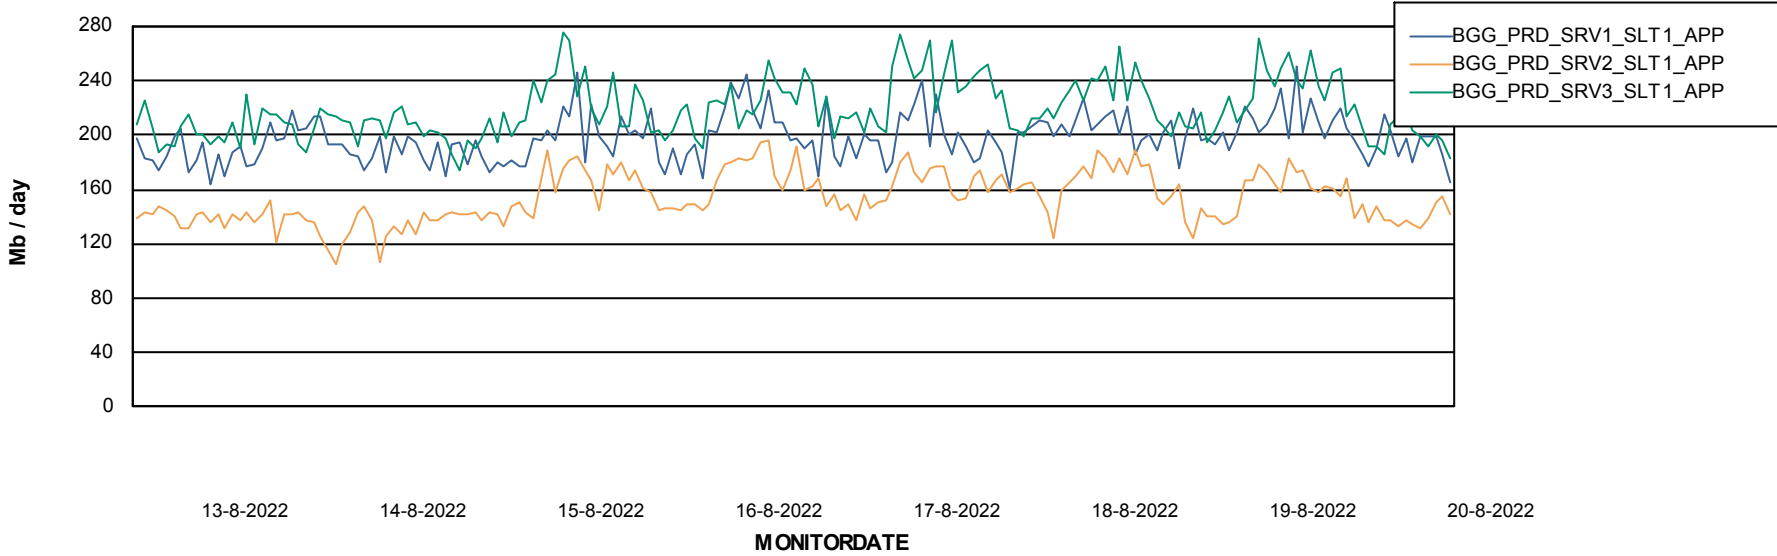

ABSSolute Application Server Services

Avg memory used per ABS Server Service