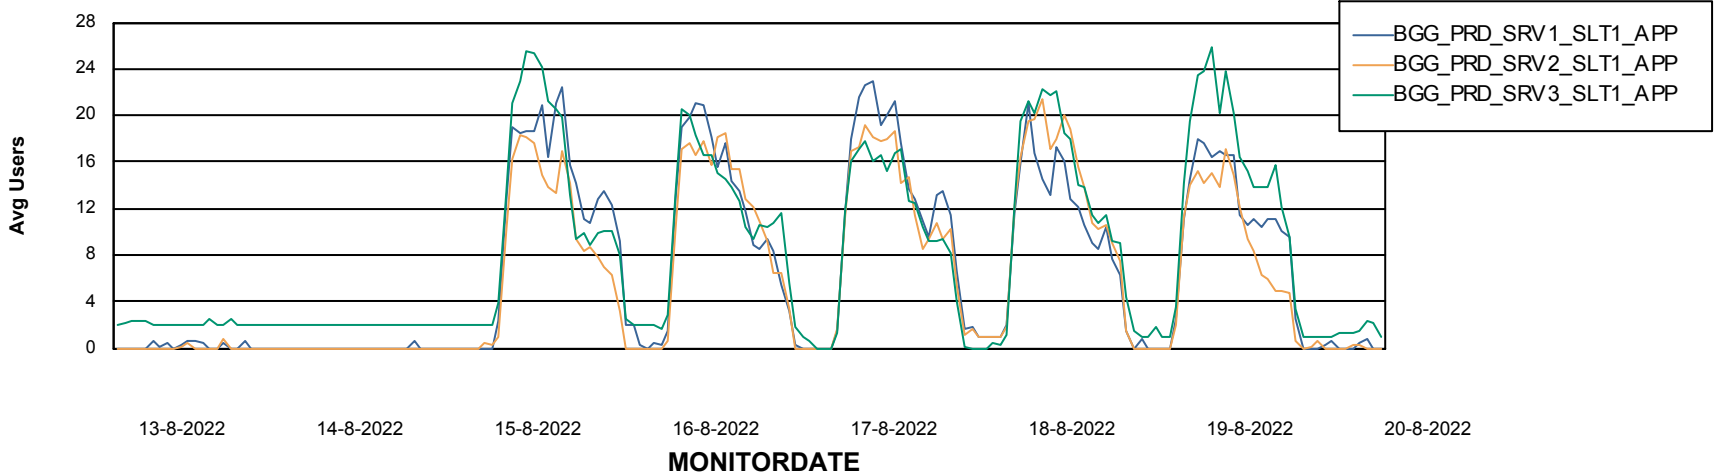

Avg users per day per ABS server