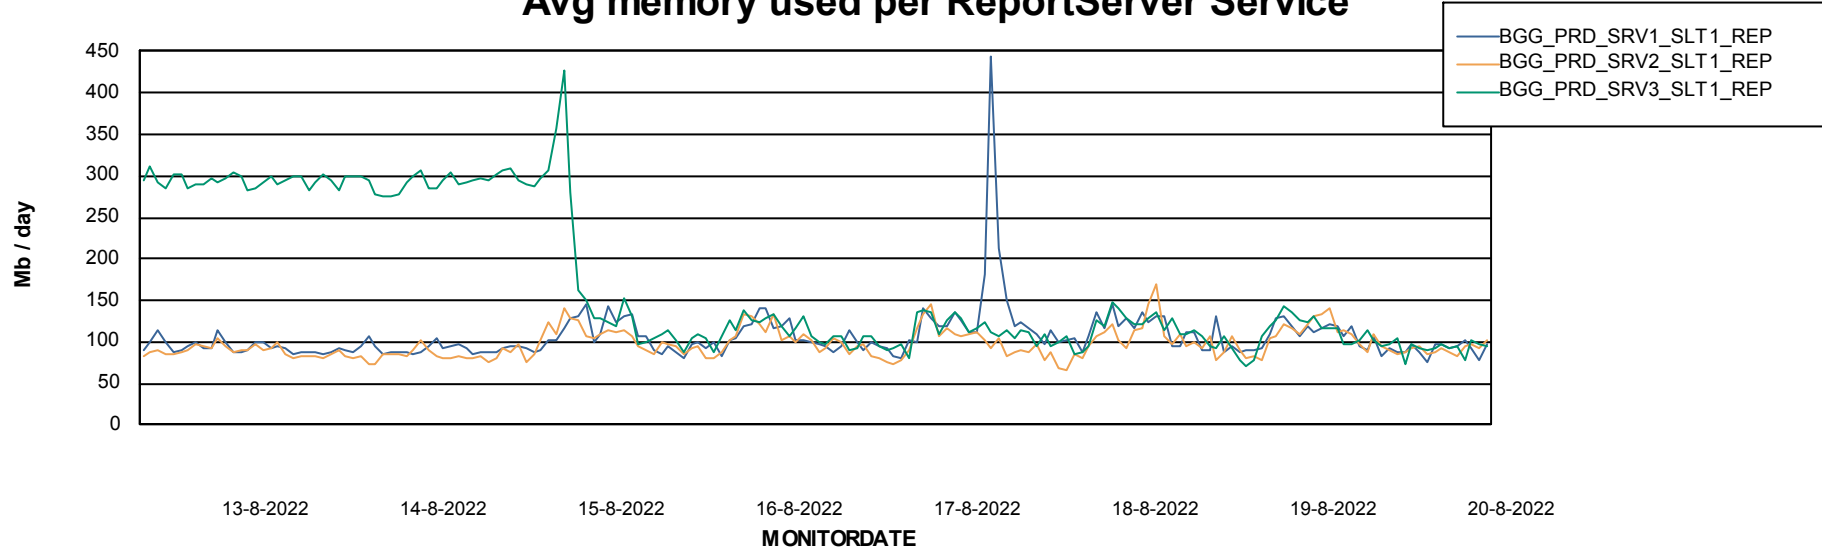

Avg memory used per ABS Server Service

Avg users per day per ABS server

Weekly SLA Customer Report

Customer BGG_Production
Database ID 58

ABSSolute Application ReportServer Services

Avg memory used per ReportServer Service