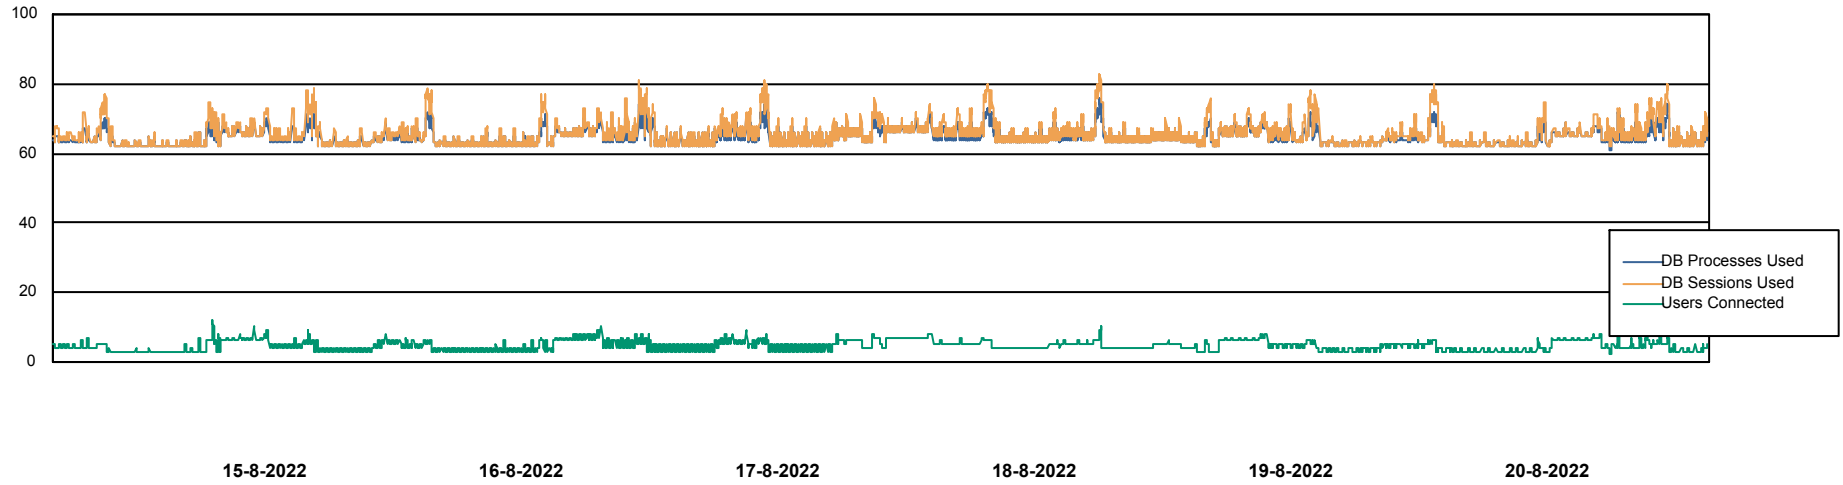

Database Performance BGGDB_BI