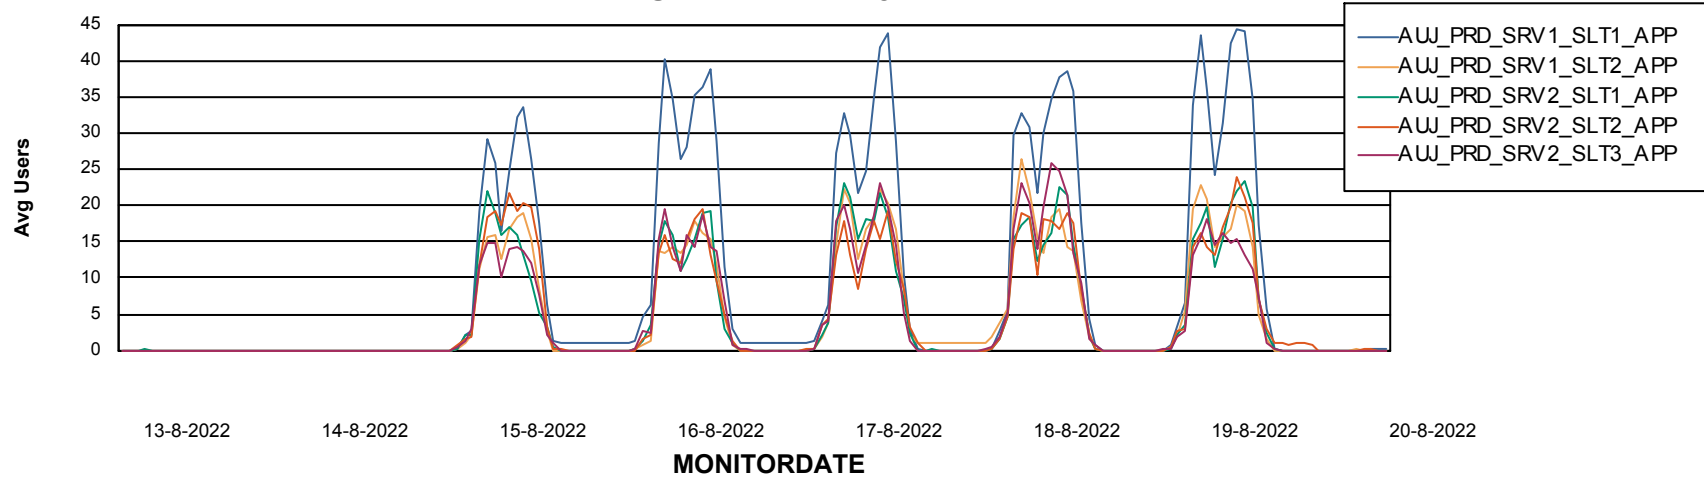

Avg users per day per ABS server