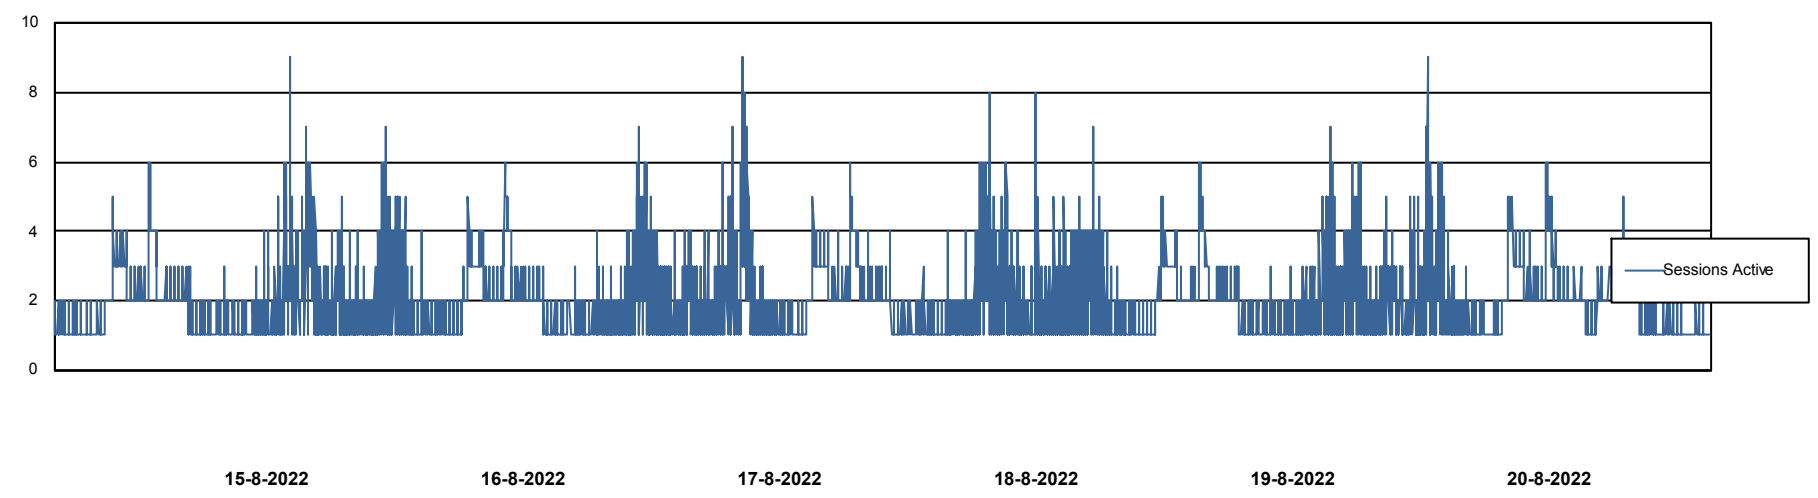

Database Performance AUJ_DB1_Primary