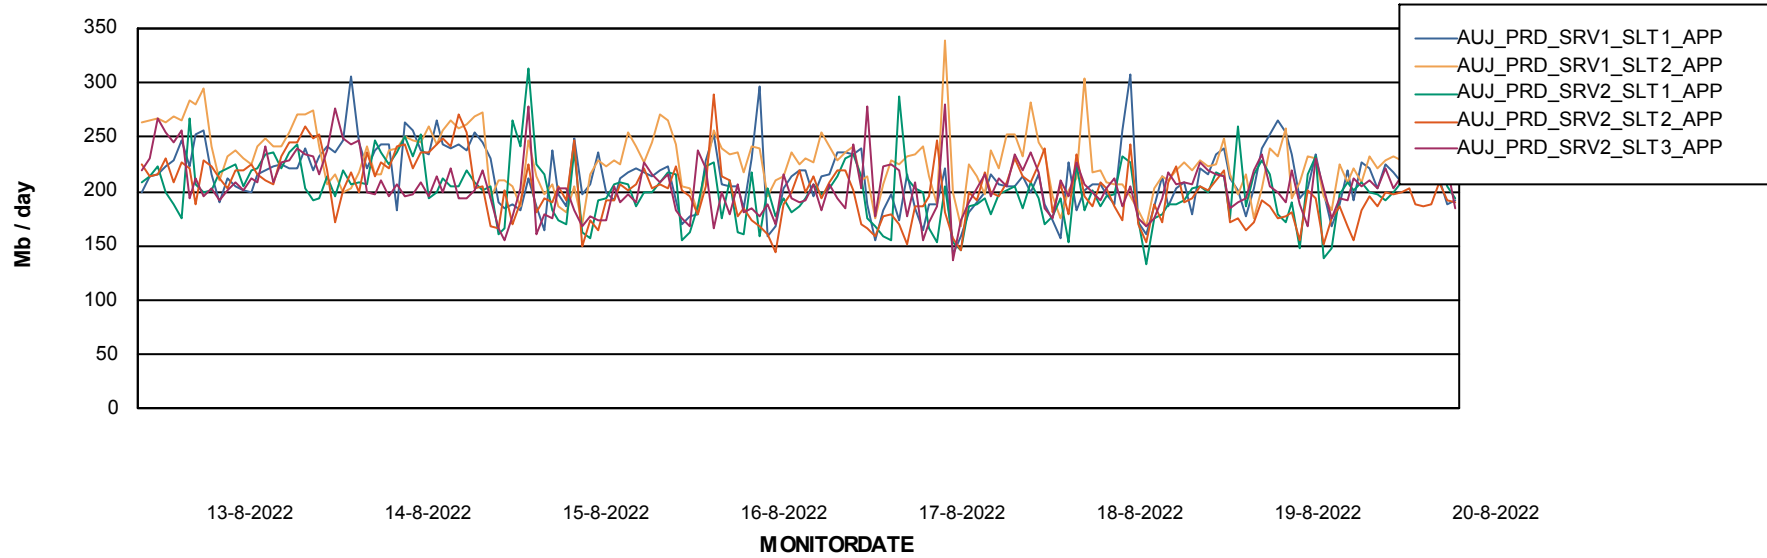

ABSSolute Application Server Services

Avg memory used per ABS Server Service