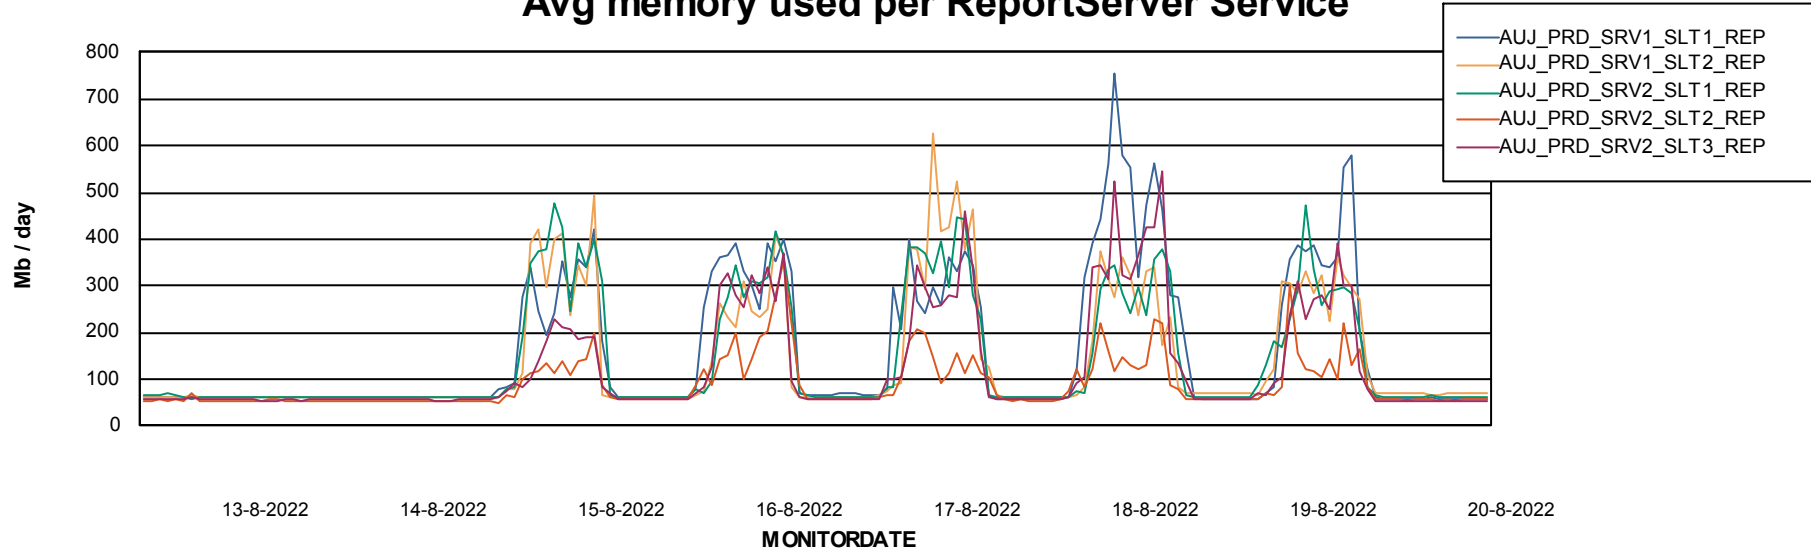

ABSSolute Application ReportServer Services

Avg memory used per ReportServer Service