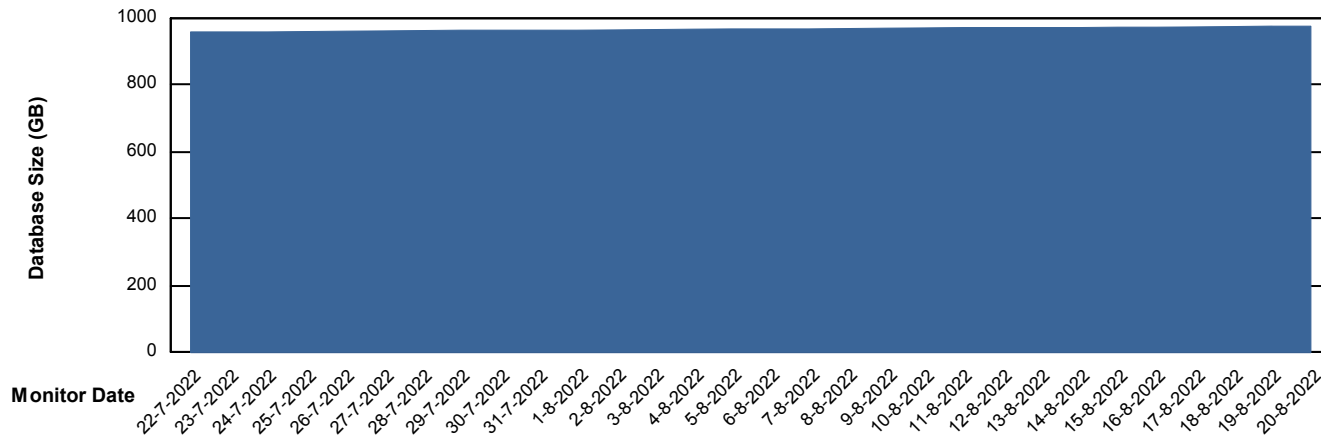

# Weekly SLA Customer Report

Customer AUJ Production  
Database ID 41

DATABASE SIZE AUJ Prod. BI DB (PABSBI1 server)

### Database growth over last month

DATABASE SIZE AUJ\_DB1\_Primary

### Database growth over last month