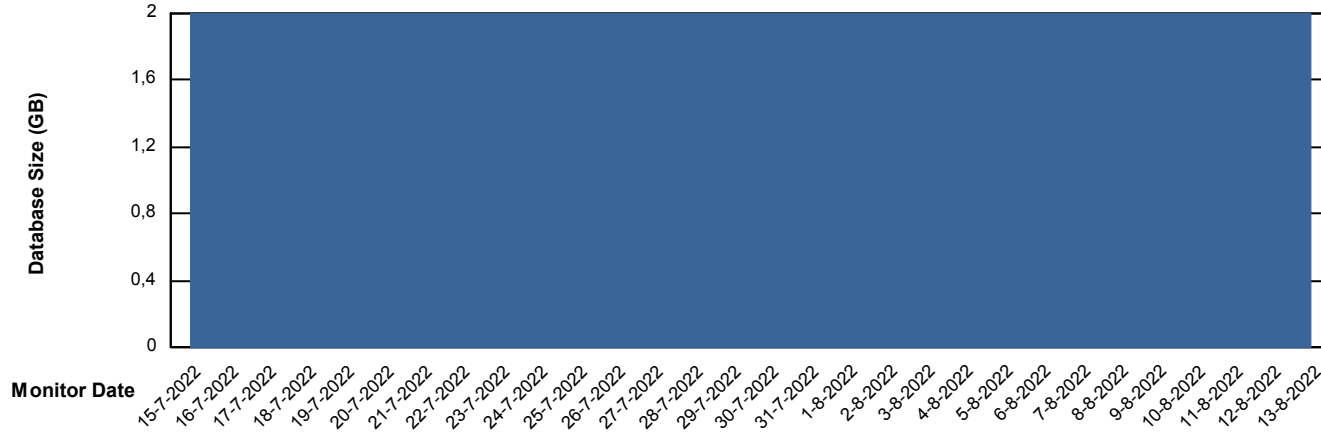

DB Processes Max 4
DB Processes Max 0
DB Processes Max 1,000

Weekly SLA Customer Report

Customer XMX Production
 Database ID 146

DATABASE SIZE XMX_PROD_ABSDB01_PRDB

Database growth over last month

Database Tablespace XMX_PROD_ABSDB01_PRDB