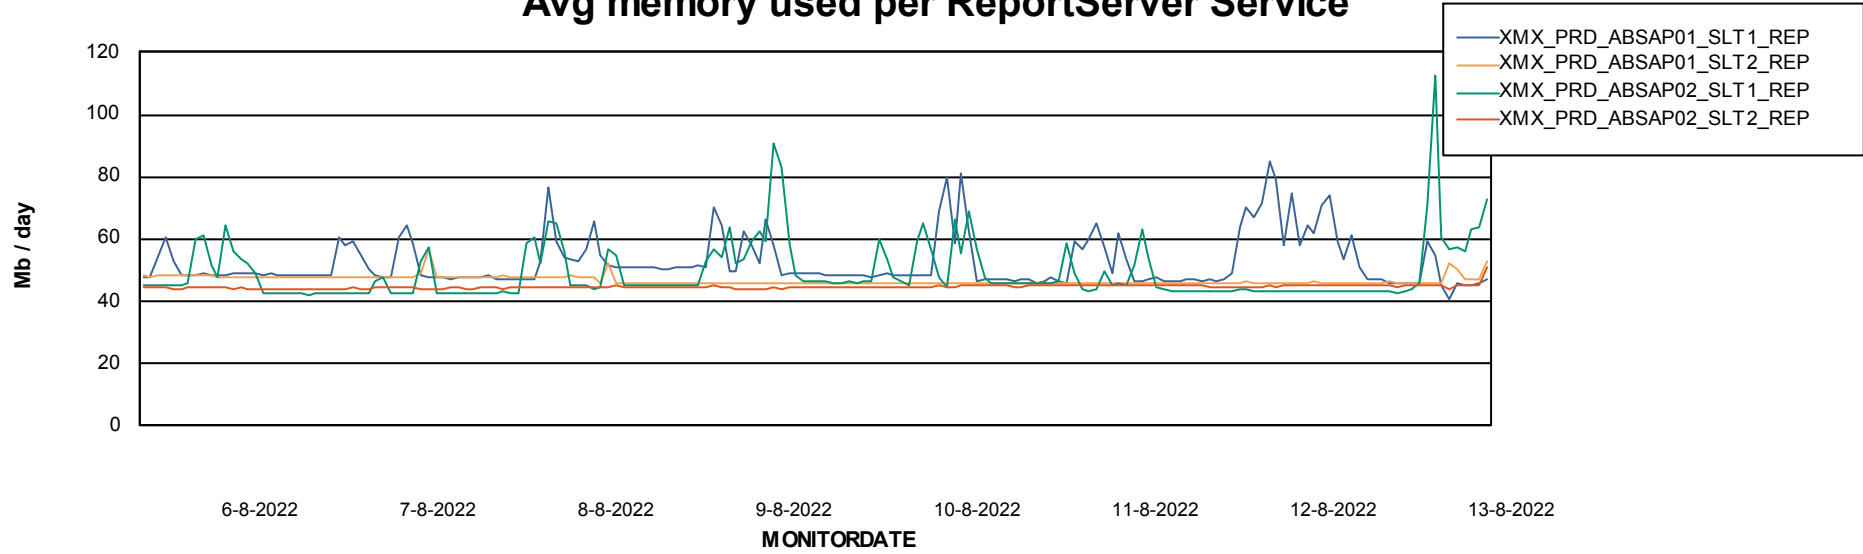

Avg memory used per ABS Server Service

Avg users per day per ABS server

Weekly SLA Customer Report

Customer XMX Production
Database ID 146

ABSSolute Application ReportServer Services

Avg memory used per ReportServer Service

Weekly SLA Customer Report

Customer XMX Production
Database ID 146

ABSSolute Web Component Services

Avg memory used per ABS Web component

Weekly SLA Customer Report

Customer XMX Production
Database ID 146

Disaster per ABS component