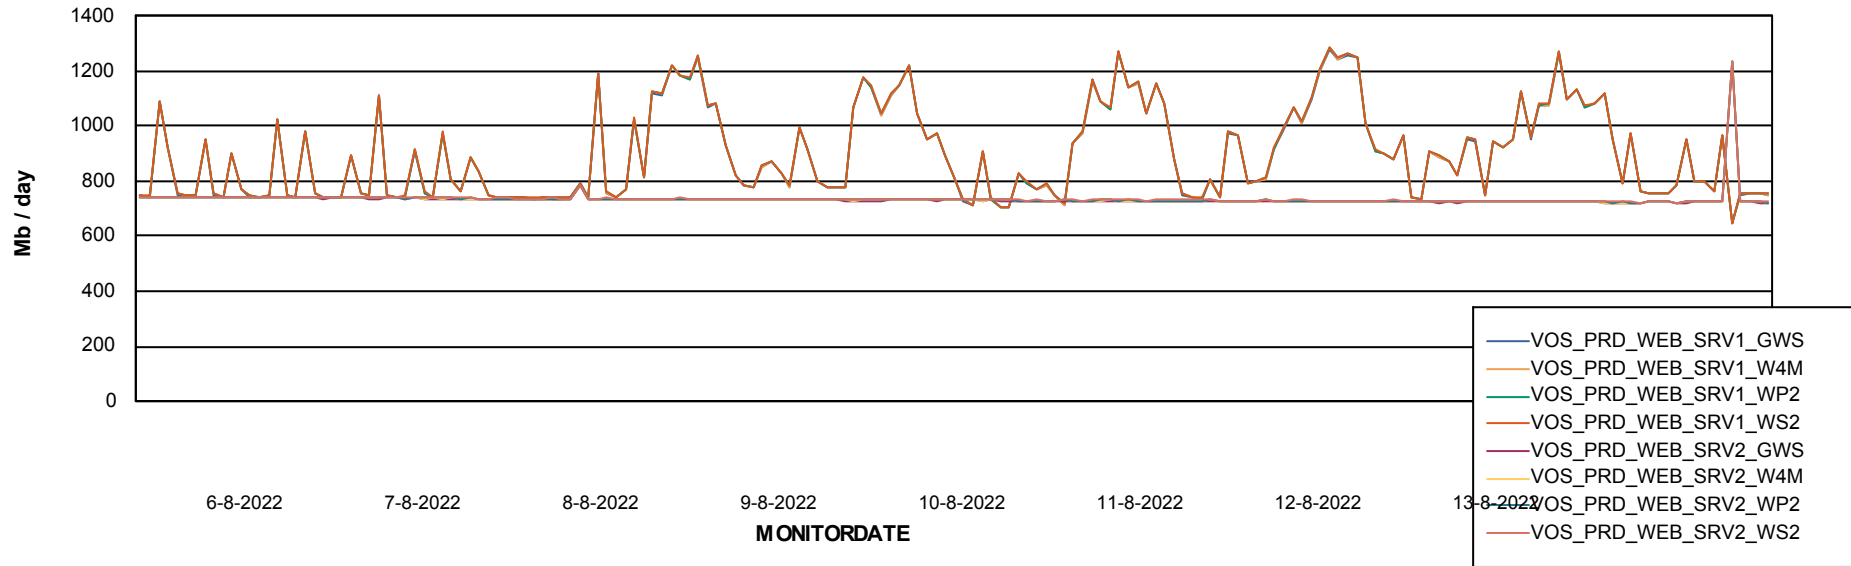

ABSSolute Web Component Services

Avg memory used per ABS Web component