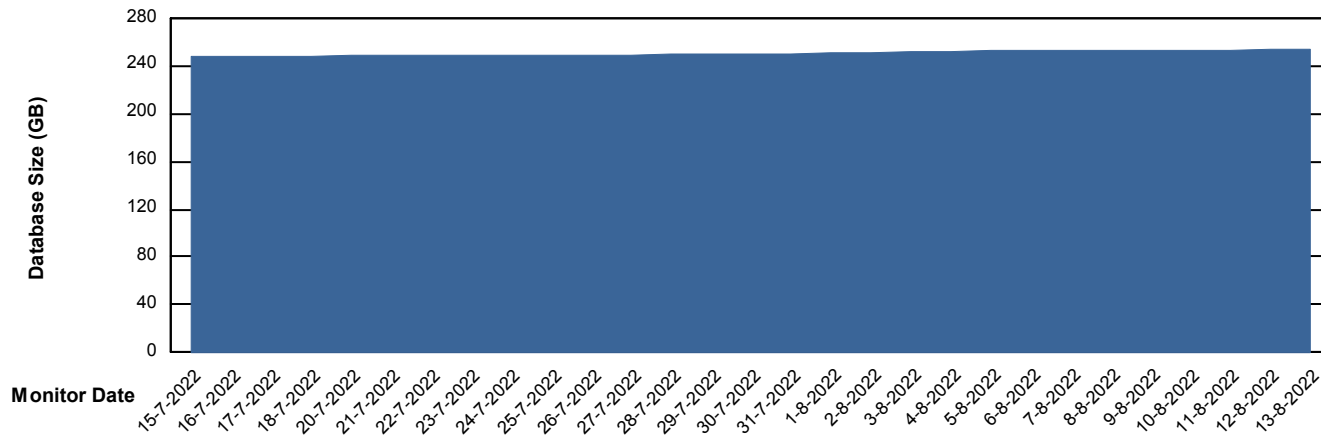

DATABASE SIZE VOSDB_Production

Database growth over last month