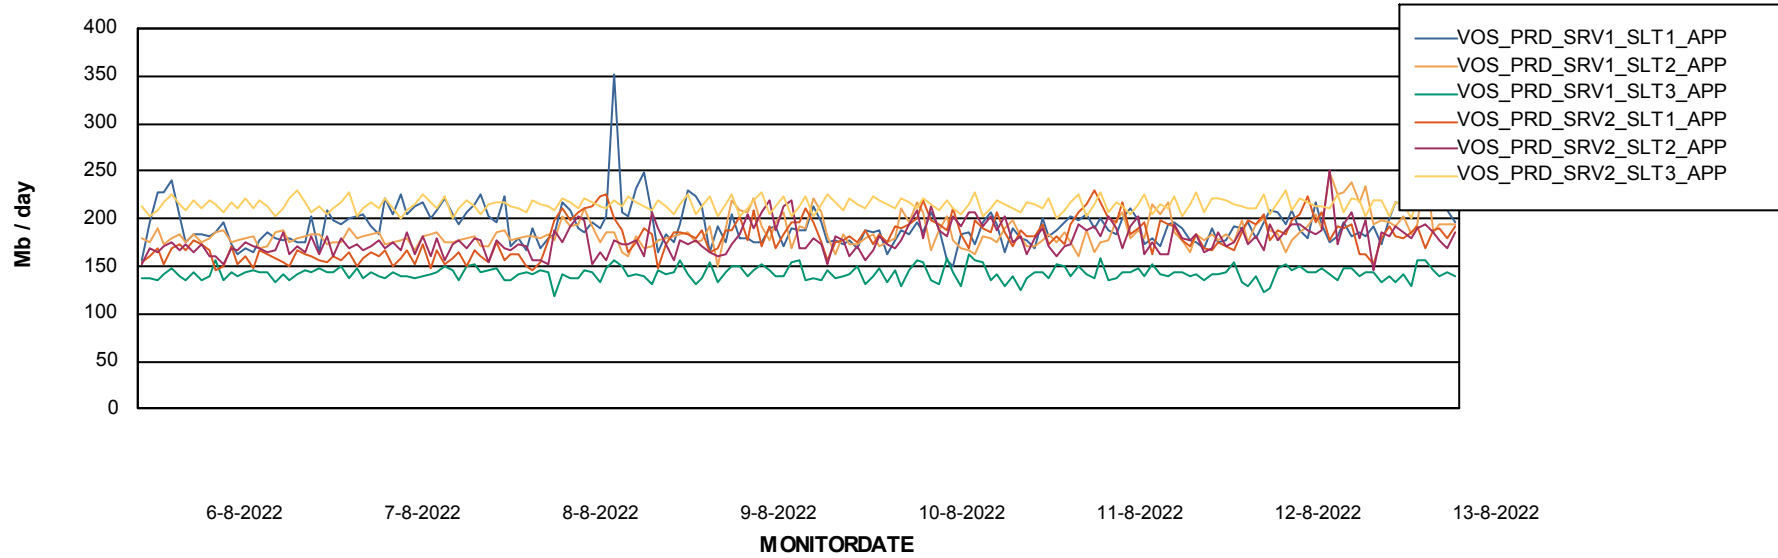

Standby Database Health VOS_Production

Recovery lag for last 7 days

Weekly SLA Customer Report

Customer VOS_Production
Database ID 143

ABSSolute Application Server Services

Avg memory used per ABS Server Service