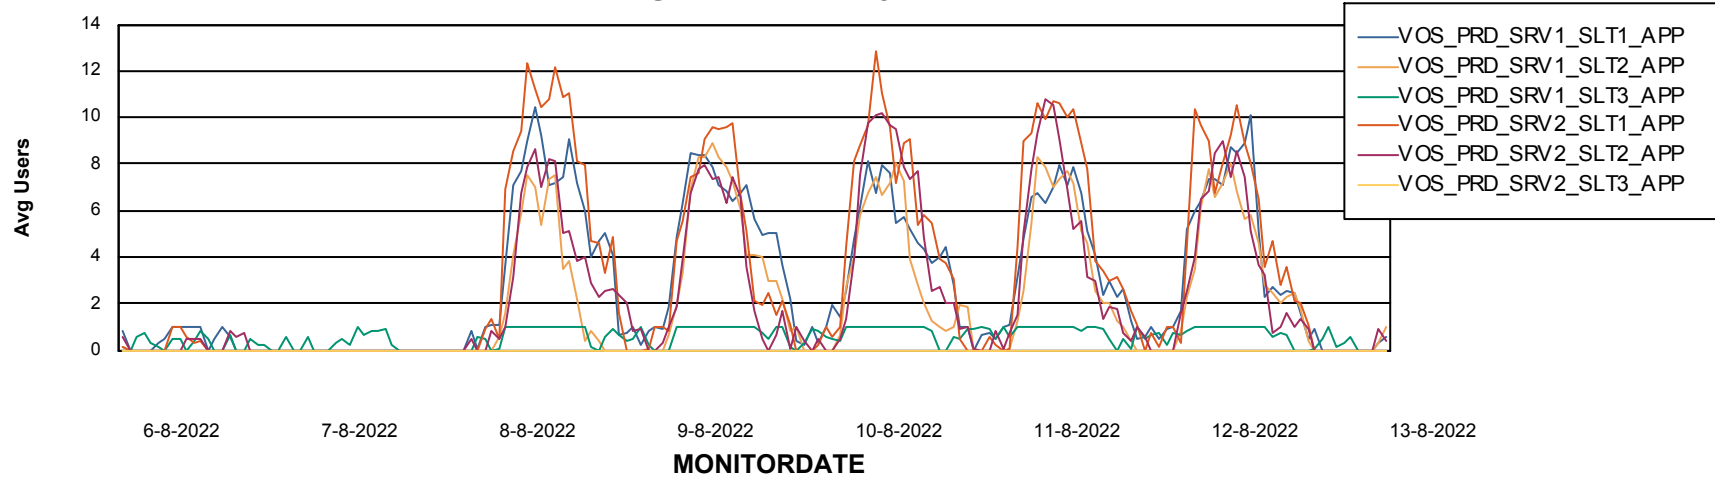

Avg users per day per ABS server