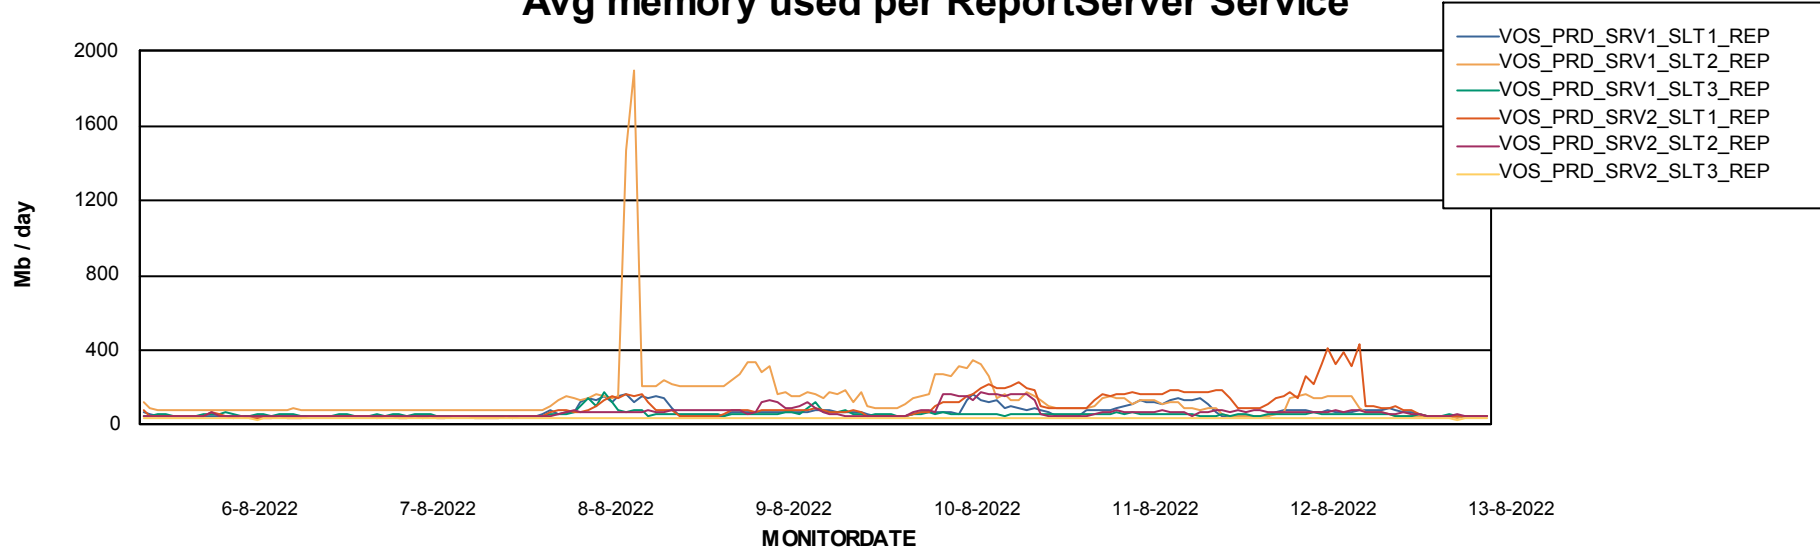

Avg users per day per ABS server

Weekly SLA Customer Report

Customer VOS_Production
Database ID 143

ABSSolute Application ReportServer Services

Avg memory used per ReportServer Service

Weekly SLA Customer Report