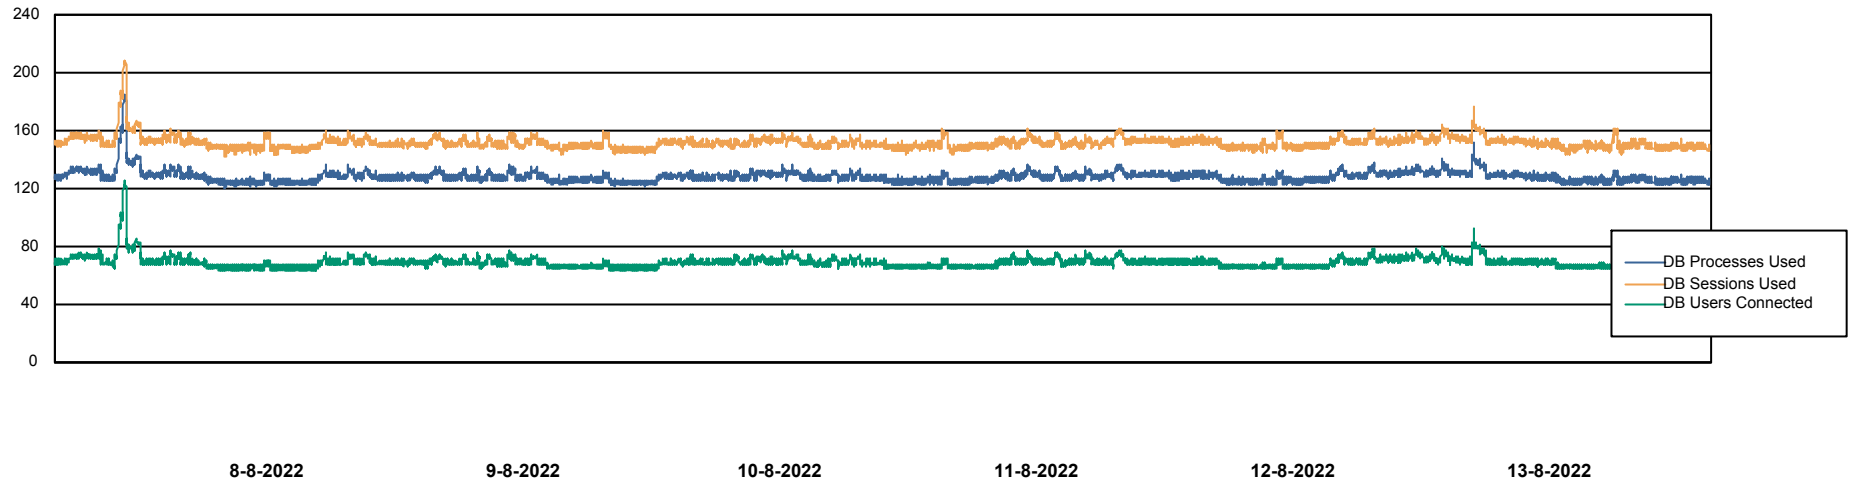

Weekly SLA Customer Report

Customer VOS_Production
Database ID 143

Database Performance VOSDB_BI

Weekly SLA Customer Report

Customer VOS_Production
Database ID 143

Database Performance VOSDB_Production

Weekly SLA Customer Report