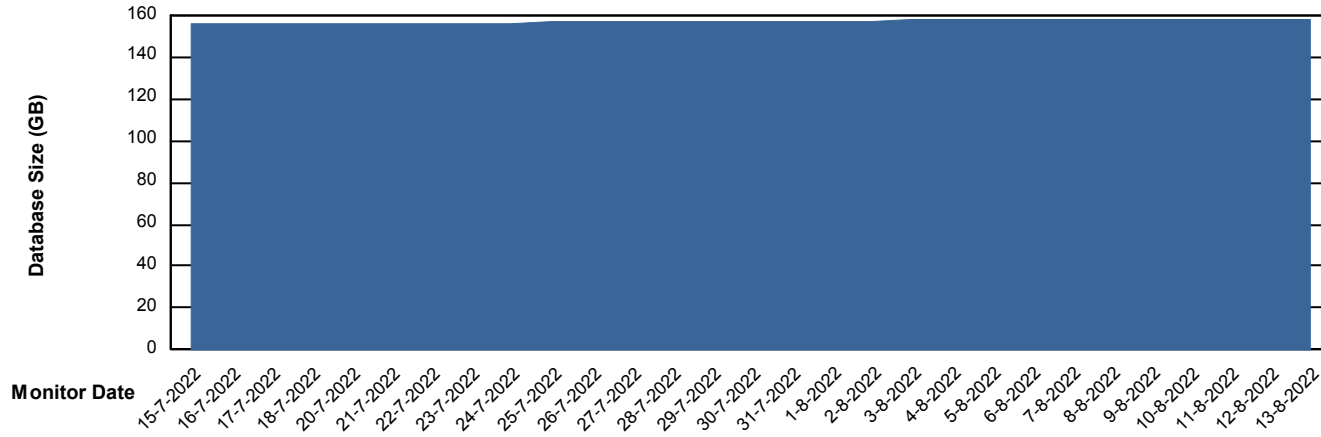

Customer VOS_Production
Database ID 143

Database Performance VOSDB_Standby

DB Processes Max 1,000

Weekly SLA Customer Report

Customer VOS_Production
Database ID 143

DATABASE SIZE VOSDB_BI

Database growth over last month