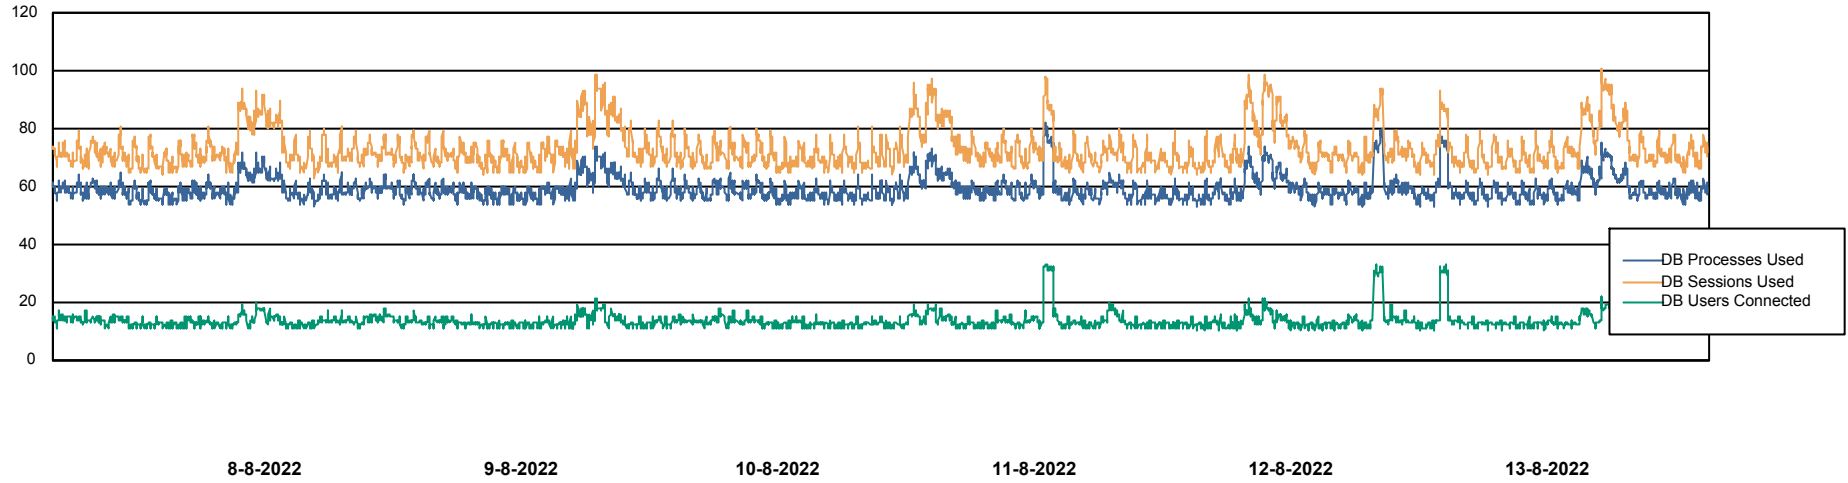

Database Performance VOSDB_BI