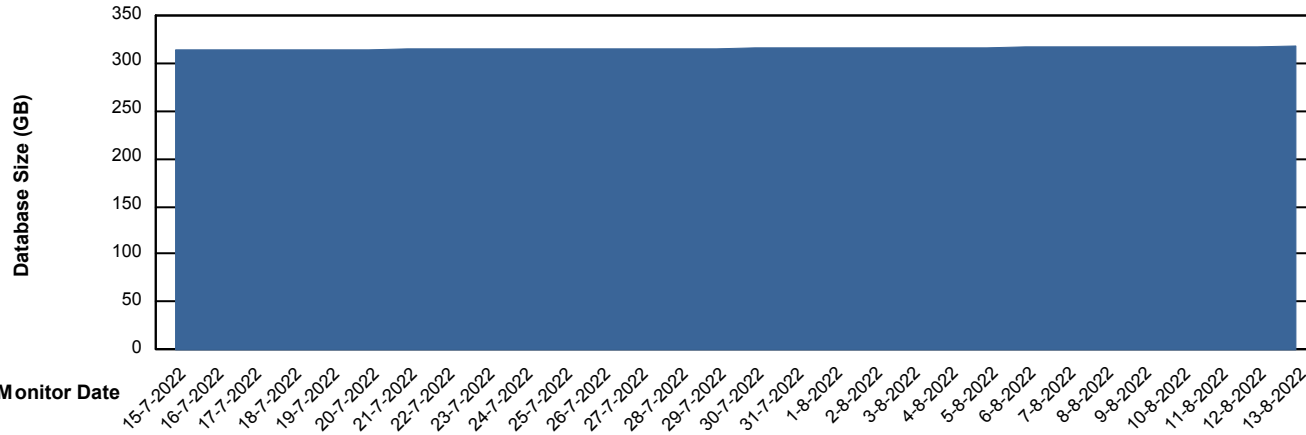

Weekly SLA Customer Report

Customer VEN_Production
Database ID 35

Database Performance VENDB_Production

Weekly SLA Customer Report

Customer VEN_Production
Database ID 35

Database Performance VENDB_Standby

DB Processes Max 300

Weekly SLA Customer Report

Customer VEN_Production
 Database ID 35

DATABASE SIZE VENDB_Production

Database growth over last month

Database Tablespace VENDB_Production

Date	Tablespace Name	Filesize (Gb)	Usedsize (Gb)	Percentage free
13-8-2022	ABSDATA	192	161	16
	INDX	177	148	17
12-8-2022	ABSDATA	192	160	17
	INDX	177	148	17
11-8-2022	ABSDATA	192	160	17
	INDX	177	147	17
10-8-2022	ABSDATA	192	160	17
	INDX	177	147	17
9-8-2022	ABSDATA	192	160	17
	INDX	177	147	17
8-8-2022	ABSDATA	192	160	17
	INDX	177	147	17
7-8-2022	ABSDATA	192	160	17
	INDX	177	147	17