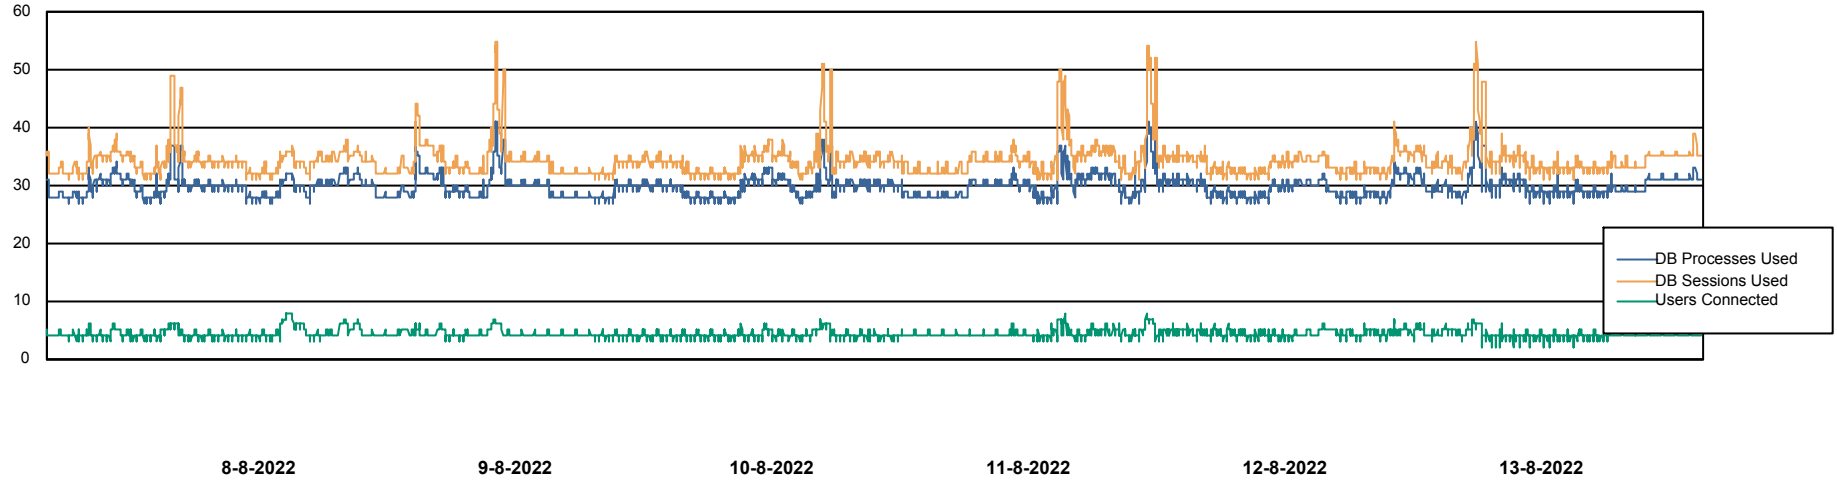

Weekly SLA Customer Report

Customer SPO_Production Silver
Database ID 57

Harddisk Usage SPO_PRD_ORACLE_BI1

	Free disk space on c: (%)	Total disk space on c: (Gb)	Free disk space on d: (%)	Total disk space on d: (Gb)	Free disk space on e: (%)	Total disk space on e: (Gb)	Free disk space on f: (%)	Total disk space on f: (Gb)
13-8-2022	21	80	22	200	72	100	100	50
12-8-2022	21	80	22	200	72	100	100	50
11-8-2022	21	80	22	200	89	100	100	50
10-8-2022	21	80	23	200	100	100	100	50
9-8-2022	21	80	23	200	100	100	100	50
8-8-2022	21	80	23	200	100	100	100	50
7-8-2022	21	80	23	200	100	100	100	50

Weekly SLA Customer Report

Customer SPO_Production Silver
Database ID 57

Database Performance SPODB_BI

DB Processes Max 500
DB Sessions Max 772

Weekly SLA Customer Report

Customer SPO_Production Silver
Database ID 57