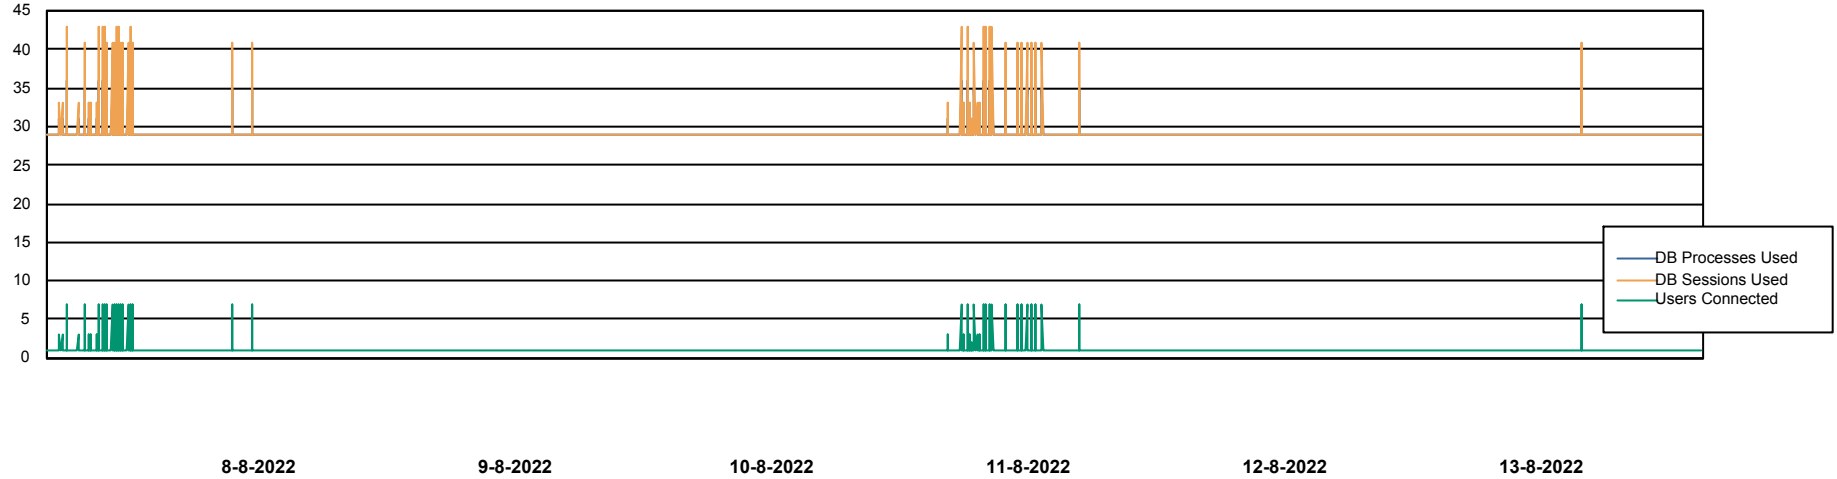

Database Performance SPODB_Production

DB Processes Max 300
DB Sessions Max 472

Weekly SLA Customer Report

Customer SPO_Production Silver
Database ID 57

Database Performance SPODB_Standby

DB Processes Max 300
DB Sessions Max 472