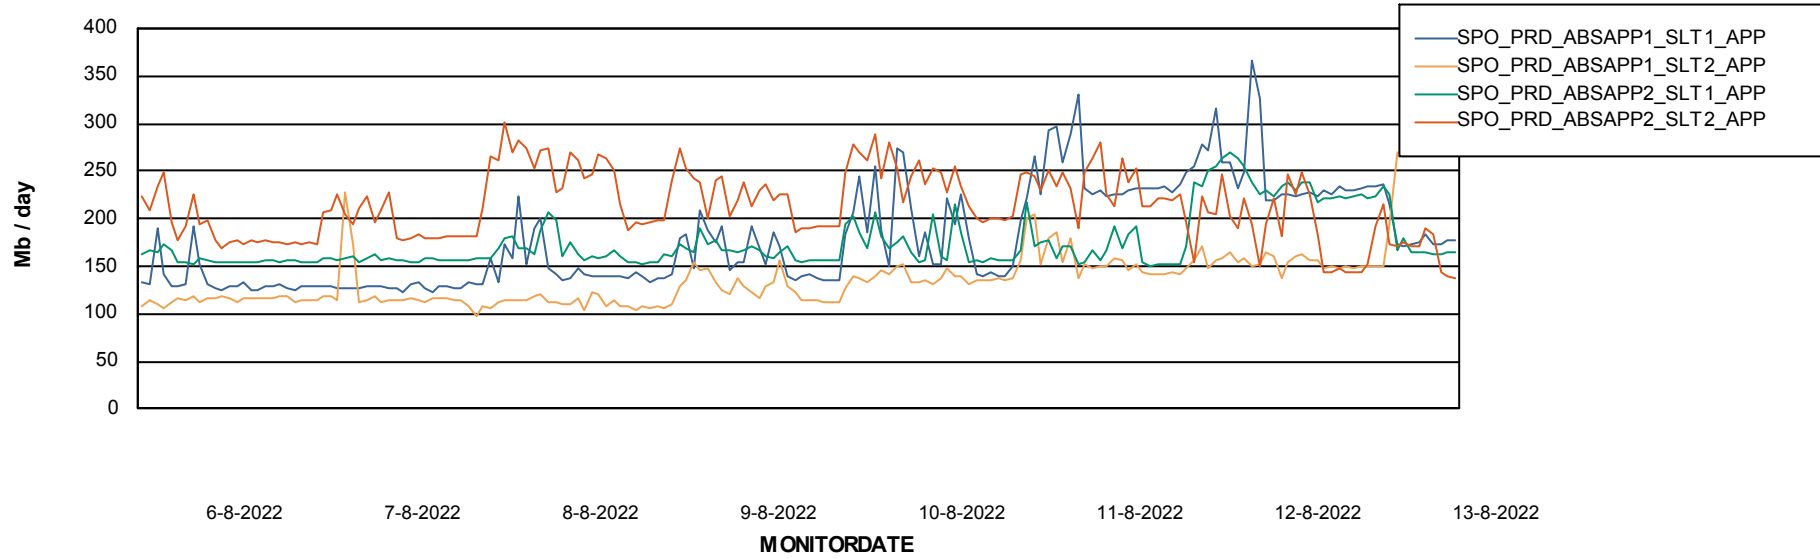

Standby Database Health SPO_Production Silver

Recovery lag for last 7 days

Weekly SLA Customer Report

Customer SPO_Production Silver
Database ID 57

ABSSolute Application Server Services

Avg memory used per ABS Server Service