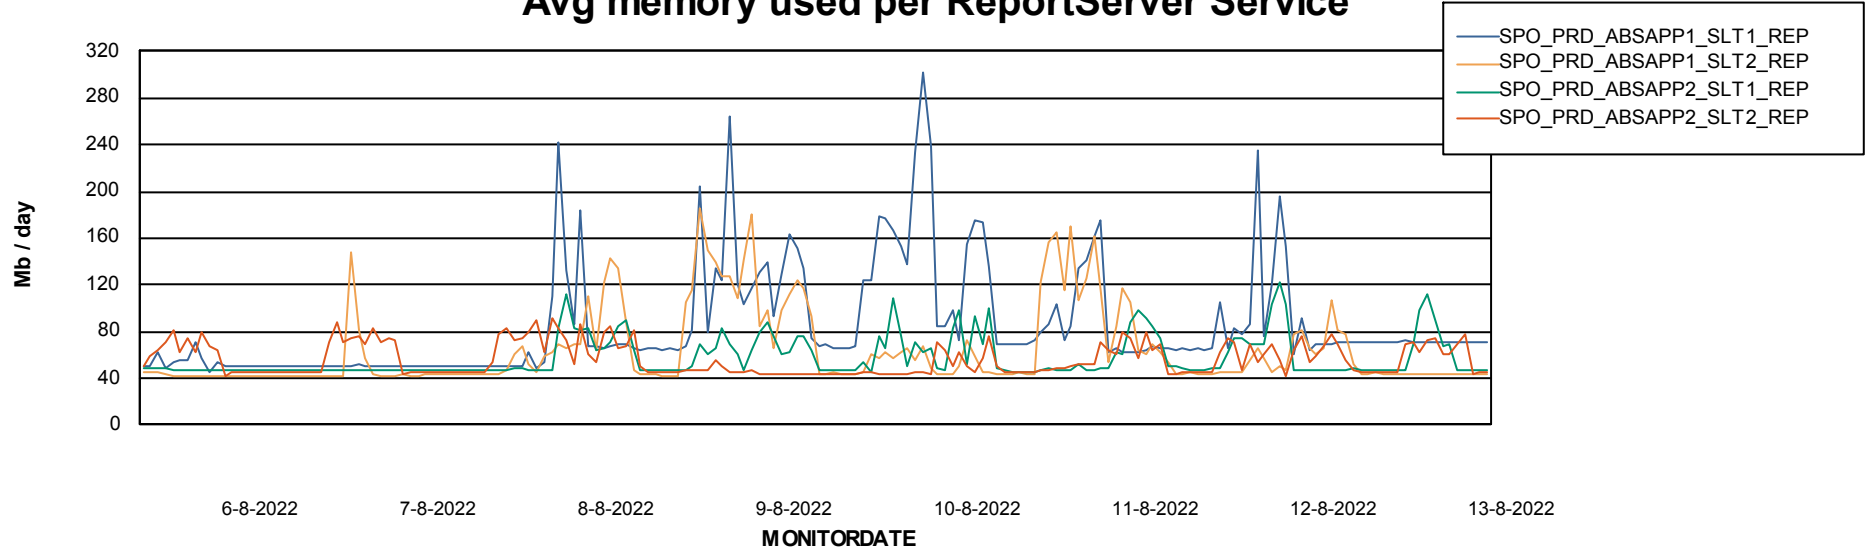

Avg users per day per ABS server

Weekly SLA Customer Report

Customer SPO_Production Silver
Database ID 57

ABSSolute Application ReportServer Services

Avg memory used per ReportServer Service

Weekly SLA Customer Report