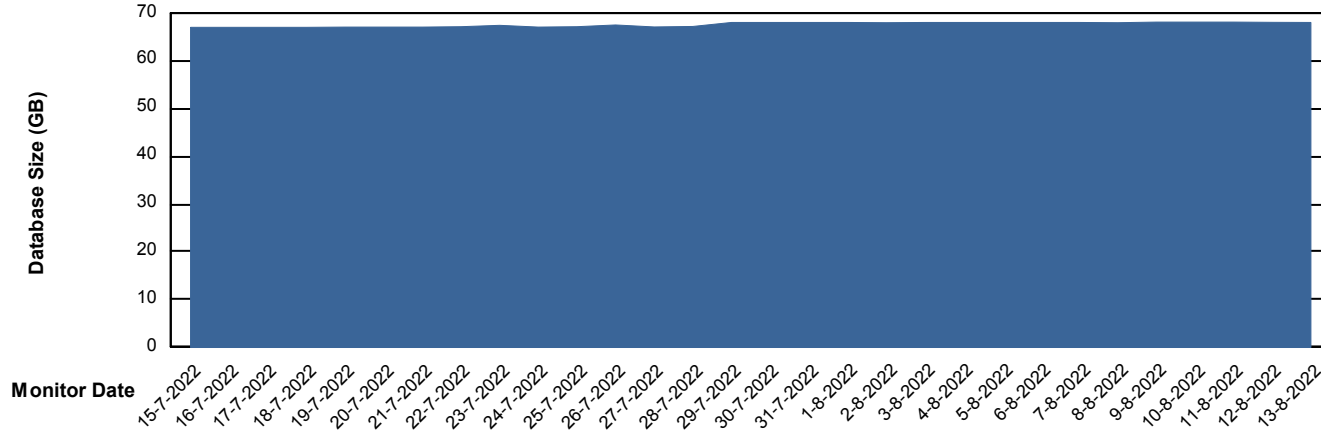

Database Performance SPODB_Production

DB Processes Max 300
DB Sessions Max 472

Weekly SLA Customer Report

Customer SPO_Production Silver
Database ID 57

Database Performance SPODB_Standby

DB Processes Max 300
DB Sessions Max 472

Weekly SLA Customer Report

Customer SPO_Production Silver
Database ID 57

DATABASE SIZE SPODB_BI

Database growth over last month

DATABASE SIZE SPODB_Production

Database growth over last month

Weekly SLA Customer Report