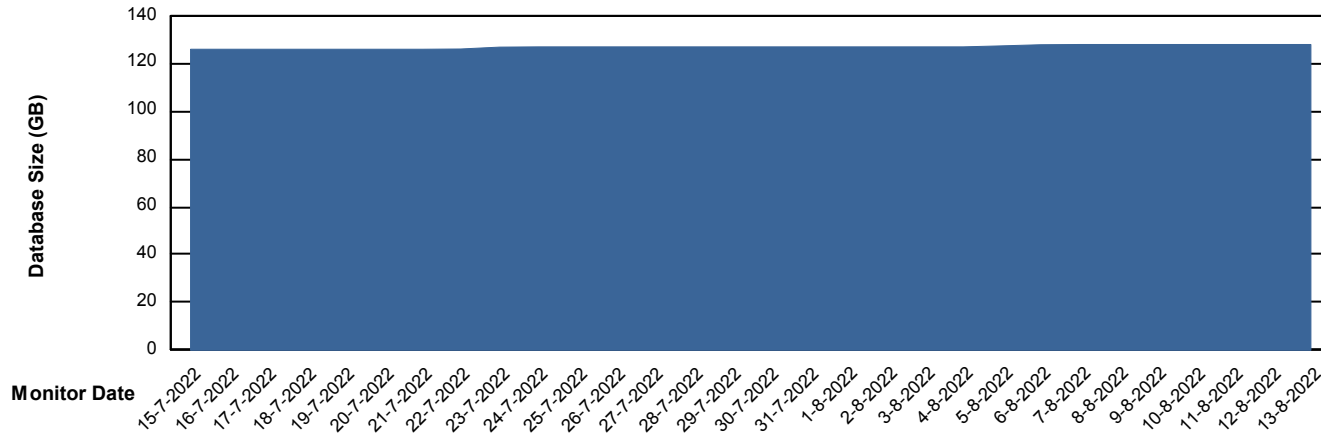

Weekly SLA Customer Report

Customer SPO_Production Silver
Database ID 57

DATABASE SIZE SPODB_BI

Database growth over last month

DATABASE SIZE SPODB_Production

Database growth over last month

Weekly SLA Customer Report

Customer SPO_Production Silver
 Database ID 57

Database Tablespace SPODB_BI

Date	Tablespace Name	Filesize (Gb)	Usedsize (Gb)	Percentage free
13-8-2022	ABSDATA	36	29	19
	INDX	80	38	53
12-8-2022	ABSDATA	36	29	19
	INDX	80	38	53
11-8-2022	ABSDATA	36	29	19
	INDX	80	38	53
10-8-2022	ABSDATA	34	29	15
	INDX	80	38	53
9-8-2022	ABSDATA	34	29	15
	INDX	80	38	53
8-8-2022	ABSDATA	34	28	18
	INDX	80	37	54
7-8-2022	ABSDATA	34	28	18
	INDX	80	37	54