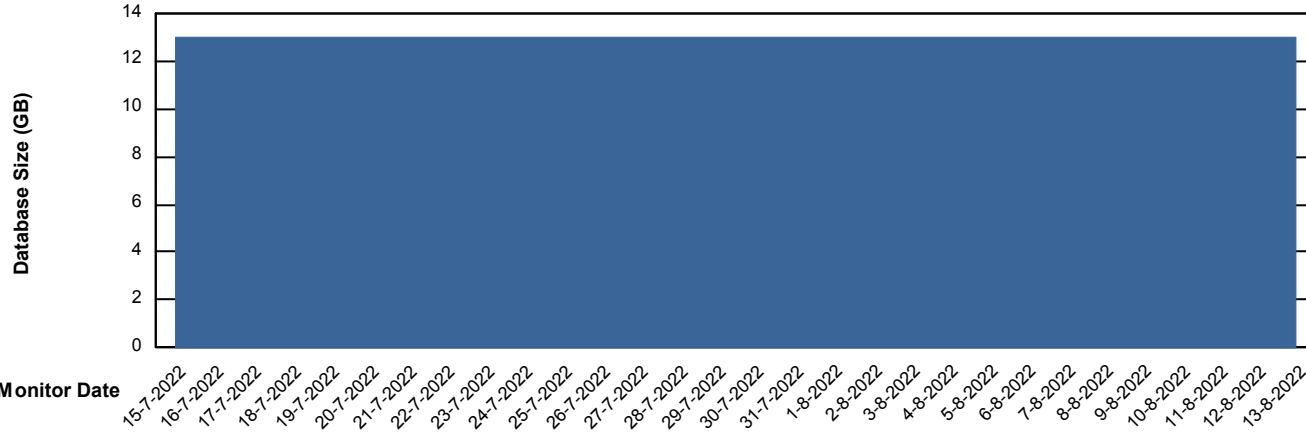

DATABASE SIZE SPIDB_Production

Database growth over last month

Database Tablespace SPIDB_Production

Date	Tablespace Name	Filesize (Gb)	Usedsize (Gb)	Percentage free
13-8-2022	ABSDATA	5	2	50
	INDX	8	4	48
12-8-2022	ABSDATA	5	2	50
	INDX	8	4	48
11-8-2022	ABSDATA	5	2	50
	INDX	8	4	48
10-8-2022	ABSDATA	5	2	50
	INDX	8	4	48
9-8-2022	ABSDATA	5	2	51
	INDX	8	4	49
8-8-2022	ABSDATA	5	2	51
	INDX	8	4	49
7-8-2022	ABSDATA	5	2	51
	INDX	8	4	49