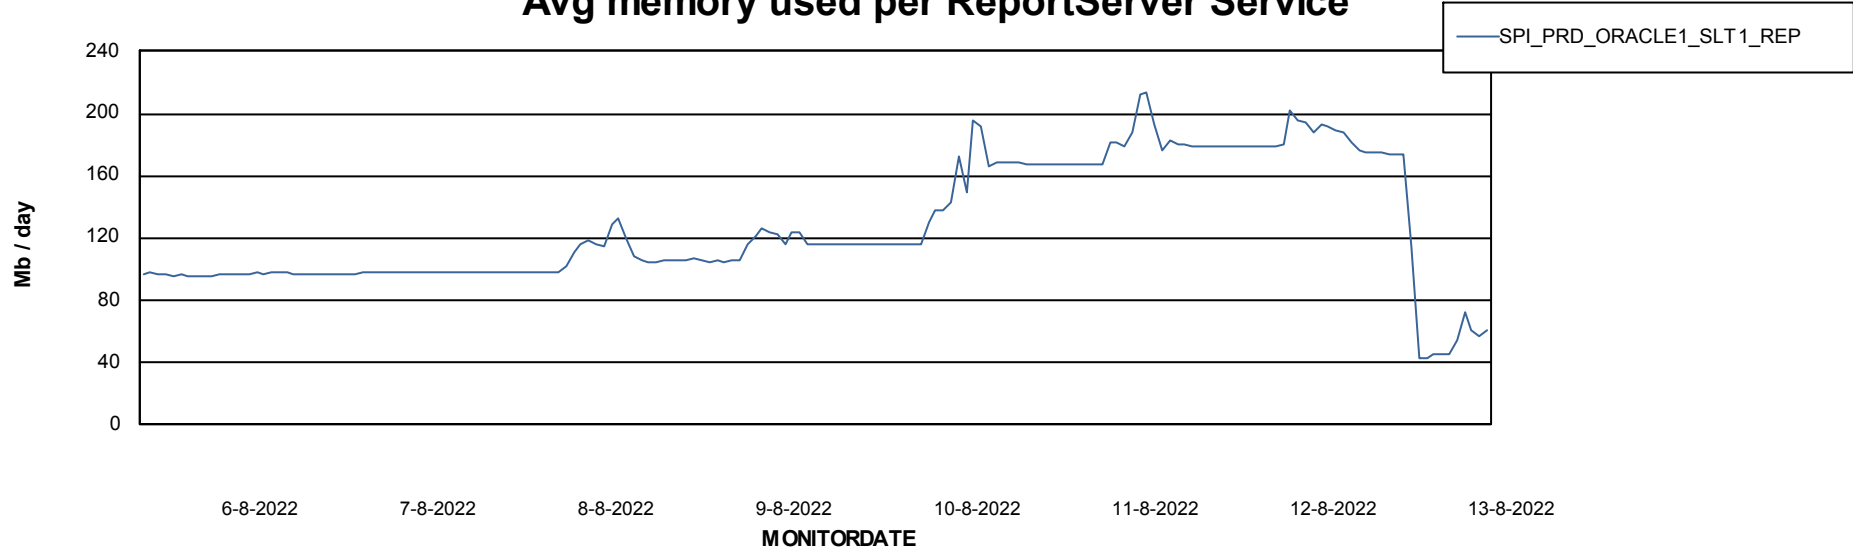

ABSSolute Application ReportServer Services

Avg memory used per ReportServer Service