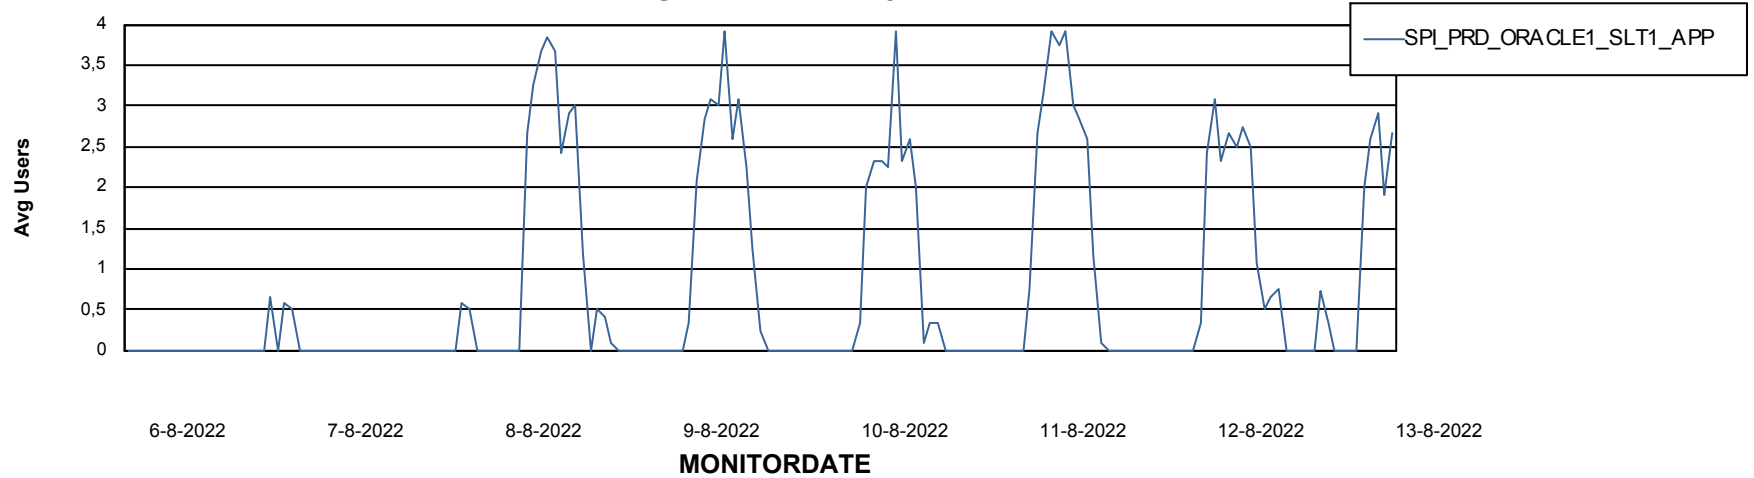

Avg users per day per ABS server