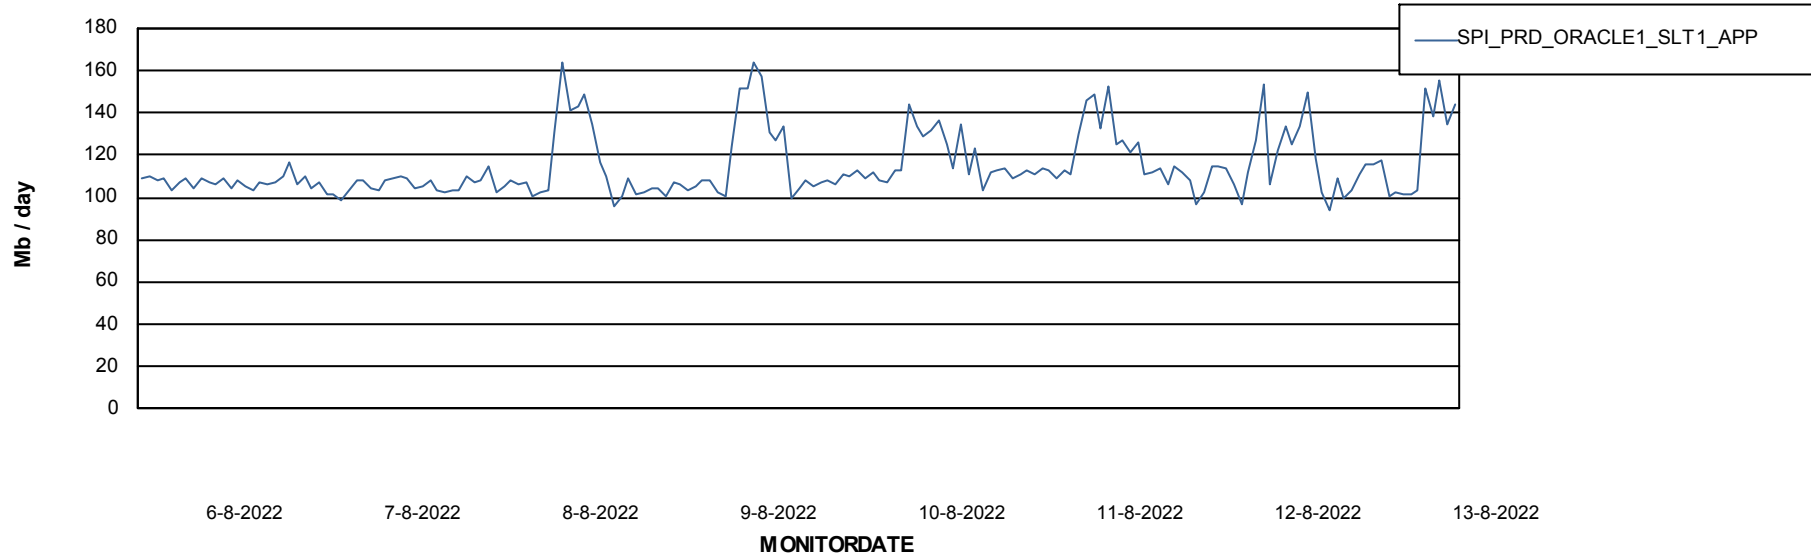

ABSSolute Application Server Services

Avg memory used per ABS Server Service