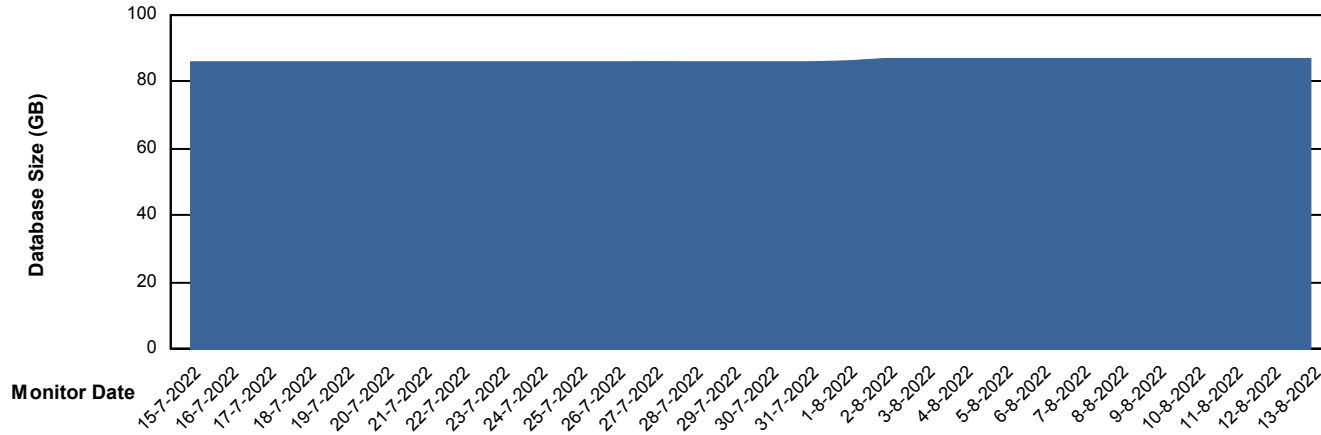

Database Performance RSS_DB_Standby (2020)

DB Processes Max 300
DB Sessions Max 472

Weekly SLA Customer Report

Customer RSS Production
 Database ID 52

DATABASE SIZE RSS_DB_Primary (2020)

Database growth over last month

Database Tablespace RSS_DB_Primary (2020)

Date	Tablespace Name	Filesize (Gb)	Usedsize (Gb)	Percentage free
13-8-2022	ABSDATA	47	39	17
	INDX	55	46	16
12-8-2022	ABSDATA	47	39	17
	INDX	55	46	16
11-8-2022	ABSDATA	47	39	17
	INDX	55	46	16
10-8-2022	ABSDATA	47	39	17
	INDX	55	45	18
9-8-2022	ABSDATA	47	39	17
	INDX	55	45	18
8-8-2022	ABSDATA	47	39	17
	INDX	55	45	18
7-8-2022	ABSDATA	47	39	17
	INDX	55	45	18