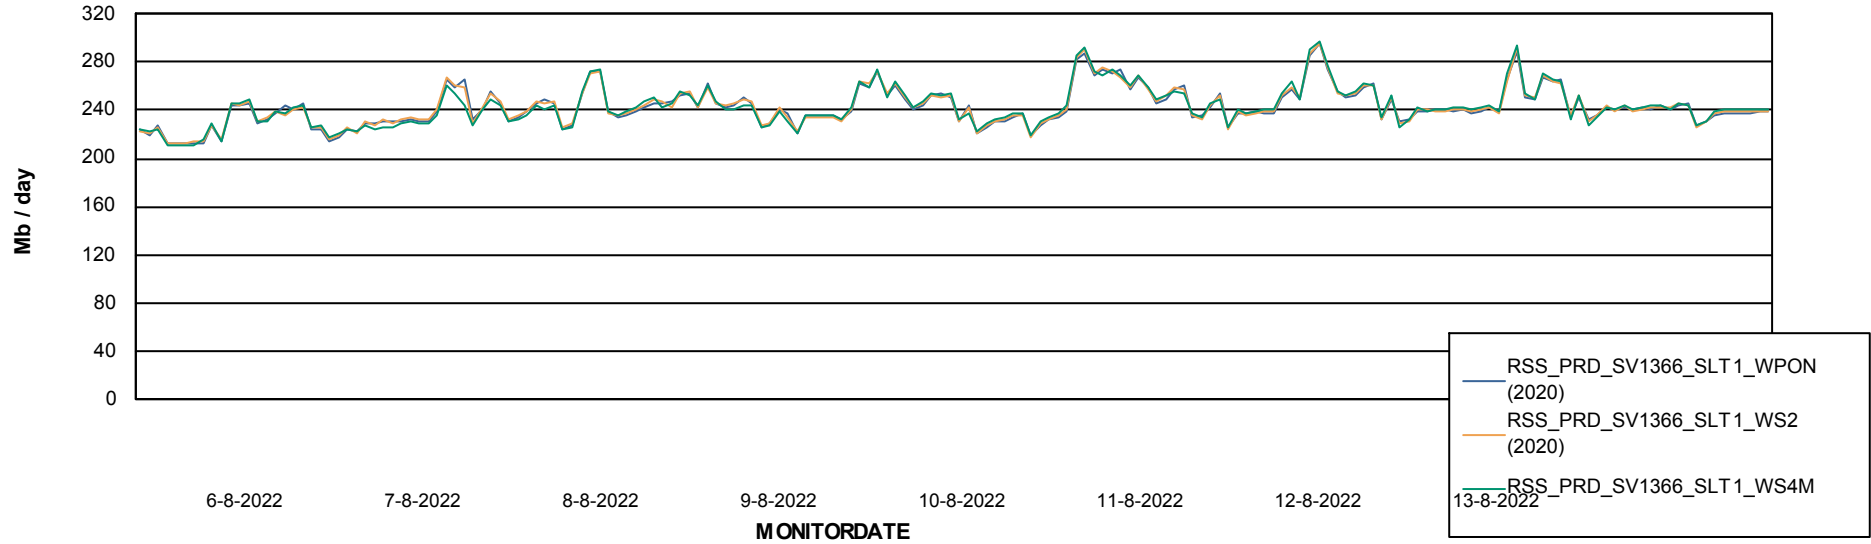

ABSSolute Web Component Services

Avg memory used per ABS Web component