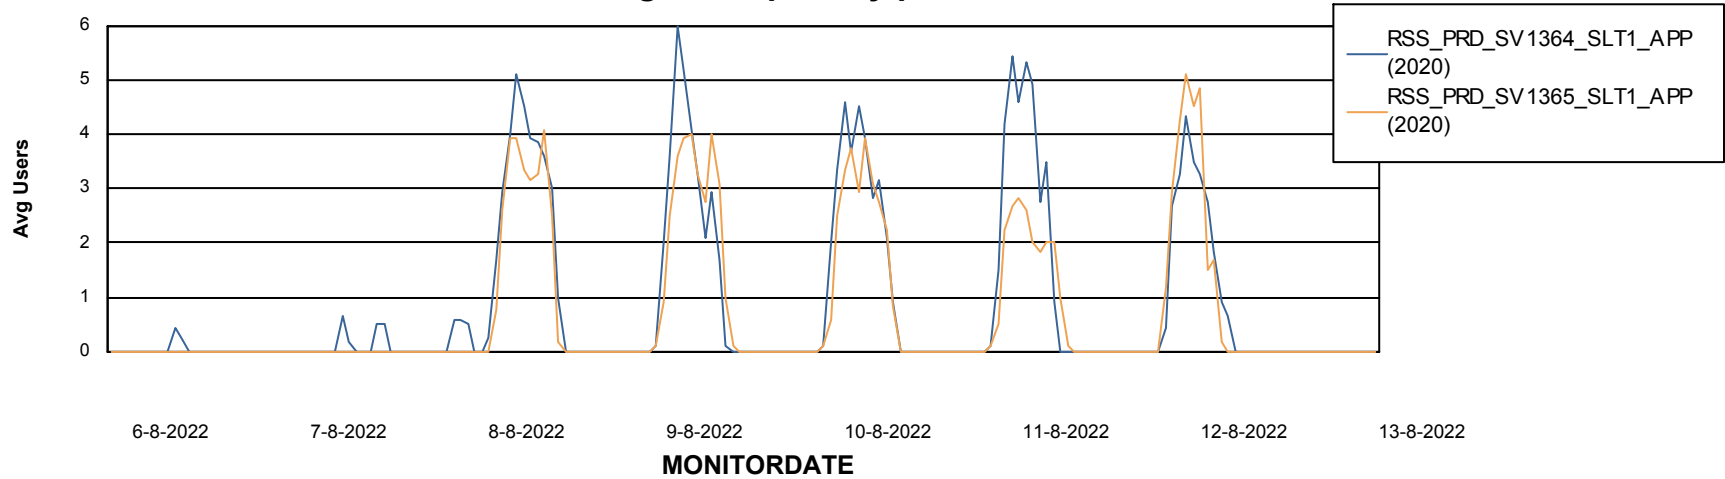

Avg users per day per ABS server