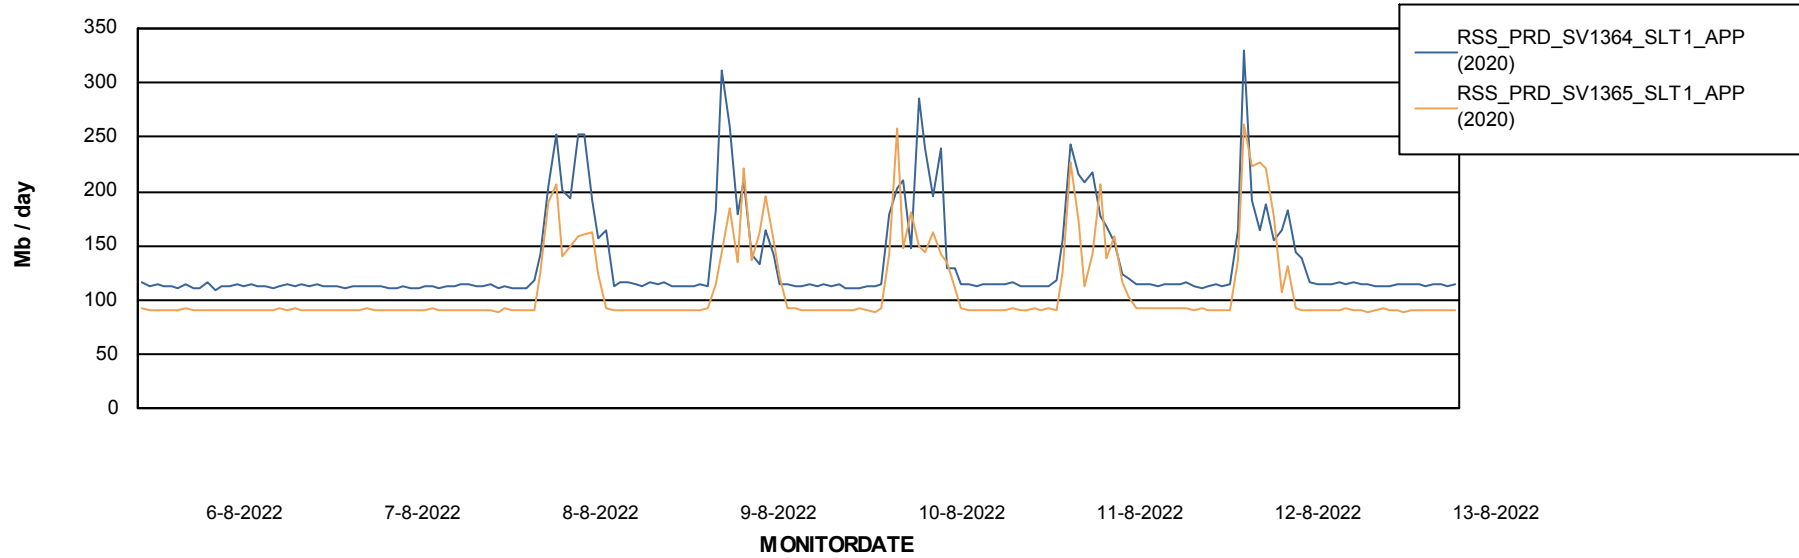

ABSSolute Application Server Services

Avg memory used per ABS Server Service