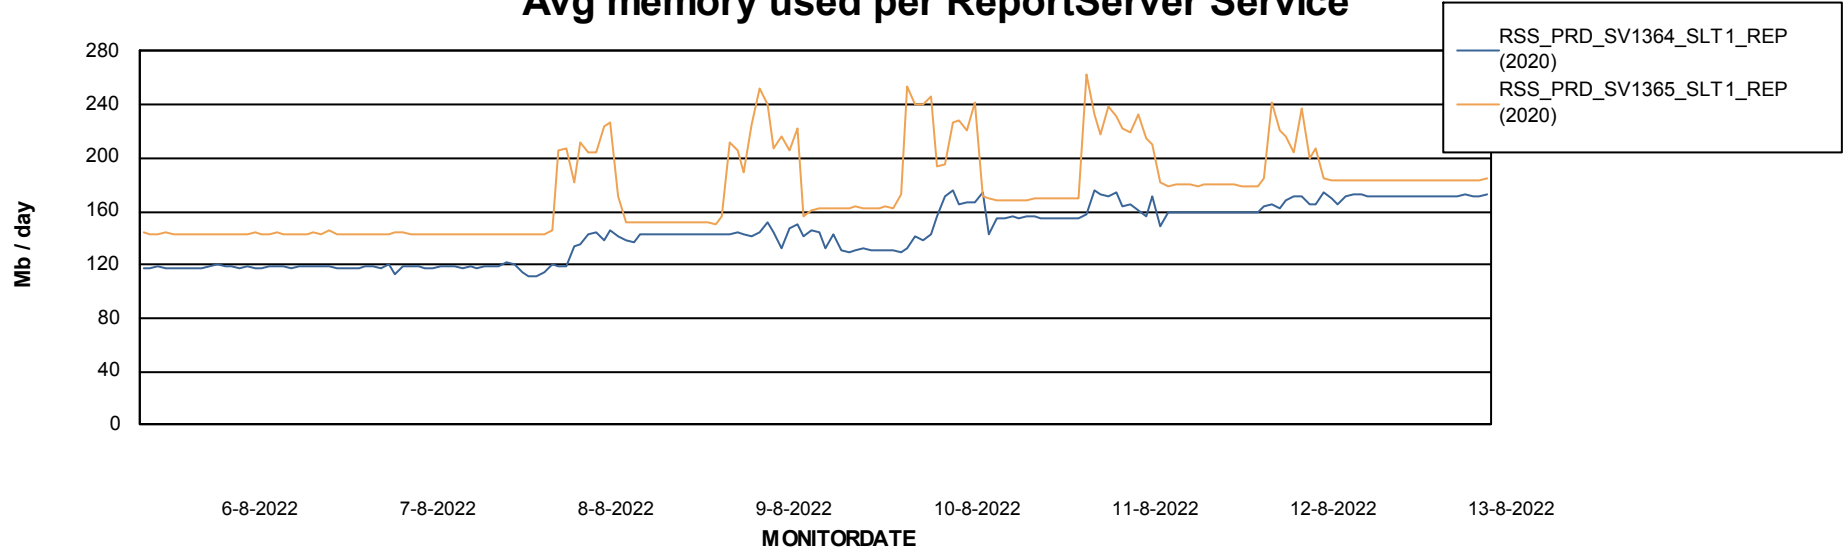

Avg memory used per ABS Server Service

Avg users per day per ABS server

Weekly SLA Customer Report

Customer RSS Production
Database ID 52

ABSSolute Application ReportServer Services

Avg memory used per ReportServer Service