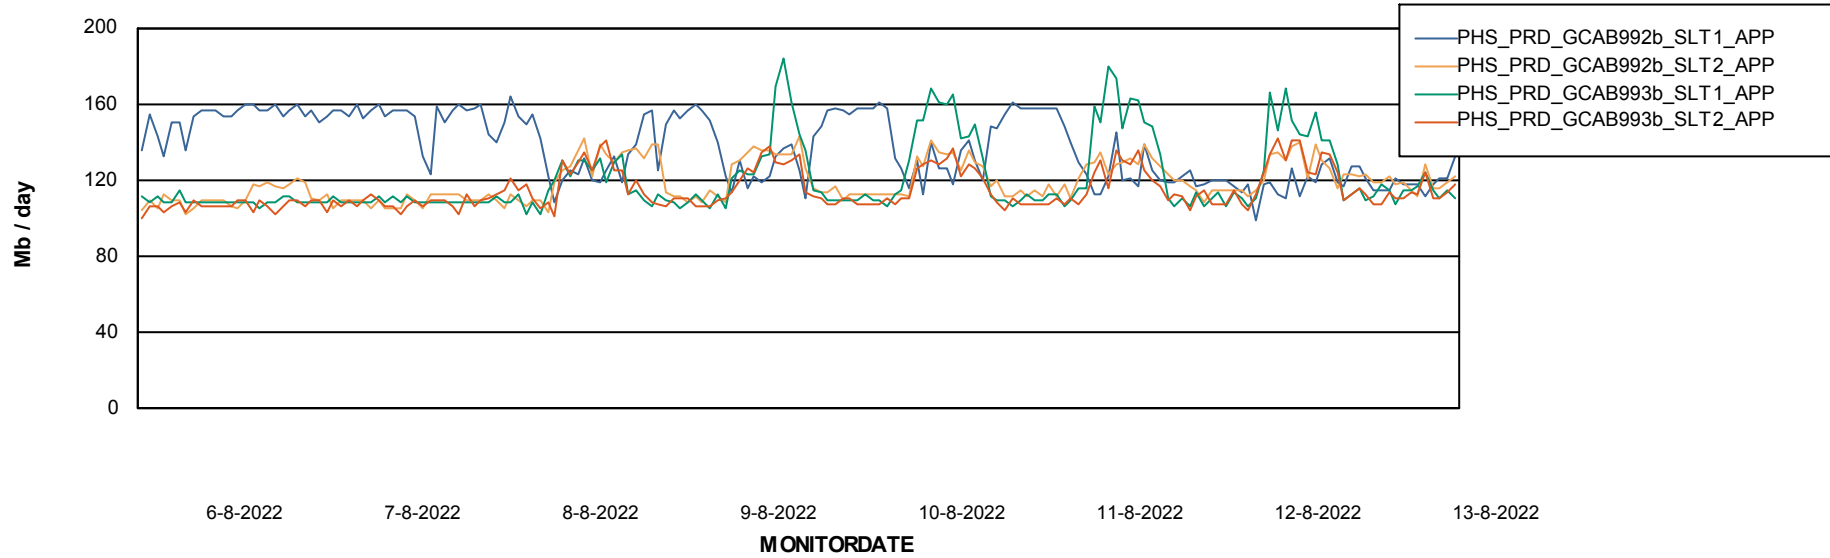

ABSolute Application Server Services

Avg memory used per ABS Server Service