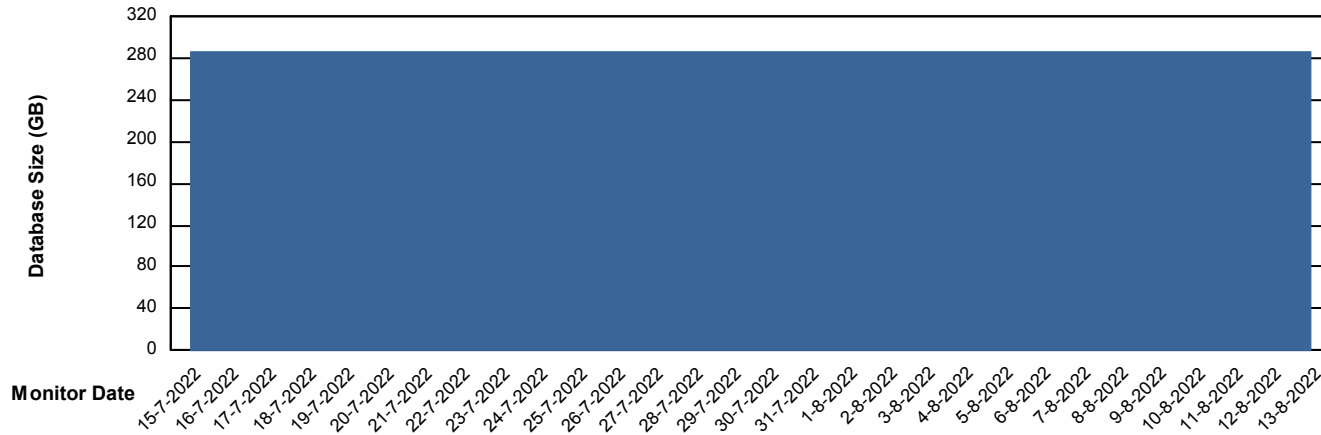

DATABASE SIZE PHSDB_Test

Database growth over last month