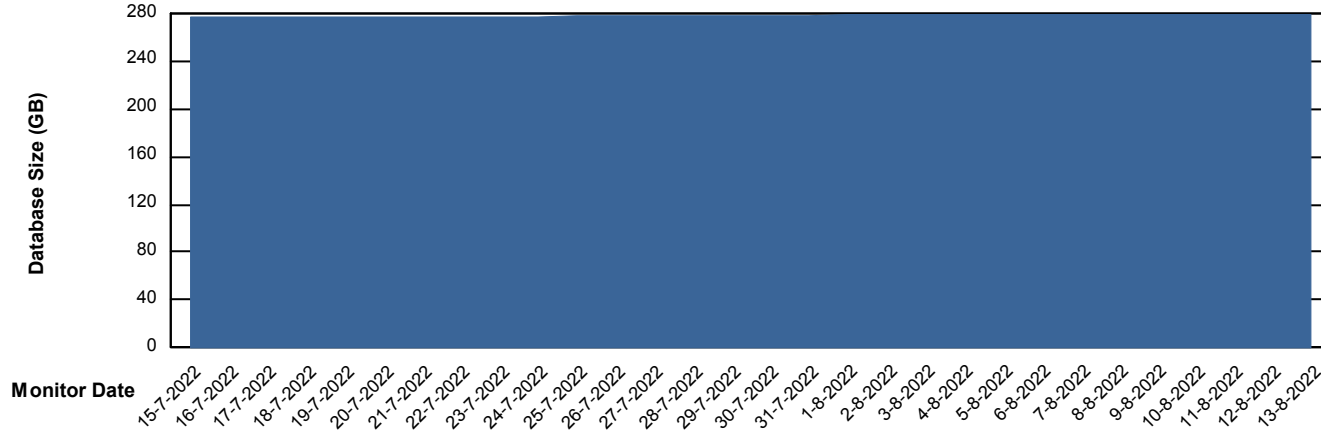

DATABASE SIZE PHSDB_Production

Database growth over last month