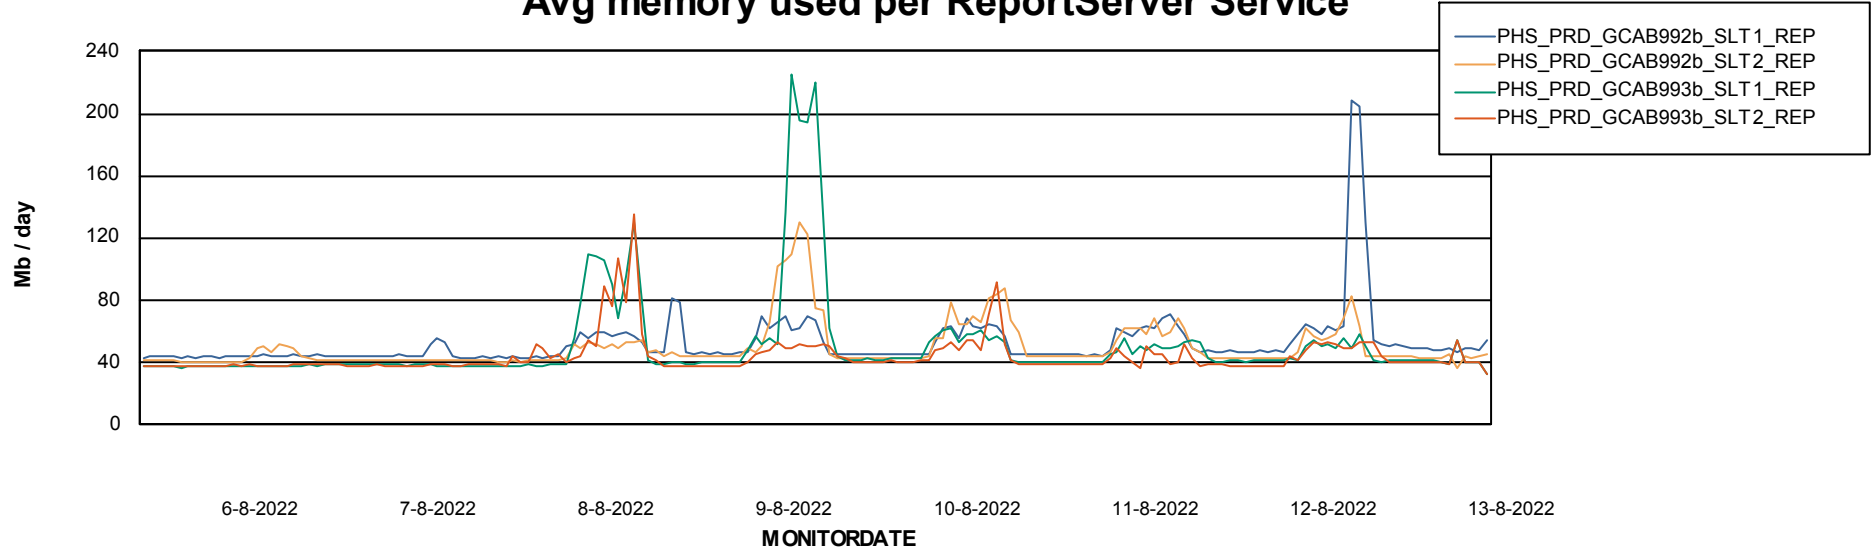

ABSSolute Application ReportServer Services

Avg memory used per ReportServer Service