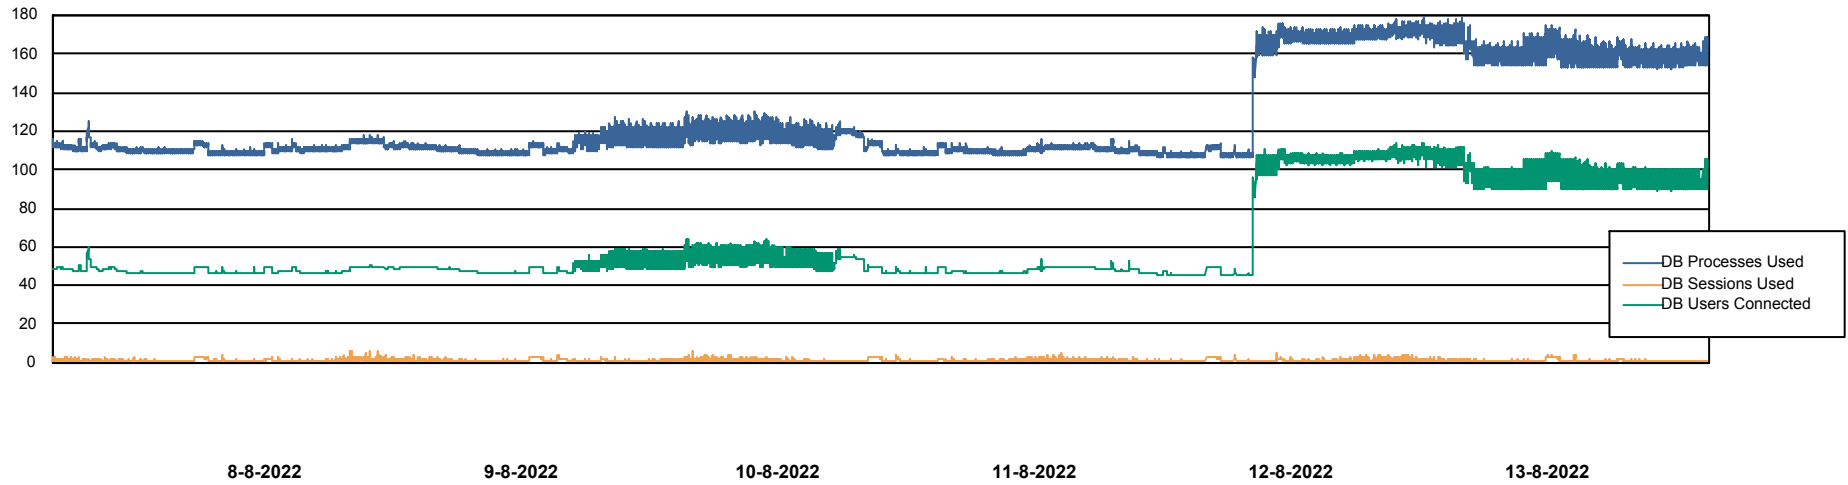

Database Performance PHSDB_Production

DB Processes Max 1,000