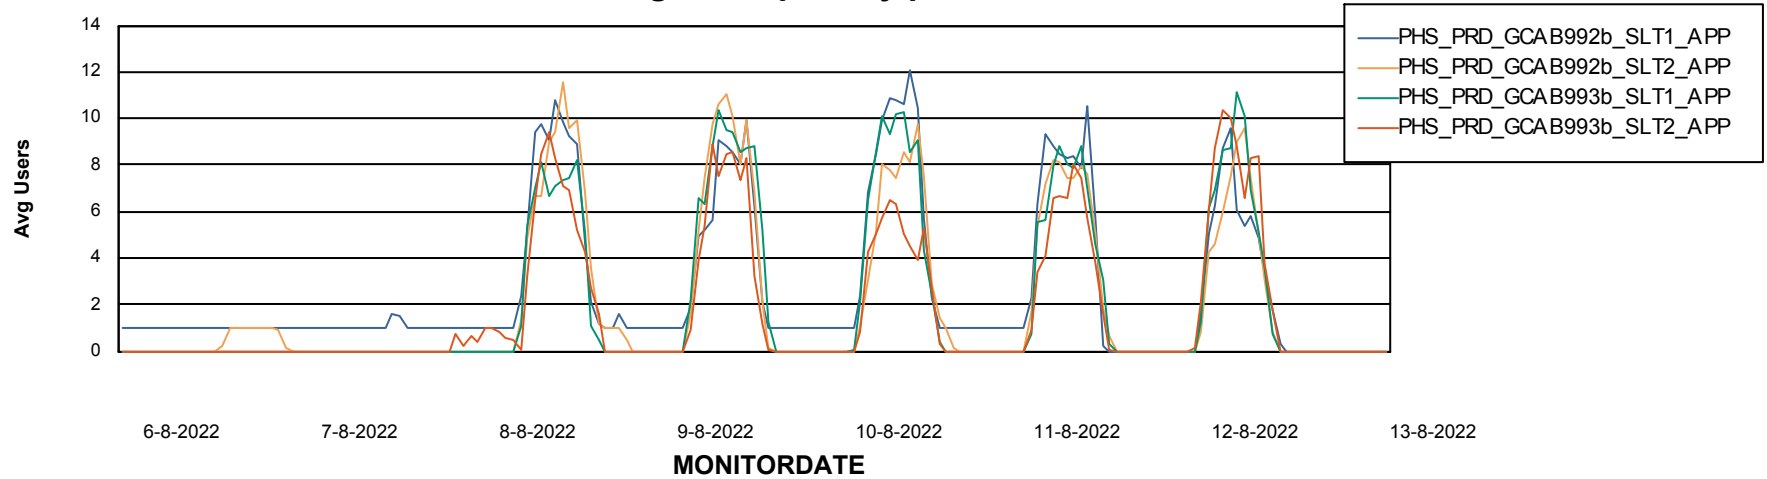

Weekly SLA Customer Report

Customer PHS_Production
Database ID 47

ABSolute Application Server Services

Avg memory used per ABS Server Service

Avg users per day per ABS server

Weekly SLA Customer Report

Customer PHS_Production
Database ID 47