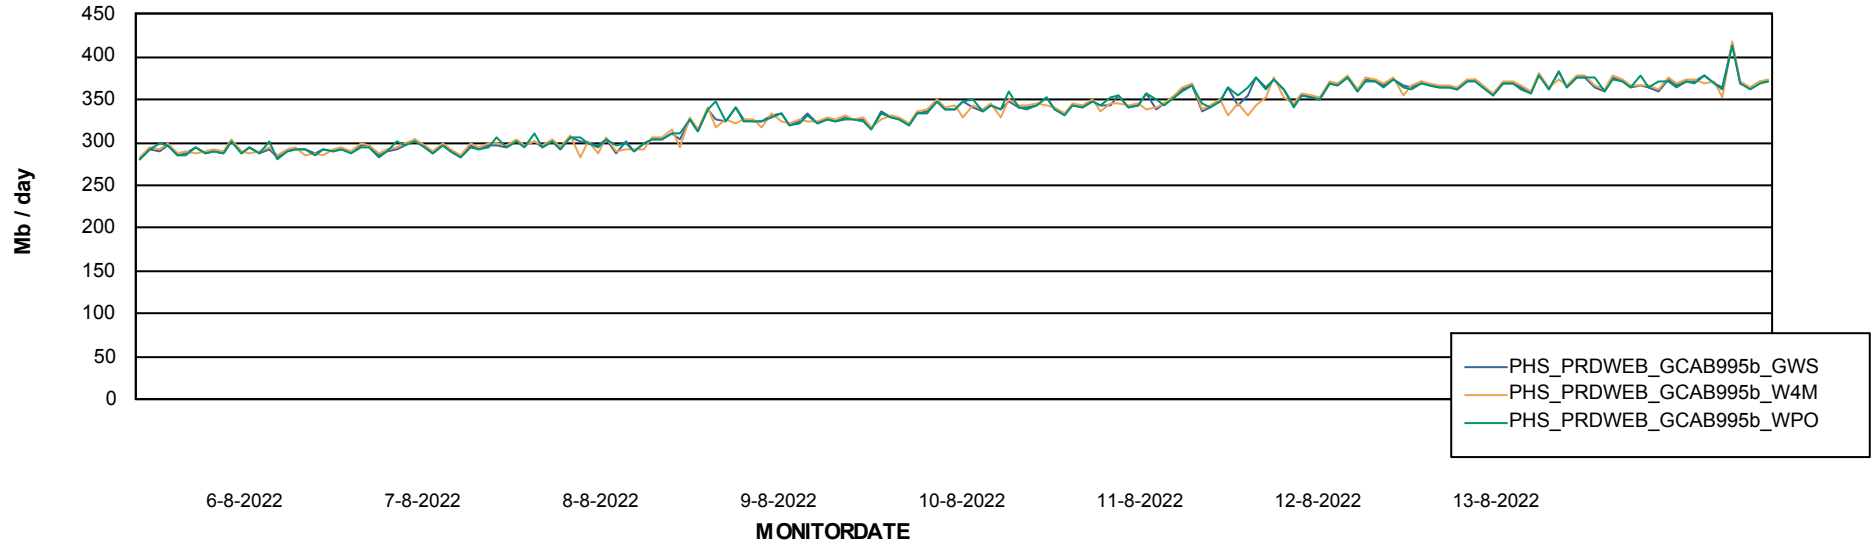

ABSSolute Application ReportServer Services

Avg memory used per ReportServer Service

Weekly SLA Customer Report

Customer PHS_Production
Database ID 47

ABSSolute Web Component Services

Avg memory used per ABS Web component