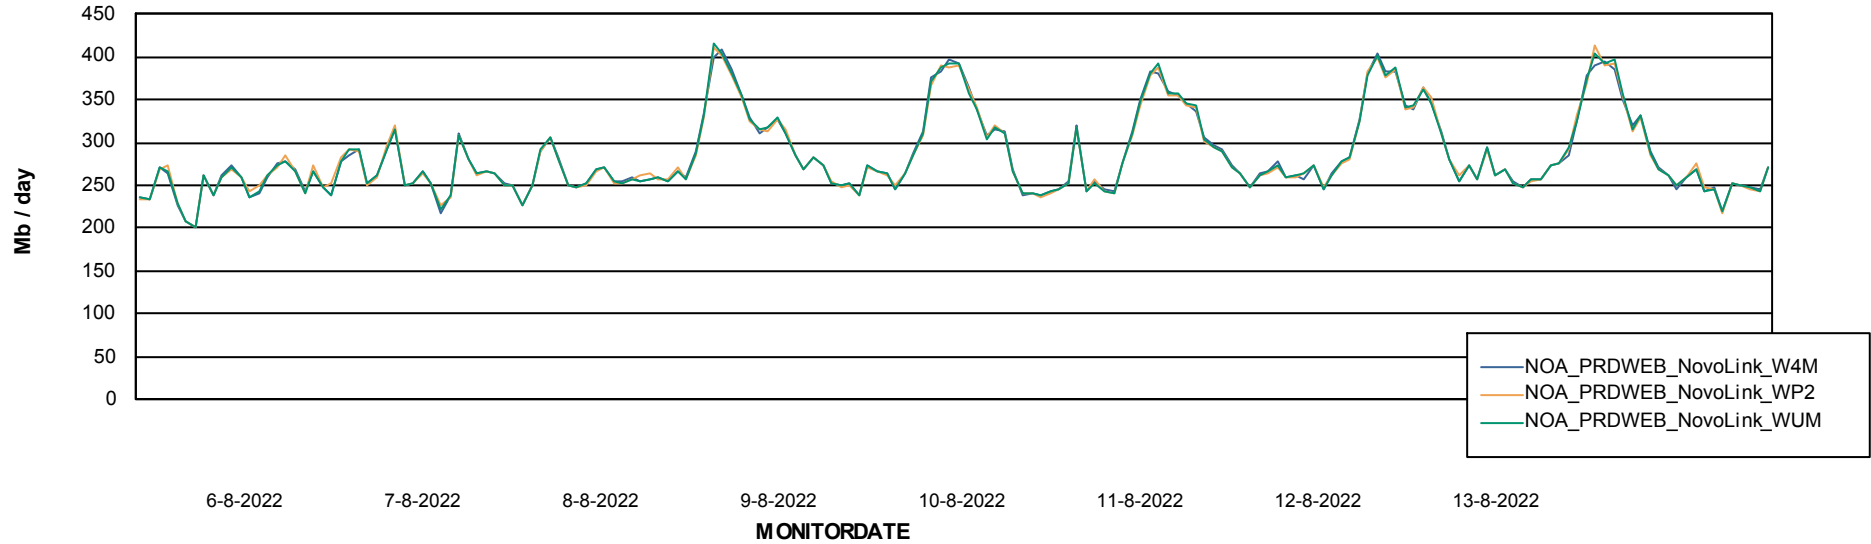

ABSSolute Application ReportServer Services

Avg memory used per ReportServer Service

Weekly SLA Customer Report

Customer NOA_Production
Database ID 116

ABSSolute Web Component Services

Avg memory used per ABS Web component