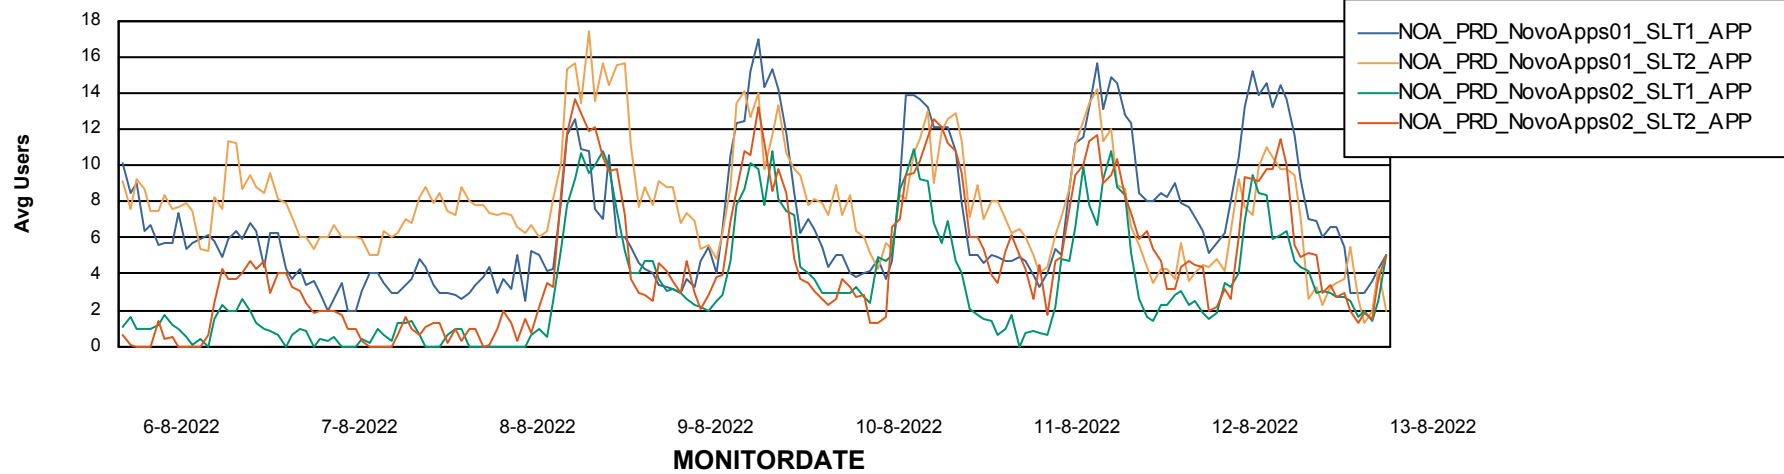

Weekly SLA Customer Report

Customer NOA_Production
Database ID 116

ABSSolute Application Server Services

Avg memory used per ABS Server Service

Avg users per day per ABS server

Weekly SLA Customer Report

Customer NOA_Production
Database ID 116