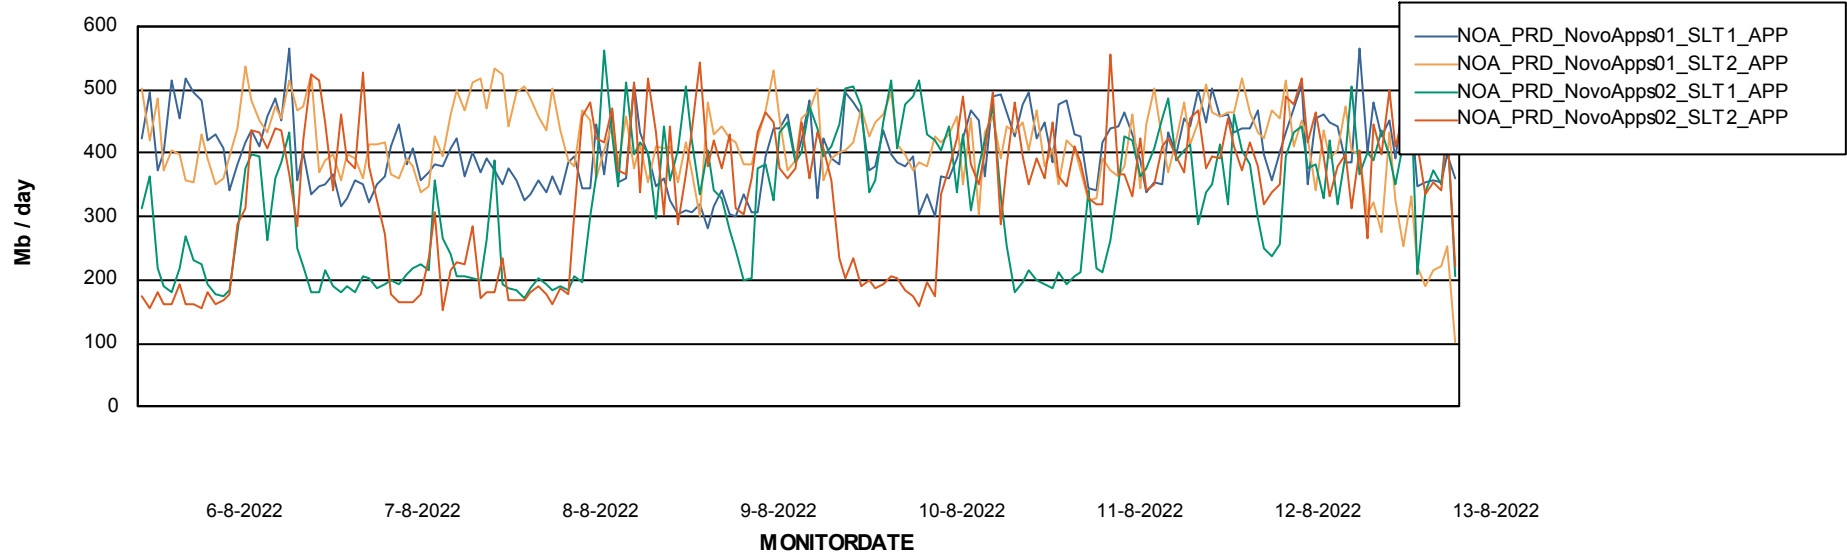

DB Processes Max 300

Weekly SLA Customer Report

Customer NOA_Production
 Database ID 116

DATABASE SIZE NOA_PRD_NovoABS01_DB

Database growth over last month

Database Tablespace NOA_PRD_NovoABS01_DB

Date	Tablespace Name	Filesize (Gb)	Usedsize (Gb)	Percentage free
13-8-2022	ABSDATA	148	114	23
	INDX	192	161	16
12-8-2022	ABSDATA	148	114	23
	INDX	192	161	16
11-8-2022	ABSDATA	148	114	23
	INDX	192	161	16
10-8-2022	ABSDATA	148	114	23
	INDX	192	161	16
9-8-2022	ABSDATA	148	114	23
	INDX	192	161	16
8-8-2022	ABSDATA	148	114	23
	INDX	192	160	16
7-8-2022	ABSDATA	148	114	23
	INDX	192	160	16

Weekly SLA Customer Report

Customer NOA_Production
Database ID 116

ABSSolute Application Server Services

Avg memory used per ABS Server Service

Avg users per day per ABS server

Weekly SLA Customer Report

Customer NOA_Production
Database ID 116