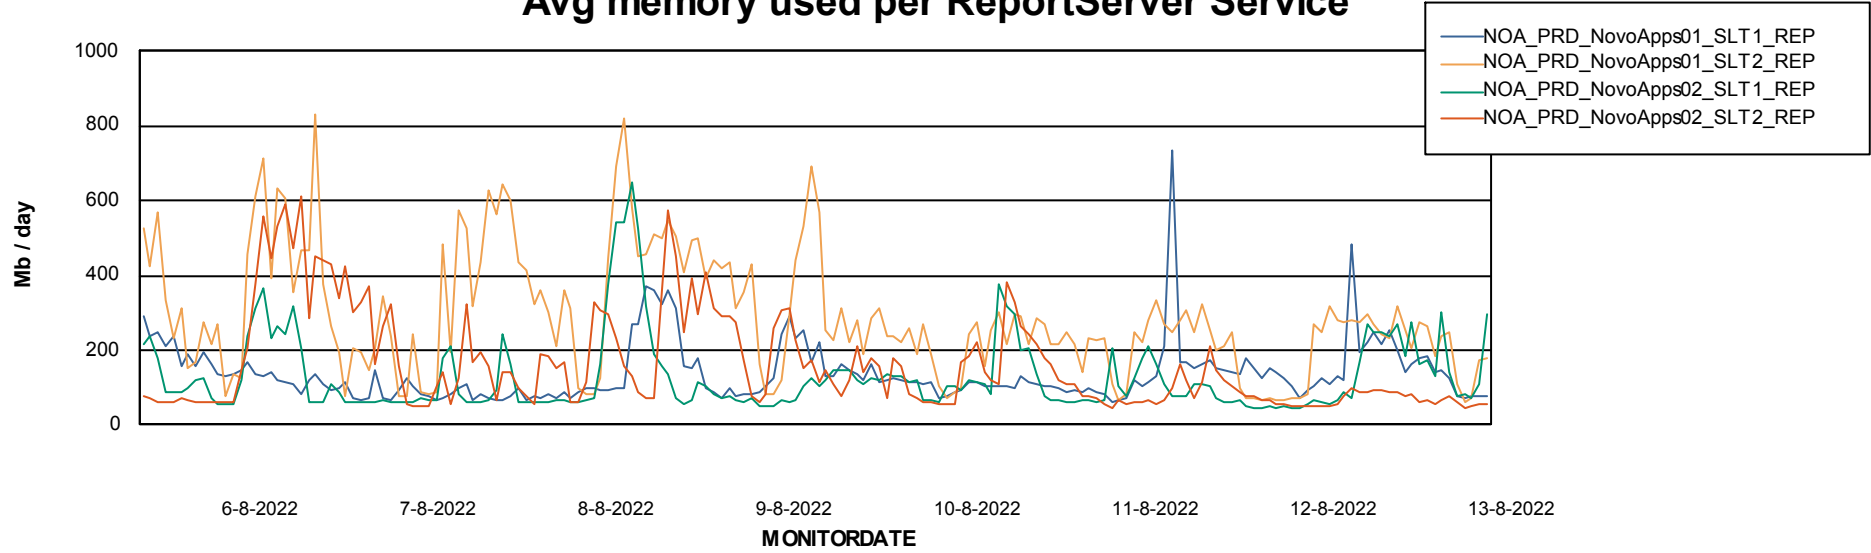

ABSSolute Application ReportServer Services

Avg memory used per ReportServer Service