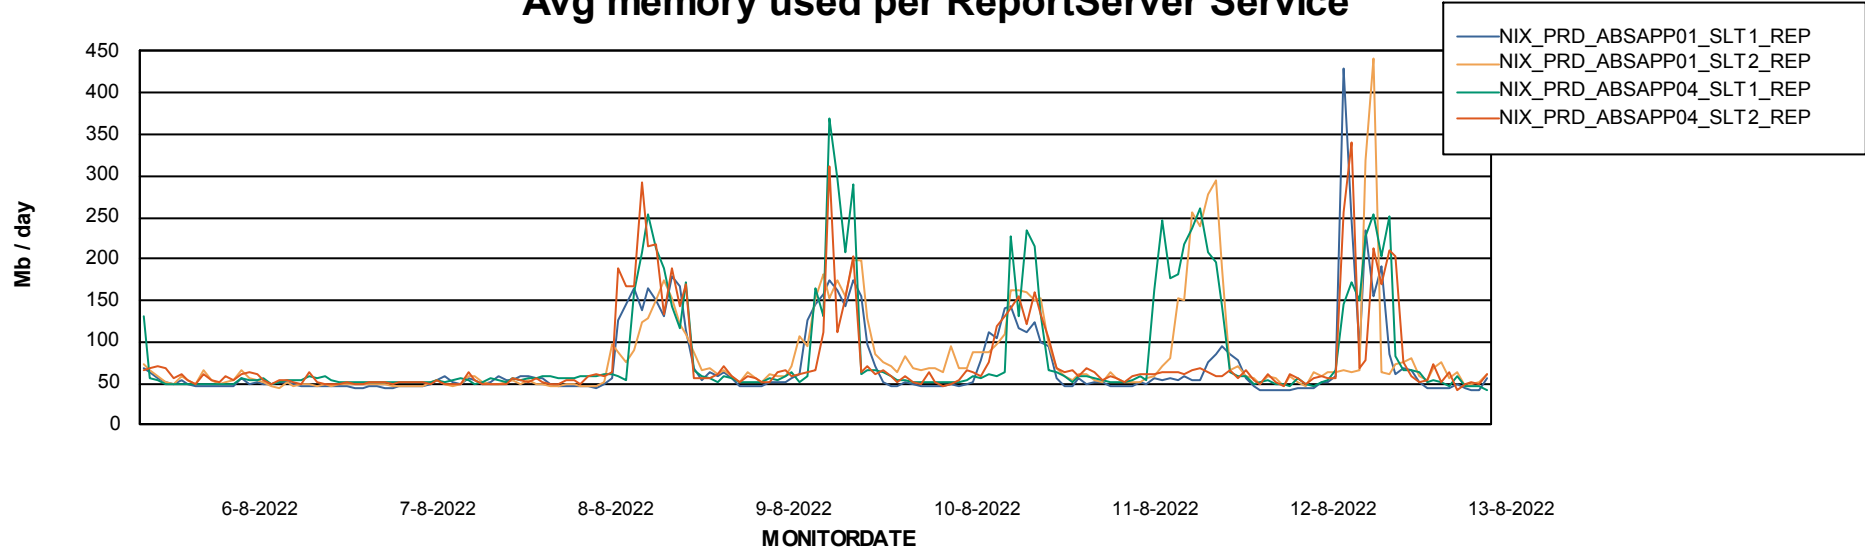

ABSSolute Application ReportServer Services

Avg memory used per ReportServer Service