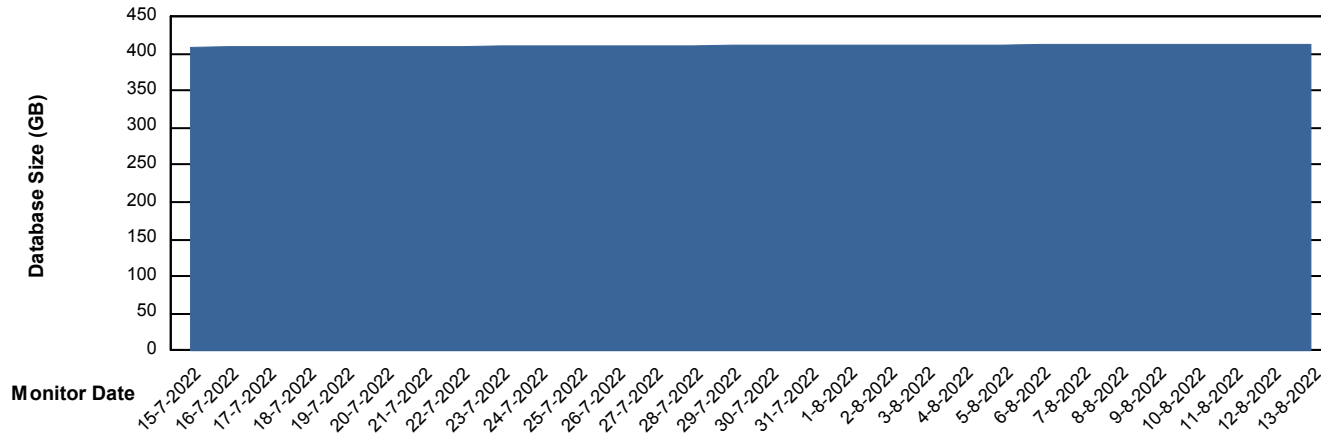

DATABASE SIZE NIXDB_Production

Database growth over last month