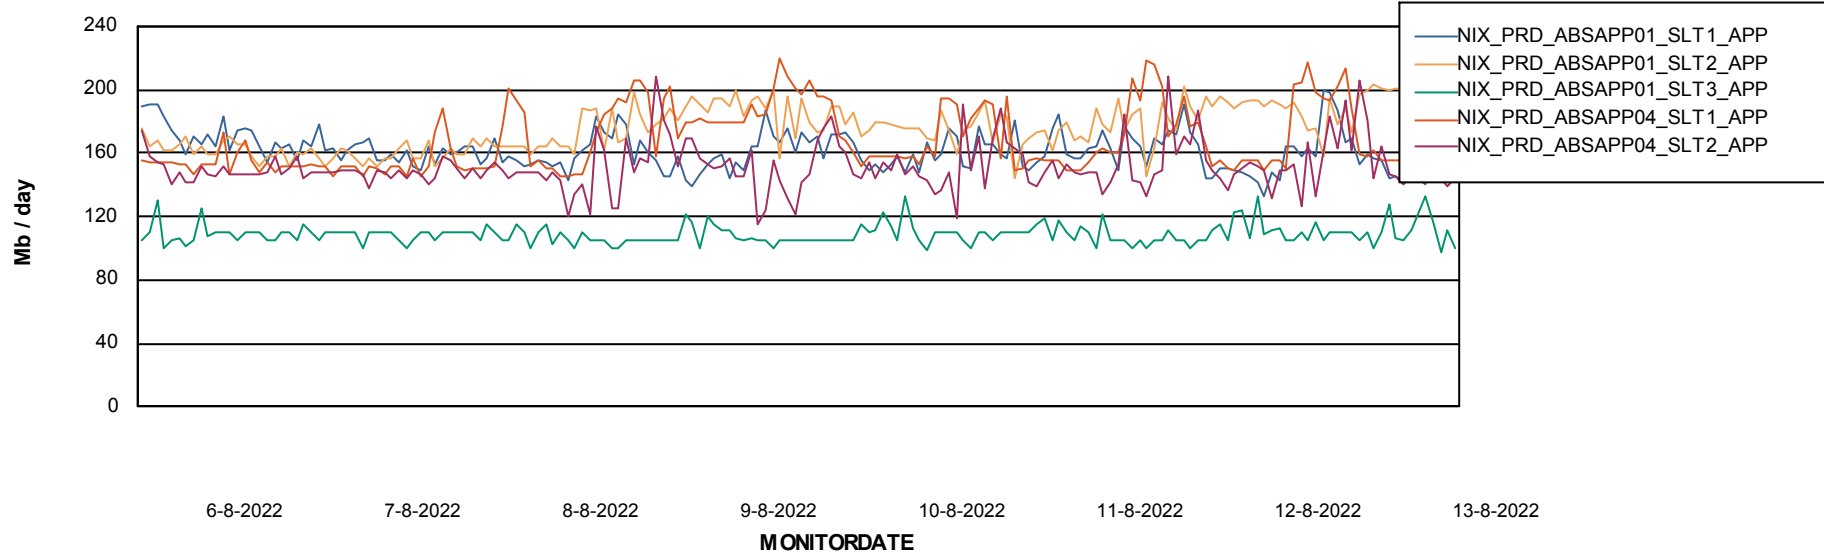

ABSSolute Application Server Services

Avg memory used per ABS Server Service