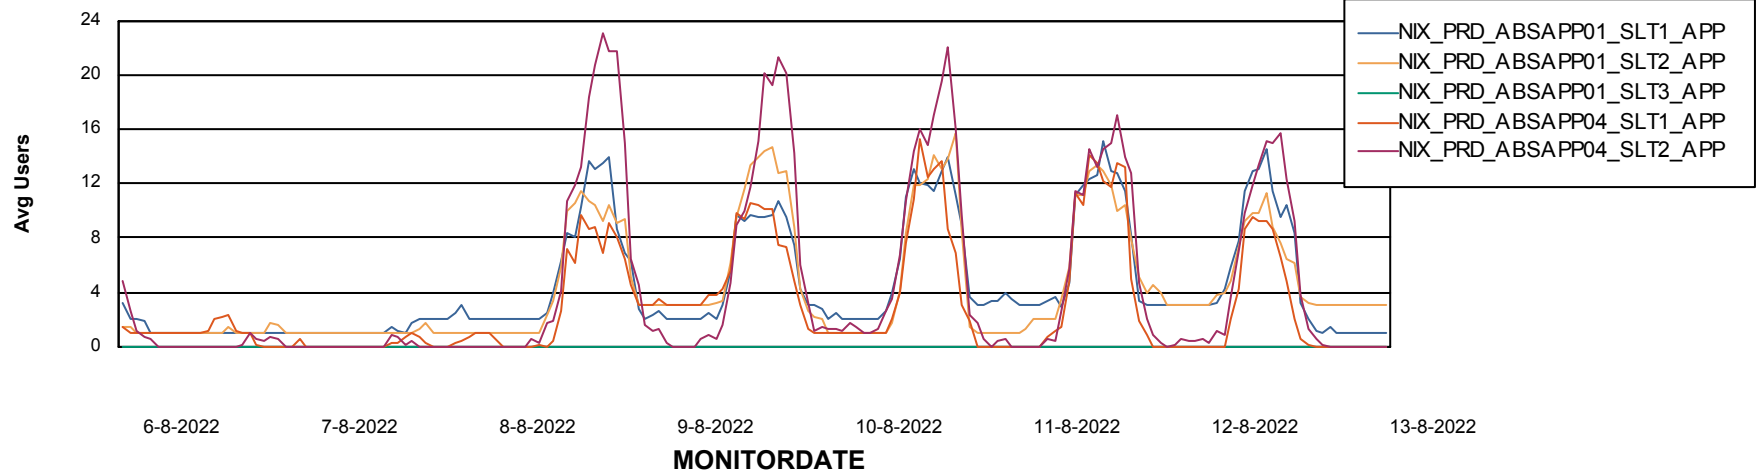

Avg users per day per ABS server