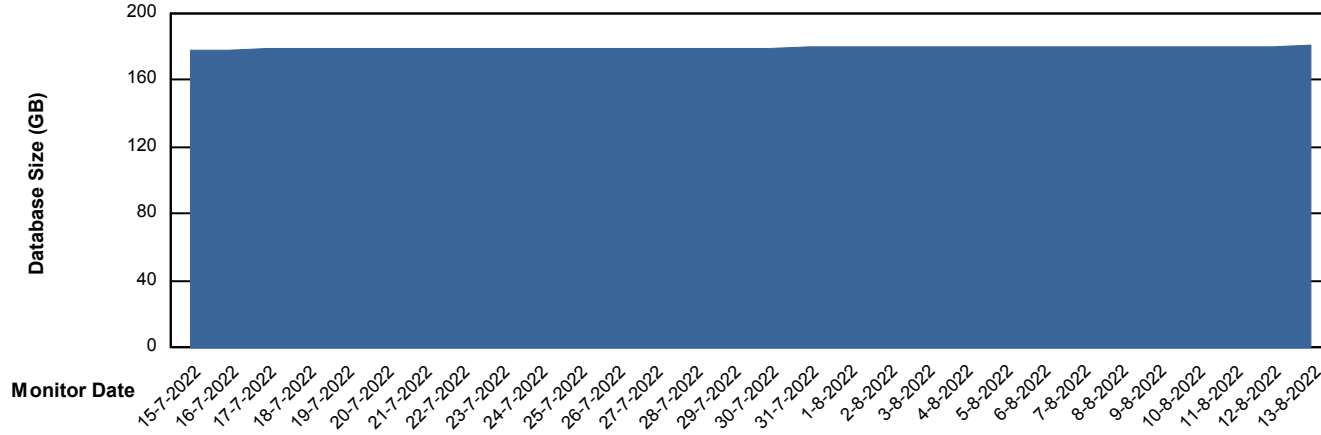

DATABASE SIZE NIXDB_BI

Database growth over last month