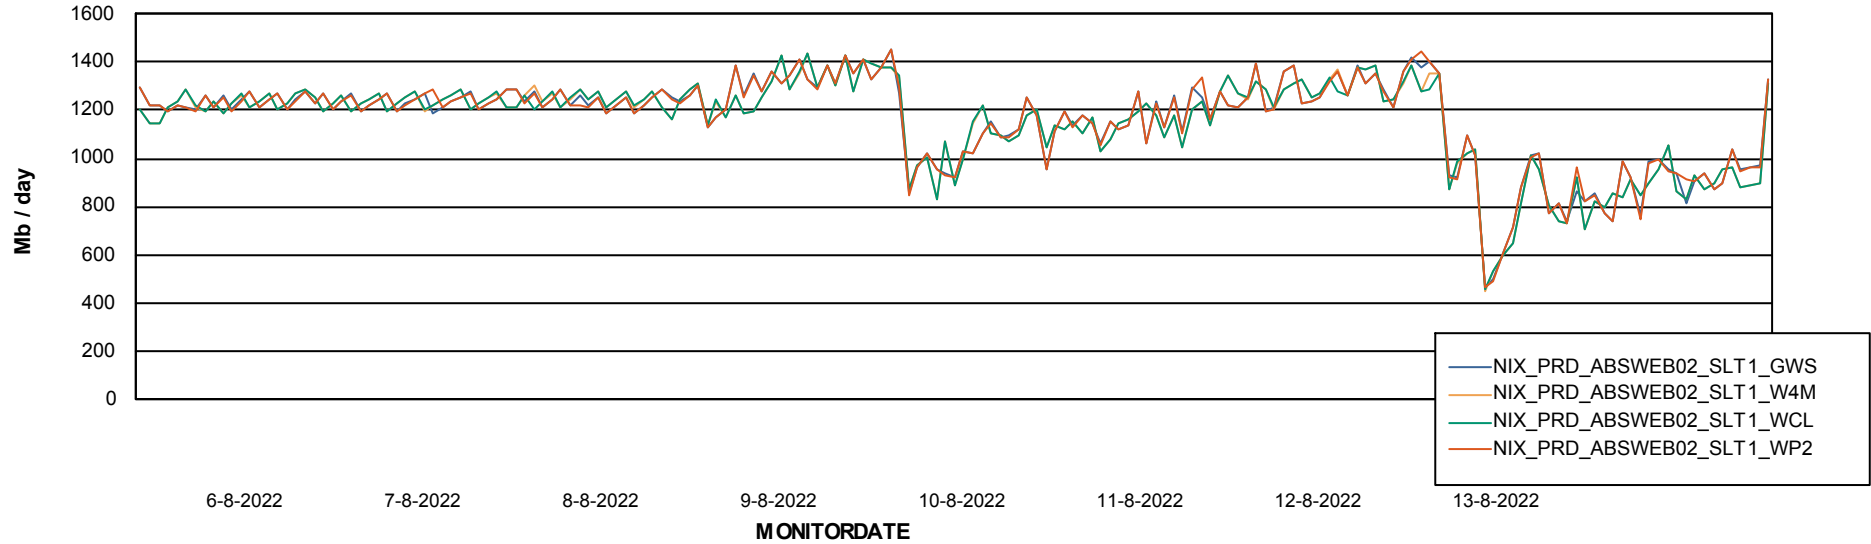

ABSSolute Web Component Services

Avg memory used per ABS Web component