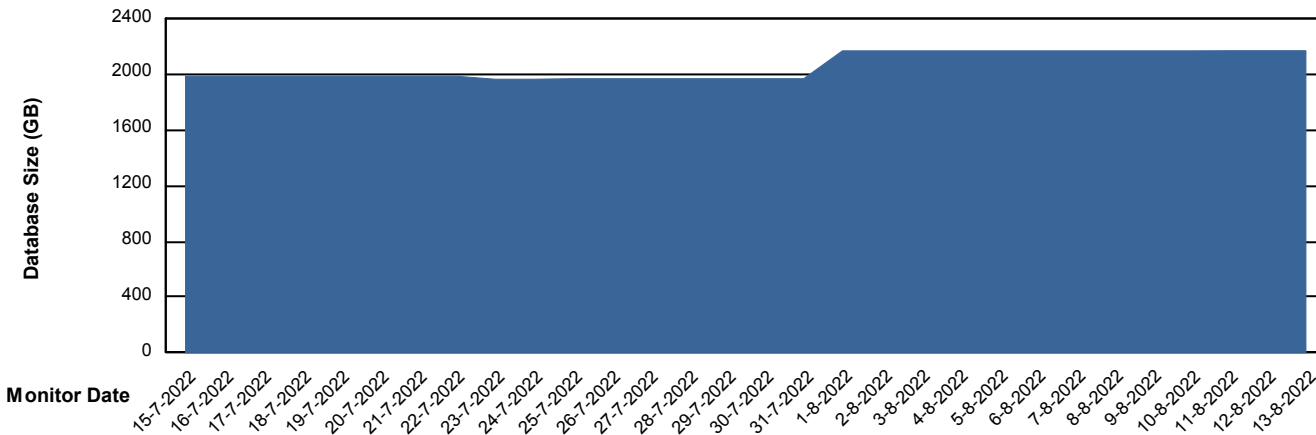

Database growth over last month

Database Tablespace LTS_TEST_CLSABSDB01T_TSTDB

Date	Tablespace Name	Filesize (Gb)	Usedsize (Gb)	Percentage free
13-8-2022	ABSDATA	923	739	20
	INDX	1,715	1,423	17
12-8-2022	ABSDATA	923	739	20
	INDX	1,715	1,423	17
11-8-2022	ABSDATA	923	739	20
	INDX	1,715	1,423	17
10-8-2022	ABSDATA	923	739	20
	INDX	1,715	1,422	17
9-8-2022	ABSDATA	923	739	20
	INDX	1,715	1,422	17
8-8-2022	ABSDATA	923	739	20
	INDX	1,715	1,422	17
7-8-2022	ABSDATA	923	739	20
	INDX	1,715	1,422	17