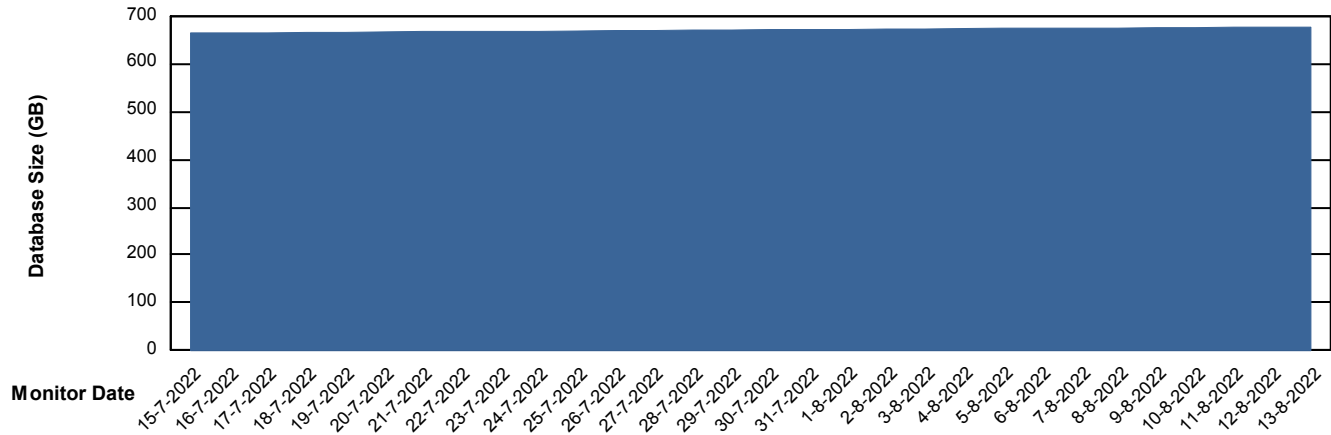

Customer LTS(CleanLease)_Production
Database ID 126

DATABASE SIZE LTS_PROD_CLSABSBI01_BI

Database growth over last month

DATABASE SIZE LTS_PROD_CLSABSDB01_PRDB

Database growth over last month

Weekly SLA Customer Report