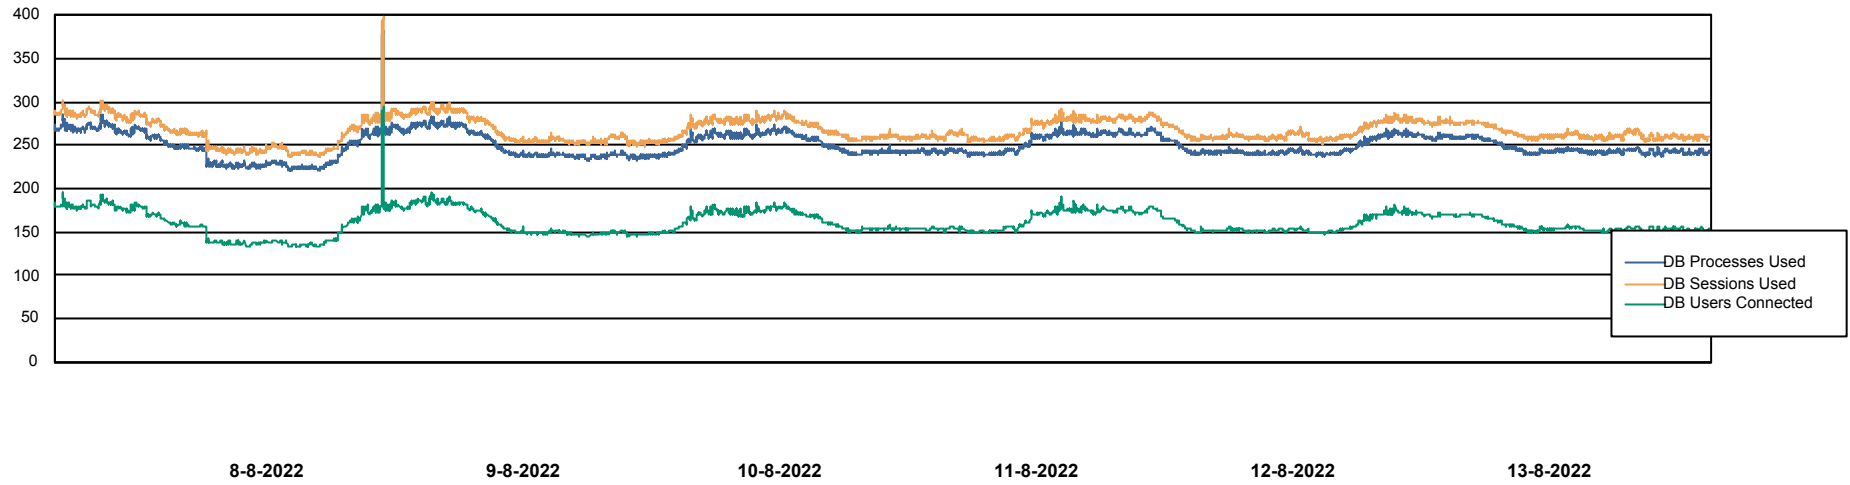

Weekly SLA Customer Report

Customer LTS(CleanLease)_Production
Database ID 126

Database Performance LTS_PROD_CLSABSBI01_BI

Weekly SLA Customer Report

Customer LTS(CleanLease)_Production
Database ID 126

Database Performance LTS_PROD_CLSABSD01_PRDB