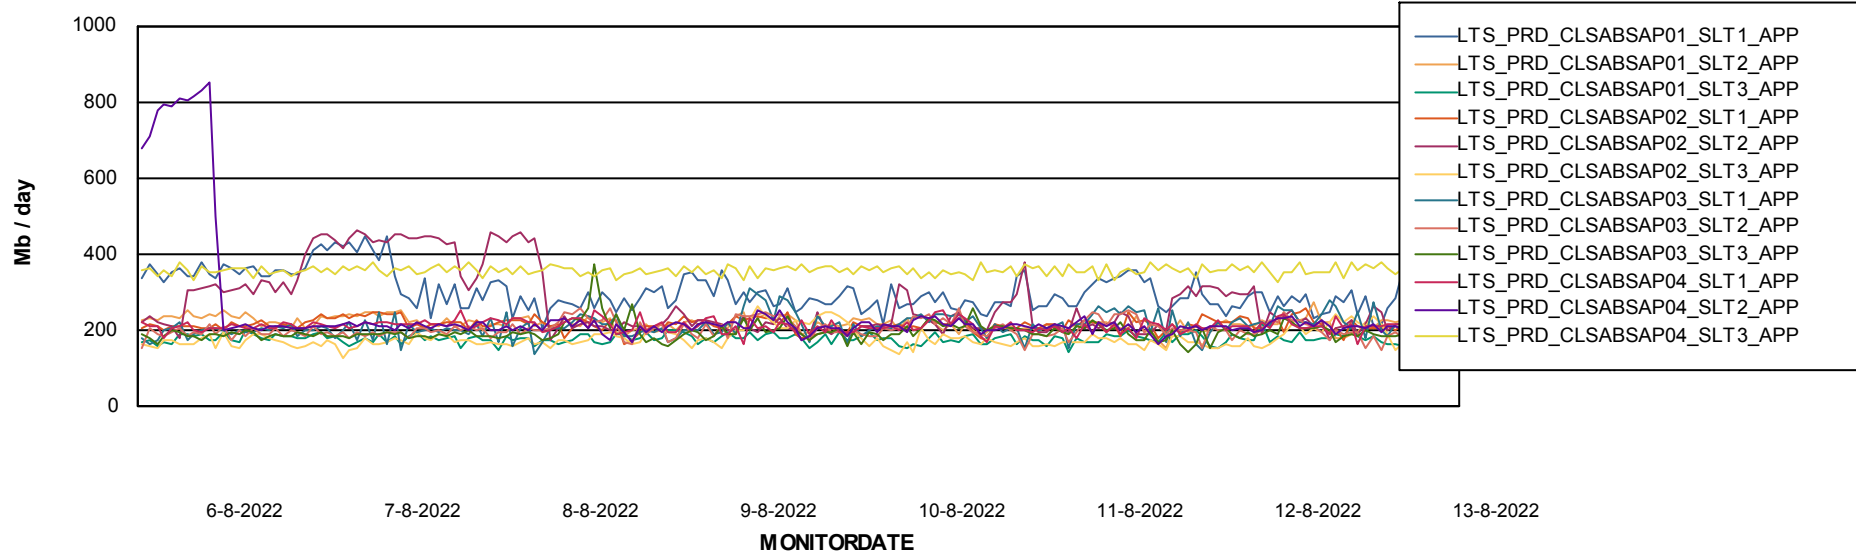

ABSSolute Application Server Services

Avg memory used per ABS Server Service