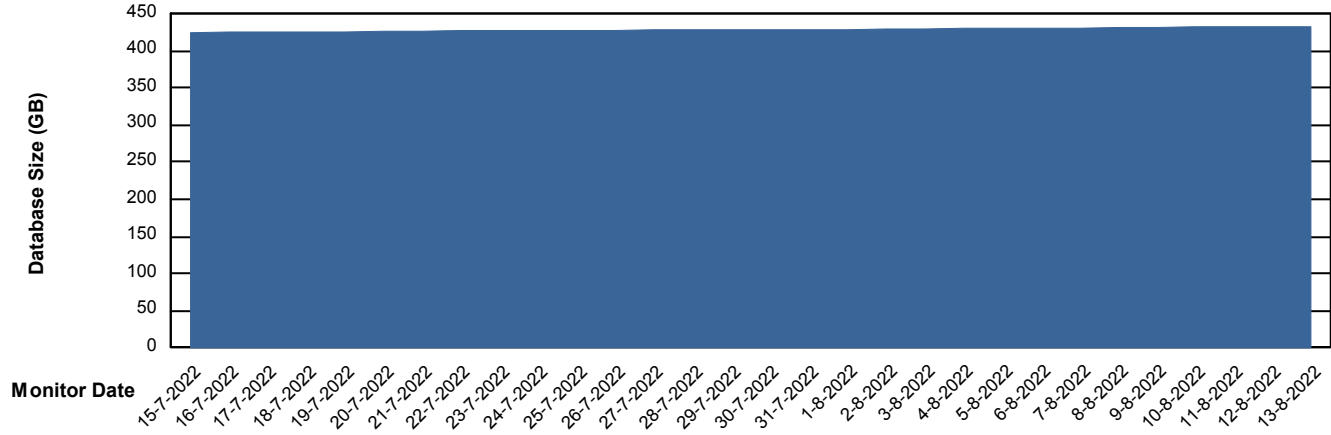

DATABASE SIZE LTS_PROD_CLSABSBI01_BI

Database growth over last month