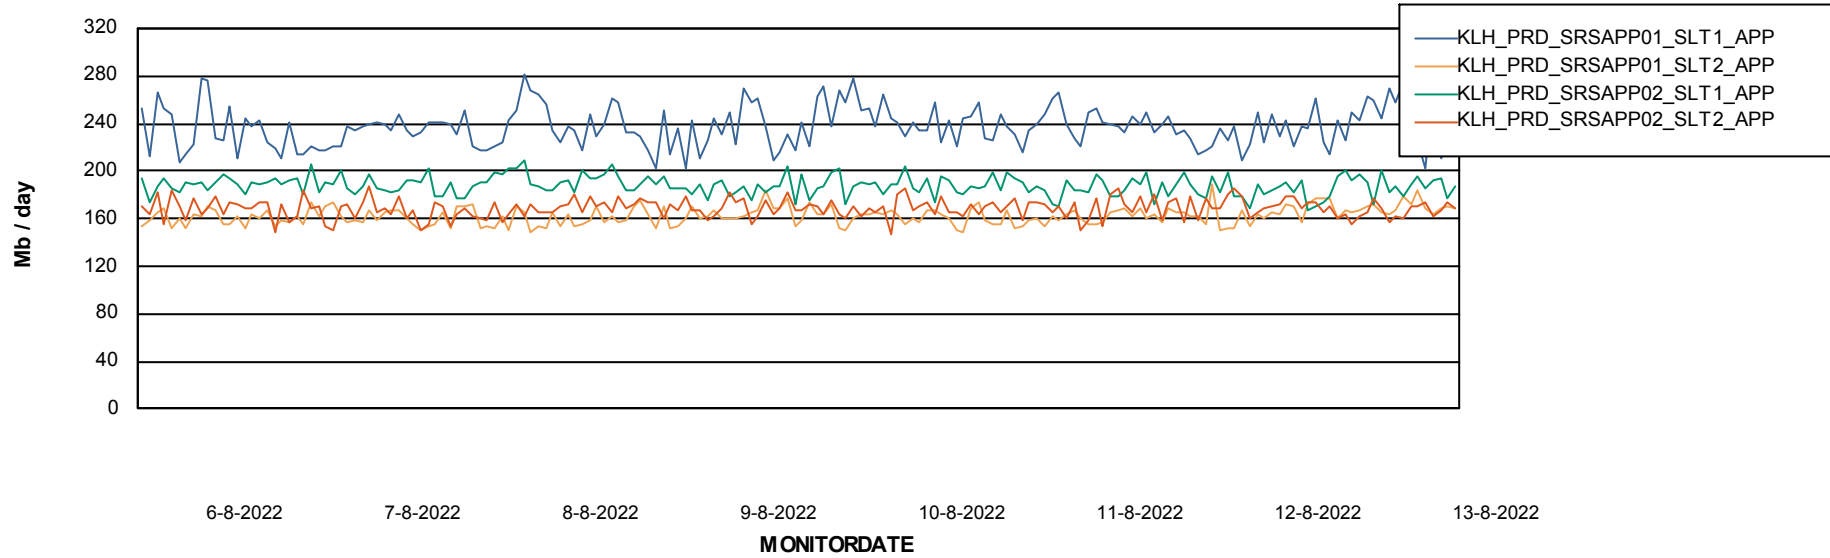

ABSSolute Application Server Services

Avg memory used per ABS Server Service