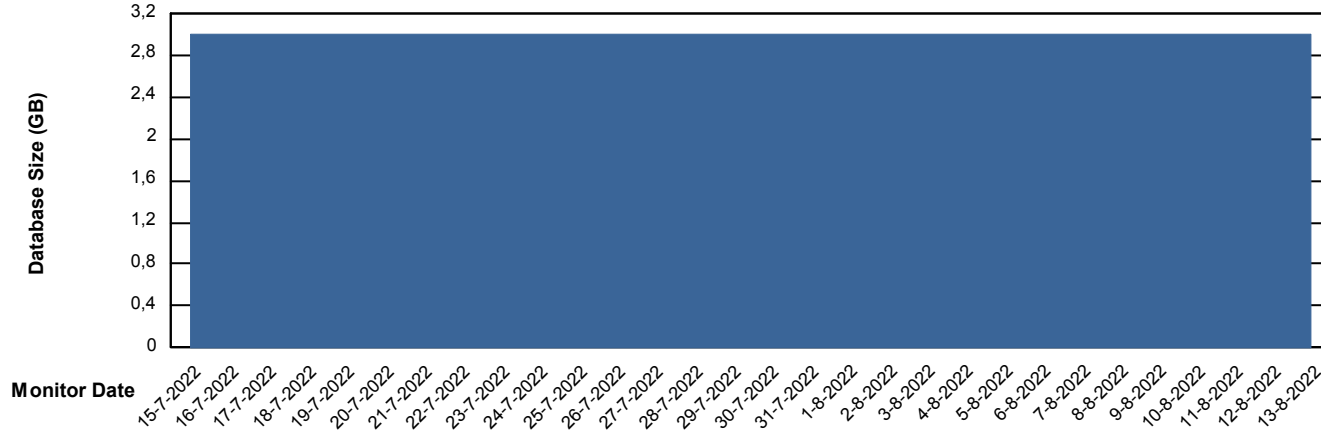

DATABASE SIZE KLHDB_BI

Database growth over last month