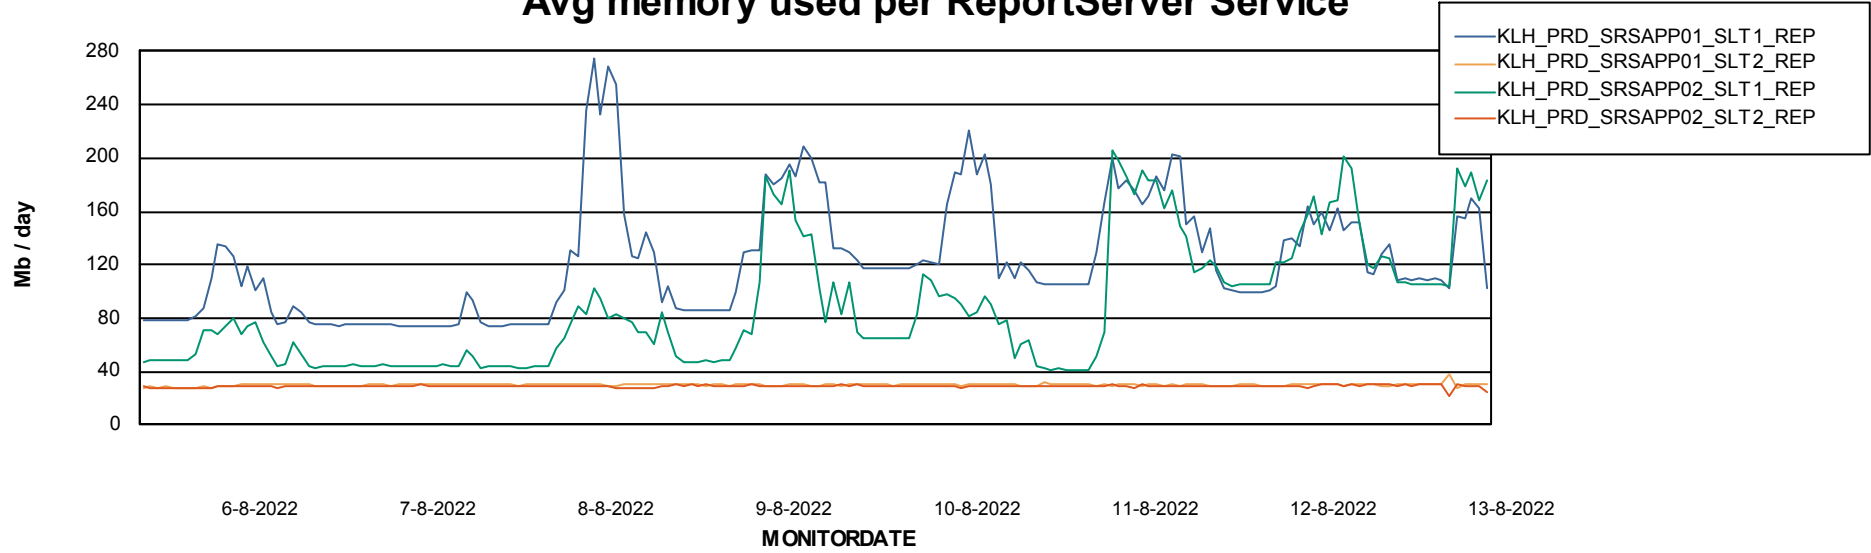

ABSSolute Application ReportServer Services

Avg memory used per ReportServer Service