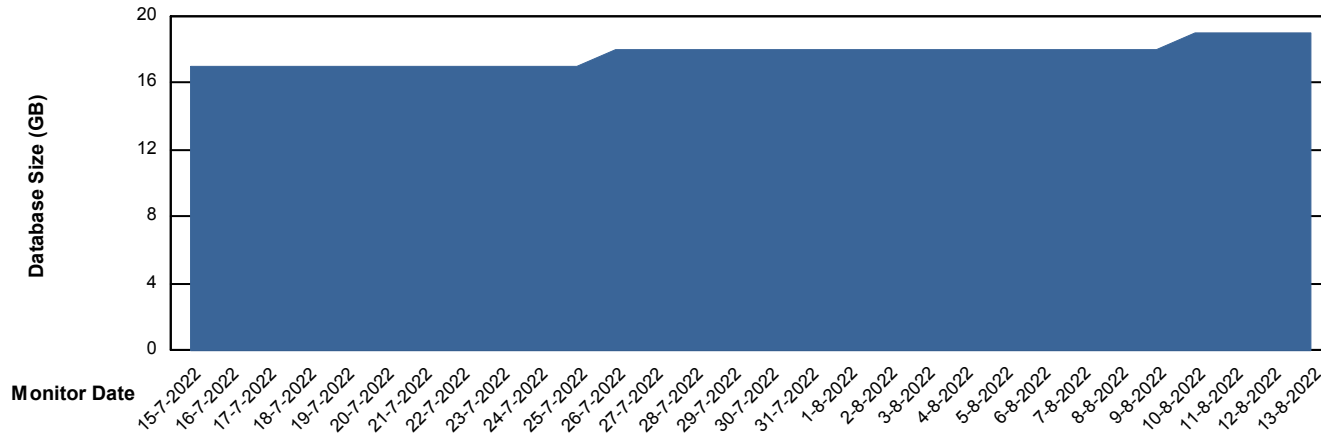

DATABASE SIZE KLHDB_Production

Database growth over last month