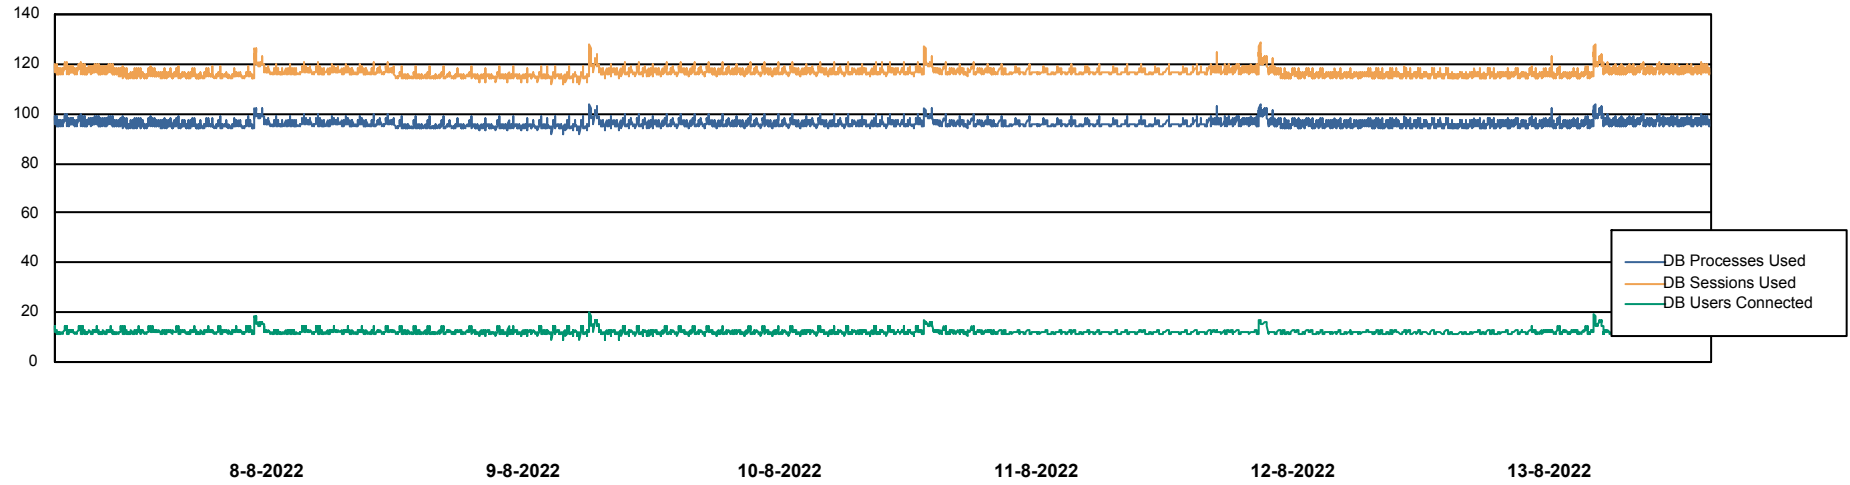

Database Performance KLHDB_BI