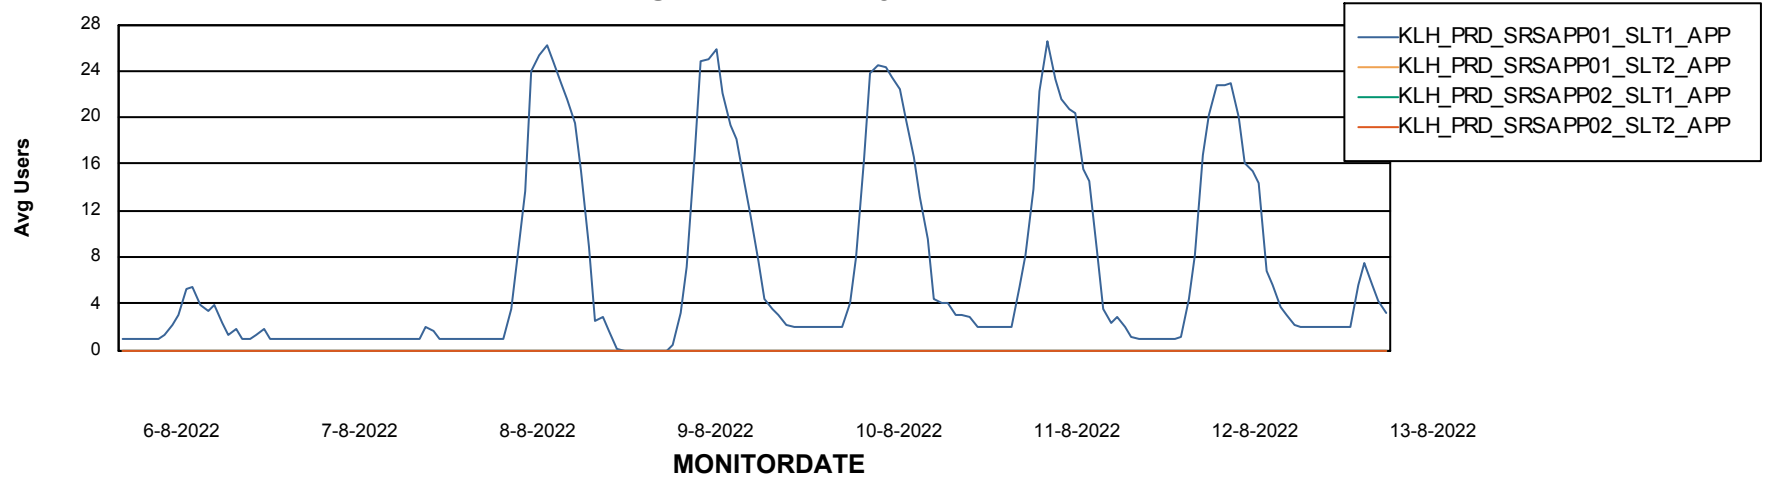

Avg users per day per ABS server