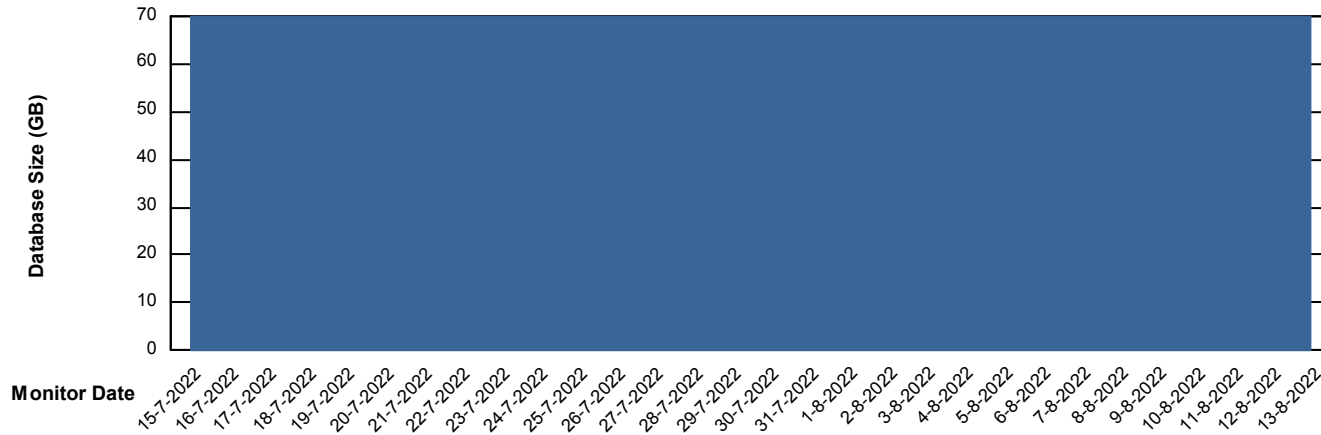

Database growth over last month