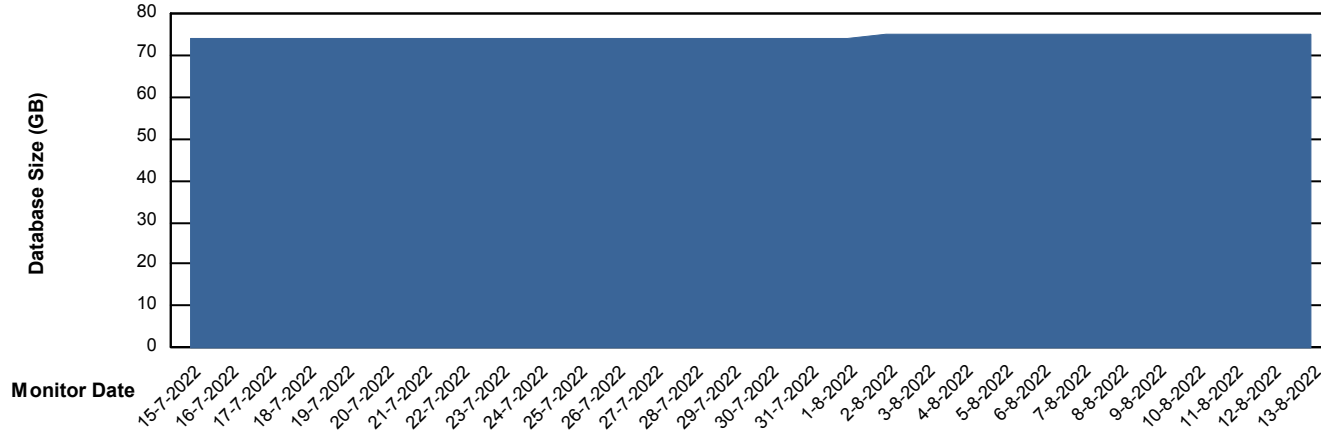

Database growth over last month