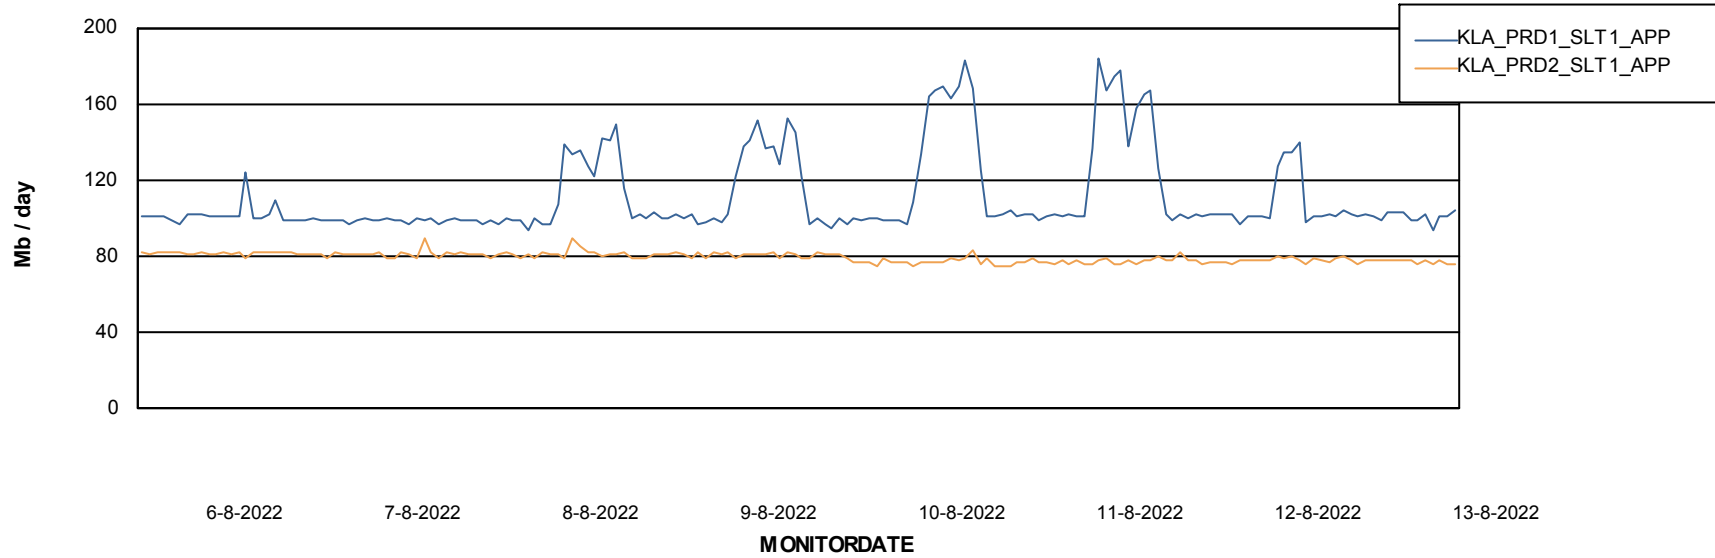

ABSSolute Application Server Services

Avg memory used per ABS Server Service