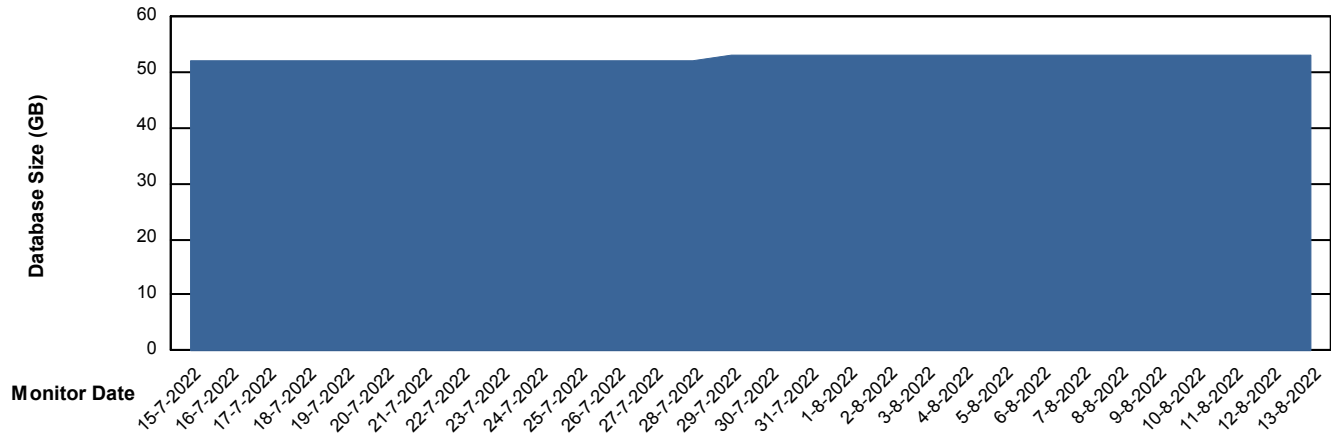

DATABASE SIZE HUE_PRD_S-ORAPROD_DB

Database growth over last month