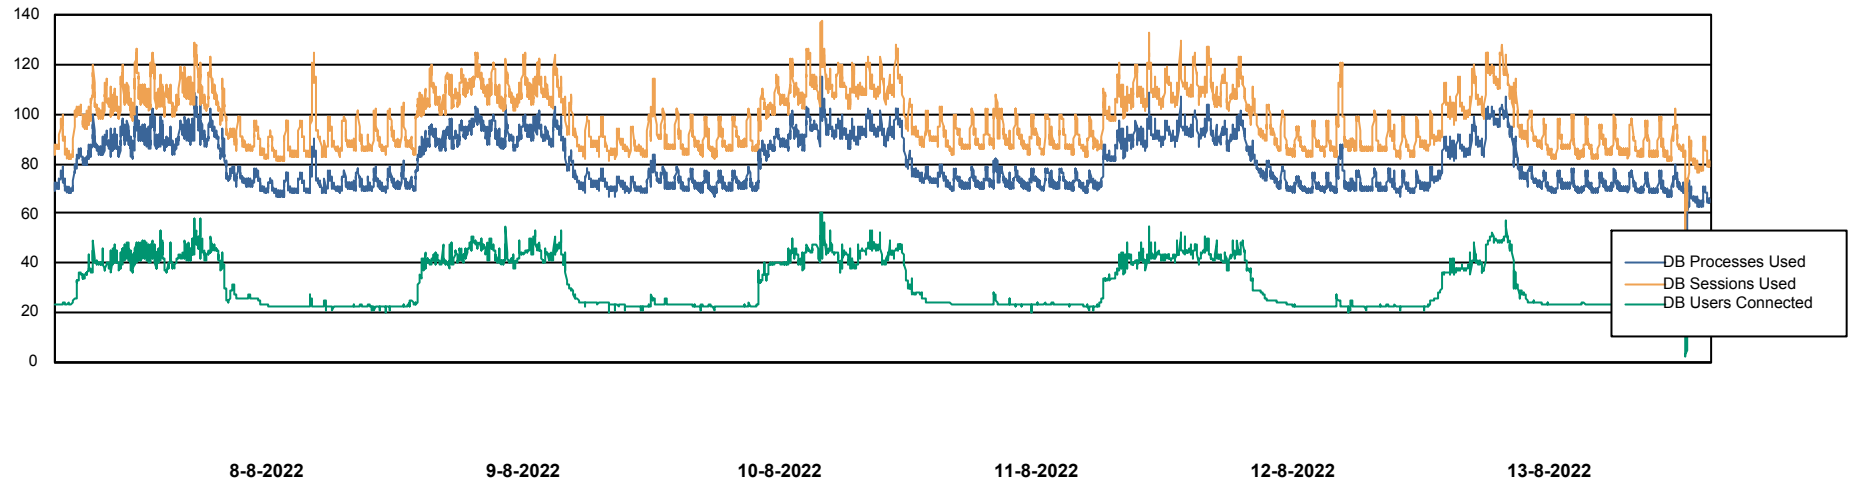

Weekly SLA Customer Report

Customer HUE_Production
Database ID 104

Database Performance HUE_PRD_S-ORABI_DB

Weekly SLA Customer Report

Customer HUE_Production
Database ID 104

Database Performance HUE_PRD_S-ORAPROD_DB