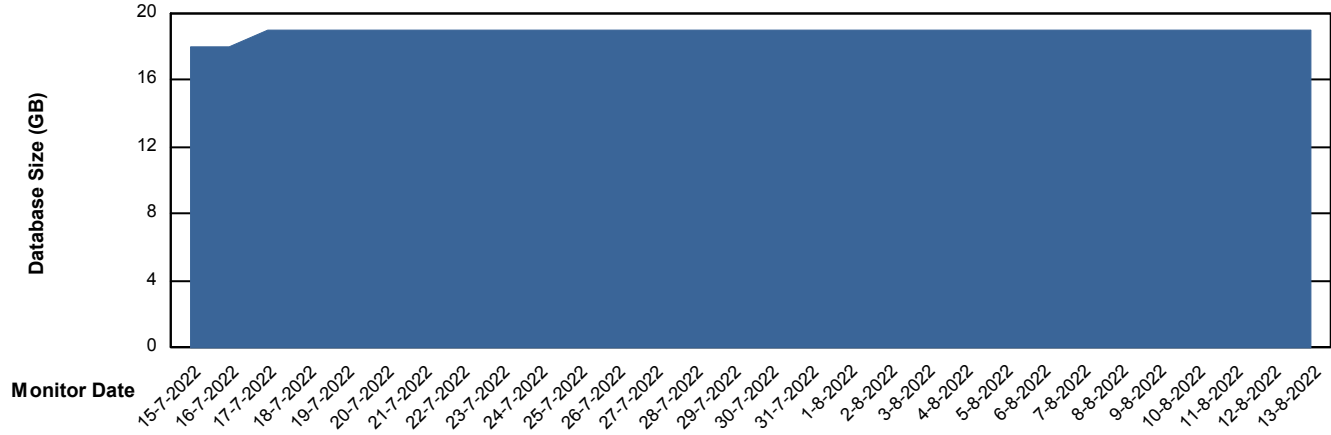

DATABASE SIZE HUE_PRD_S-ORABI_DB

Database growth over last month