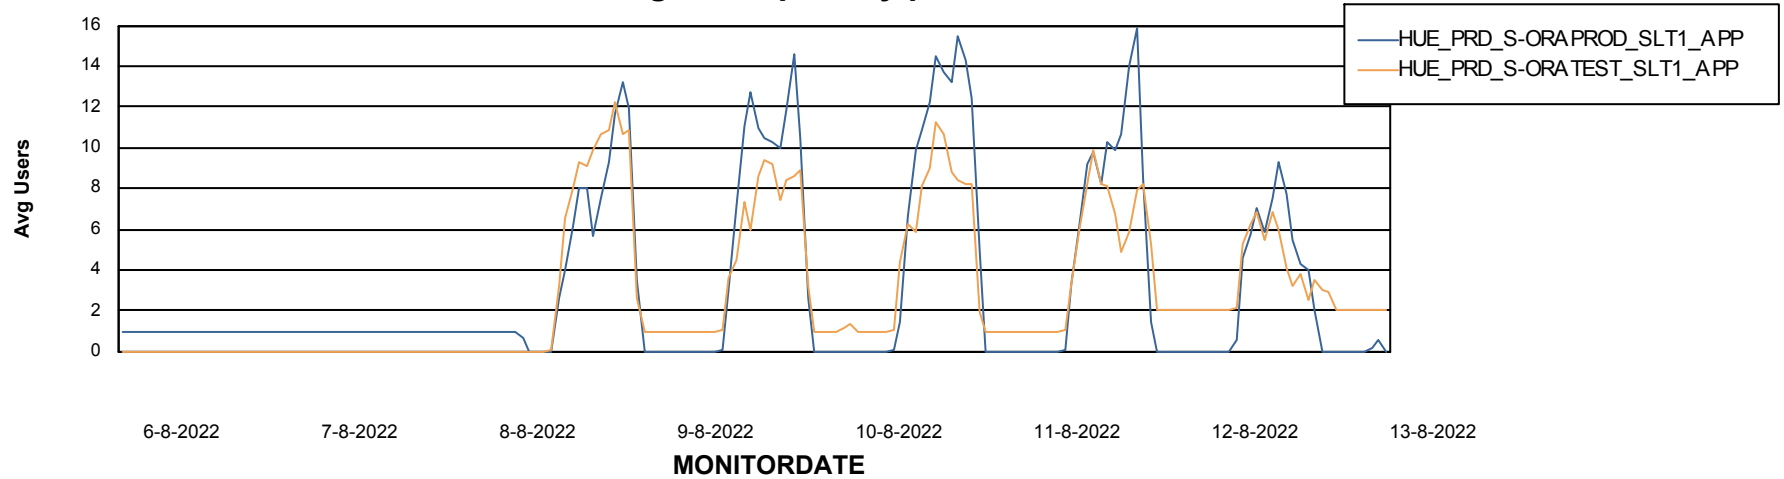

Avg users per day per ABS server