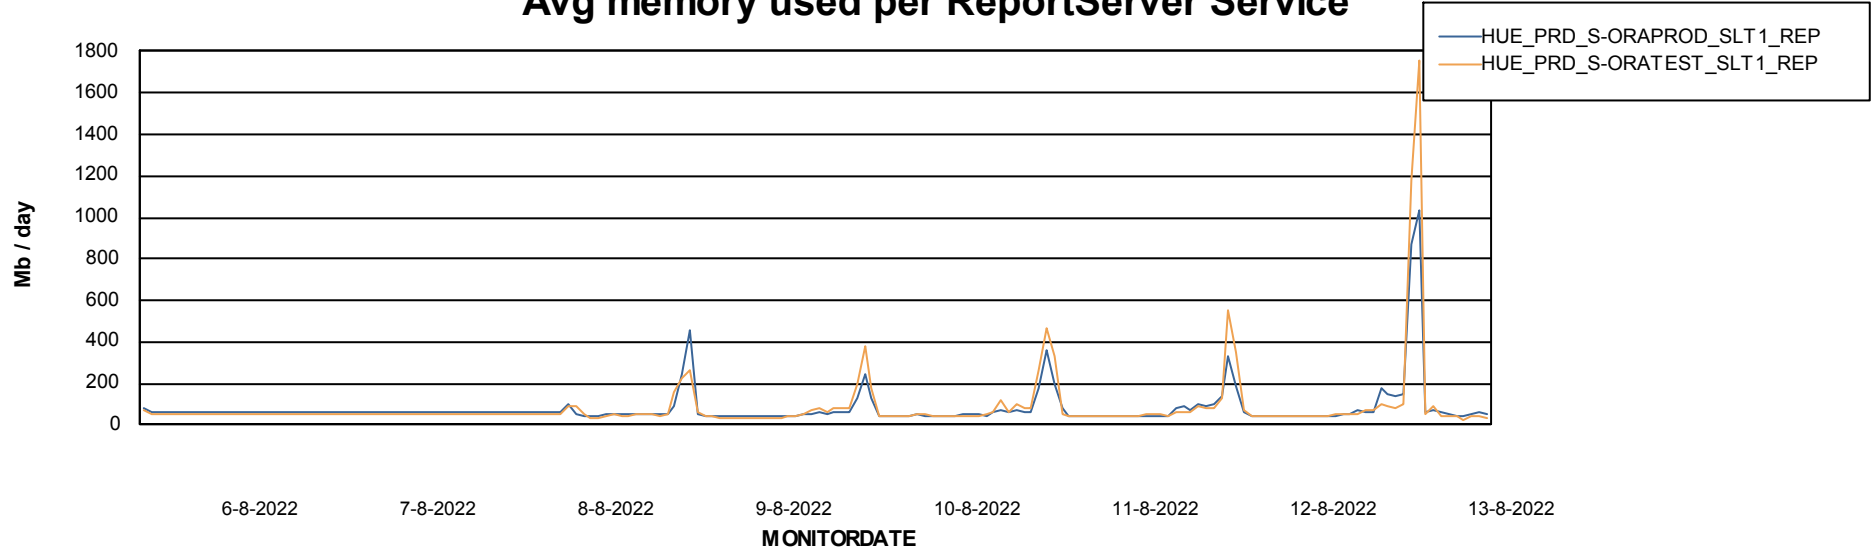

Avg users per day per ABS server

Weekly SLA Customer Report

Customer HUE_Production
Database ID 104

ABSSolute Application ReportServer Services

Avg memory used per ReportServer Service

Weekly SLA Customer Report