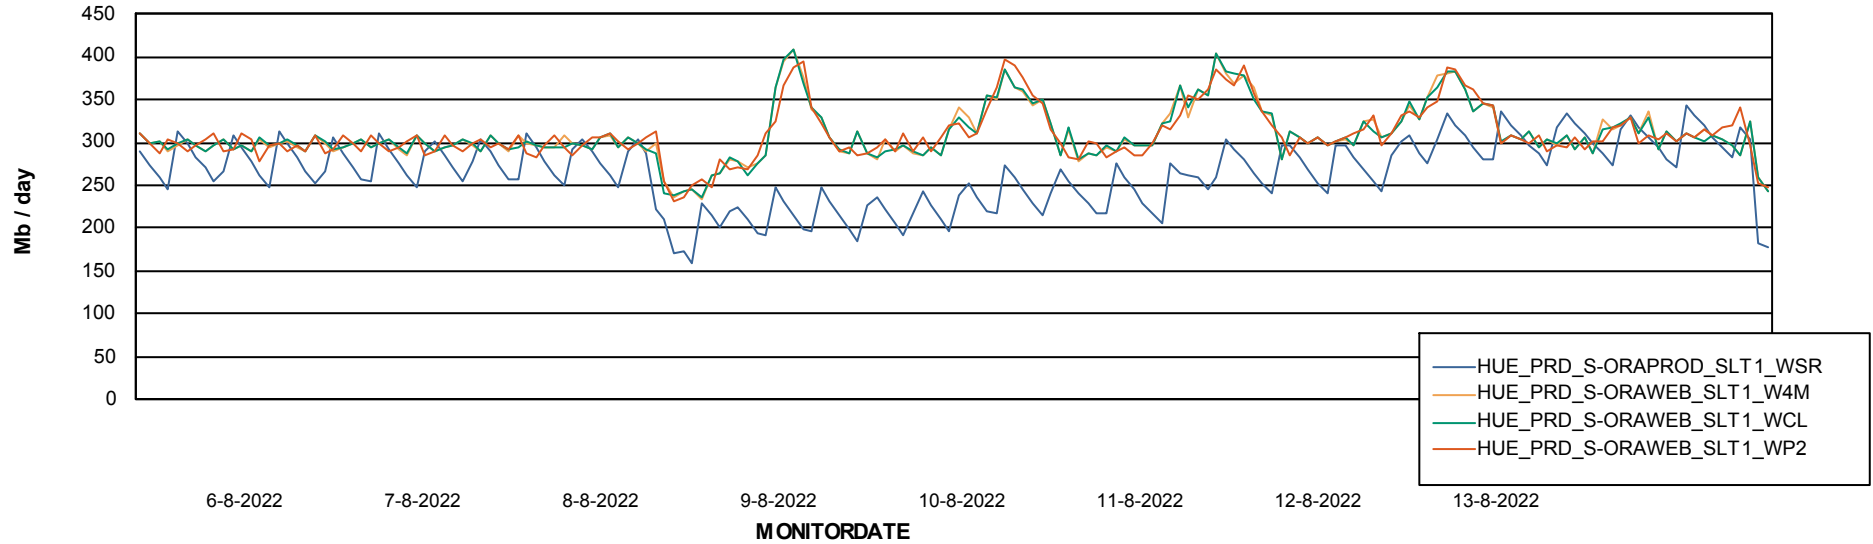

ABSSolute Web Component Services

Avg memory used per ABS Web component