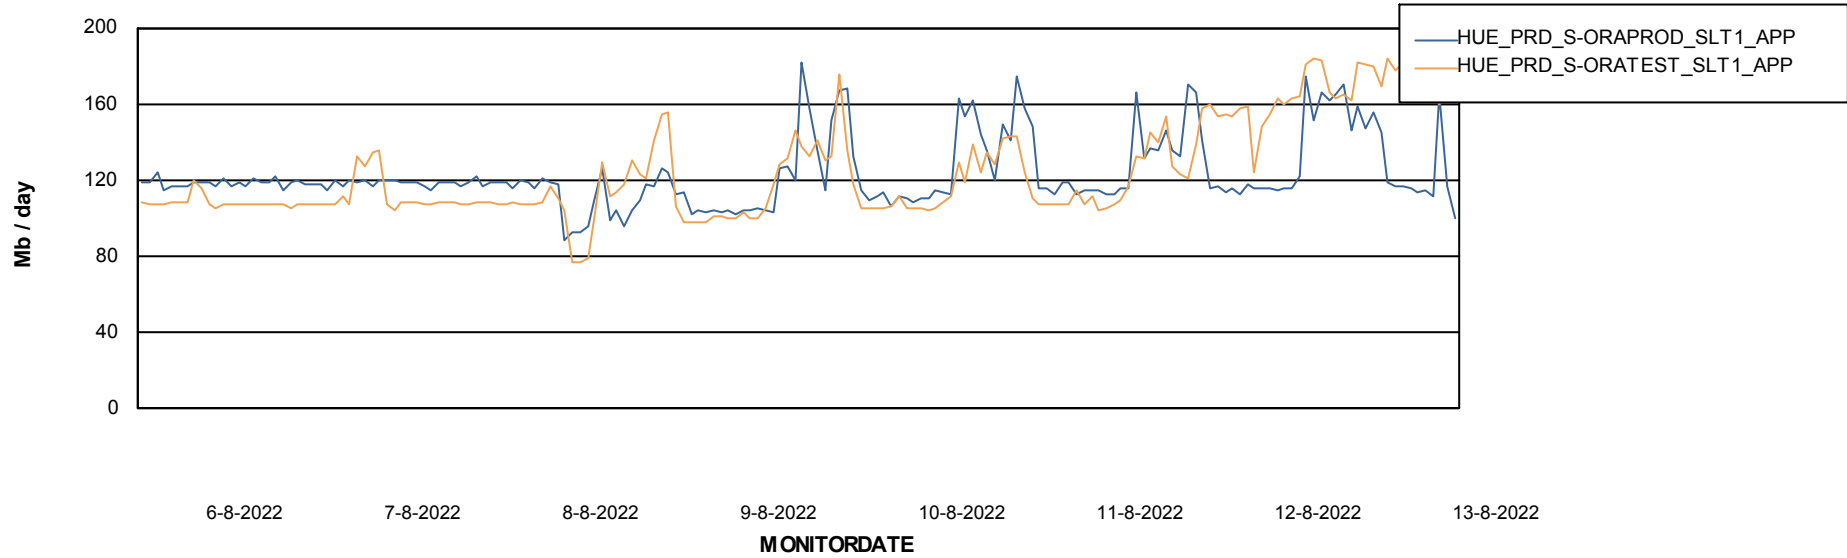

Standby Database Health HUE_Production

Recovery lag for last 7 days

Weekly SLA Customer Report

Customer HUE_Production
Database ID 104

ABSSolute Application Server Services

Avg memory used per ABS Server Service