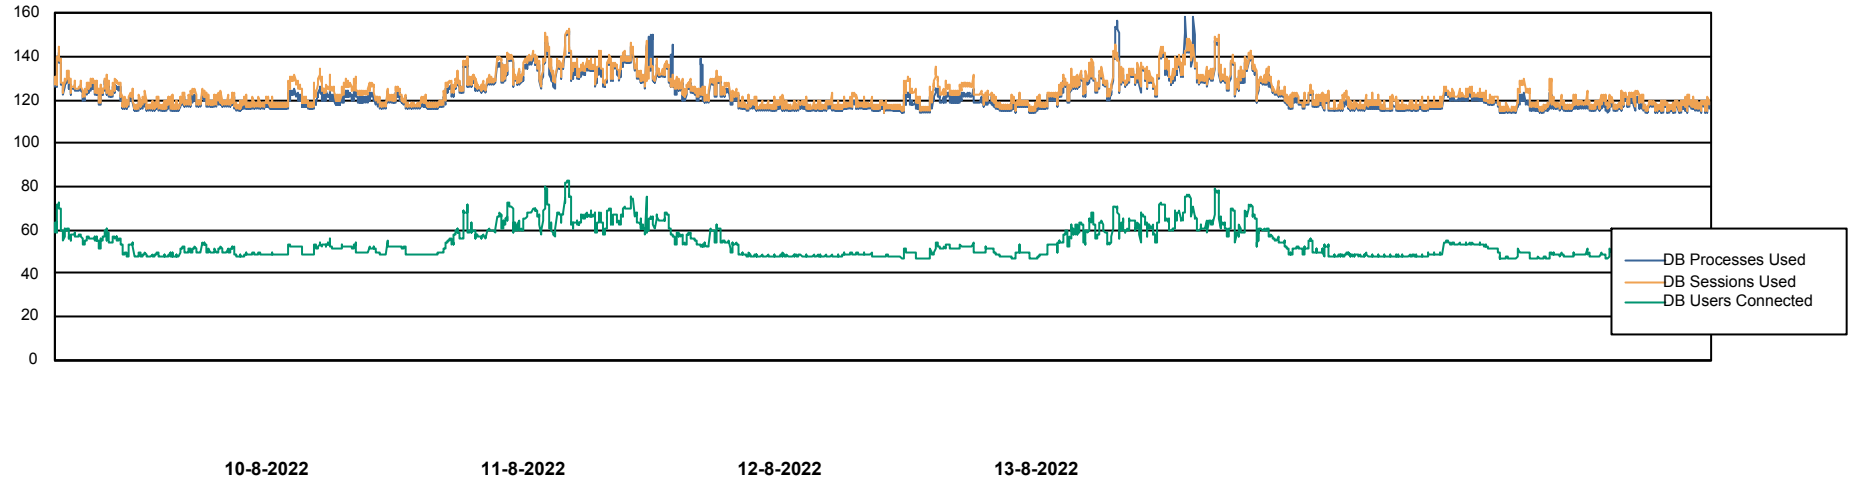

Weekly SLA Customer Report

Customer ELJ Production
Database ID 72

Database Performance ELJDB_BI

Weekly SLA Customer Report

Customer ELJ Production
Database ID 72

Database Performance ELJDB_Production

Weekly SLA Customer Report

Customer ELJ Production
Database ID 72

Database Performance ELJDB_Standby

DB Processes Max 600
DB Sessions Max 4

Weekly SLA Customer Report

Customer ELJ Production
Database ID 72

DATABASE SIZE ELJDB_BI

Database growth over last month