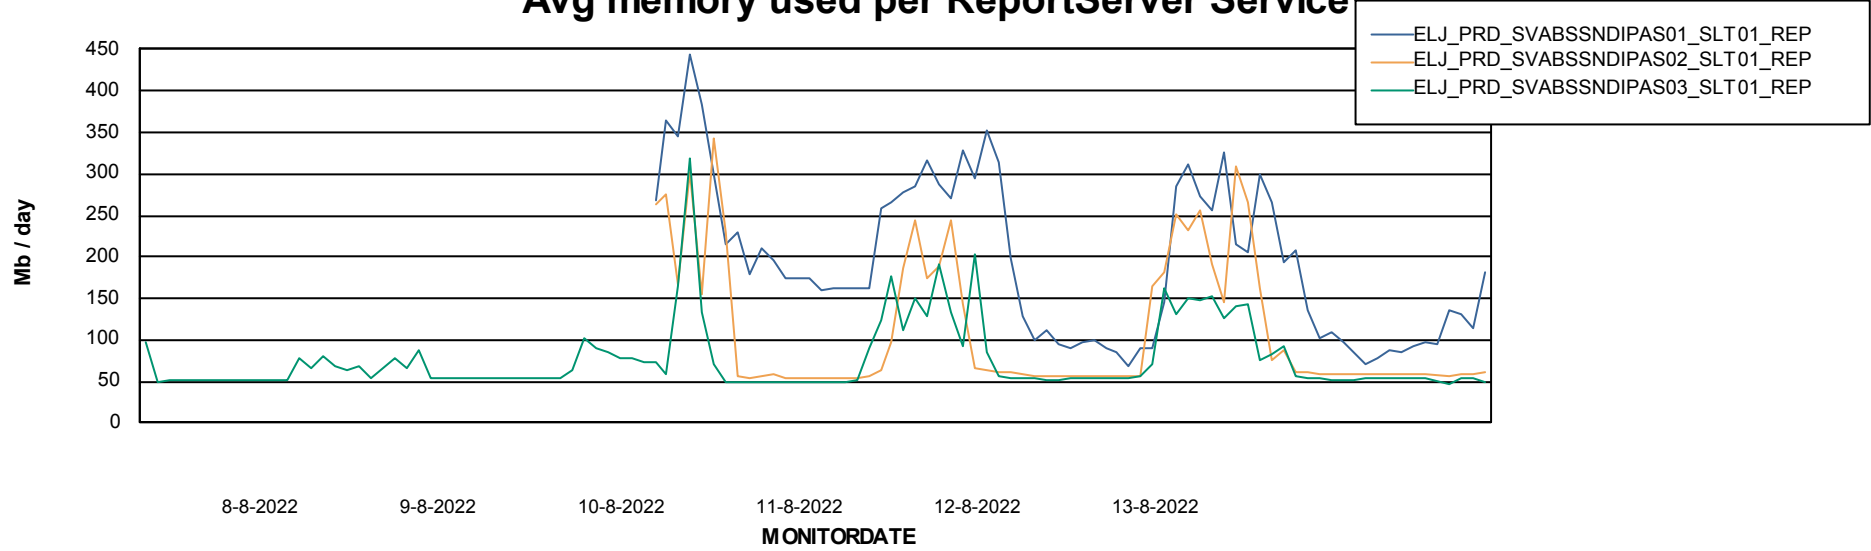

Avg users per day per ABS server

Weekly SLA Customer Report

Customer ELJ Production
Database ID 72

ABSSolute Application ReportServer Services

Avg memory used per ReportServer Service

Weekly SLA Customer Report