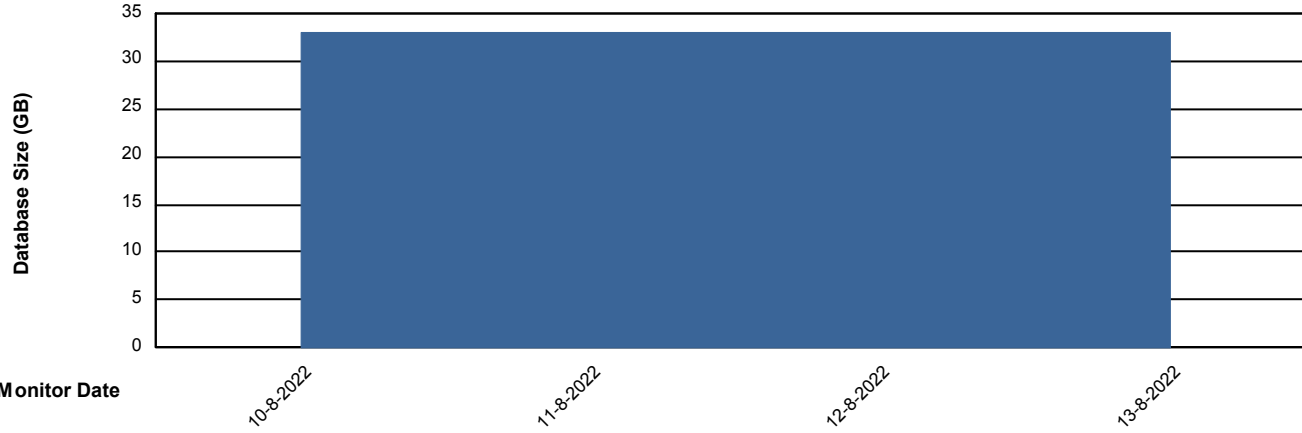

Weekly SLA Customer Report

Customer ELJ Production
Database ID 72

Database Performance ELJDB_BI

Weekly SLA Customer Report

Customer ELJ Production
Database ID 72

Database Performance ELJDB_Production

Weekly SLA Customer Report

Customer ELJ Production
Database ID 72

Database Performance ELJDB_Standby

DB Processes Max 600
DB Sessions Max 4

Weekly SLA Customer Report

Customer ELJ Production
Database ID 72

DATABASE SIZE ELJDB_BI

Database growth over last month