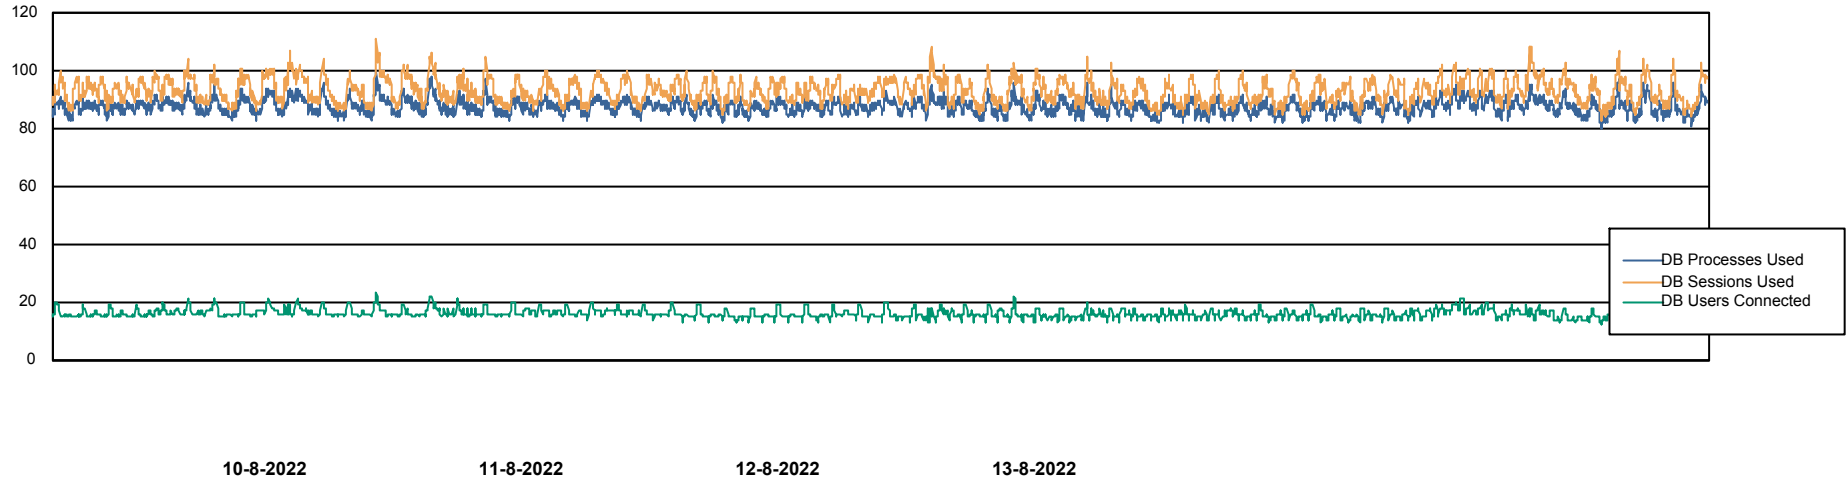

Database Performance ELJDB_BI