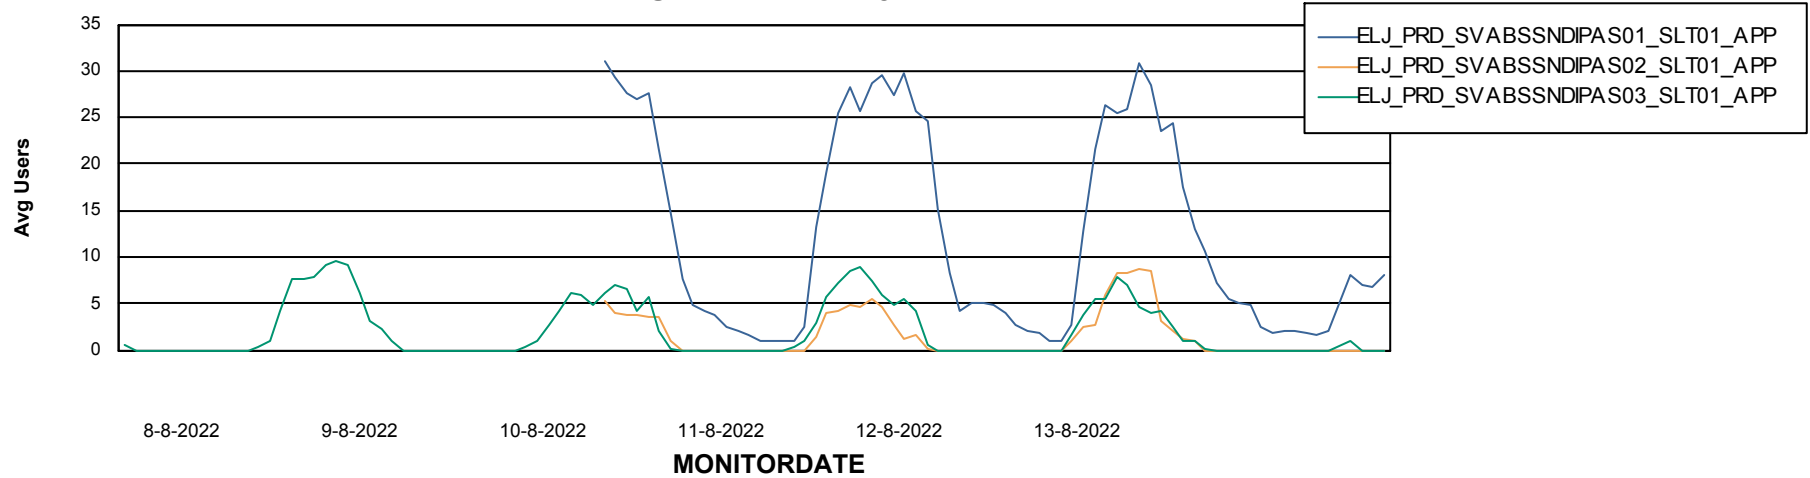

Avg users per day per ABS server