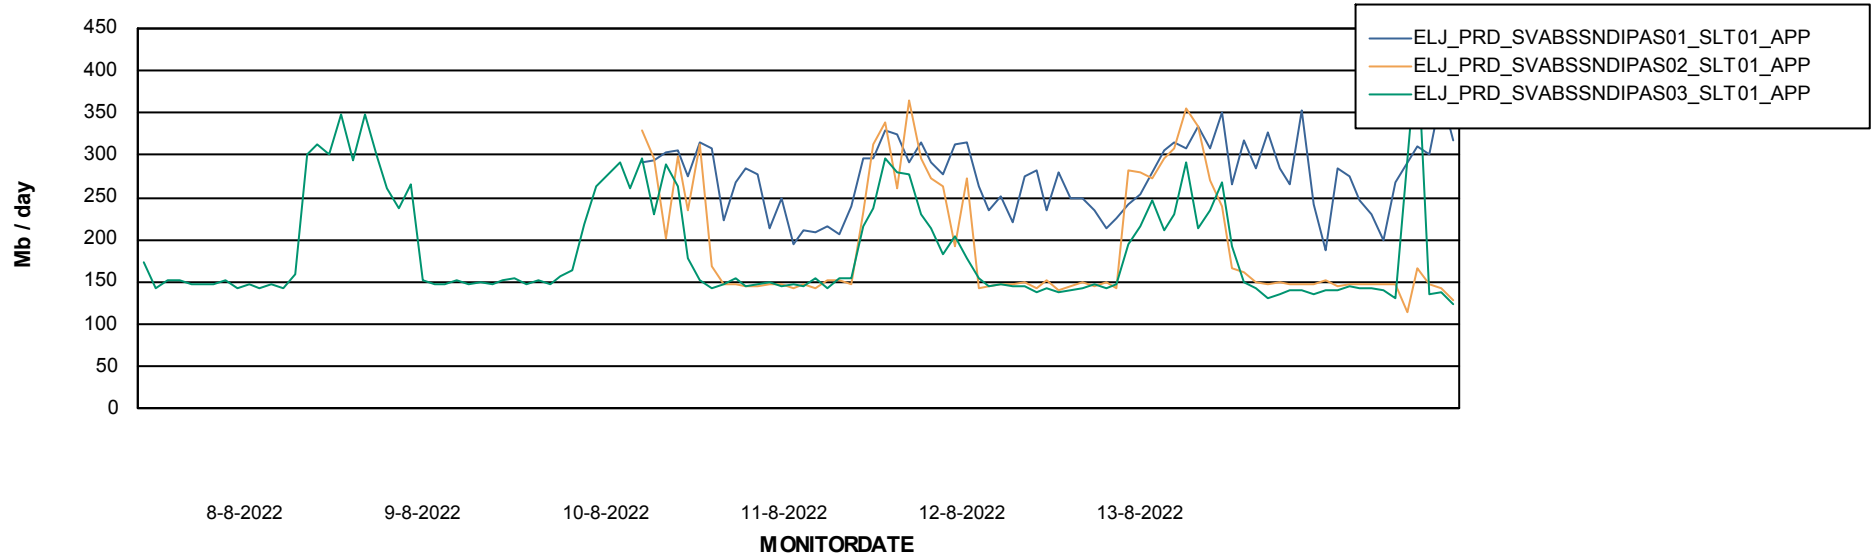

Standby Database Health ELJ Production

Recovery lag for last 7 days

Weekly SLA Customer Report

Customer ELJ Production
Database ID 72

ABSSolute Application Server Services

Avg memory used per ABS Server Service