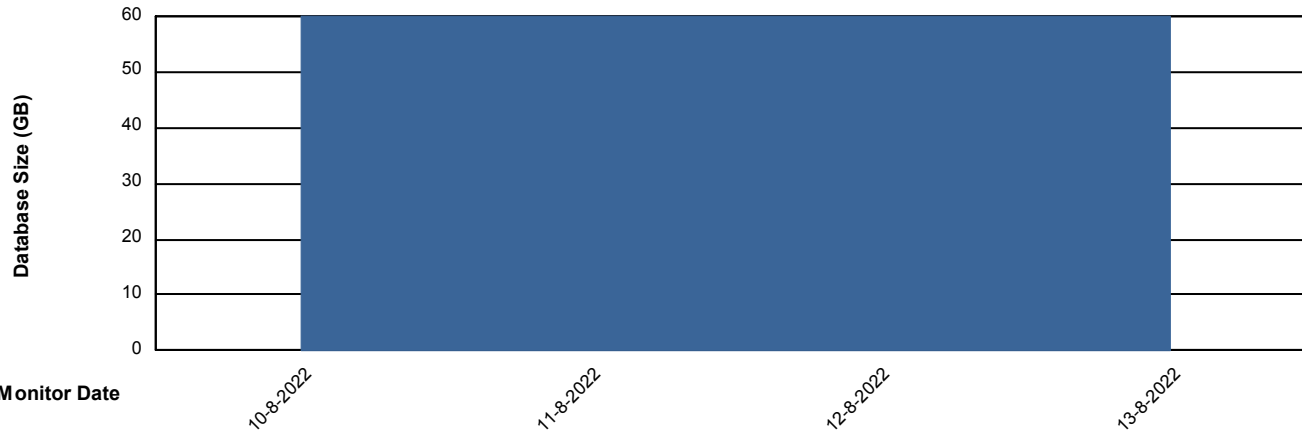

DATABASE SIZE ELJDB_Production

Database growth over last month