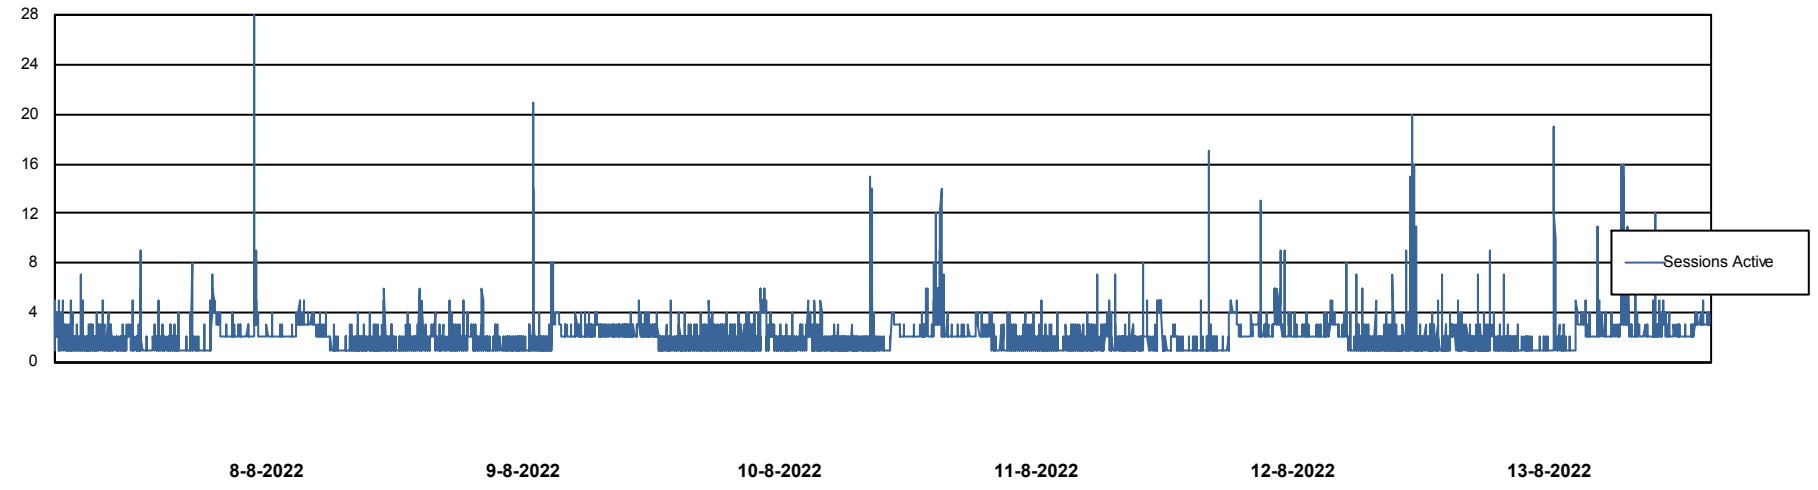

Harddisk Usage ELI_PRD_BISRV

	Free disk space on / (%)	Total disk space on / (Gb)	Used disk space on / (Gb)	Free disk space on /ABS-BI (%)	Total disk space on /ABS-BI	Used disk space on /ABS-BI	Free disk space on /backup (%)	Total disk space on /backup	Used disk space on /backup	Free disk space on /boot (%)
13-8-2022	53	90	42	25	275	197	77	68	15	62
12-8-2022	53	90	42	25	275	198	73	68	18	62
11-8-2022	53	90	42	26	275	196	74	68	18	62
10-8-2022	53	90	42	25	275	198	82	68	12	62
9-8-2022	53	90	42	24	275	202	81	68	13	62
8-8-2022	53	90	42	26	275	196	73	68	18	62
7-8-2022	53	90	42	27	275	192	74	68	18	62

Weekly SLA Customer Report

Customer ELI_Production
Database ID 62

Database Performance ELIDB_BI

Weekly SLA Customer Report

Customer ELI_Production
Database ID 62

Database Performance ELIDB_Production

Weekly SLA Customer Report

Customer ELI_Production
Database ID 62

Database Performance ELIDB_Standby

DB Processes Max 1,000

Weekly SLA Customer Report

Customer ELI_Production
Database ID 62

DATABASE SIZE ELIDB_BI

Database growth over last month