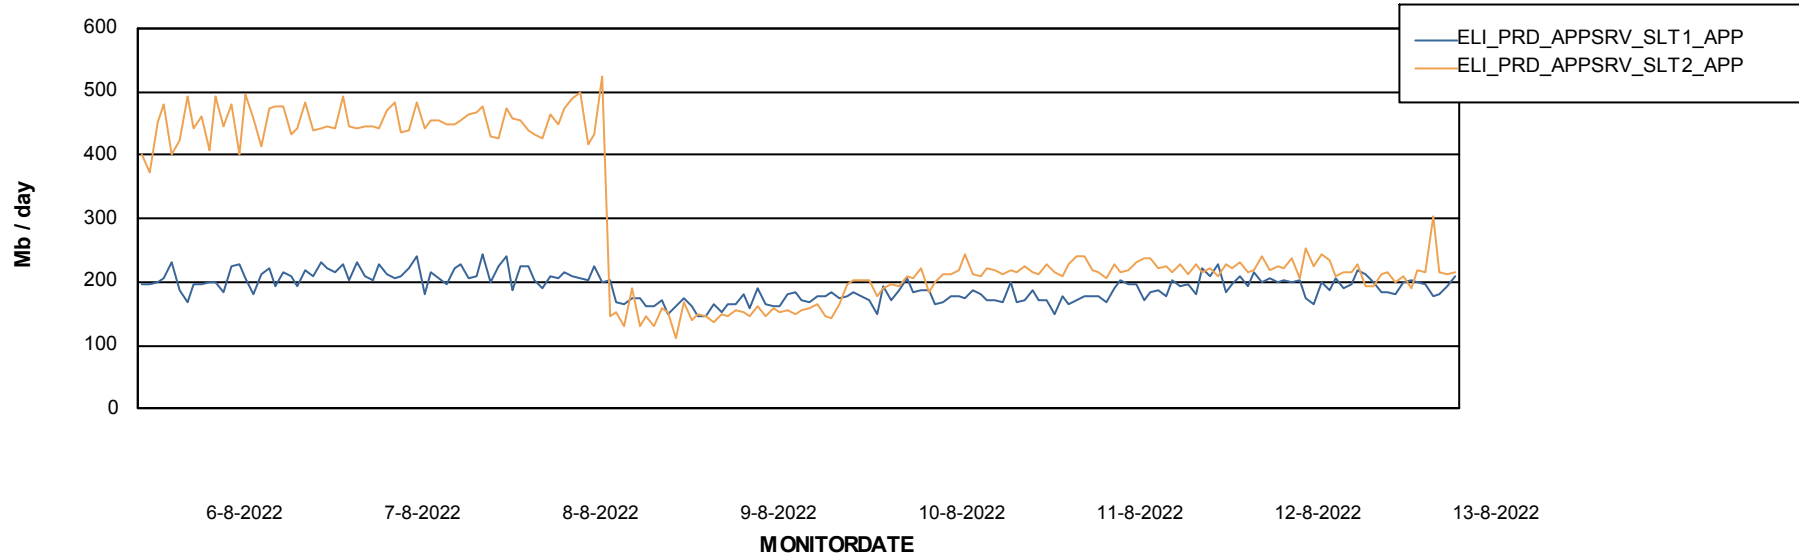

Standby Database Health ELI_Production

Recovery lag for last 7 days

Weekly SLA Customer Report

Customer ELI_Production
Database ID 62

ABSSolute Application Server Services

Avg memory used per ABS Server Service