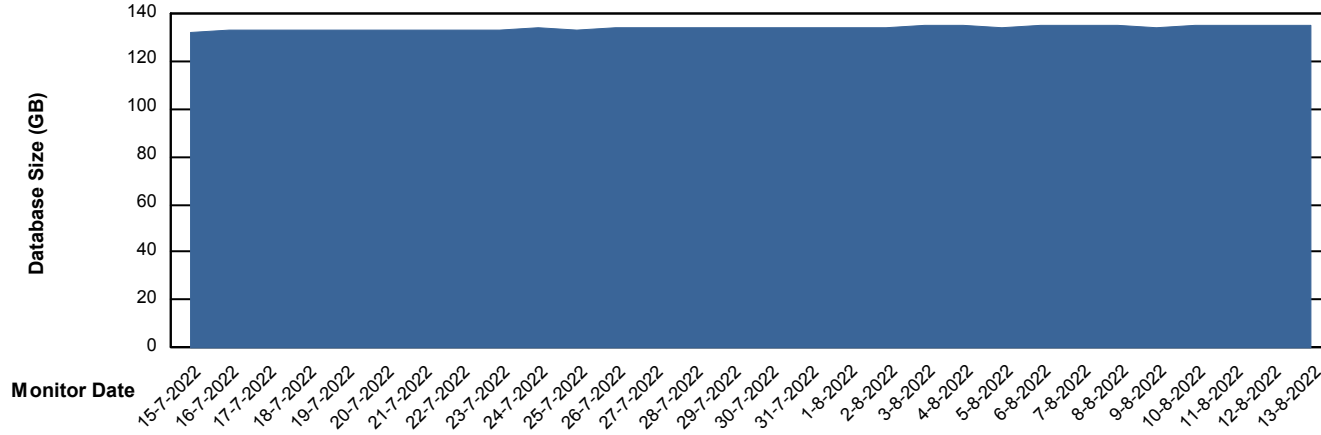

Customer ELI_Production
Database ID 62

Database Performance ELIDB_Standby

DB Processes Max 1,000

Weekly SLA Customer Report

Customer ELI_Production
Database ID 62

DATABASE SIZE ELIDB_BI

Database growth over last month

DATABASE SIZE ELIDB_Production

Database growth over last month

Weekly SLA Customer Report

Customer ELI_Production
Database ID 62

Database Tablespace ELIDB_BI

Date	Tablespace Name	Filesize (Gb)	Usedsize (Gb)	Percentage free
13-8-2022	ABSDATA	74	61	17
	INDX	89	71	20
12-8-2022	ABSDATA	74	61	17
	INDX	89	71	20
11-8-2022	ABSDATA	74	61	17
	INDX	89	71	20
10-8-2022	ABSDATA	74	61	17
	INDX	89	71	20
9-8-2022	ABSDATA	74	61	18
	INDX	89	71	20
8-8-2022	ABSDATA	74	61	17
	INDX	89	71	20
7-8-2022	ABSDATA	72	61	15
	INDX	89	71	20