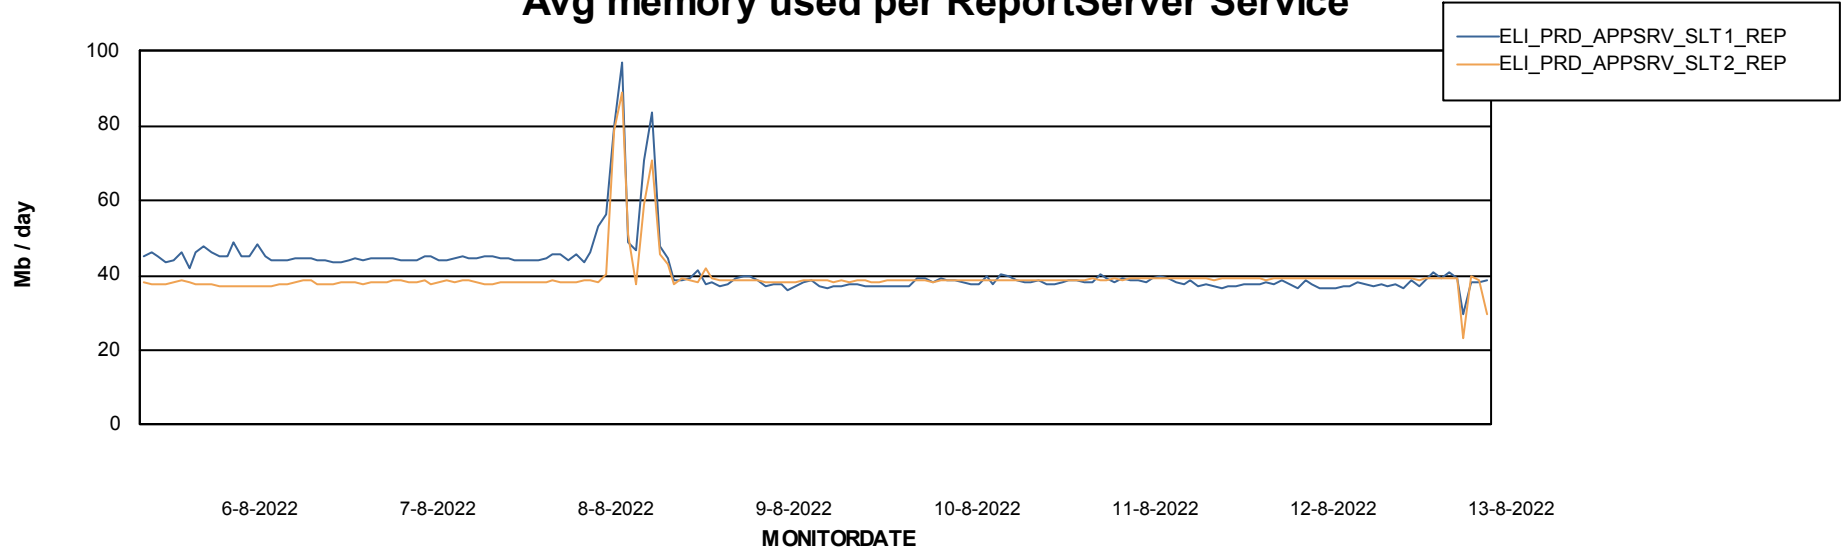

ABSSolute Application Server Services

Avg memory used per ReportServer Service