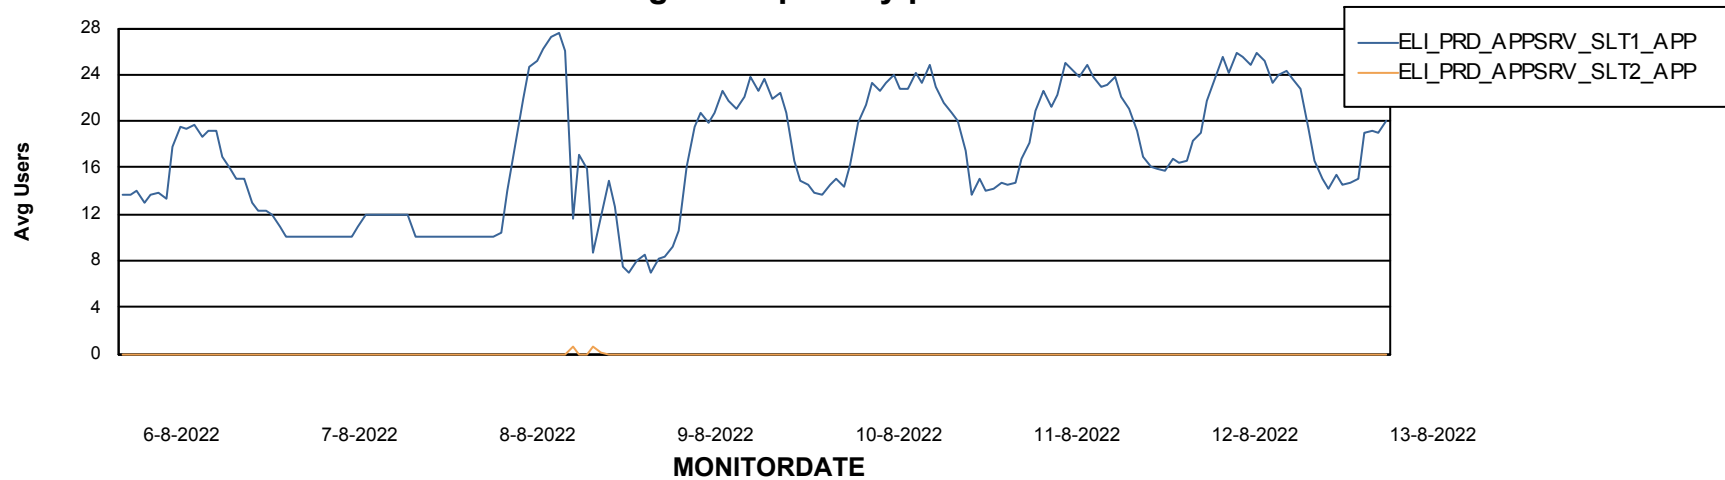

Weekly SLA Customer Report

Customer ELI_Production
Database ID 62

ABSSolute Application Server Services

Avg memory used per ReportServer Service

Avg users per day per ABS server

Weekly SLA Customer Report

Customer ELI_Production
Database ID 62