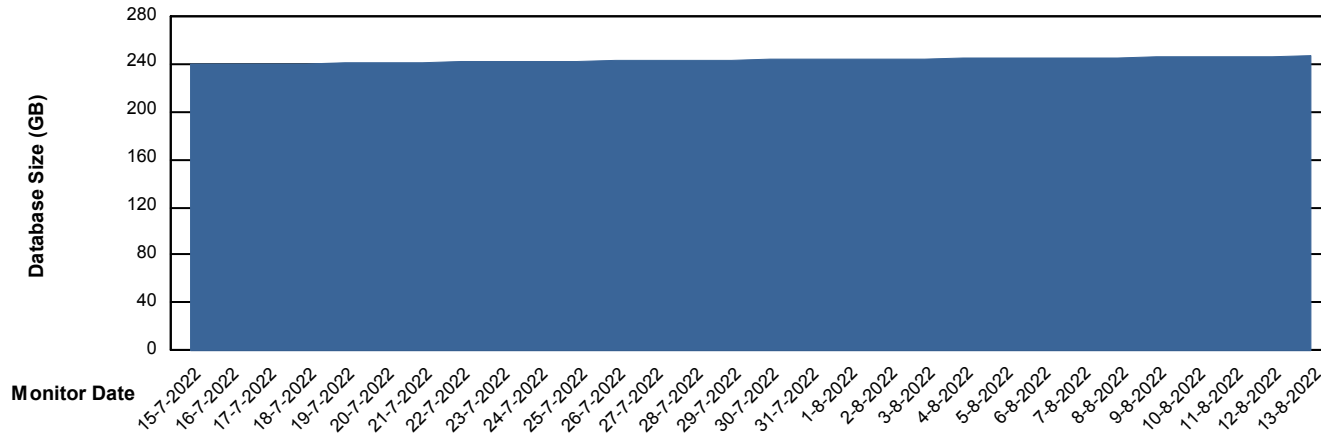

Customer ELI_Production
Database ID 62

Database Performance ELIDB_Standby

DB Processes Max 1,000

Weekly SLA Customer Report

Customer ELI_Production
Database ID 62

DATABASE SIZE ELIDB_BI

Database growth over last month

DATABASE SIZE ELIDB_Production

Database growth over last month

Weekly SLA Customer Report

Customer ELI_Production
Database ID 62

Database Tablespace ELIDB_BI

Date	Tablespace Name	Filesize (Gb)	Usedsize (Gb)	Percentage free
13-8-2022	ABSDATA	74	61	17
	INDX	89	71	20
12-8-2022	ABSDATA	74	61	17
	INDX	89	71	20
11-8-2022	ABSDATA	74	61	17
	INDX	89	71	20
10-8-2022	ABSDATA	74	61	17
	INDX	89	71	20
9-8-2022	ABSDATA	74	61	18
	INDX	89	71	20
8-8-2022	ABSDATA	74	61	17
	INDX	89	71	20
7-8-2022	ABSDATA	72	61	15
	INDX	89	71	20