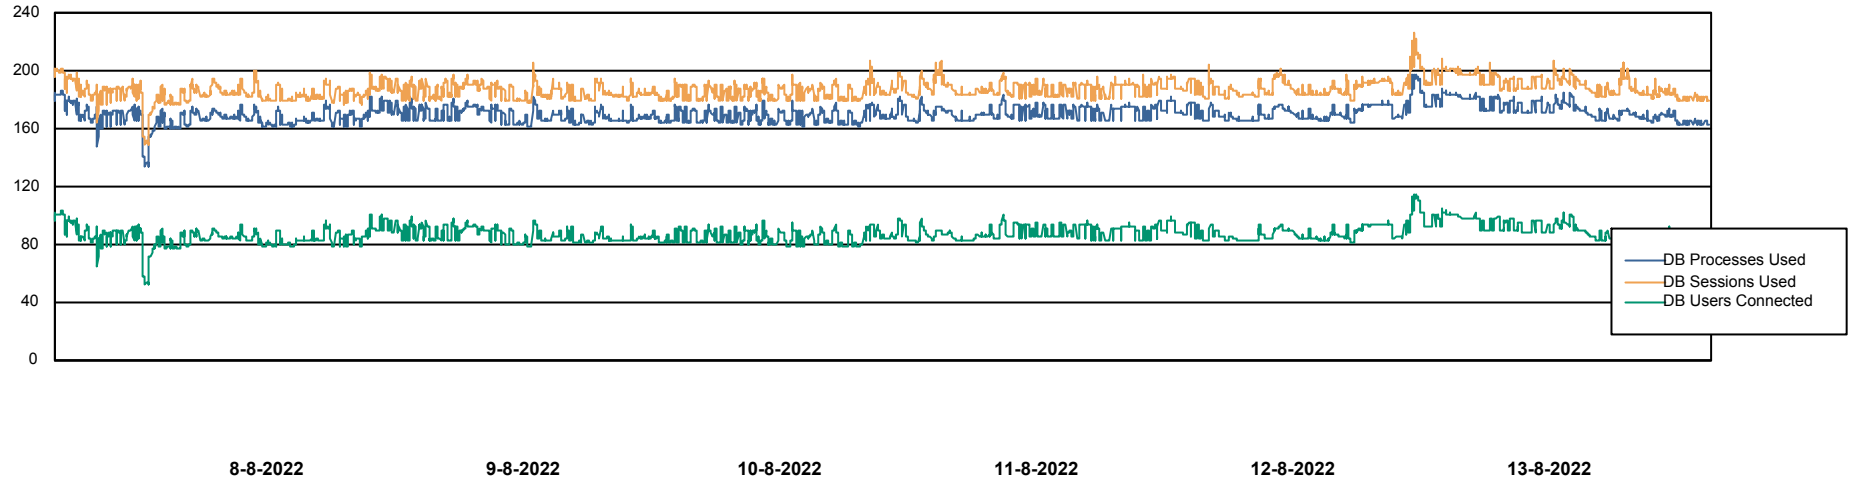

Weekly SLA Customer Report

Customer ELI_Production
Database ID 62

Database Performance ELIDB_BI

Weekly SLA Customer Report

Customer ELI_Production
Database ID 62

Database Performance ELIDB_Production

Weekly SLA Customer Report

Customer ELI_Production
Database ID 62

Database Performance ELIDB_Standby

DB Processes Max 1,000

Weekly SLA Customer Report

Customer ELI_Production
Database ID 62

DATABASE SIZE ELIDB_BI

Database growth over last month