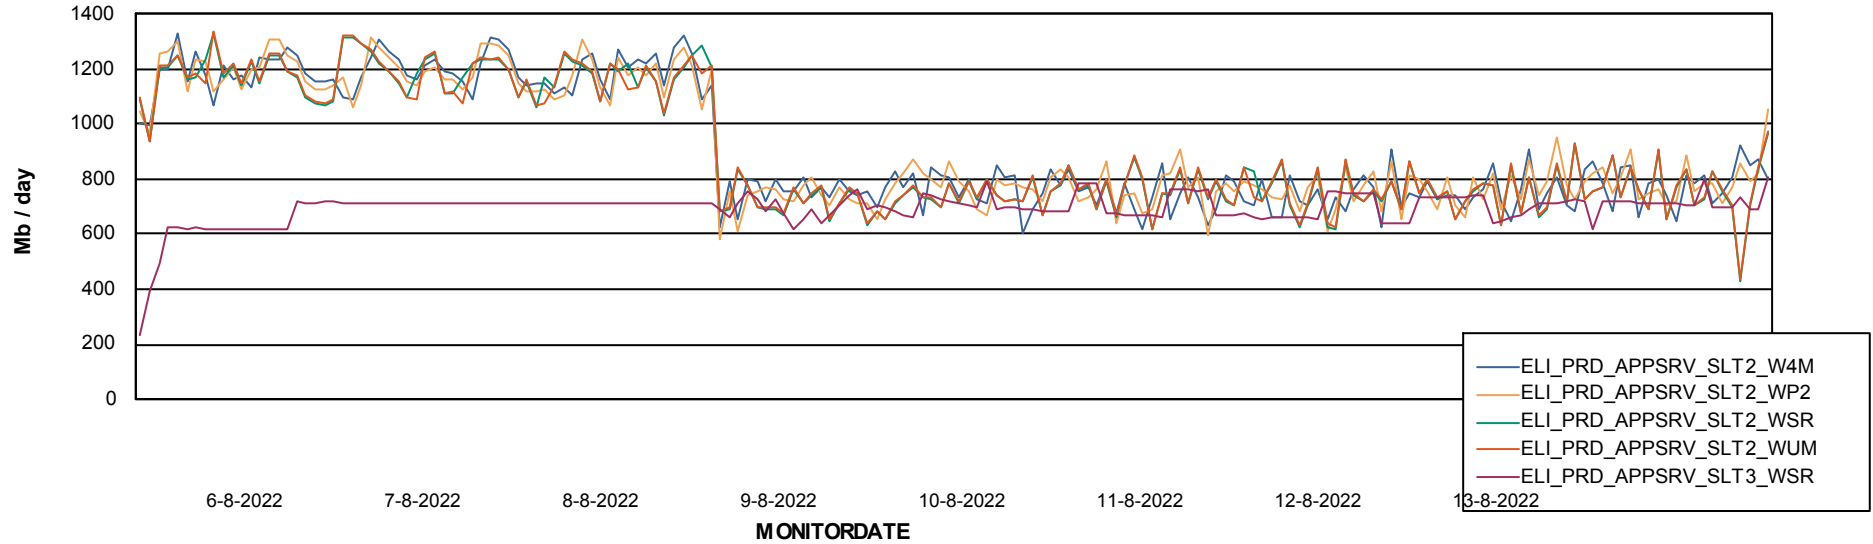

ABSolute Application Server Services

Avg memory used per ABS Web component