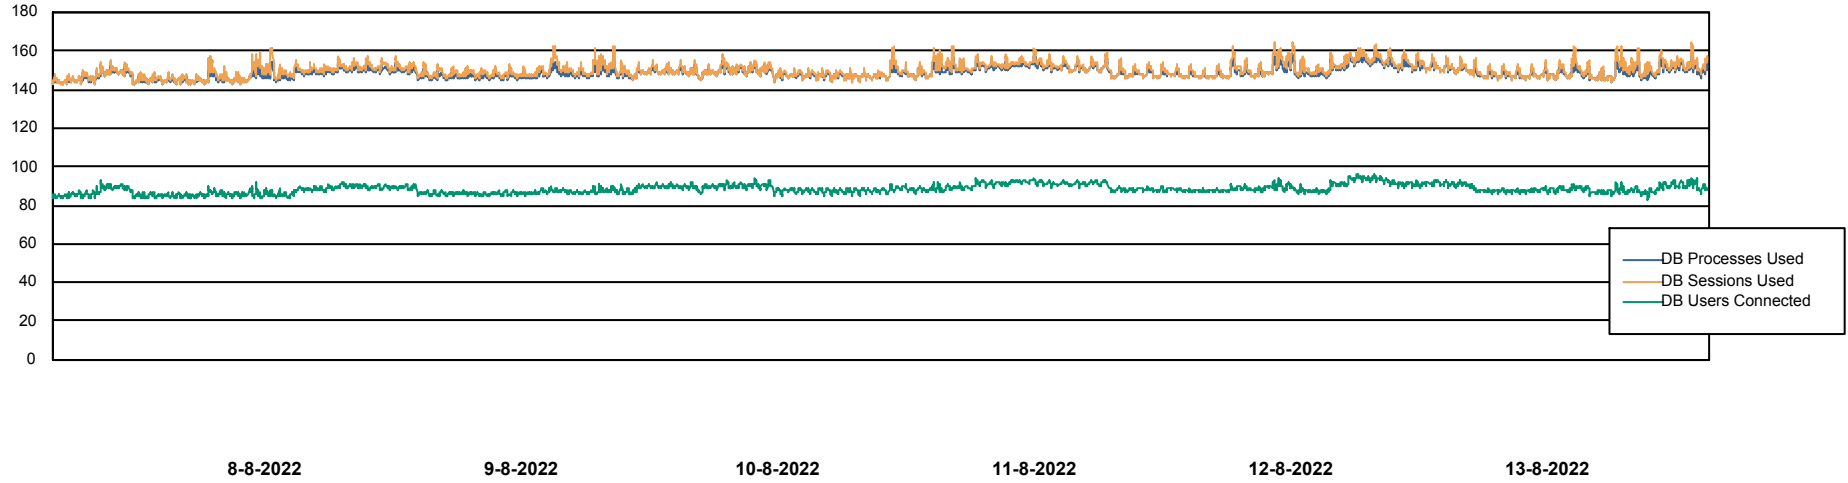

Database Performance ELIDB_BI