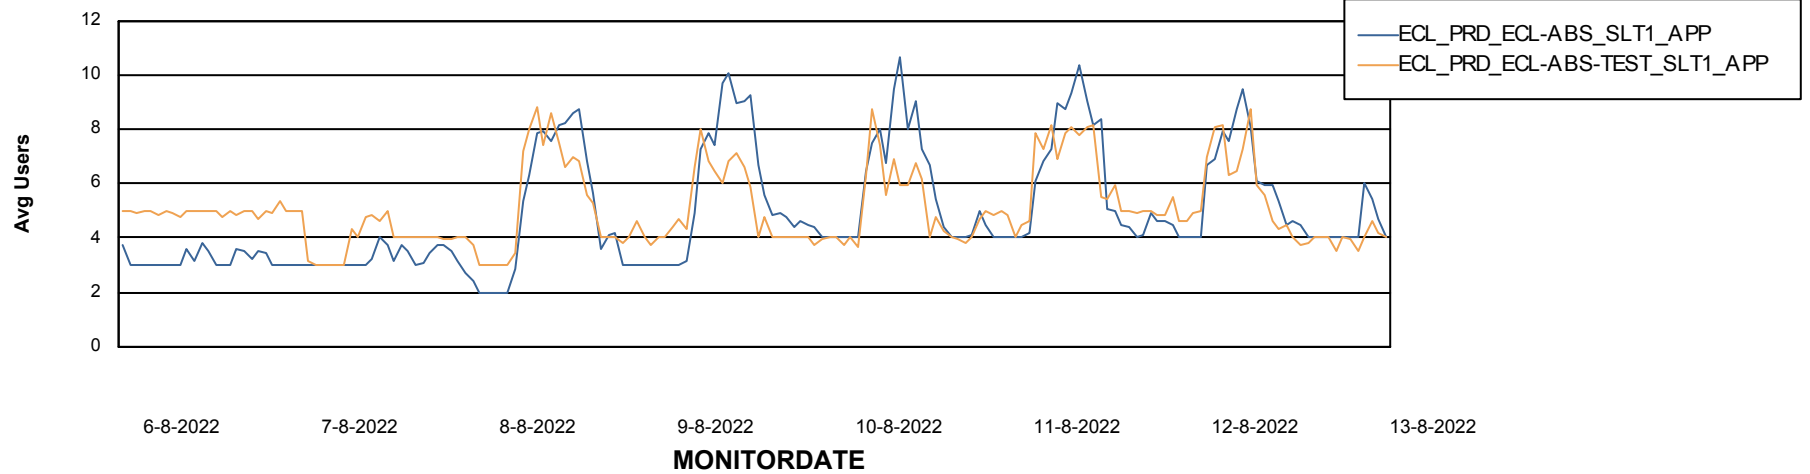

Weekly SLA Customer Report

Customer ECL_Production
Database ID 77

ABSSolute Application Server Services

Avg memory used per ABS Server Service

Avg users per day per ABS server

Weekly SLA Customer Report

Customer ECL_Production
Database ID 77