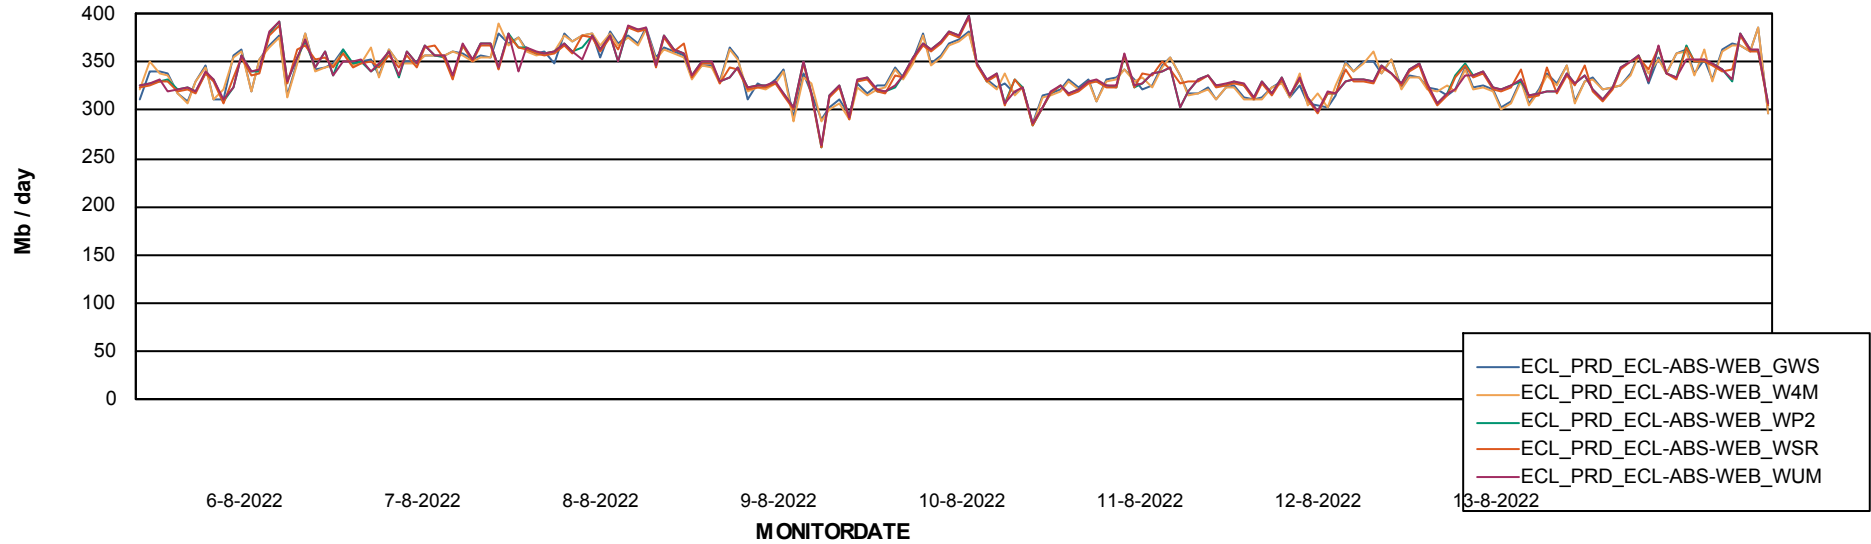

ABSSolute Application ReportServer Services

Avg memory used per ReportServer Service

Weekly SLA Customer Report

Customer ECL_Production
Database ID 77

ABSolute Web Component Services

Avg memory used per ABS Web component