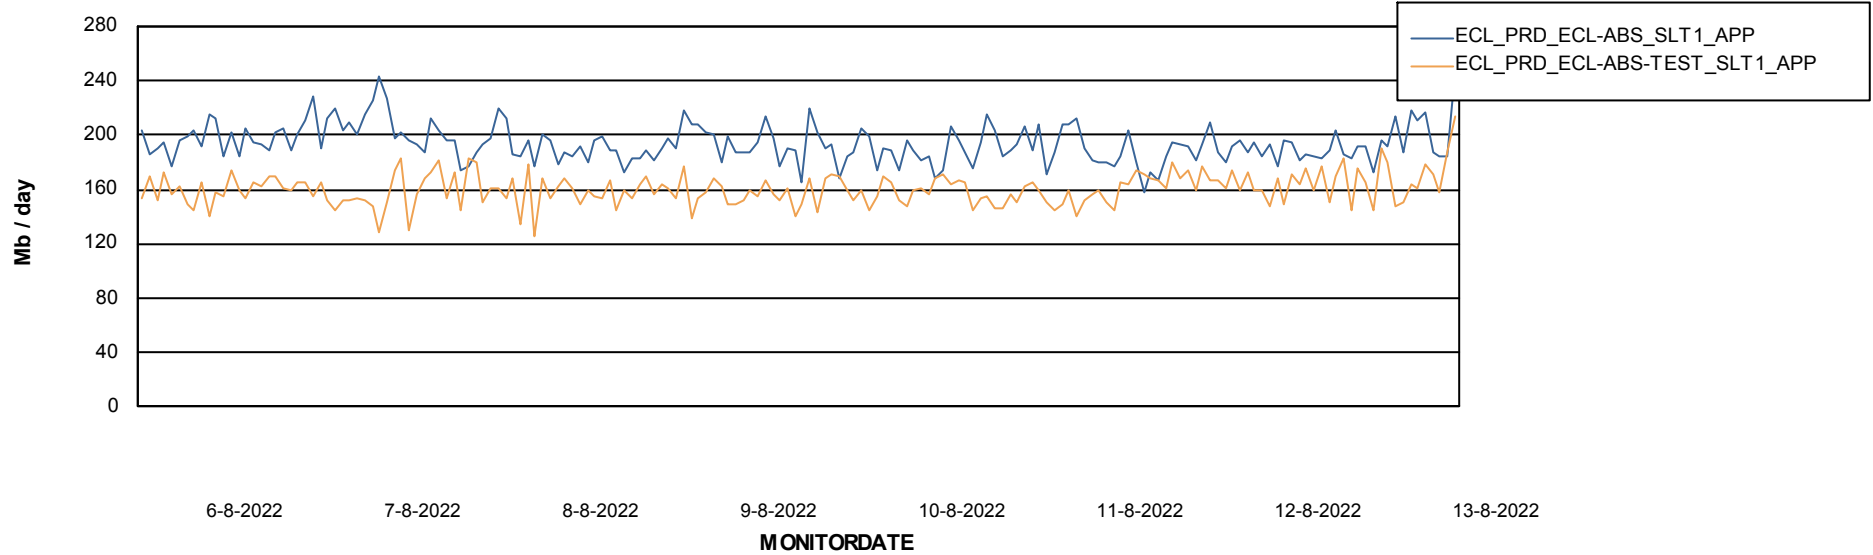

Weekly SLA Customer Report

Customer ECL_Production
Database ID 77

Database Performance ECLDB_Production

Weekly SLA Customer Report

Customer ECL_Production
Database ID 77

Database Performance ECLDB_Standby

DATABASE SIZE ECLDB_Production

Database growth over last month

Weekly SLA Customer Report

Customer ECL_Production
Database ID 77

Database Tablespace ECLDB_Production

Date	Tablespace Name	Filesize (Gb)	Usedsize (Gb)	Percentage free
13-8-2022	ABSDATA	80	62	23
	INDX	8	5	41
12-8-2022	ABSDATA	80	62	23
	INDX	8	5	41
11-8-2022	ABSDATA	80	62	23
	INDX	8	5	41
10-8-2022	ABSDATA	80	61	23
	INDX	8	5	41
9-8-2022	ABSDATA	80	61	23
	INDX	8	5	41
8-8-2022	ABSDATA	80	61	24
	INDX	8	5	41
7-8-2022	ABSDATA	80	61	24
	INDX	8	5	41

Weekly SLA Customer Report

Customer ECL_Production
Database ID 77

ABSSolute Application Server Services

Avg memory used per ABS Server Service

Avg users per day per ABS server

Weekly SLA Customer Report

Customer ECL_Production
Database ID 77