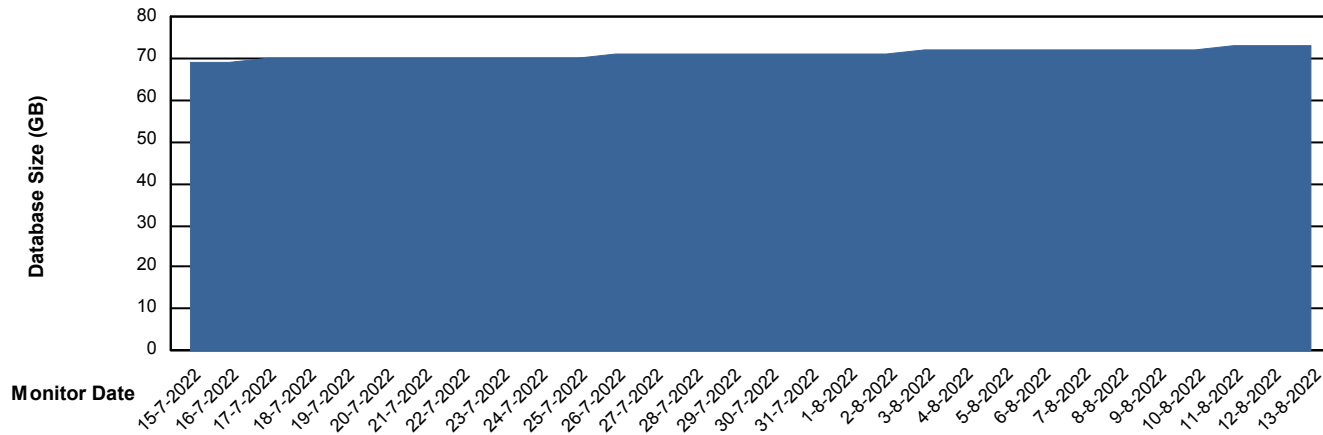

Weekly SLA Customer Report

Customer ECL_Production
Database ID 77

Database Performance ECLDB_Production

Weekly SLA Customer Report

Customer ECL_Production
Database ID 77

Database Performance ECLDB_Standby

DATABASE SIZE ECLDB_Production

Database growth over last month

Weekly SLA Customer Report

Customer ECL_Production
Database ID 77

Database Tablespace ECLDB_Production

Date	Tablespace Name	Filesize (Gb)	Usedsize (Gb)	Percentage free
13-8-2022	ABSDATA	80	62	23
	INDX	8	5	41
12-8-2022	ABSDATA	80	62	23
	INDX	8	5	41
11-8-2022	ABSDATA	80	62	23
	INDX	8	5	41
10-8-2022	ABSDATA	80	61	23
	INDX	8	5	41
9-8-2022	ABSDATA	80	61	23
	INDX	8	5	41
8-8-2022	ABSDATA	80	61	24
	INDX	8	5	41
7-8-2022	ABSDATA	80	61	24
	INDX	8	5	41