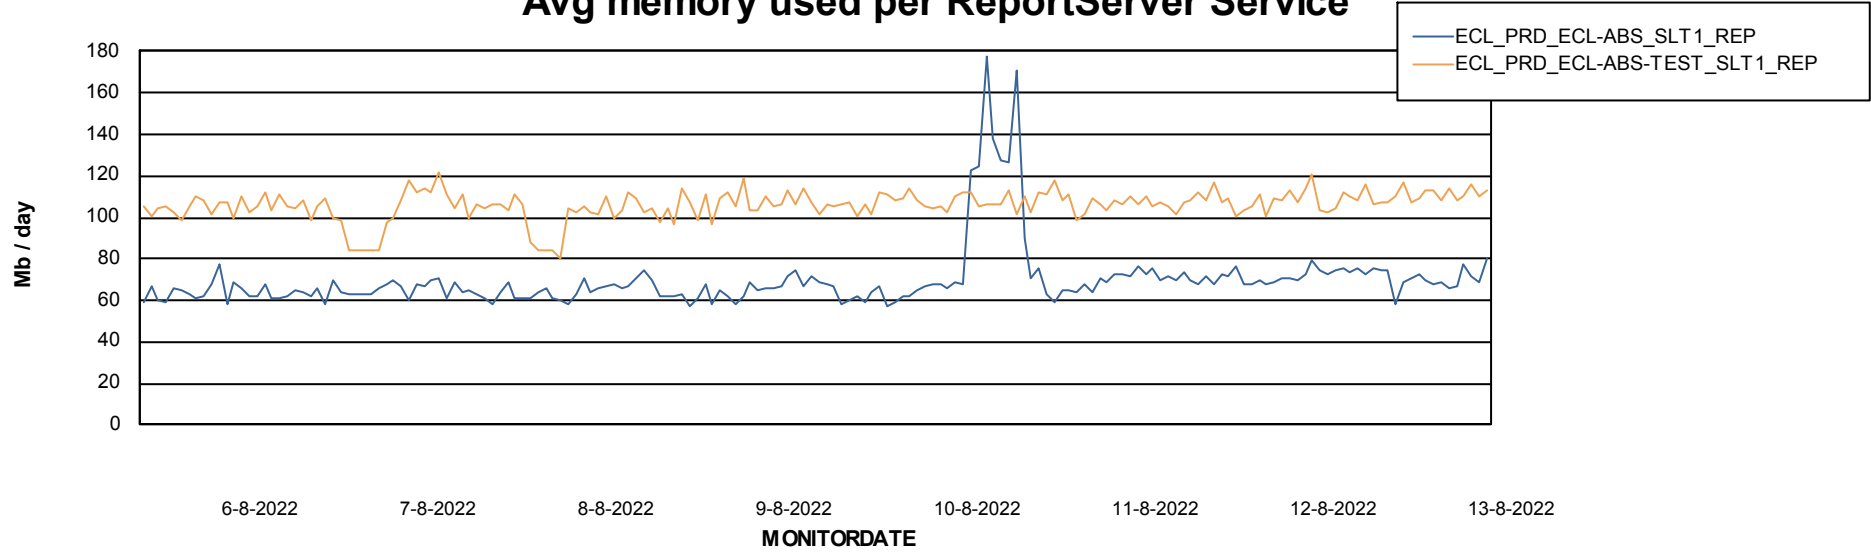

ABSSolute Application ReportServer Services

Avg memory used per ReportServer Service