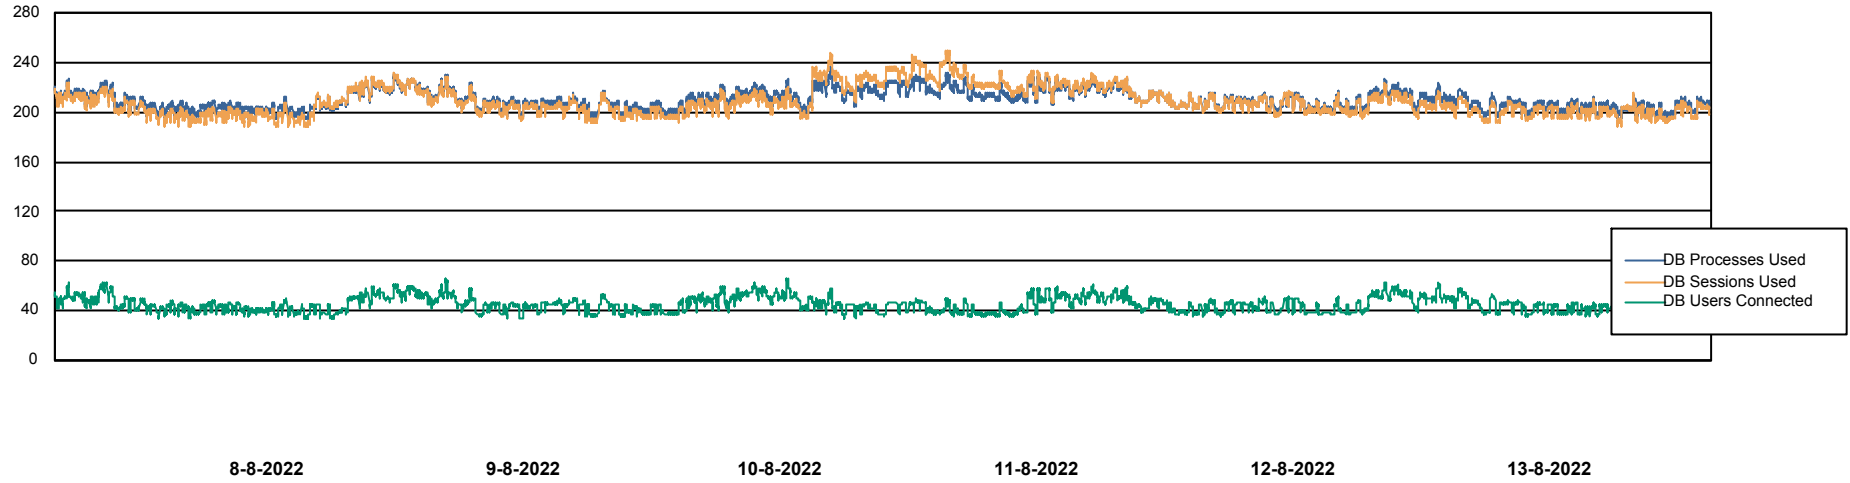

Weekly SLA Customer Report

Customer ECL_Production
Database ID 77

Harddisk Usage ECL_PRD_ECL-ABS-WEB

	Free disk space on C: (%)	Total disk space on C: (Gb)	Used disk space on C: (Gb)
13-8-2022	43	127	73
12-8-2022	43	127	73
11-8-2022	42	127	73
10-8-2022	42	127	73
9-8-2022	43	127	72
8-8-2022	43	127	72
7-8-2022	43	127	72

Weekly SLA Customer Report

Customer ECL_Production
Database ID 77

Database Performance ECLDB_Production

Weekly SLA Customer Report

Customer ECL_Production
Database ID 77

Database Performance ECLDB_Standby

DATABASE SIZE ECLDB_Production