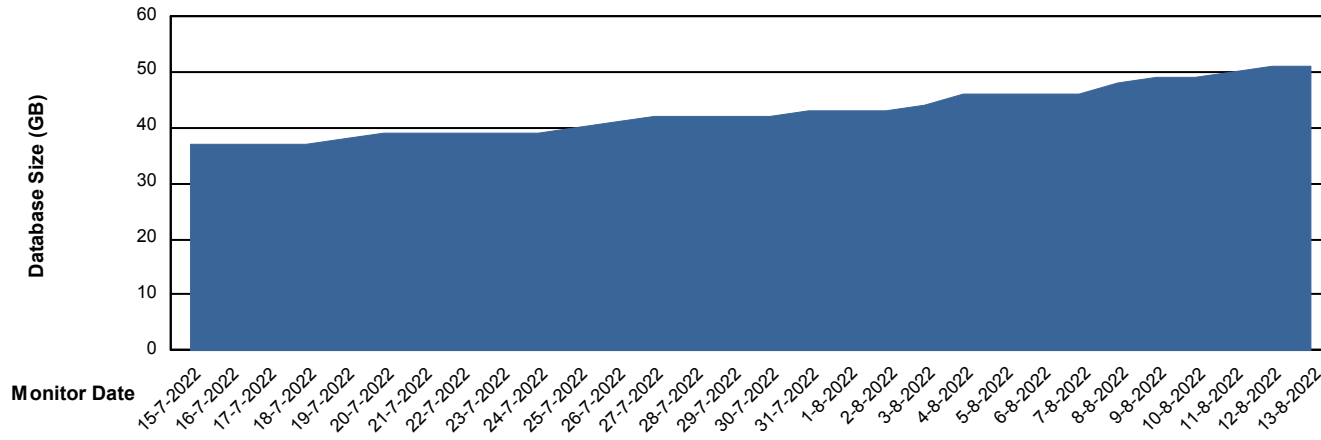

Weekly SLA Customer Report

Customer DFD_Production
Database ID 39

Database Performance DFDDB_Production

DATABASE SIZE DFDDB_Production

Database growth over last month

Weekly SLA Customer Report

Customer DFD_Production
 Database ID 39

Database Tablespace DFDDDB_Production

Date	Tablespace Name	Filesize (Gb)	Usedsize (Gb)	Percentage free
13-8-2022	ABSDATA	83	0	100
	INDX	161	49	70
12-8-2022	ABSDATA	83	0	100
	INDX	161	49	70
11-8-2022	ABSDATA	83	0	100
	INDX	161	48	70
10-8-2022	ABSDATA	83	0	100
	INDX	161	47	71
9-8-2022	ABSDATA	83	0	100
	INDX	161	47	71
8-8-2022	ABSDATA	83	0	100
	INDX	161	46	72
7-8-2022	ABSDATA	83	0	100
	INDX	161	44	73