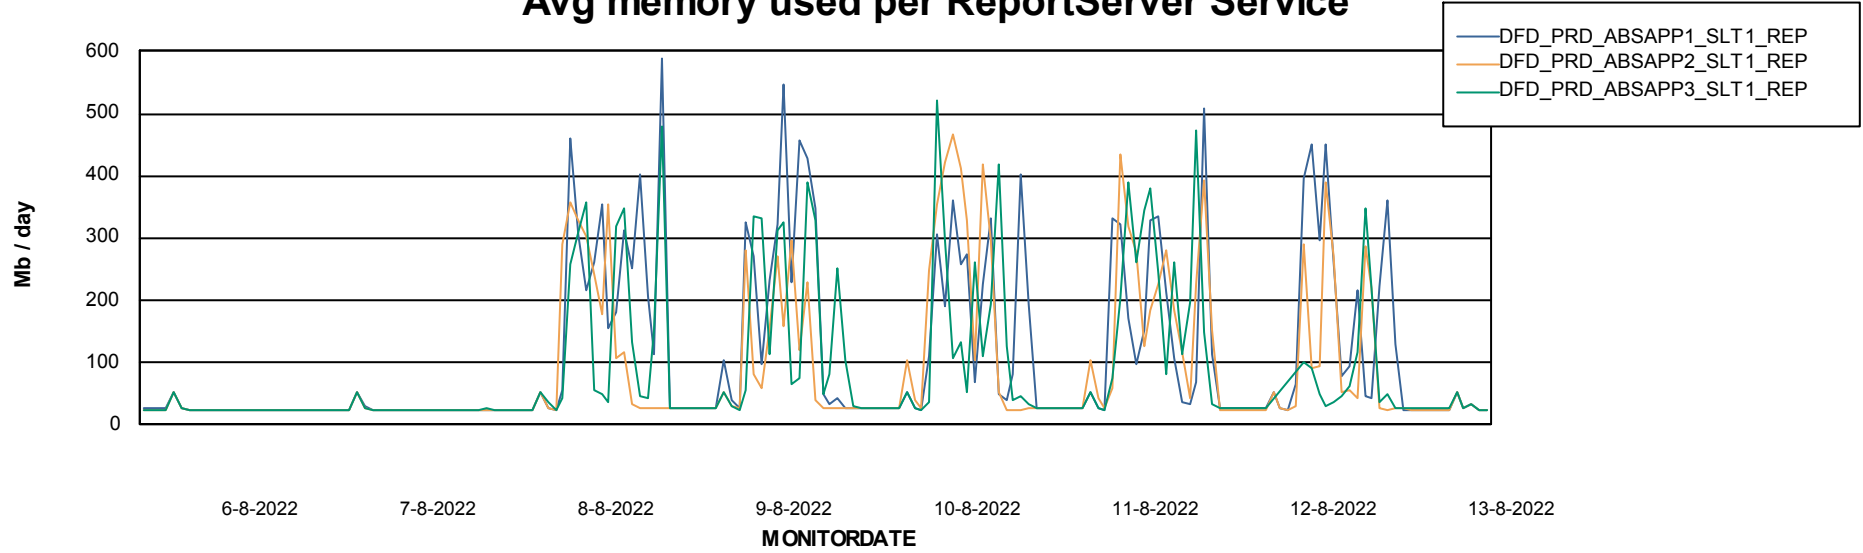

ABSSolute Application ReportServer Services

Avg memory used per ReportServer Service