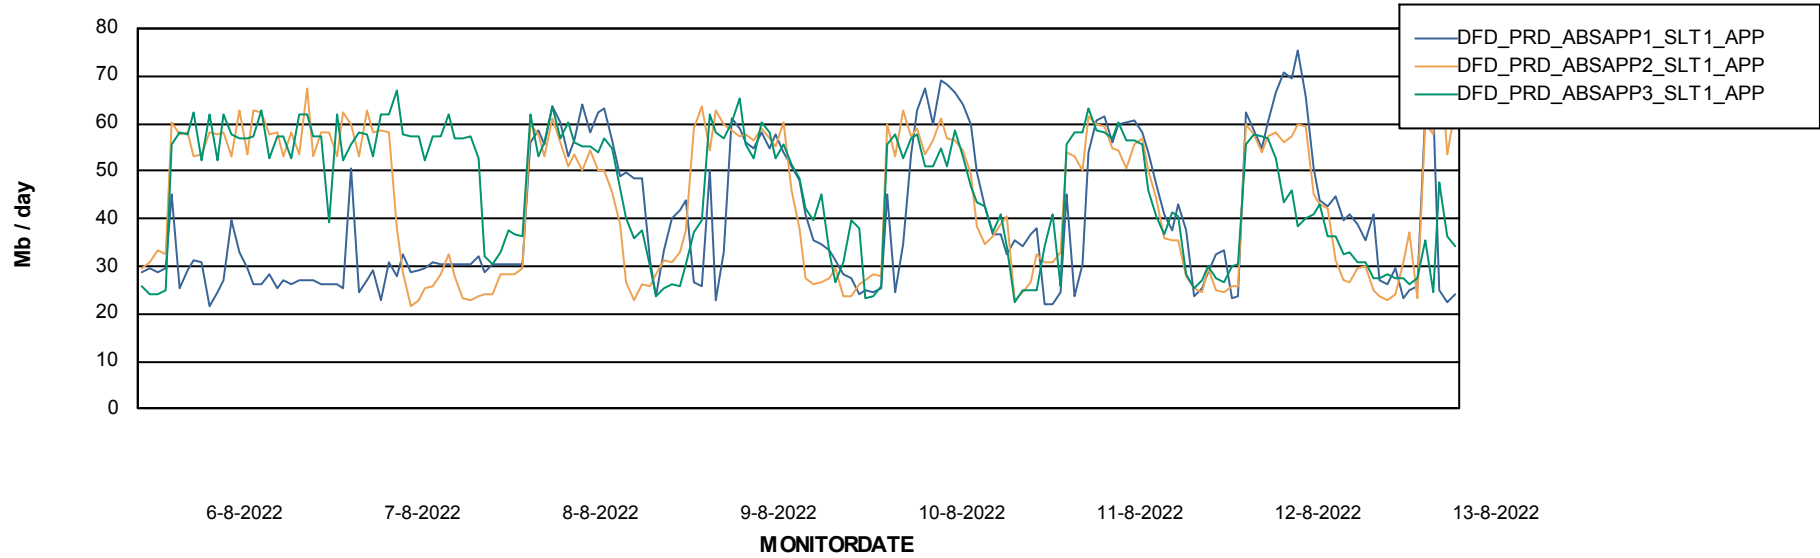

Weekly SLA Customer Report

Customer DFD_Production
Database ID 39

Database Performance DFDDB_Production

DATABASE SIZE DFDDB_Production

Database growth over last month

Weekly SLA Customer Report

Customer DFD_Production
 Database ID 39

Database Tablespace DFDDDB_Production

Date	Tablespace Name	Filesize (Gb)	Usedsize (Gb)	Percentage free
13-8-2022	ABSDATA	83	0	100
	INDX	161	49	70
12-8-2022	ABSDATA	83	0	100
	INDX	161	49	70
11-8-2022	ABSDATA	83	0	100
	INDX	161	48	70
10-8-2022	ABSDATA	83	0	100
	INDX	161	47	71
9-8-2022	ABSDATA	83	0	100
	INDX	161	47	71
8-8-2022	ABSDATA	83	0	100
	INDX	161	46	72
7-8-2022	ABSDATA	83	0	100
	INDX	161	44	73

Weekly SLA Customer Report

Customer DFD_Production
Database ID 39

ABSSolute Application Server Services

Avg memory used per ABS Server Service

Avg users per day per ABS server

Weekly SLA Customer Report

Customer DFD_Production
Database ID 39