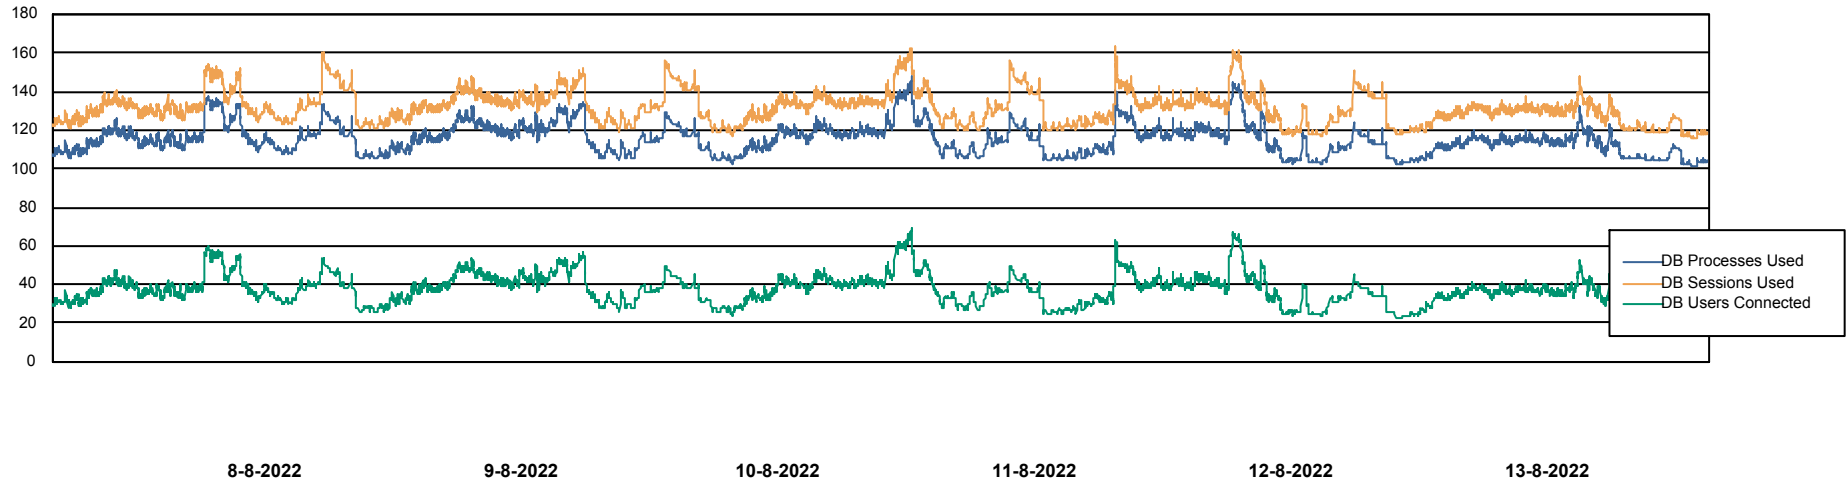

Harddisk Usage CUS_StandByDBSrv_ABSD2

	Free disk space on C: (%)	Total disk space on C: (Gb)	Used disk space on C: (Gb)	Free disk space on D: (%)	Total disk space on D: (Gb)	Used disk space on D: (Gb)
13-8-2022	67	199	65	21	1,024	809
12-8-2022	67	199	65	21	1,024	808
11-8-2022	67	199	65	21	1,024	811
10-8-2022	67	199	65	21	1,024	809
9-8-2022	67	199	65	21	1,024	805
8-8-2022	67	199	65	22	1,024	796
7-8-2022	67	199	65	22	1,024	797

Weekly SLA Customer Report

Customer CUS_Production
Database ID 131

Database Performance CUS_ProdDB_Primary

Weekly SLA Customer Report

Customer CUS_Production
Database ID 131

Database Performance CUS_ProdDB_Standby