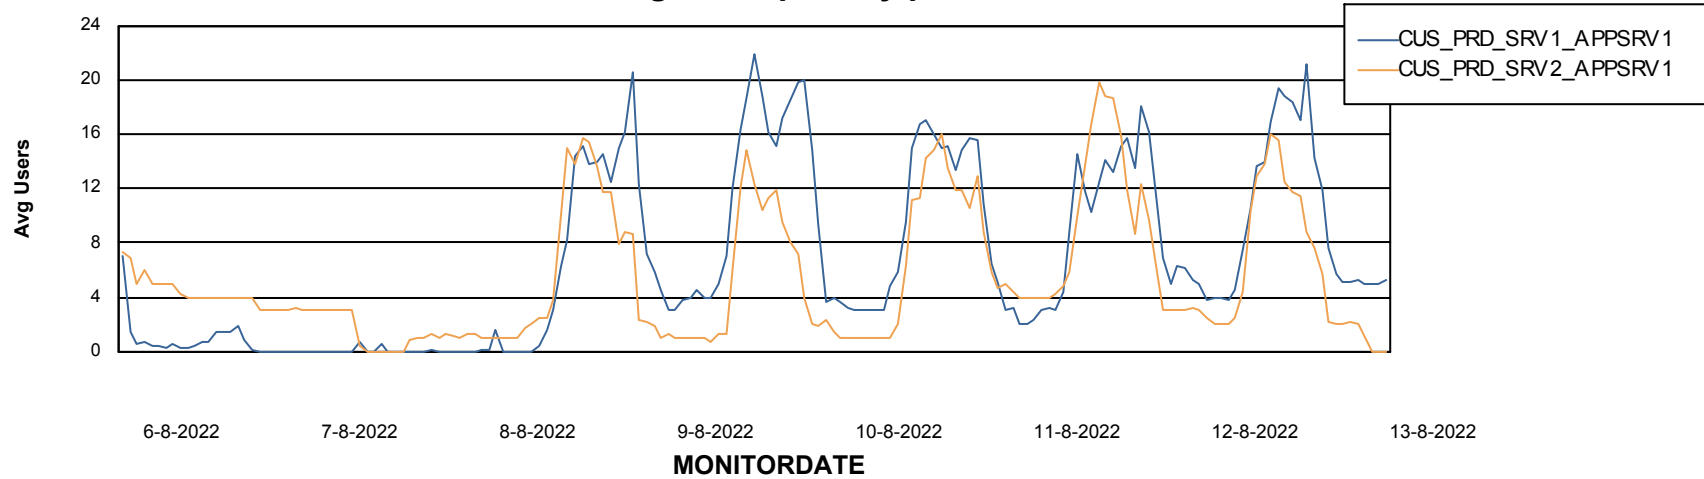

Avg users per day per ABS server