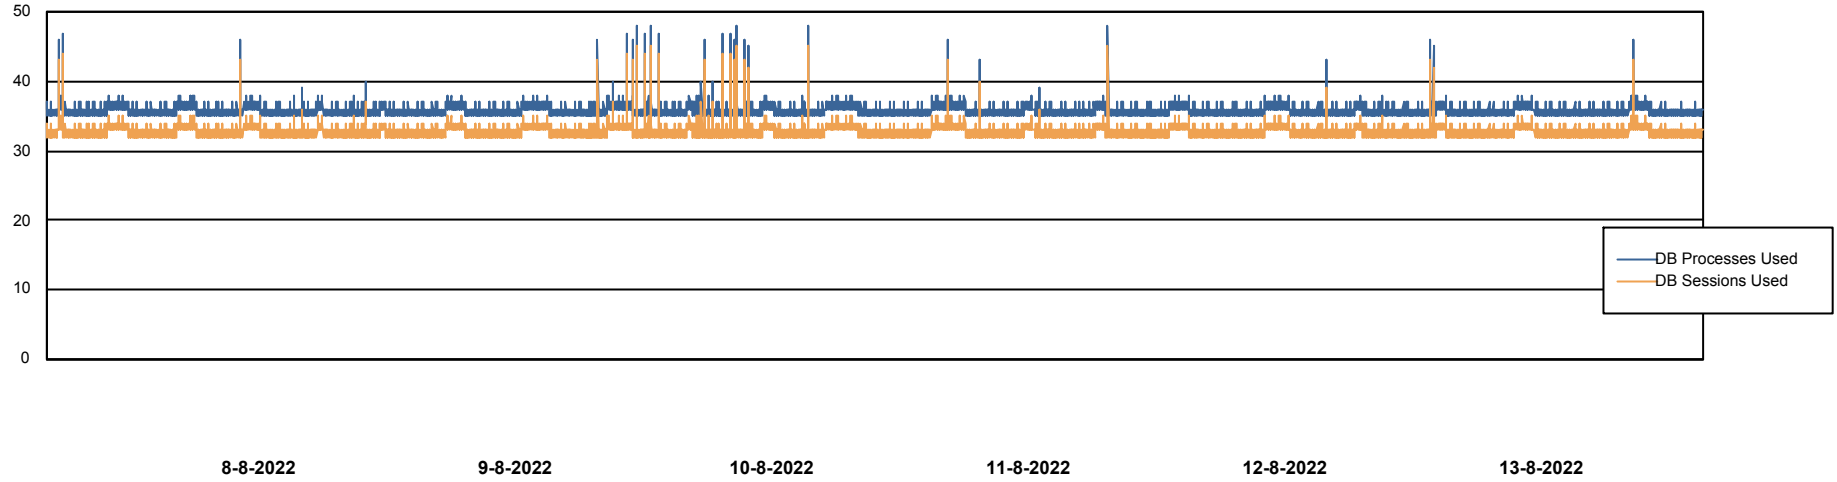

Weekly SLA Customer Report

Customer CUS_Production
Database ID 131

Database Performance CUS_ProdDB_Primary

Weekly SLA Customer Report

Customer CUS_Production
Database ID 131

Database Performance CUS_ProdDB_Standby