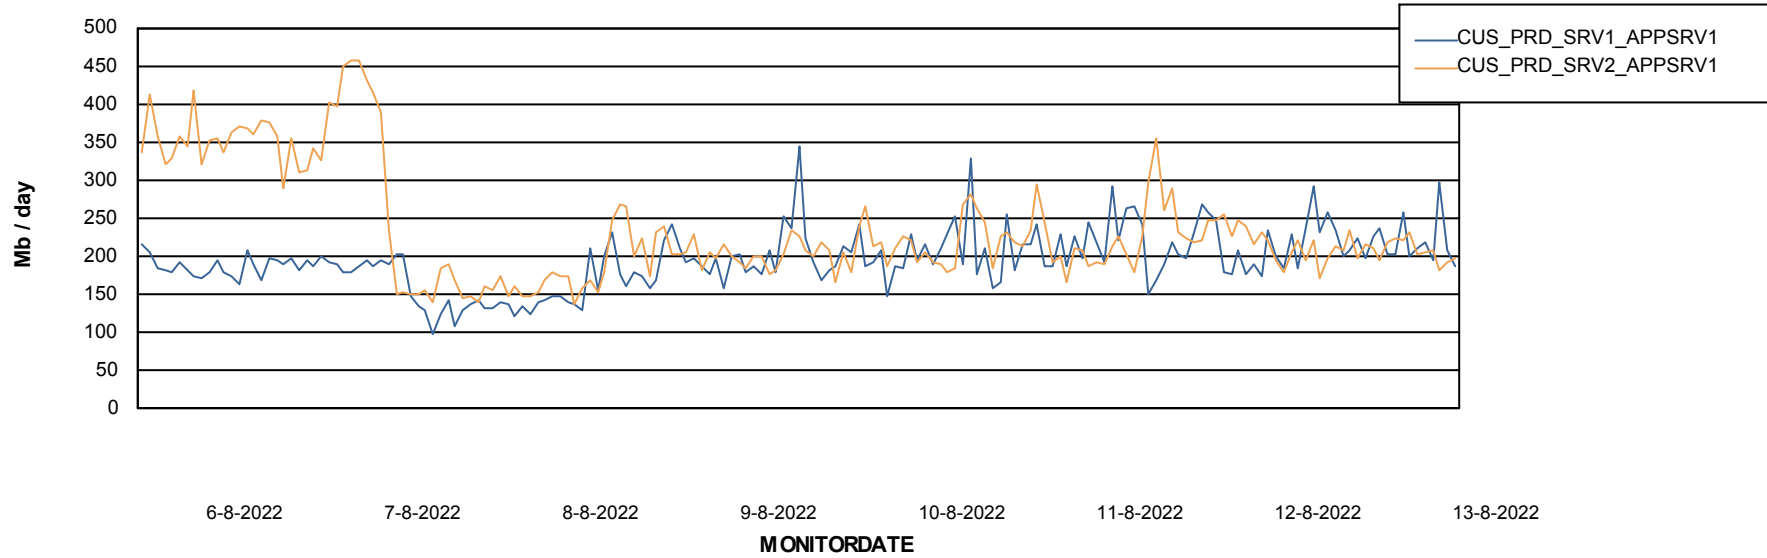

Standby Database Health CUS_Production

Recovery lag for last 7 days

Weekly SLA Customer Report

Customer CUS_Production
Database ID 131

ABSSolute Application Server Services

Avg memory used per ABS Server Service