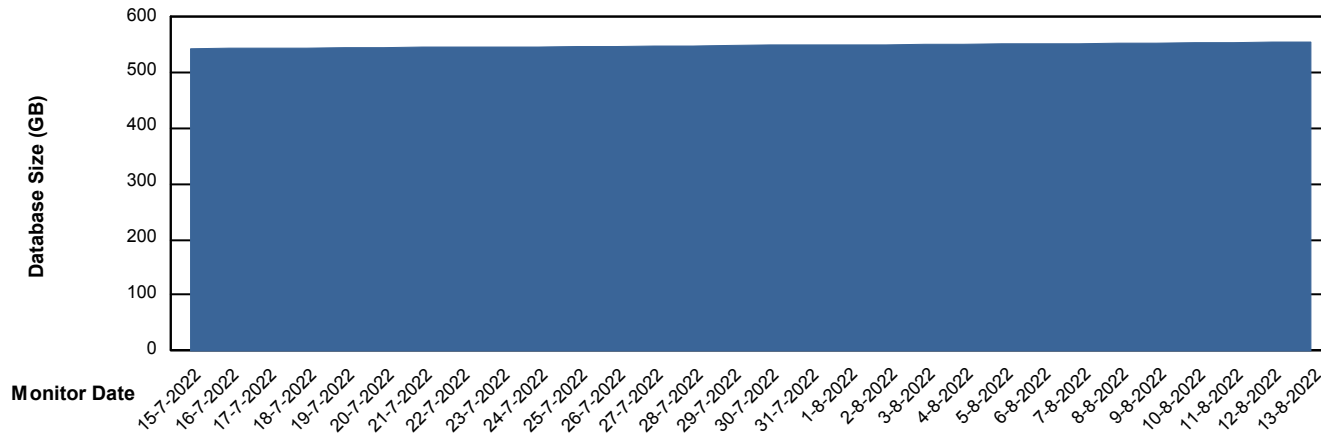

DATABASE SIZE CUS_ProdDB_Primary

Database growth over last month