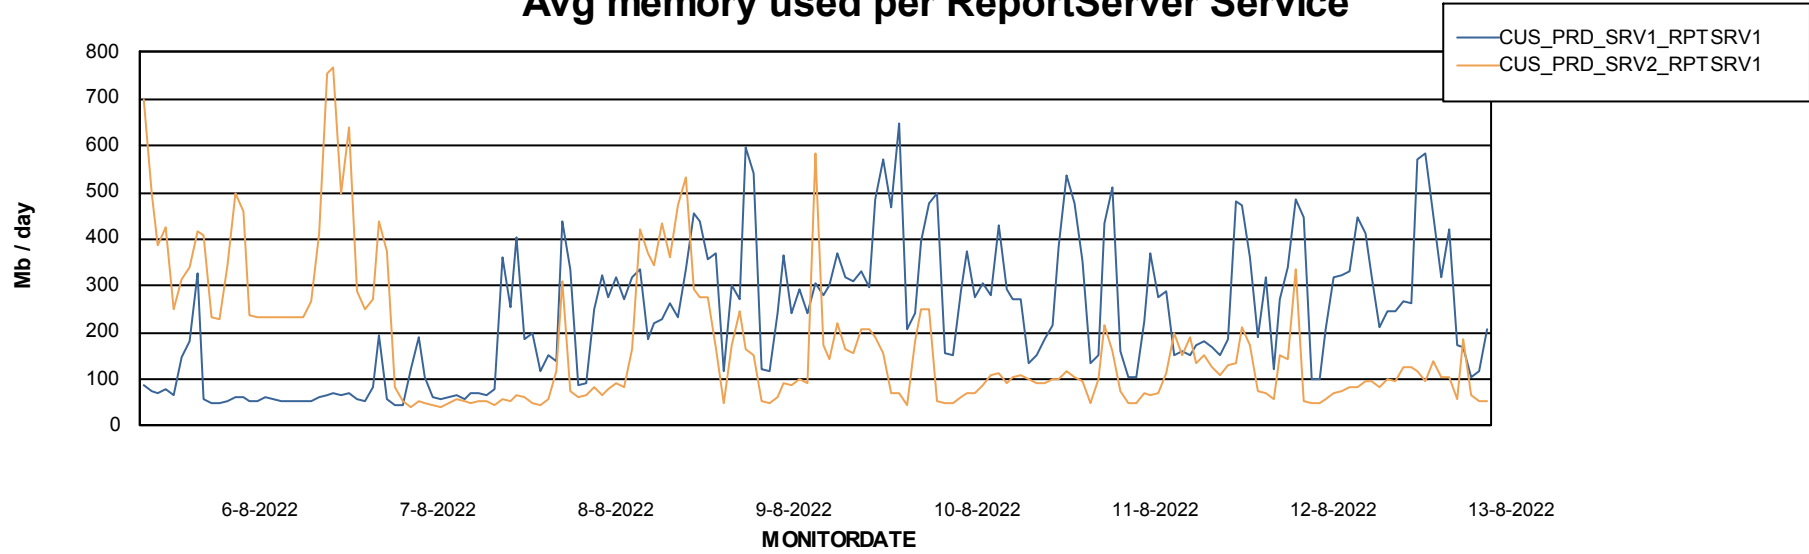

Avg users per day per ABS server

Weekly SLA Customer Report

Customer CUS_Production
Database ID 131

ABSSolute Web Component Services

Avg memory used per ReportServer Service

Weekly SLA Customer Report

Customer CUS_Production
Database ID 131