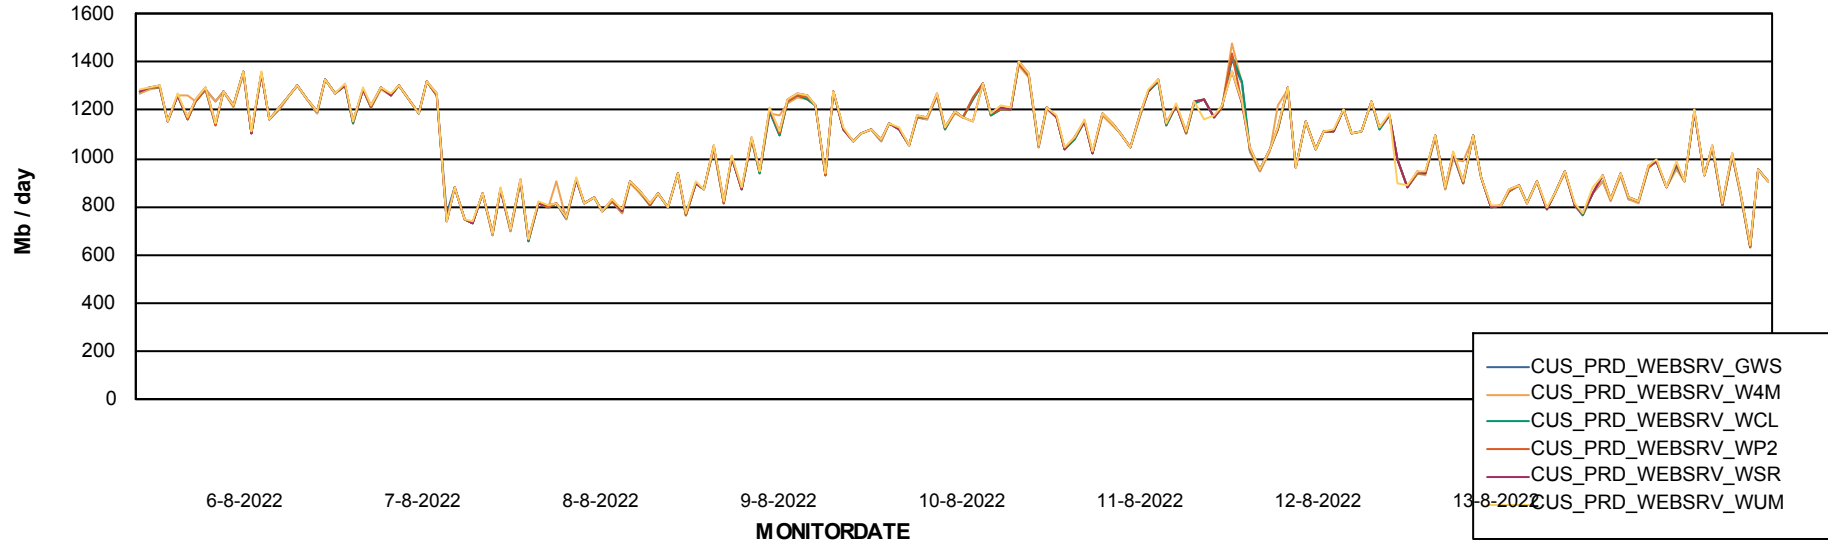

ABSSolute Web Component Services

Avg memory used per ABS Web component