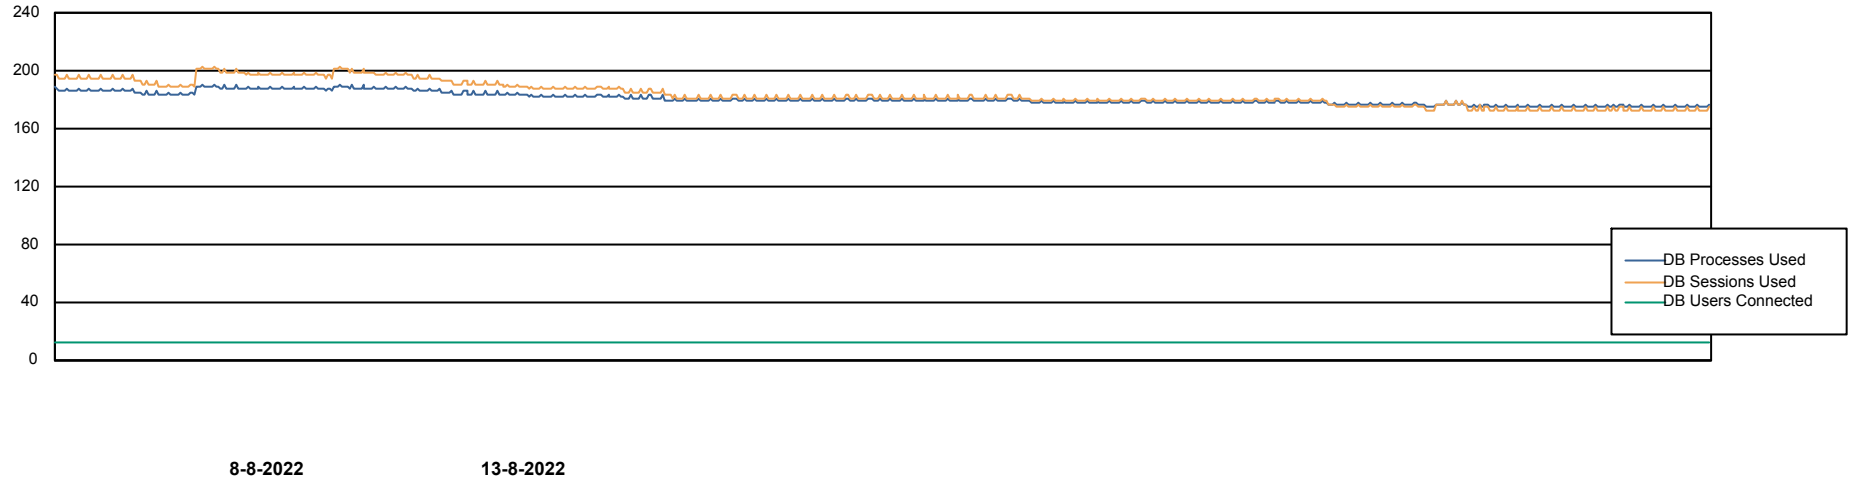

Database Performance CLODB_TEST_CLO-ORA02