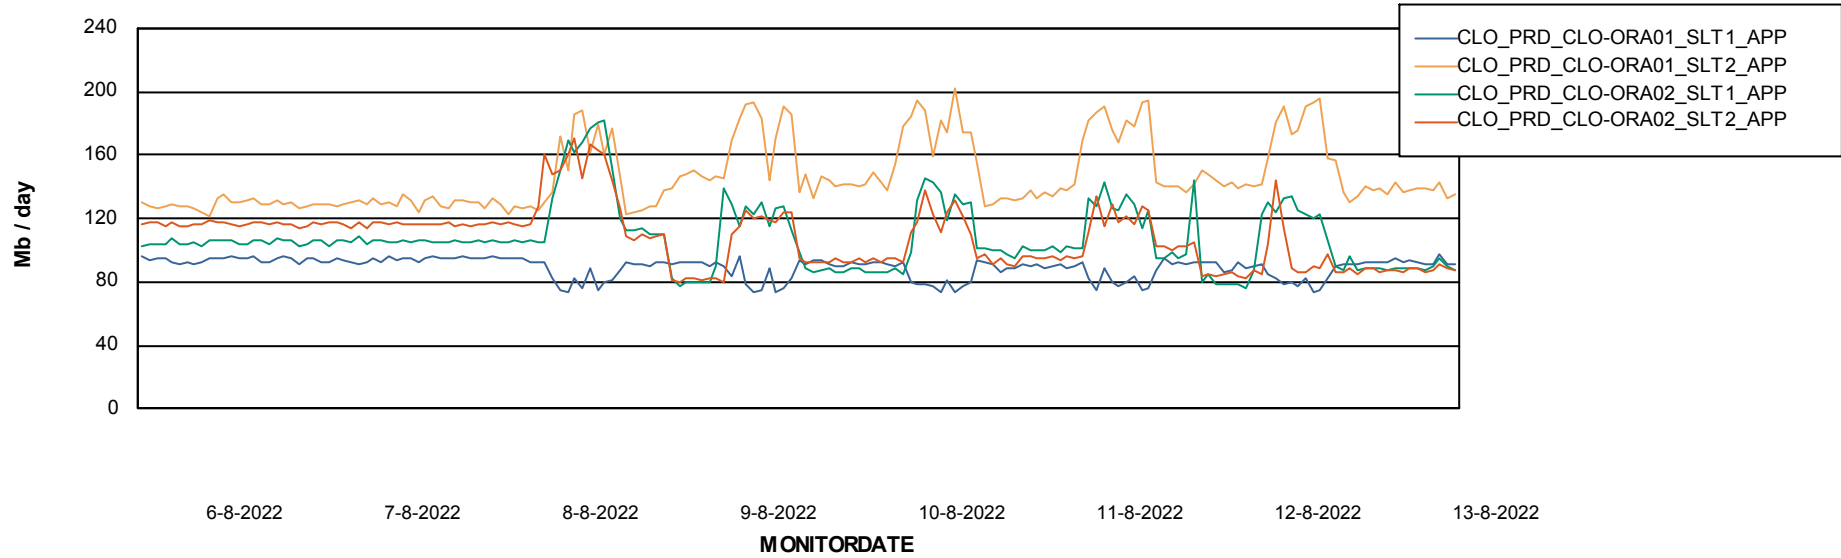

ABSSolute Application Server Services

Avg memory used per ABS Server Service