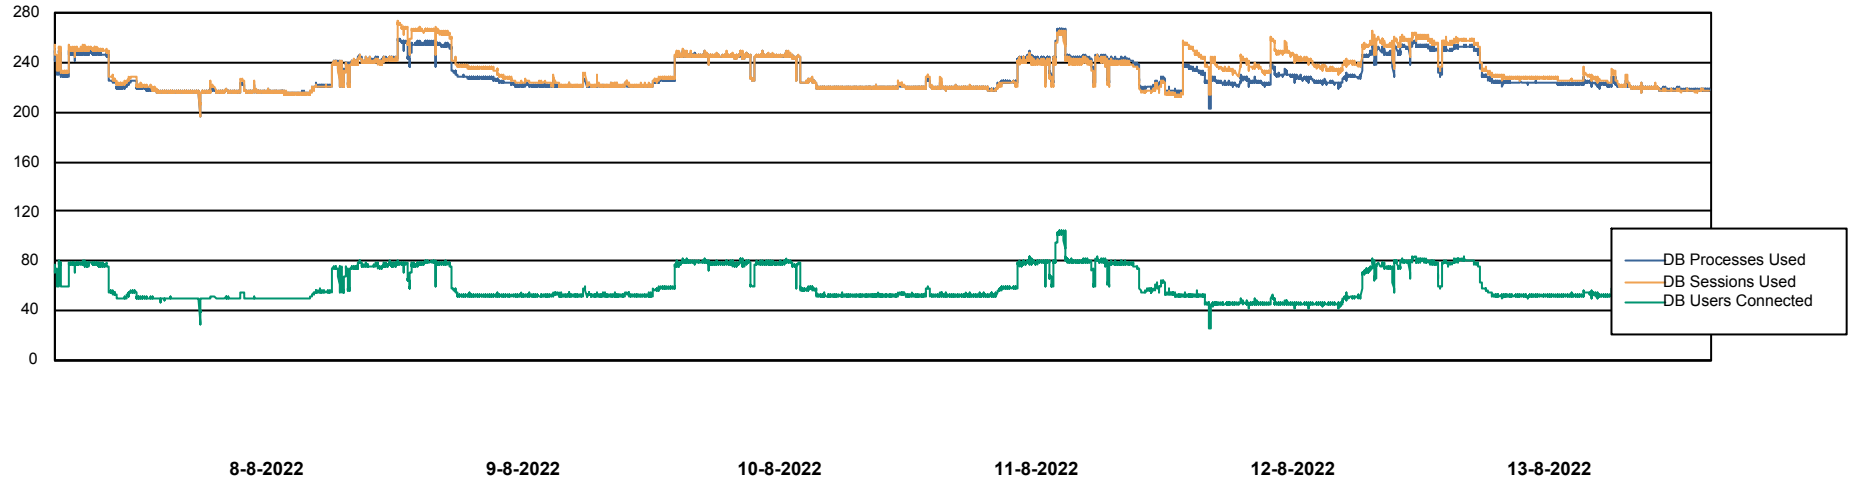

Database Performance CLODB_PRD_CLO-ORA01