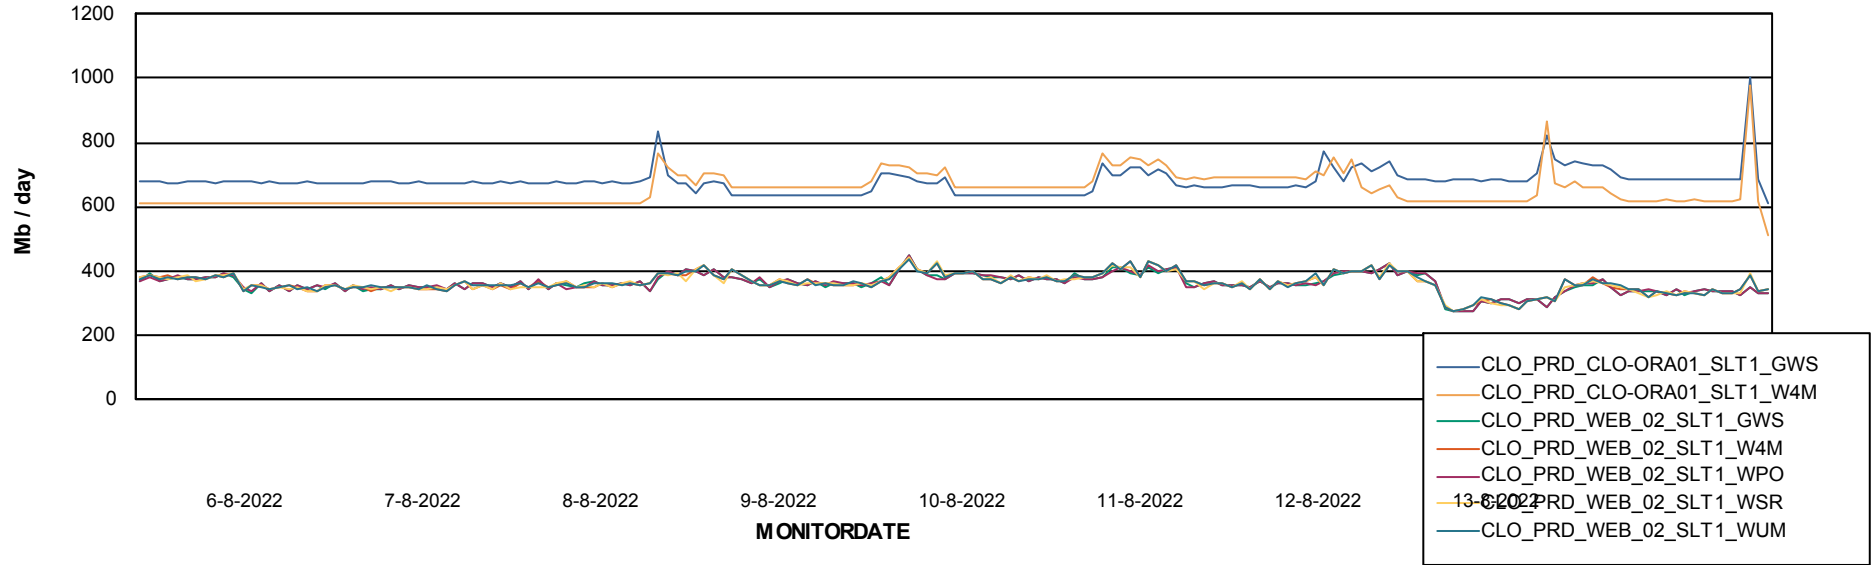

ABSSolute Web Component Services

Avg memory used per ABS Web component