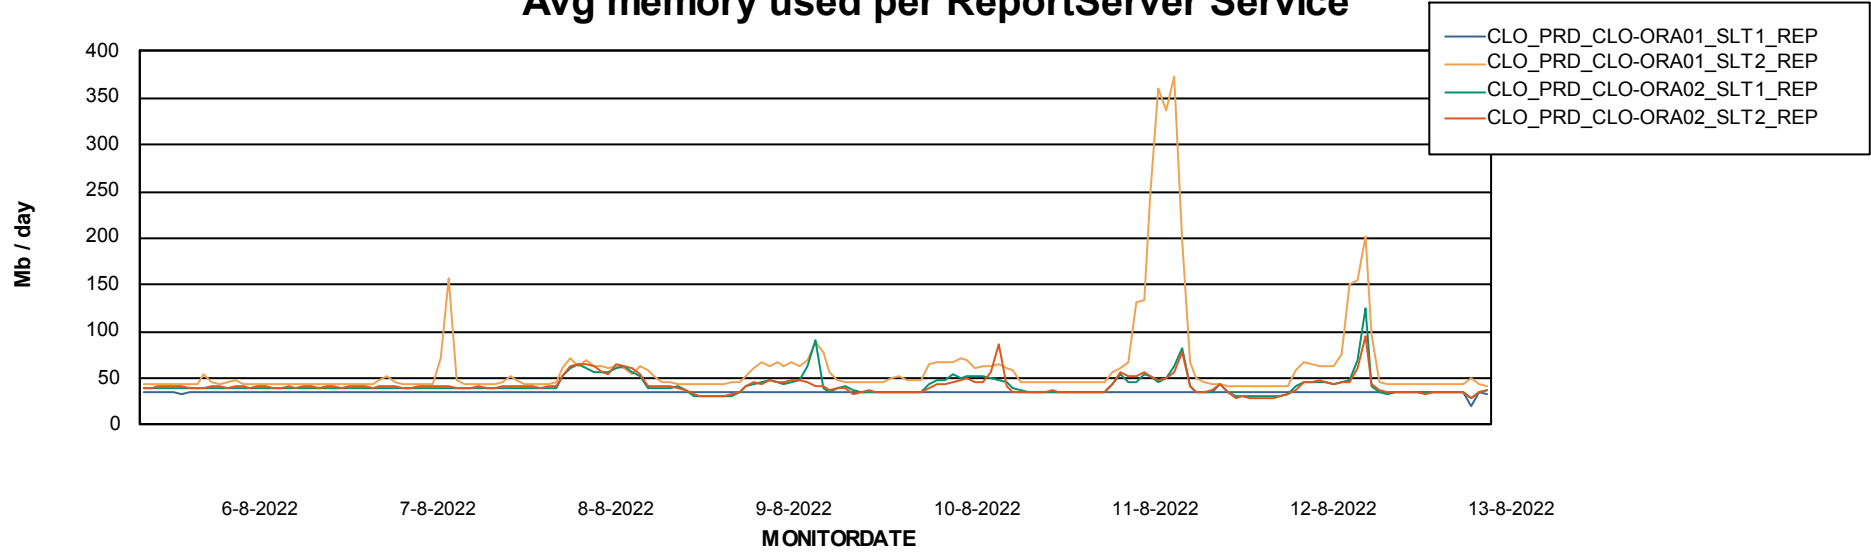

ABSSolute Application ReportServer Services

Avg memory used per ReportServer Service