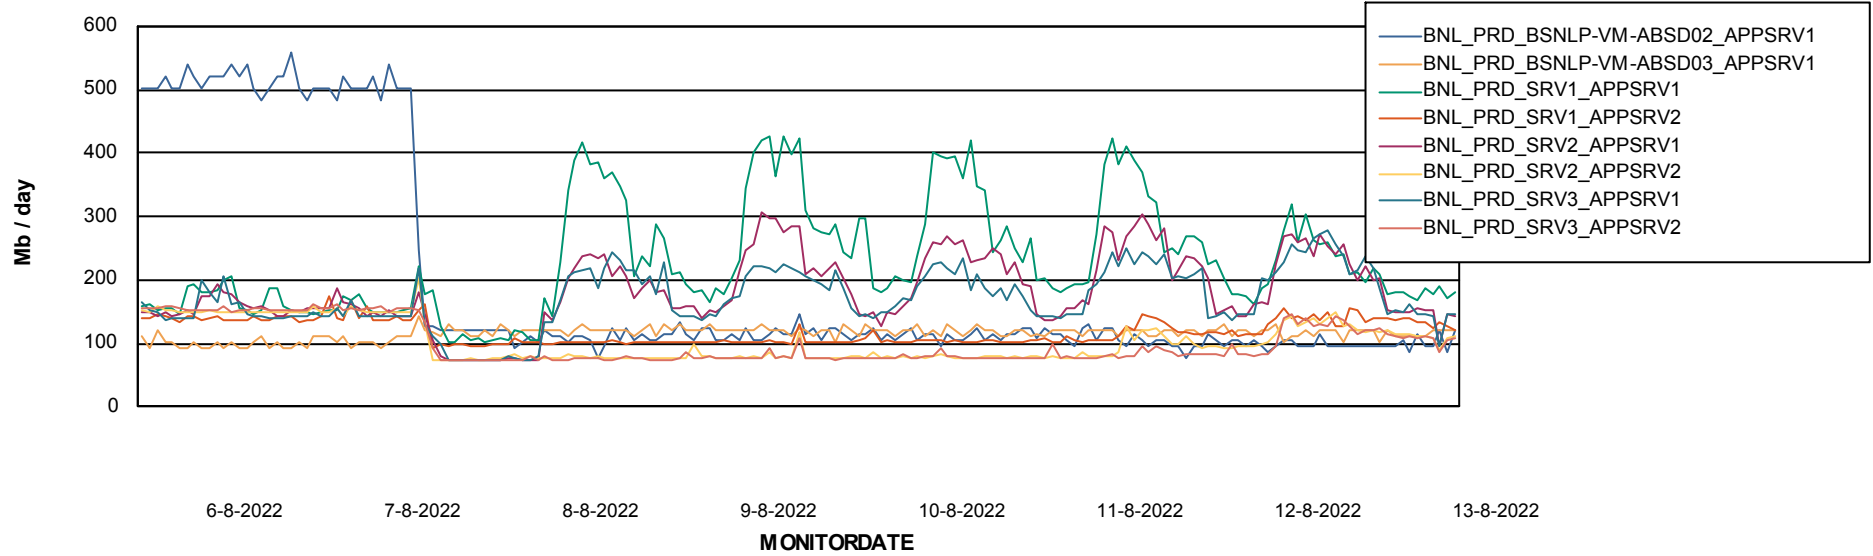

ABSSolute Application Server Services

Avg memory used per ABS Server Service