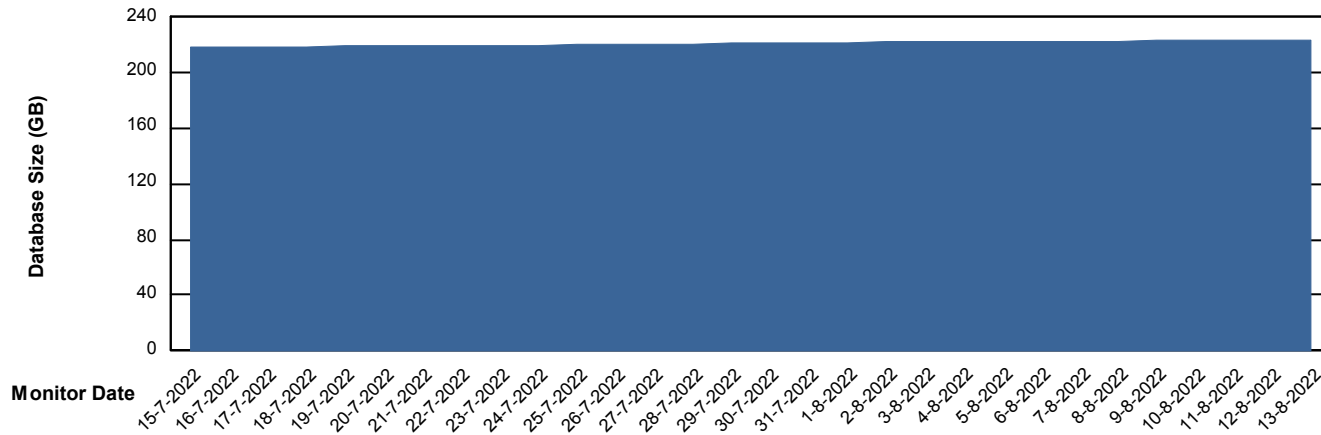

DATABASE SIZE BNLDB_Production_New

Database growth over last month