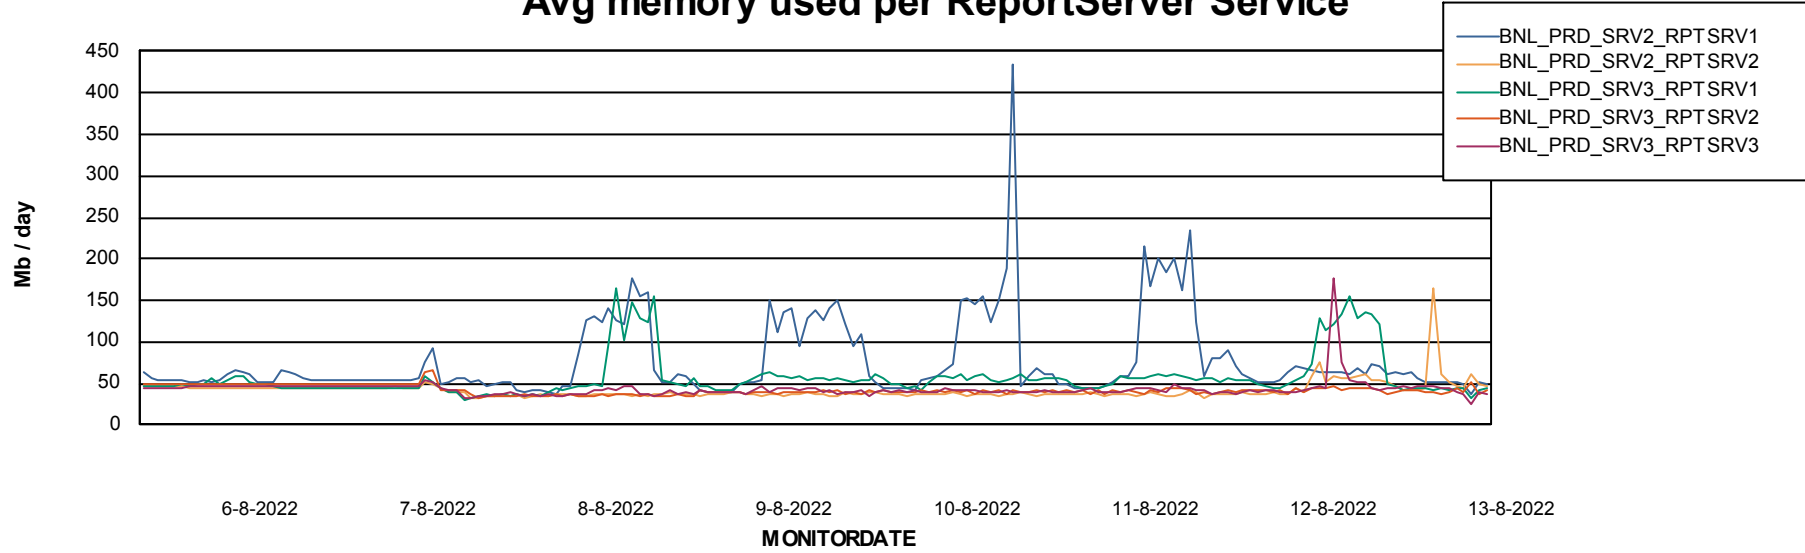

ABSSolute Web Component Services

Avg memory used per ReportServer Service