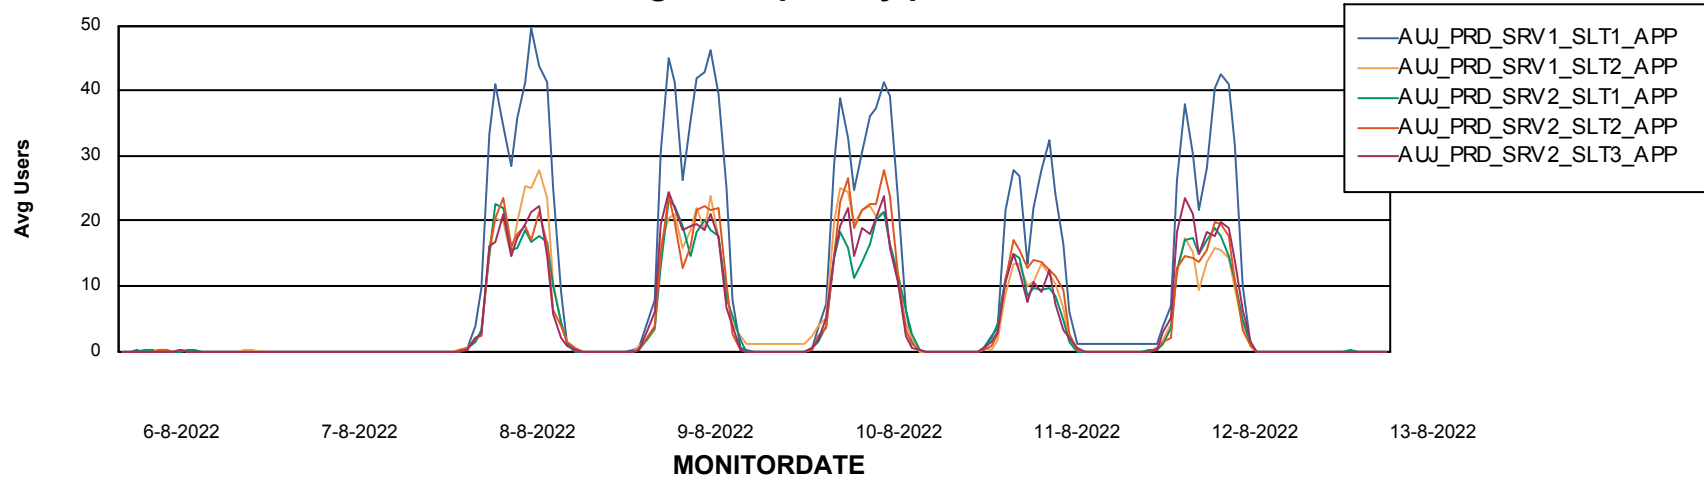

Weekly SLA Customer Report

Customer AUJ Production
Database ID 41

ABSSolute Application Server Services

Avg memory used per ABS Server Service

Avg users per day per ABS server

Weekly SLA Customer Report

Customer AUJ Production
Database ID 41