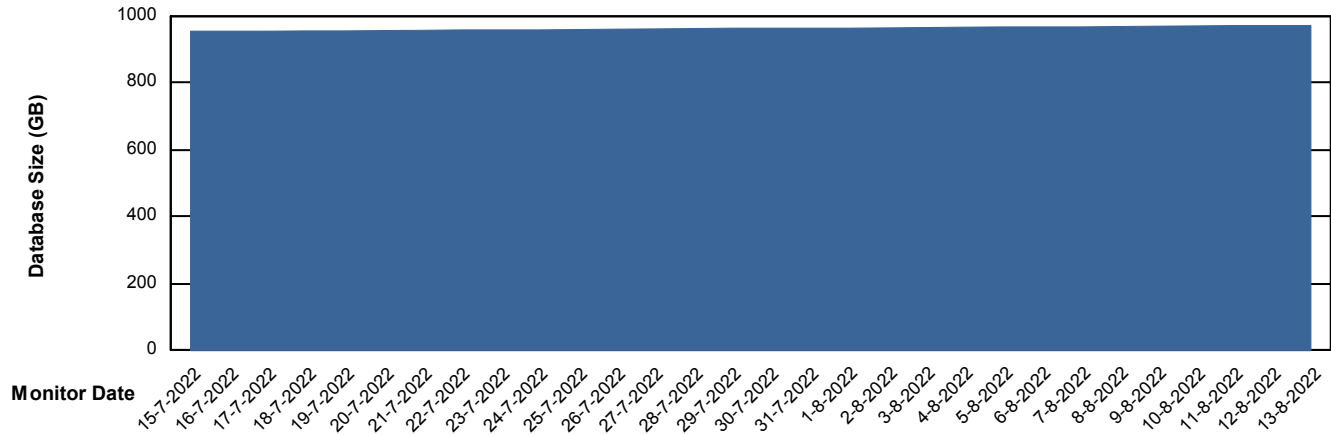

Weekly SLA Customer Report

Customer AUJ Production
Database ID 41

DATABASE SIZE AUJ Prod. BI DB (PABSBI1 server)

Database growth over last month

DATABASE SIZE AUJ_DB1_Primary

Database growth over last month