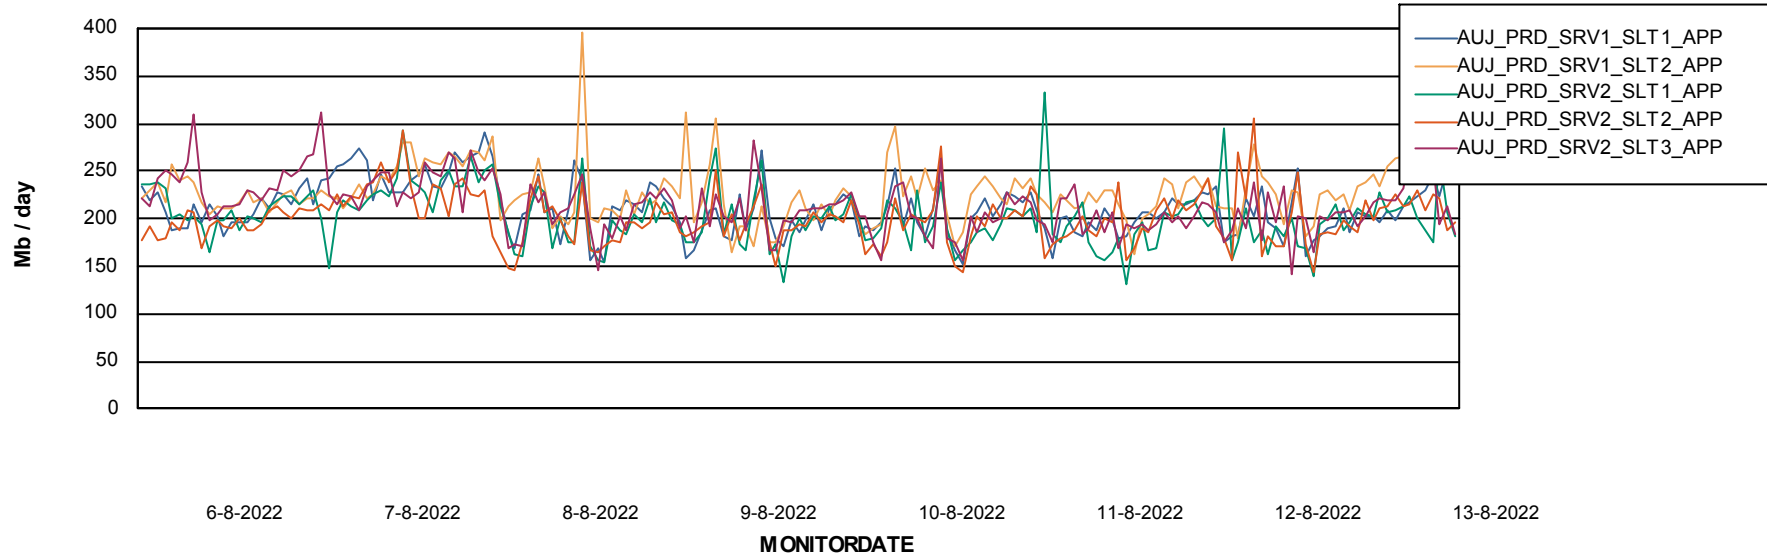

ABSSolute Application Server Services

Avg memory used per ABS Server Service