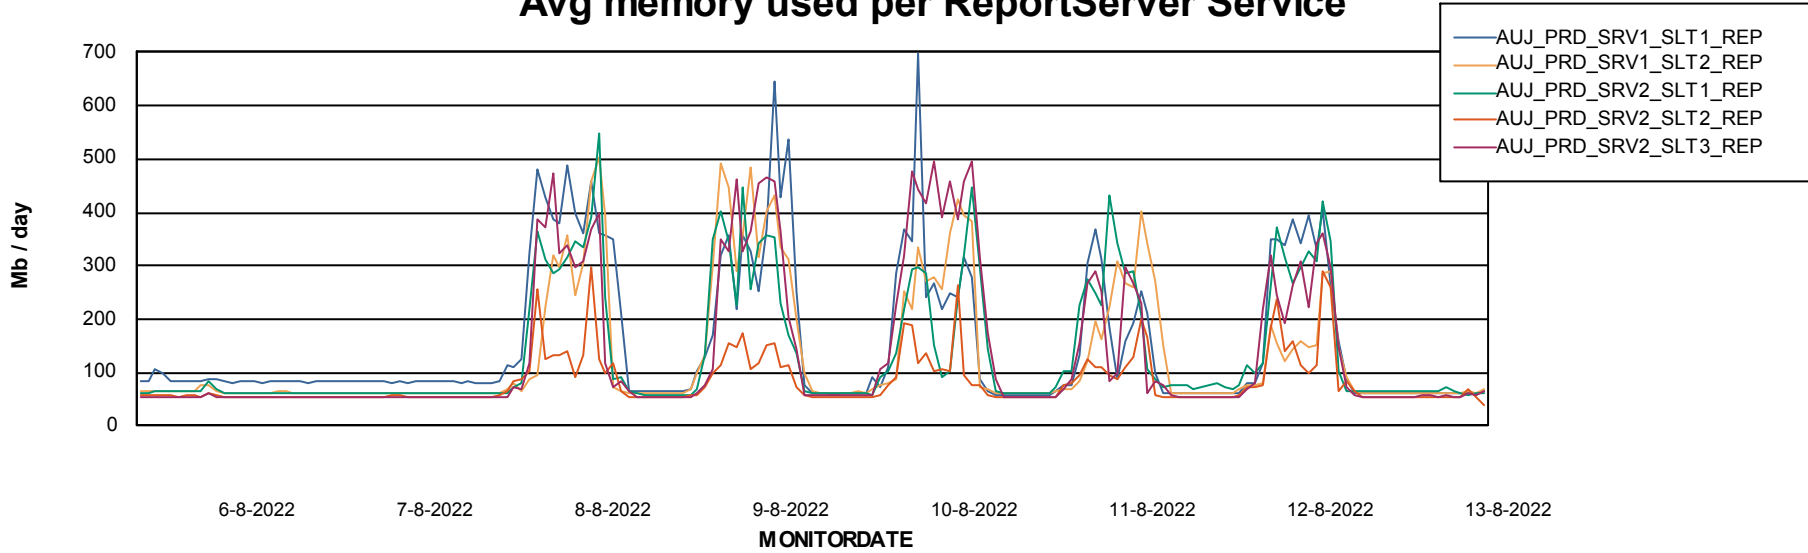

ABSSolute Application ReportServer Services

Avg memory used per ReportServer Service