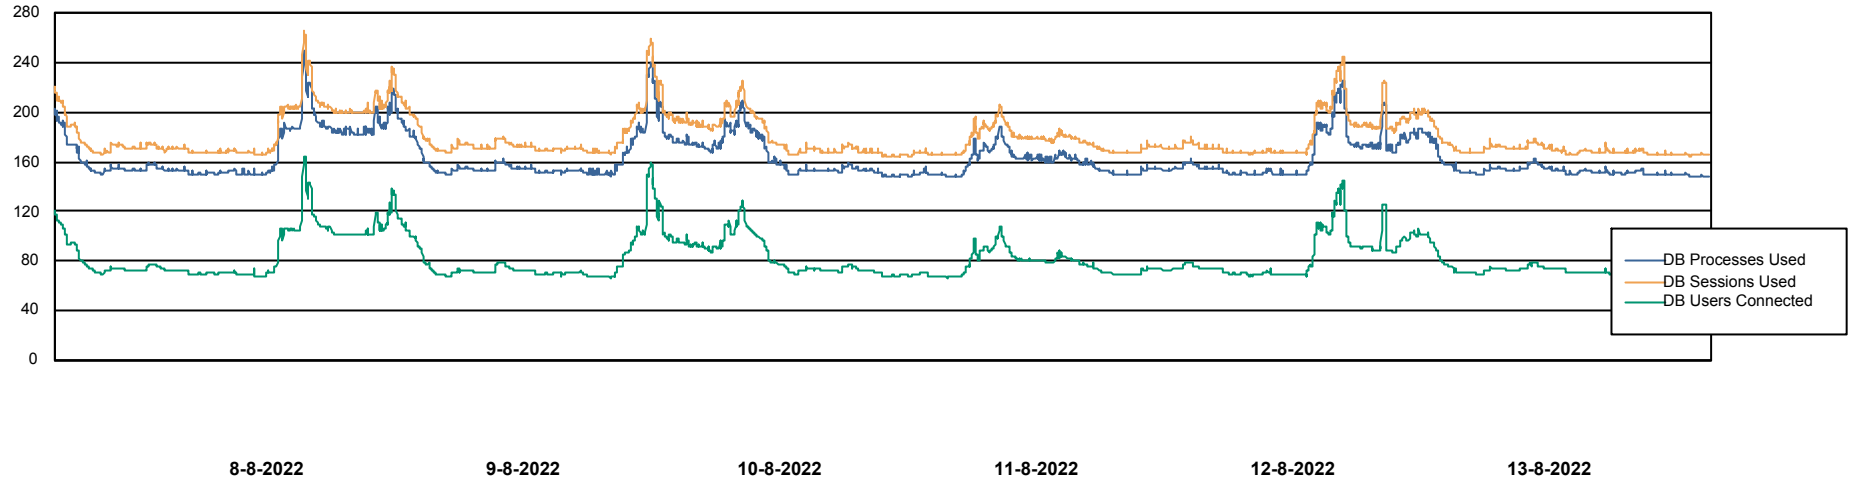

Weekly SLA Customer Report

Customer AUJ Production
Database ID 41

Database Performance AUJ Prod. BI DB (PABSBI1 server)

Weekly SLA Customer Report

Customer AUJ Production
Database ID 41

Database Performance AUJ_DB1_Primary