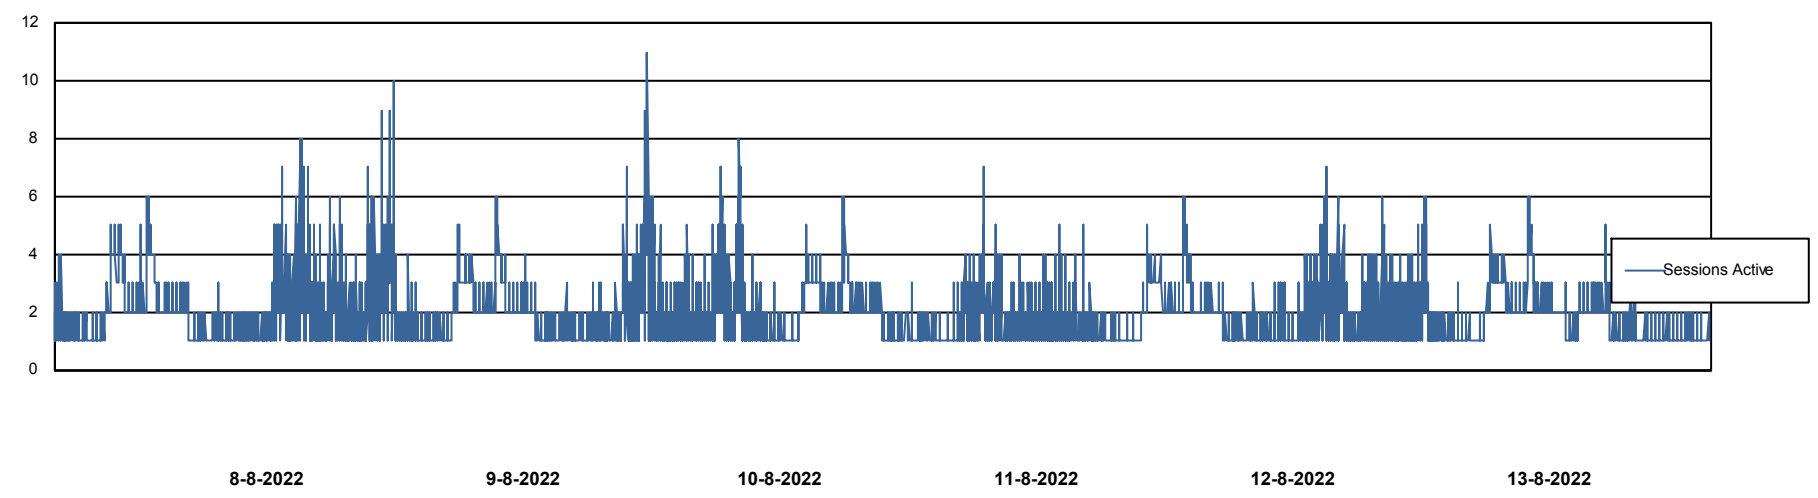

Weekly SLA Customer Report

Customer AUJ Production
Database ID 41

Database Performance AUJ Prod. BI DB (PABSBI1 server)

Weekly SLA Customer Report

Customer AUJ Production
Database ID 41

Database Performance AUJ_DB1_Primary