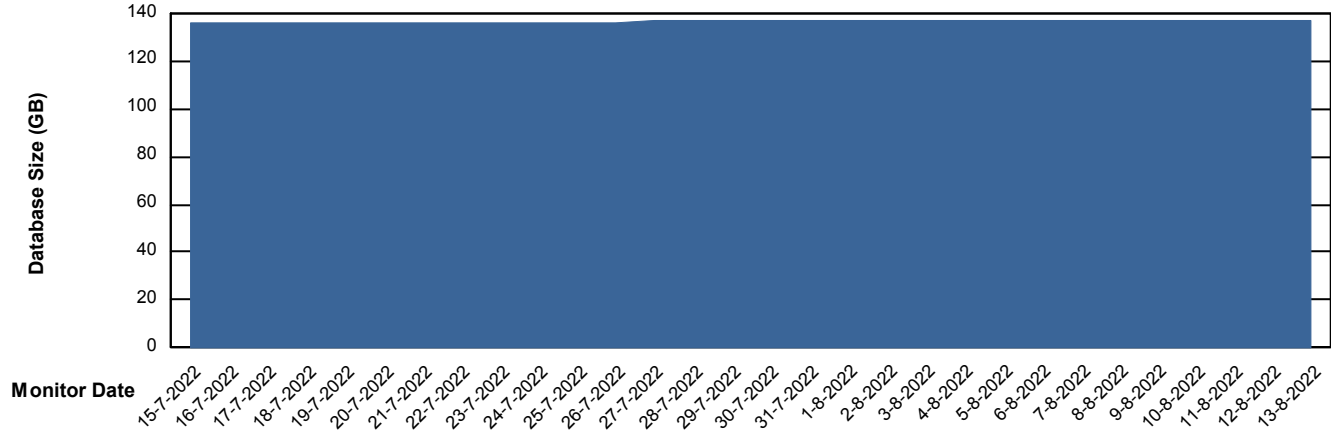

DATABASE SIZE AUJ Prod. BI DB (PABSBI1 server)

Database growth over last month