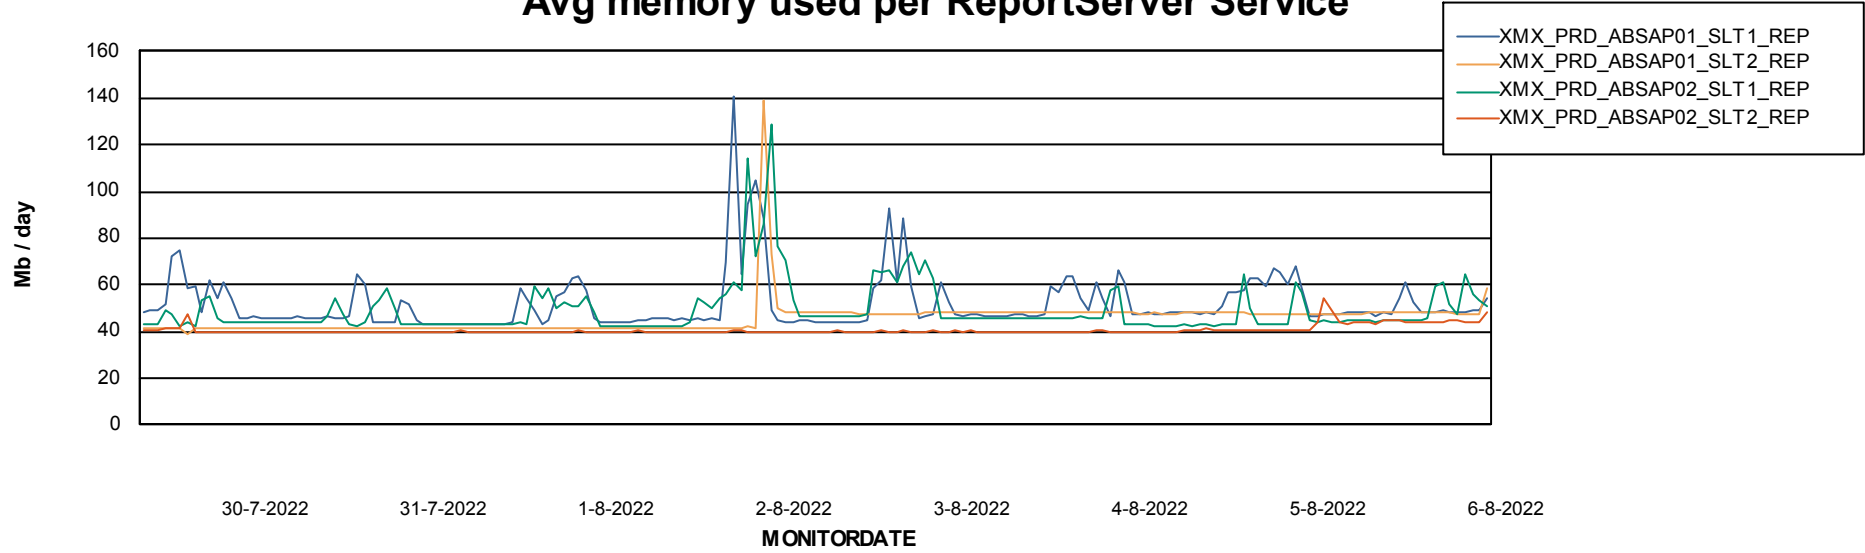

Weekly SLA Customer Report

Customer XMX Production
Database ID 146

Standby Database Health XMX Production

Recovery lag for last 7 days

Weekly SLA Customer Report

Customer XMX Production
Database ID 146

ABSolute Application Server Services

Avg memory used per ABS Server Service

Avg users per day per ABS server

Weekly SLA Customer Report

Customer XMX Production
Database ID 146

ABSSolute Application ReportServer Services

Avg memory used per ReportServer Service

Weekly SLA Customer Report

Customer XMX Production
Database ID 146

ABSSolute Web Component Services

Avg memory used per ABS Web component

Weekly SLA Customer Report

Customer XMX Production
Database ID 146

Disaster per ABS component