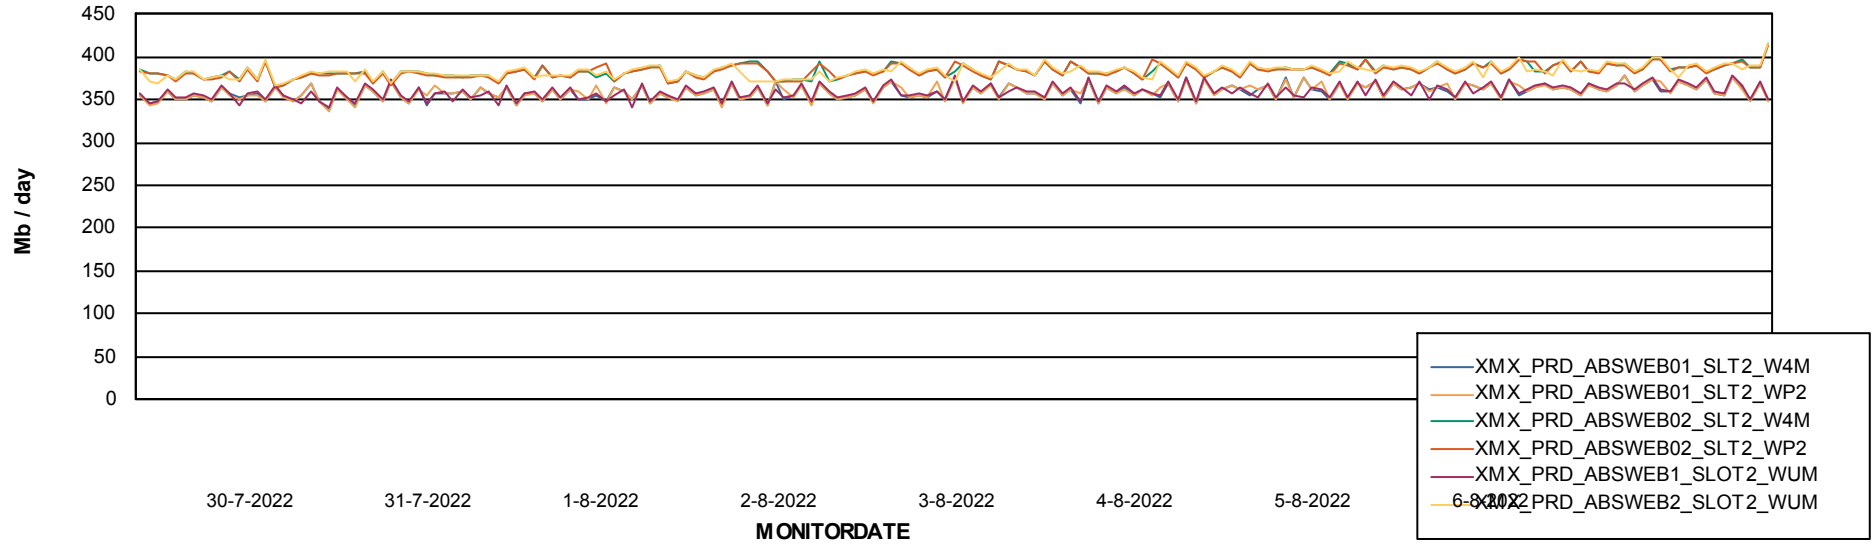

Avg memory used per ABS Server Service

Avg users per day per ABS server

Weekly SLA Customer Report

Customer XMX Production
Database ID 146

ABSSolute Application ReportServer Services

Avg memory used per ReportServer Service

Weekly SLA Customer Report

Customer XMX Production
Database ID 146

ABSSolute Web Component Services

Avg memory used per ABS Web component

Weekly SLA Customer Report

Customer XMX Production
Database ID 146

Disaster per ABS component