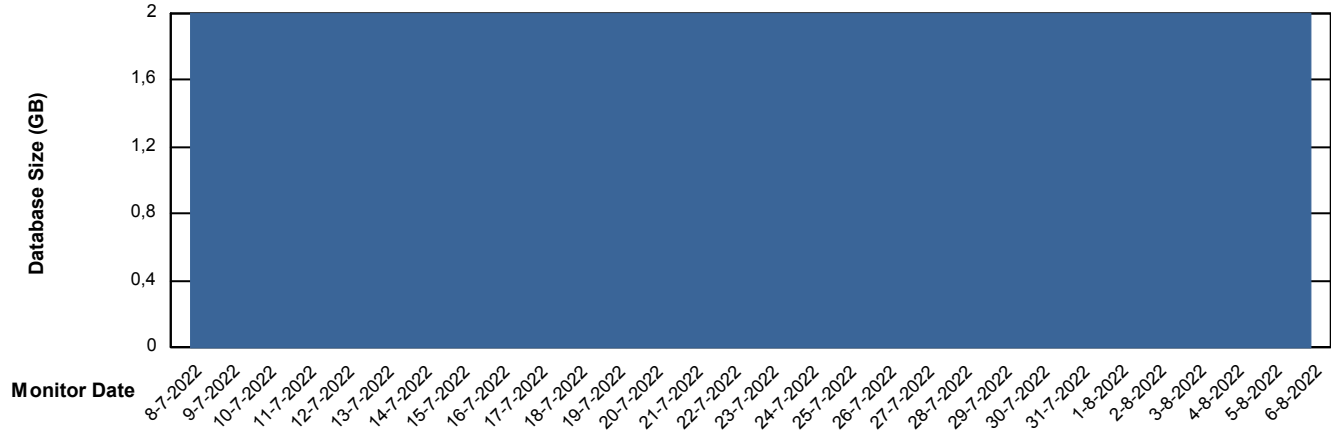

DB Processes Max 0
DB Processes Max 1,000
DB Processes Max 4

Weekly SLA Customer Report

Customer XMX Production
 Database ID 146

DATABASE SIZE XMX_PROD_ABSDB01_PRDB

Database growth over last month

Database Tablespace XMX_PROD_ABSDB01_PRDB

Date	Tablespace Name	Filesize (Gb)	Usedsize (Gb)	Percentage free
6-8-2022	ABSDATA	4	1	86
	INDX	8	0	100
5-8-2022	ABSDATA	4	1	86
	INDX	8	0	100
4-8-2022	ABSDATA	4	1	86
	INDX	8	0	100
3-8-2022	ABSDATA	4	1	86
	INDX	8	0	100
2-8-2022	ABSDATA	4	1	86
	INDX	8	0	100
1-8-2022	ABSDATA	4	1	86
	INDX	8	0	100
31-7-2022	ABSDATA	4	1	86
	INDX	8	0	100