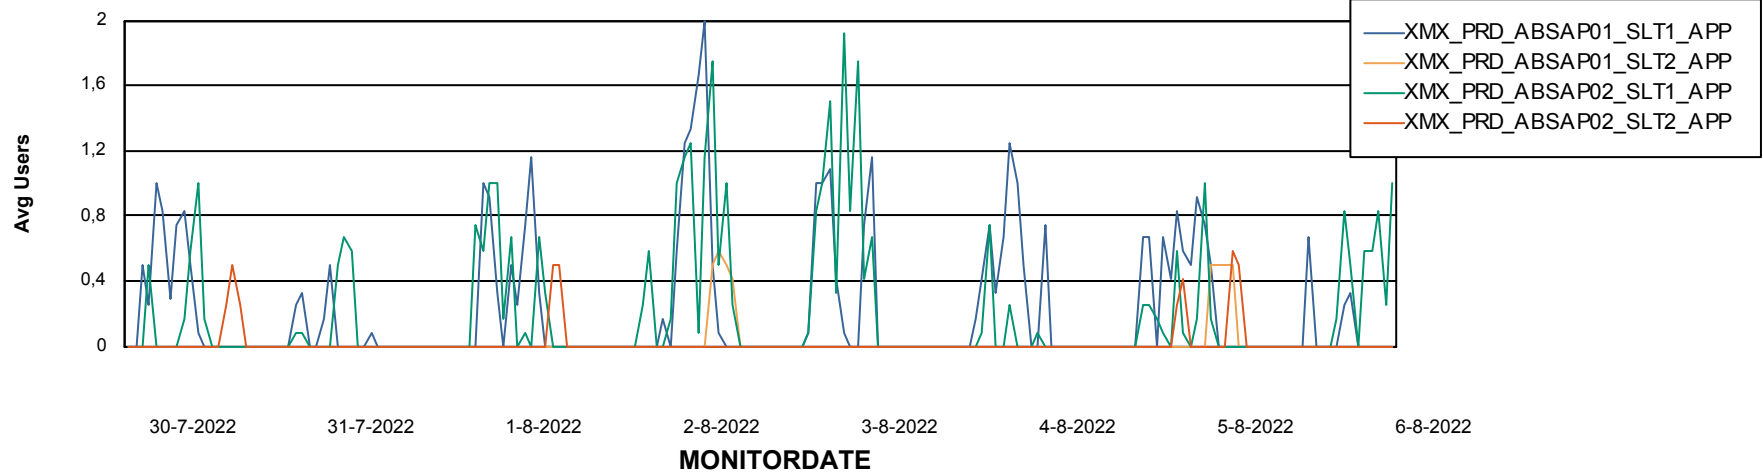

Avg users per day per ABS server