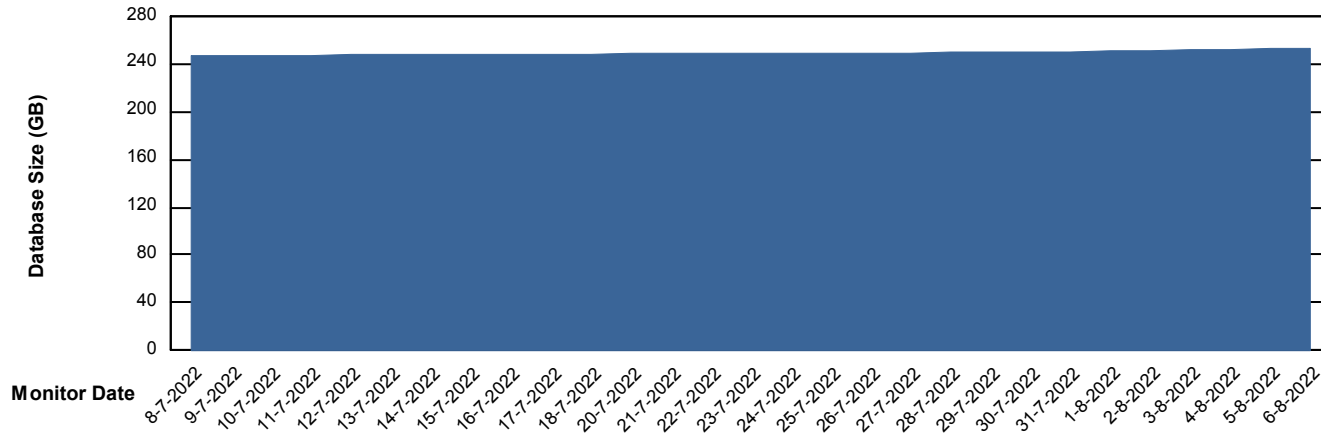

DATABASE SIZE VOSDB_Production

Database growth over last month