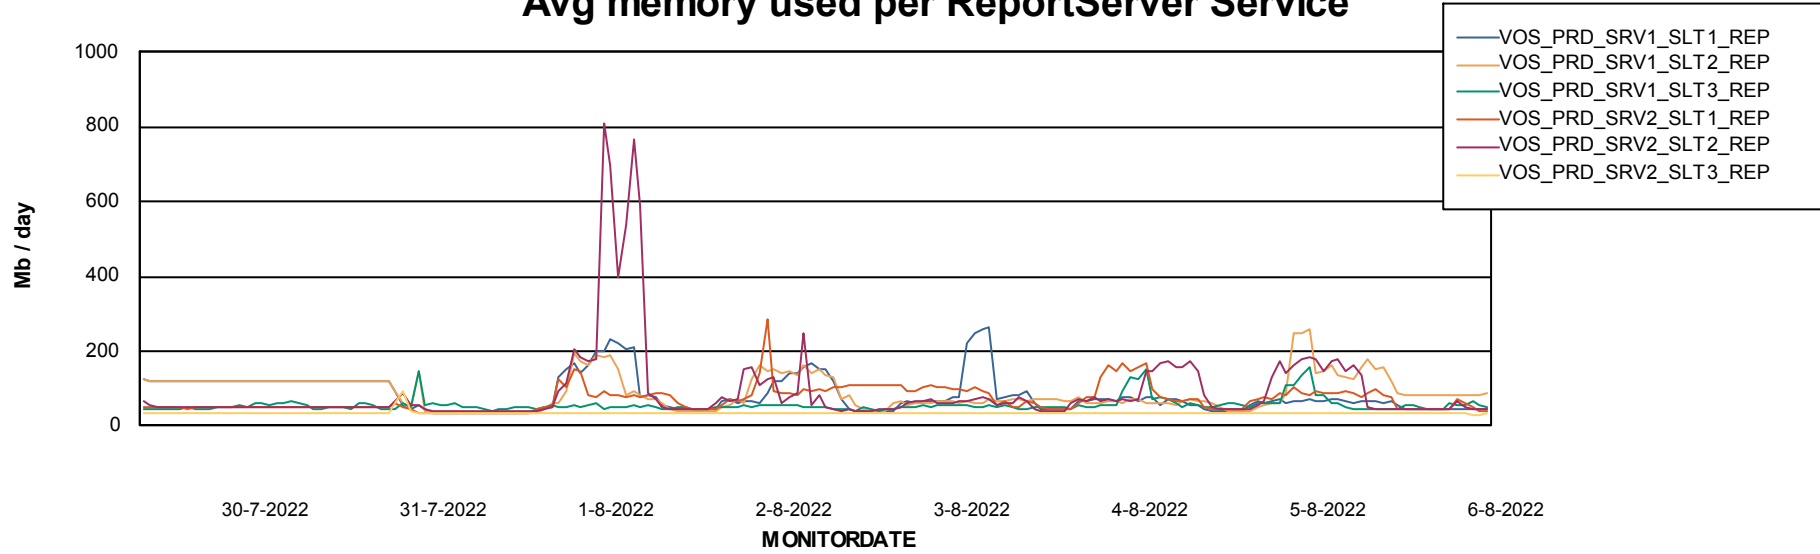

Avg users per day per ABS server

Weekly SLA Customer Report

Customer VOS_Production
Database ID 143

ABSSolute Application ReportServer Services

Avg memory used per ReportServer Service

Weekly SLA Customer Report