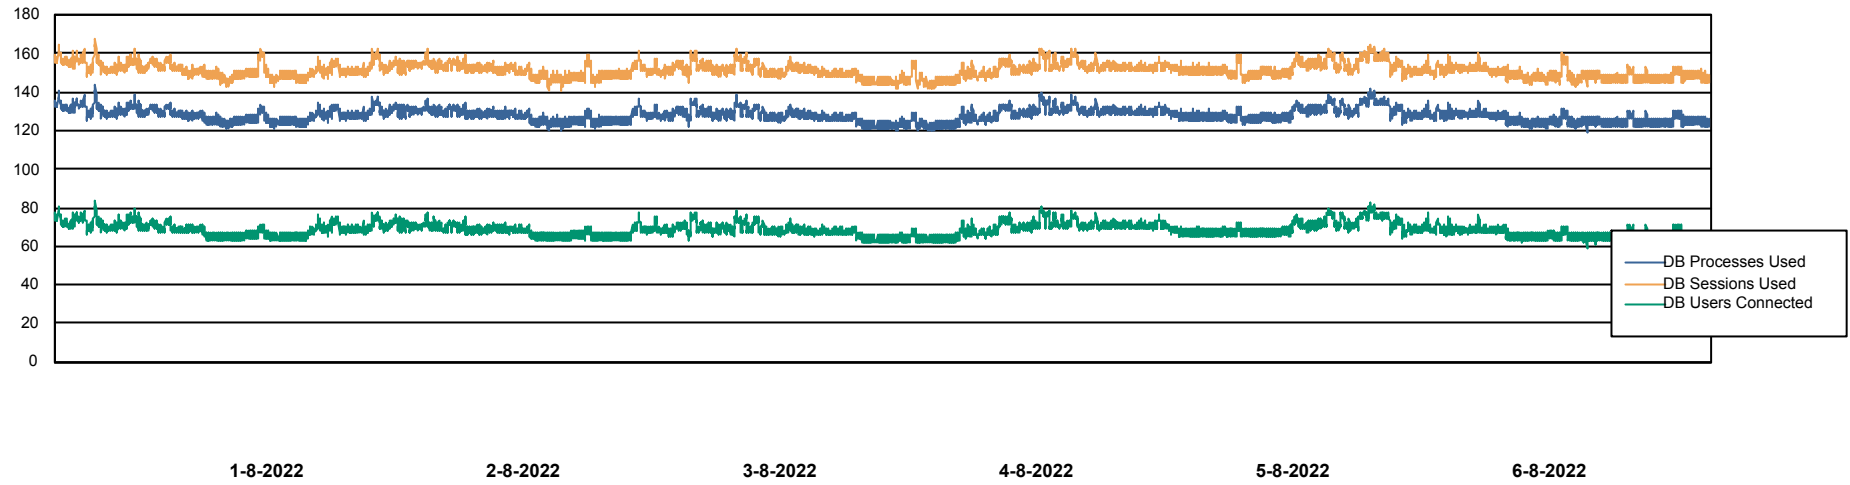

Weekly SLA Customer Report

Customer VOS_Production
Database ID 143

Database Performance VOSDB_BI

Weekly SLA Customer Report

Customer VOS_Production
Database ID 143

Database Performance VOSDB_Production

Weekly SLA Customer Report