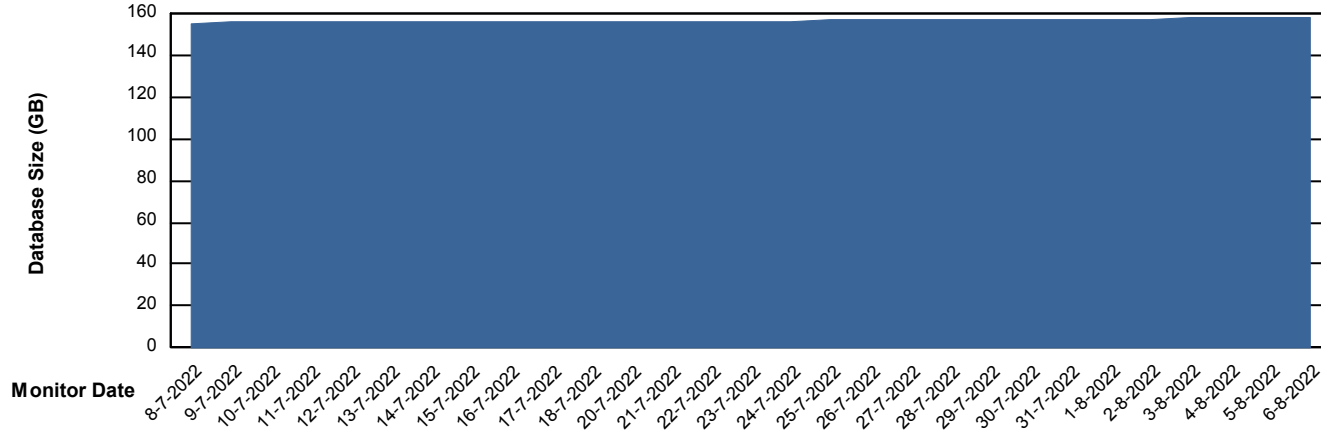

Customer VOS_Production
Database ID 143

Database Performance VOSDB_Standby

DB Processes Max 1,000

Weekly SLA Customer Report

Customer VOS_Production
Database ID 143

DATABASE SIZE VOSDB_BI

Database growth over last month