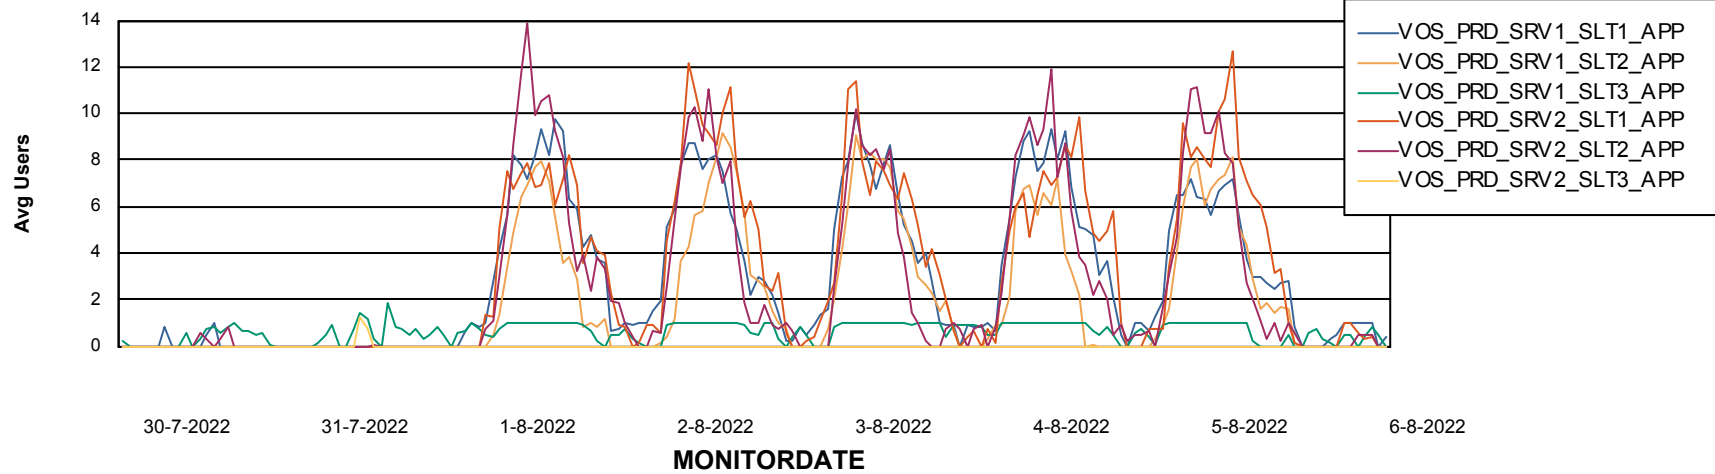

Avg users per day per ABS server