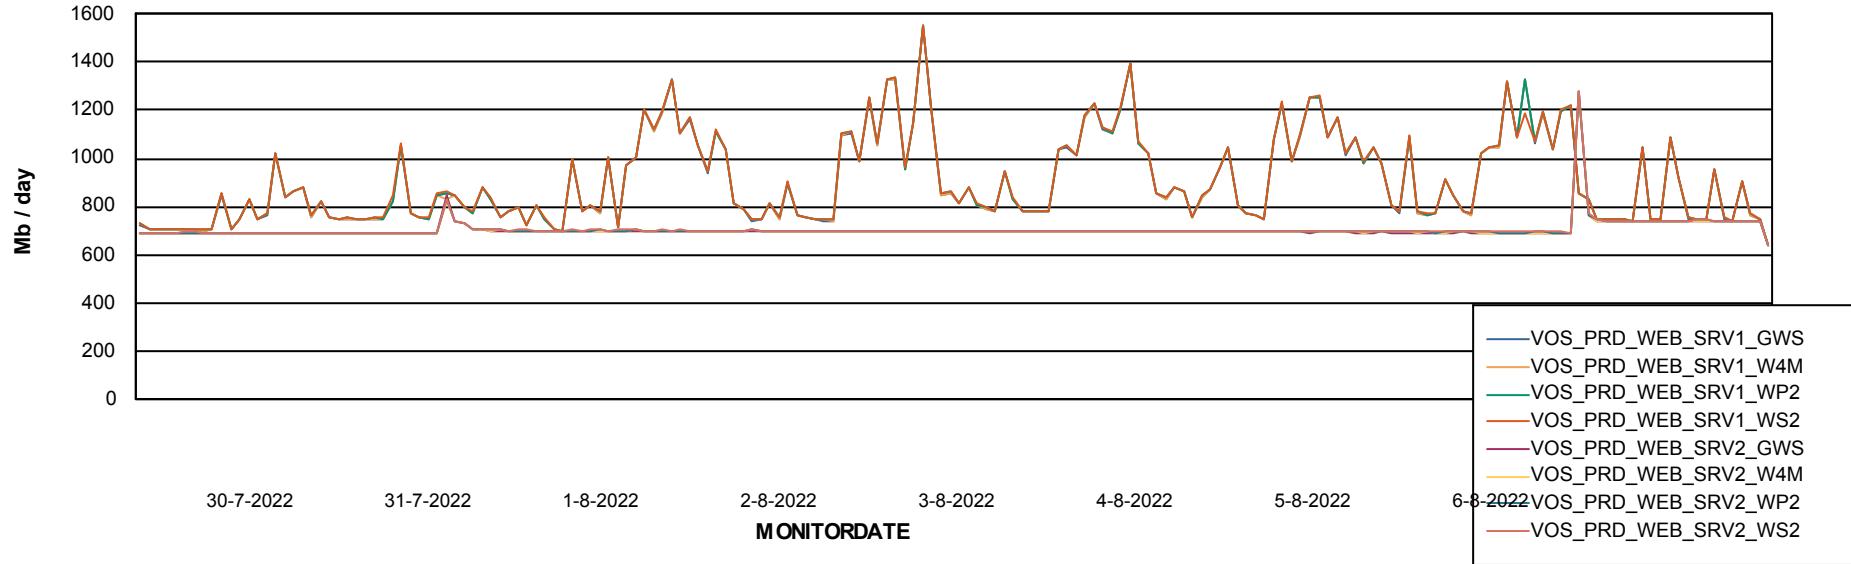

ABSSolute Web Component Services

Avg memory used per ABS Web component