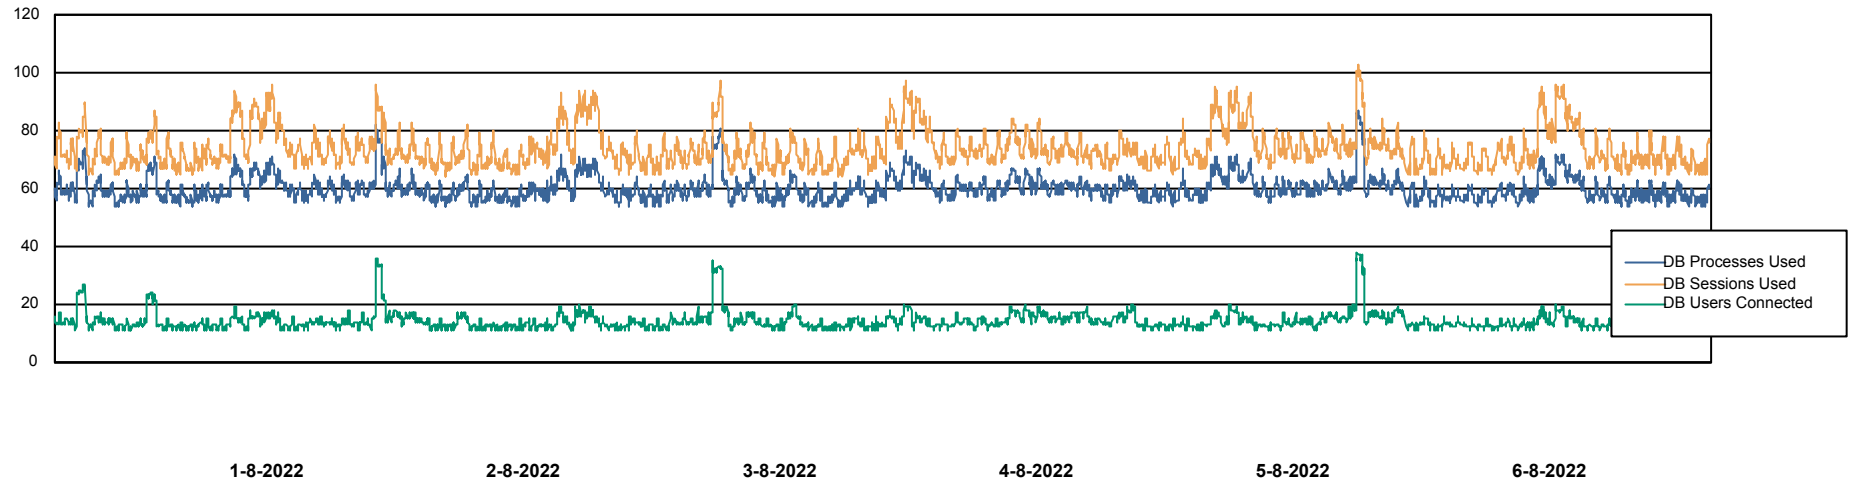

Database Performance VOSDB_BI