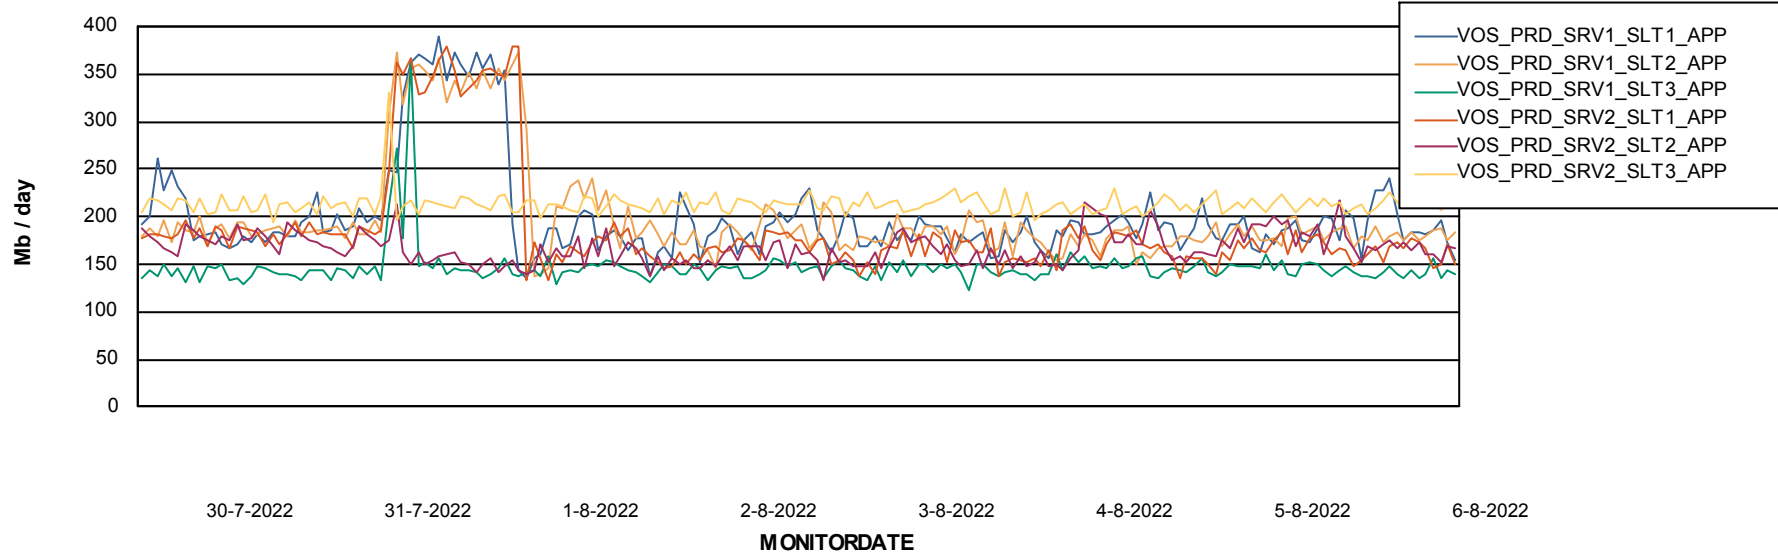

Standby Database Health VOS_Production

Recovery lag for last 7 days

Weekly SLA Customer Report

Customer VOS_Production
Database ID 143

ABSSolute Application Server Services

Avg memory used per ABS Server Service