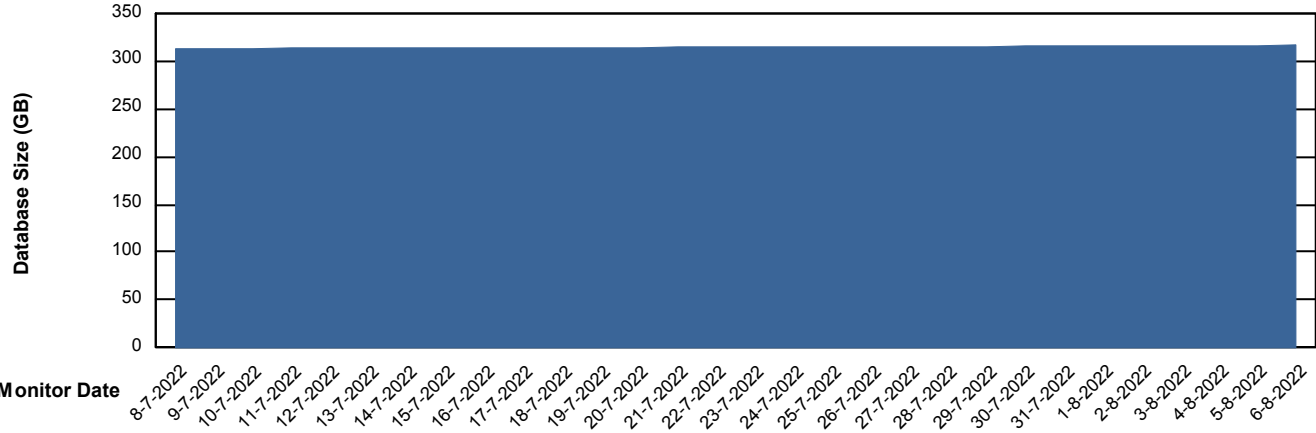

Weekly SLA Customer Report

Customer VEN_Production
Database ID 35

Database Performance VENDB_Production

Weekly SLA Customer Report

Customer VEN_Production
Database ID 35

Database Performance VENDB_Standby

DB Processes Max 300

Weekly SLA Customer Report

Customer VEN_Production
 Database ID 35

DATABASE SIZE VENDB_Production

Database growth over last month

Database Tablespace VENDB_Production

Date	Tablespace Name	Filesize (Gb)	Usedsize (Gb)	Percentage free
6-8-2022	ABSDATA	192	160	17
	INDX	177	147	17
5-8-2022	ABSDATA	192	160	17
	INDX	177	147	17
4-8-2022	ABSDATA	192	160	17
	INDX	177	147	17
3-8-2022	ABSDATA	192	160	17
	INDX	177	147	17
2-8-2022	ABSDATA	192	160	17
	INDX	177	147	17
1-8-2022	ABSDATA	192	160	17
	INDX	177	147	17
31-7-2022	ABSDATA	192	160	17
	INDX	177	147	17