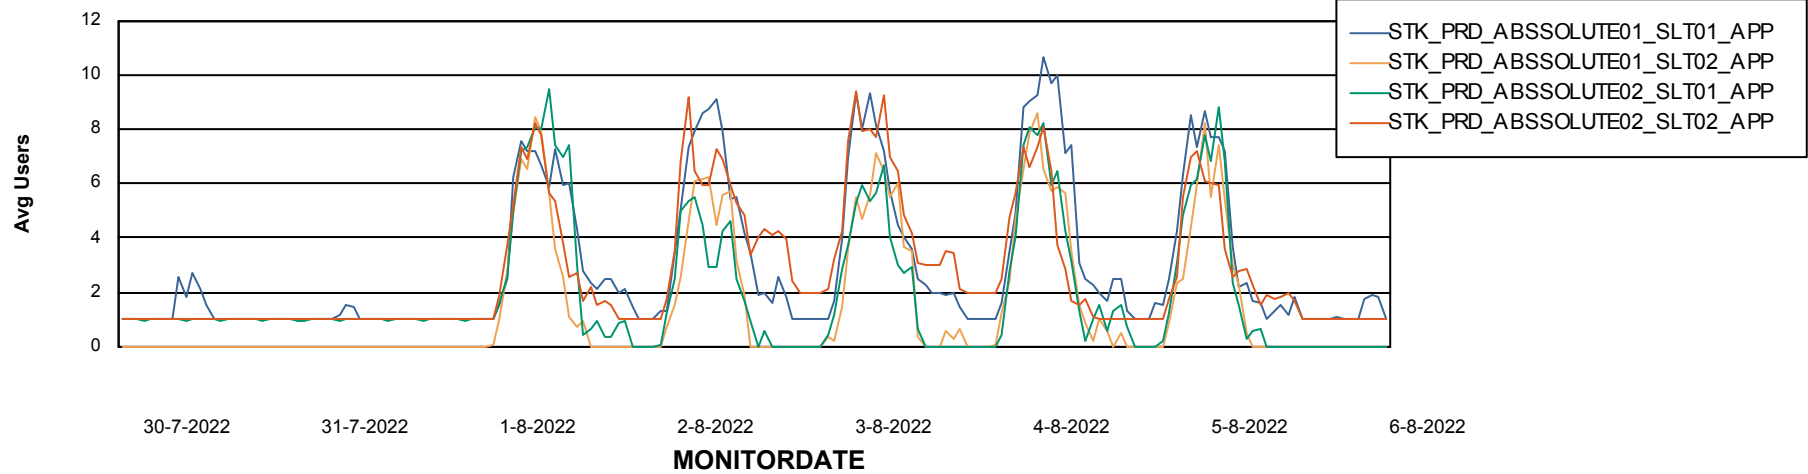

Avg users per day per ABS server