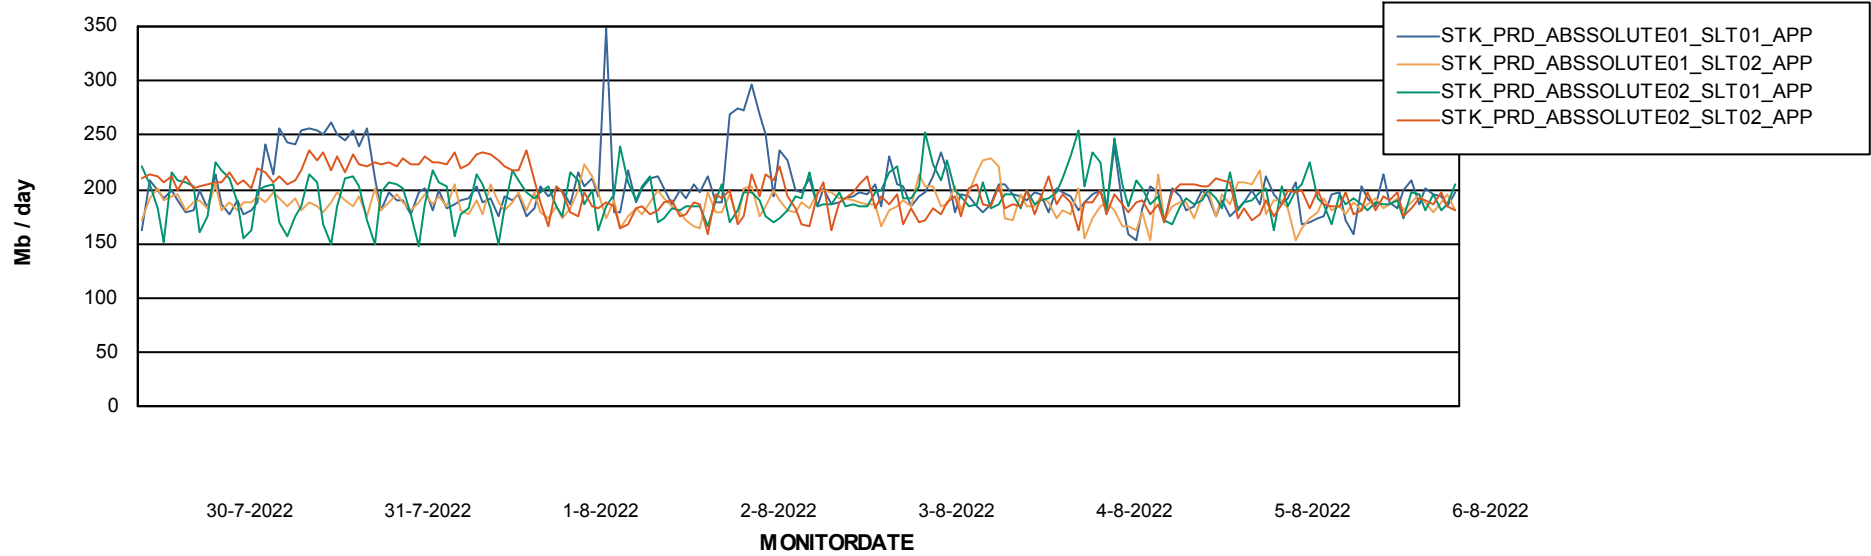

ABSSolute Application Server Services

Avg memory used per ABS Server Service