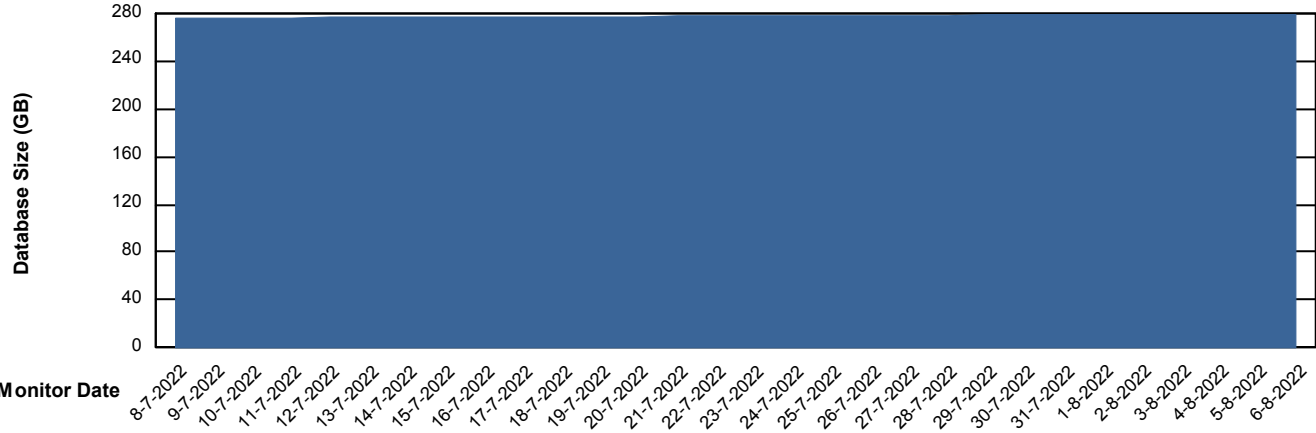

DATABASE SIZE STKDB_Production

Database growth over last month