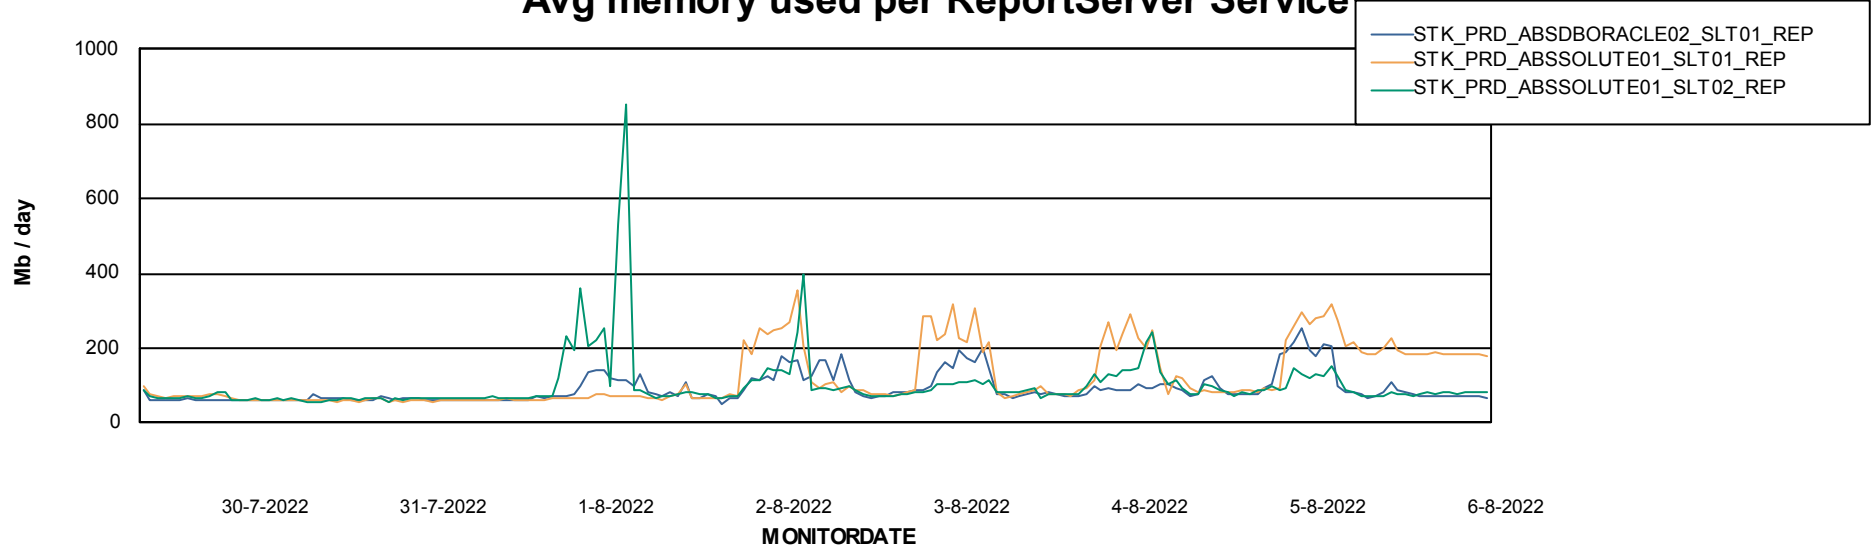

ABSSolute Application ReportServer Services

Avg memory used per ReportServer Service