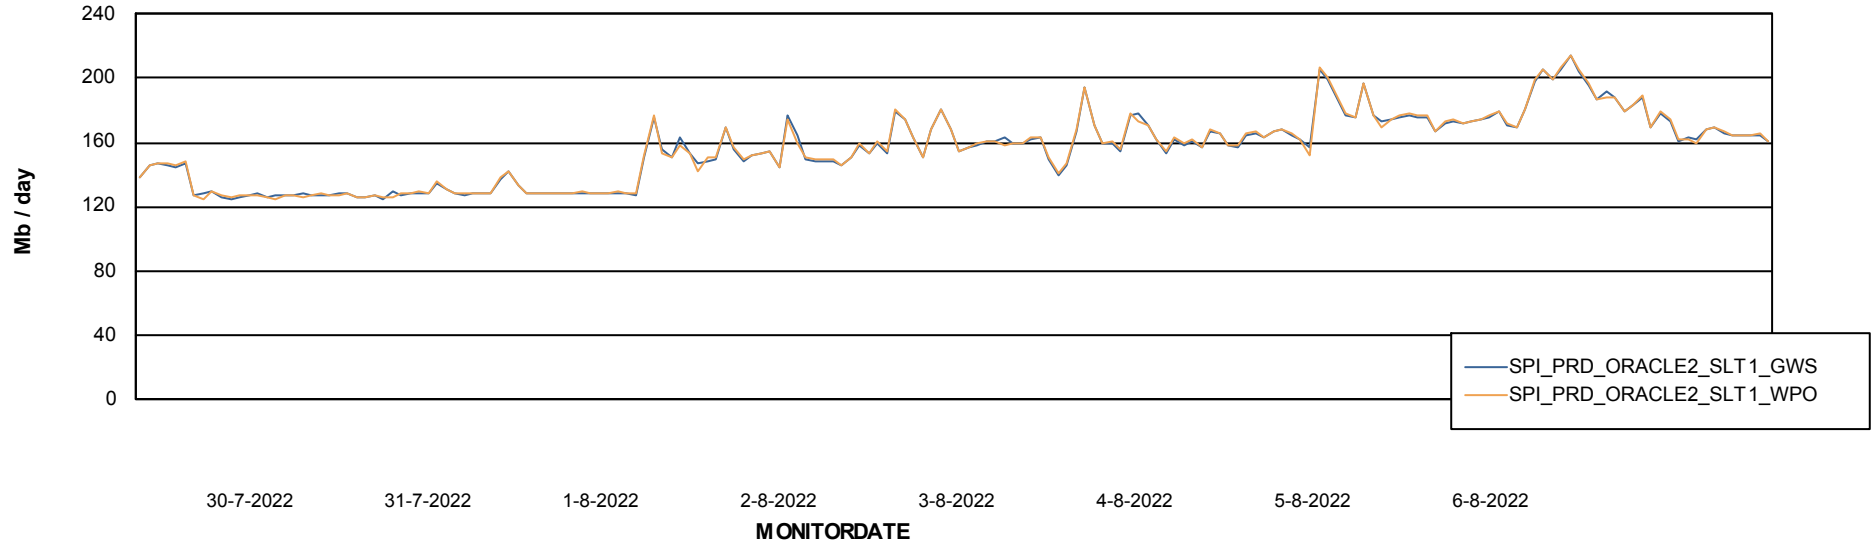

ABSSolute Application ReportServer Services

Avg memory used per ReportServer Service

Weekly SLA Customer Report

Customer SPI_Production
Database ID 49

ABSSolute Web Component Services

Avg memory used per ABS Web component