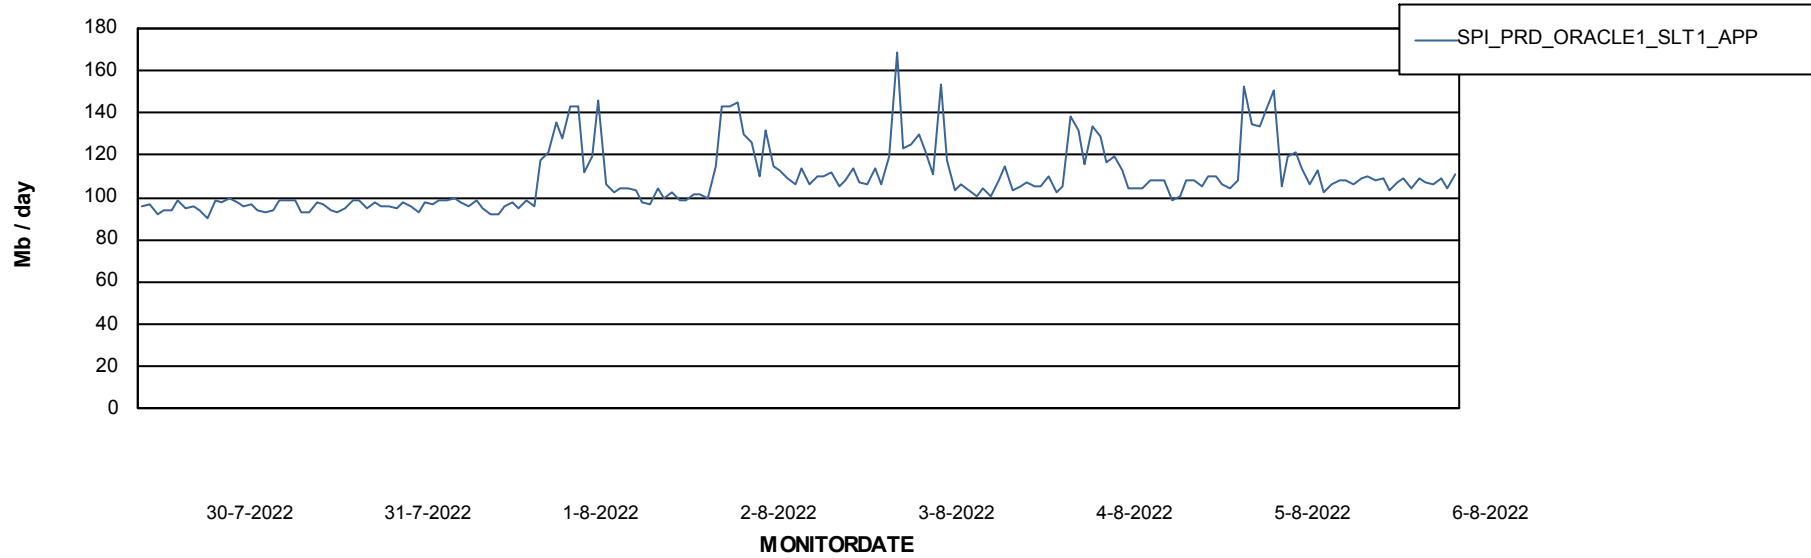

Weekly SLA Customer Report

Customer SPI_Production
Database ID 49

Database Performance SPIDB_Production

DB Processes Max 500

Weekly SLA Customer Report

Customer SPI_Production
Database ID 49

Database Performance SPIDB_Standby

DB Processes Max 500

Weekly SLA Customer Report

Customer SPI_Production
 Database ID 49

DATABASE SIZE SPIDB_Production

Database growth over last month

Database Tablespace SPIDB_Production

Date	Tablespace Name	Filesize (Gb)	Usedsize (Gb)	Percentage free
6-8-2022	ABSDATA	5	2	51
	INDX	8	4	49
5-8-2022	ABSDATA	5	2	51
	INDX	8	4	49
4-8-2022	ABSDATA	5	2	51
	INDX	8	4	49
3-8-2022	ABSDATA	5	2	51
	INDX	8	4	49
2-8-2022	ABSDATA	5	2	51
	INDX	8	4	49
1-8-2022	ABSDATA	5	2	51
	INDX	8	4	49
31-7-2022	ABSDATA	5	2	51
	INDX	8	4	49

Weekly SLA Customer Report

Customer SPI_Production
Database ID 49

ABSSolute Application Server Services

Avg memory used per ABS Server Service

Avg users per day per ABS server

Weekly SLA Customer Report

Customer SPI_Production
Database ID 49