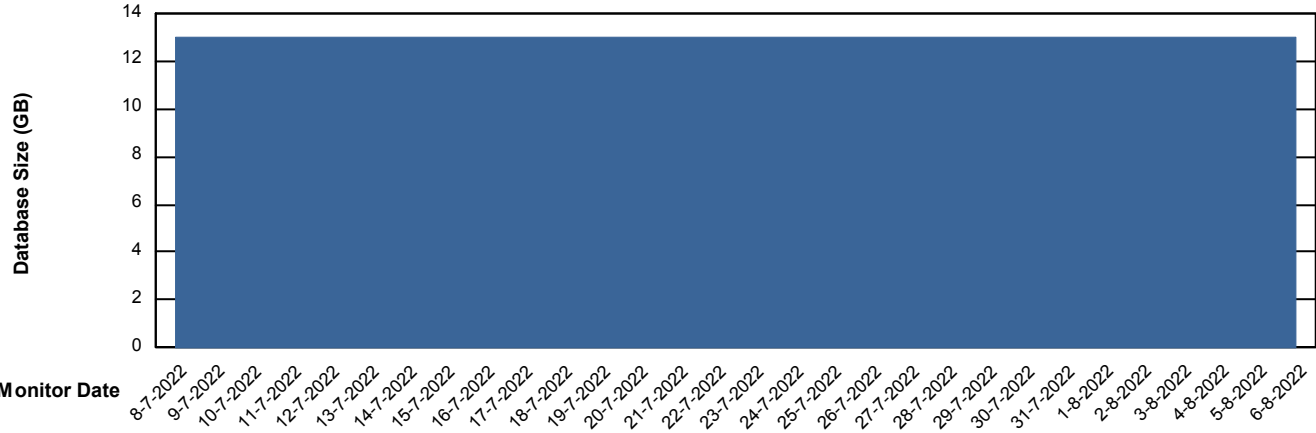

DB Processes Max 500

Weekly SLA Customer Report

Customer SPI_Production
 Database ID 49

DATABASE SIZE SPIDB_Production

Database growth over last month

Database Tablespace SPIDB_Production

Date	Tablespace Name	Filesize (Gb)	Usedsize (Gb)	Percentage free
6-8-2022	ABSDATA	5	2	51
	INDX	8	4	49
5-8-2022	ABSDATA	5	2	51
	INDX	8	4	49
4-8-2022	ABSDATA	5	2	51
	INDX	8	4	49
3-8-2022	ABSDATA	5	2	51
	INDX	8	4	49
2-8-2022	ABSDATA	5	2	51
	INDX	8	4	49
1-8-2022	ABSDATA	5	2	51
	INDX	8	4	49
31-7-2022	ABSDATA	5	2	51
	INDX	8	4	49