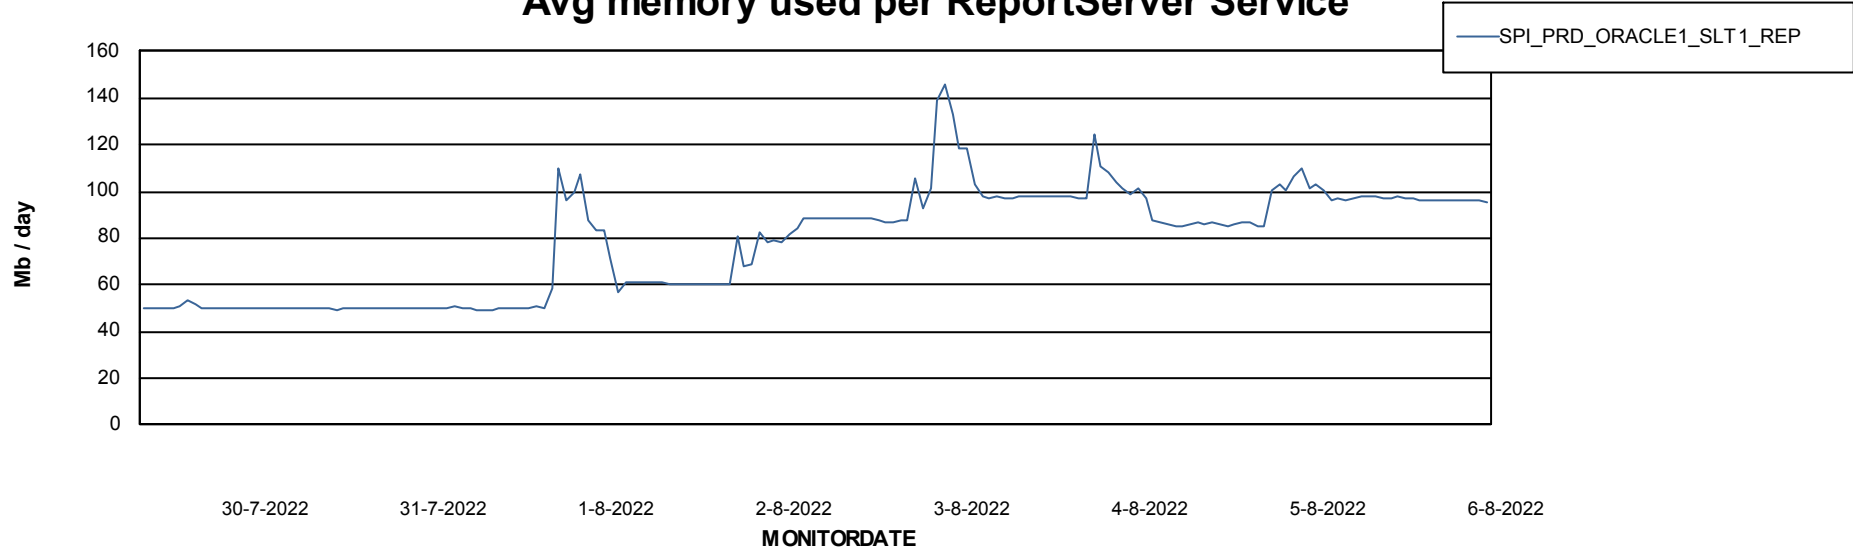

ABSSolute Application ReportServer Services

Avg memory used per ReportServer Service