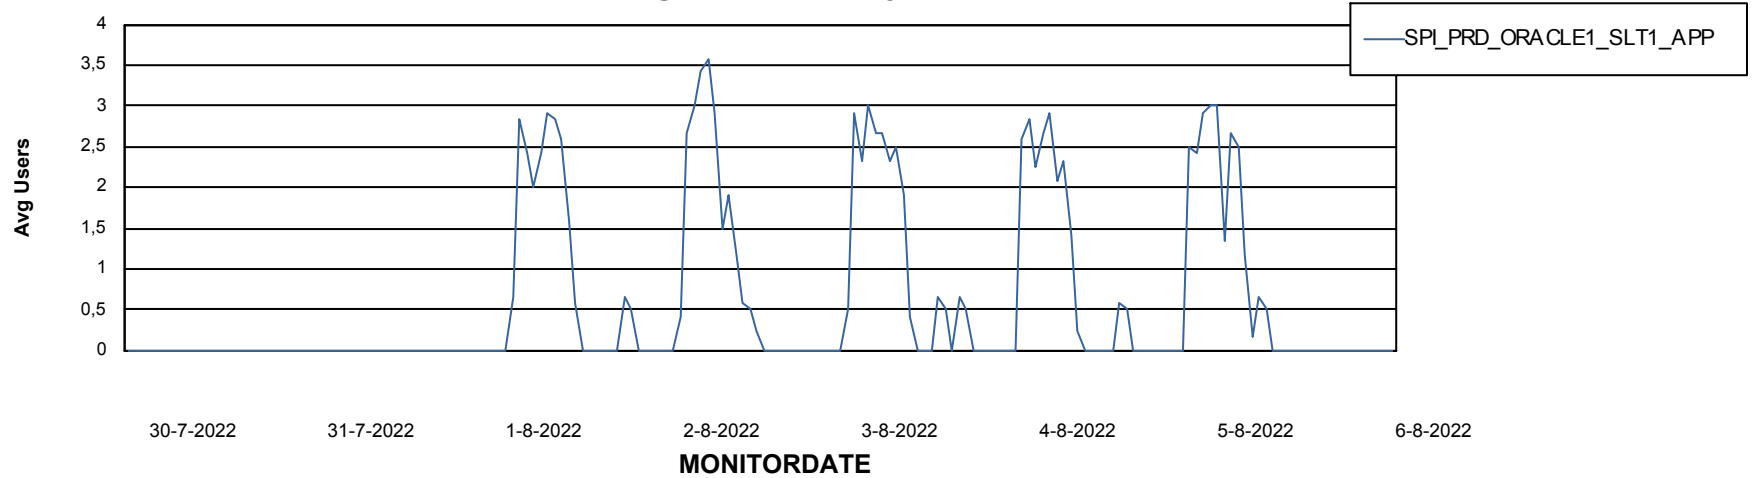

Weekly SLA Customer Report

Customer SPI_Production
Database ID 49

ABSSolute Application Server Services

Avg memory used per ABS Server Service

Avg users per day per ABS server

Weekly SLA Customer Report

Customer SPI_Production
Database ID 49