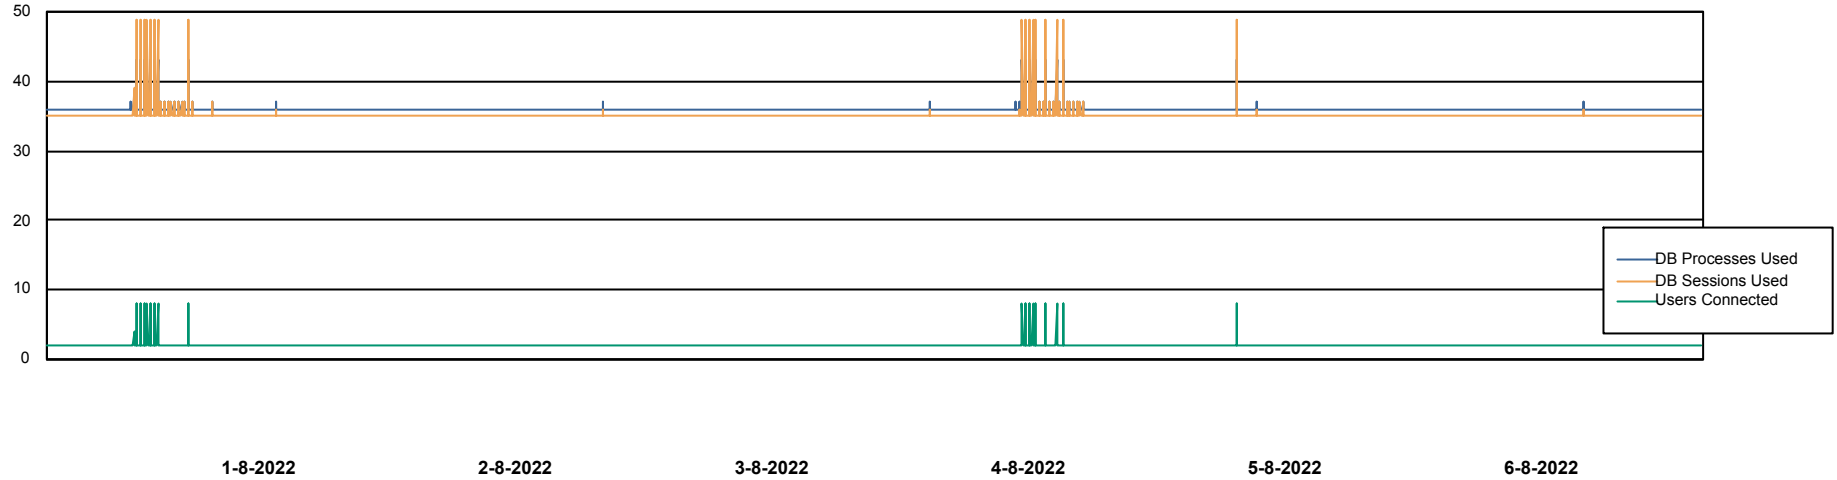

Database Performance RSS_DB_Standby (2020)

DB Processes Max 300
DB Sessions Max 472