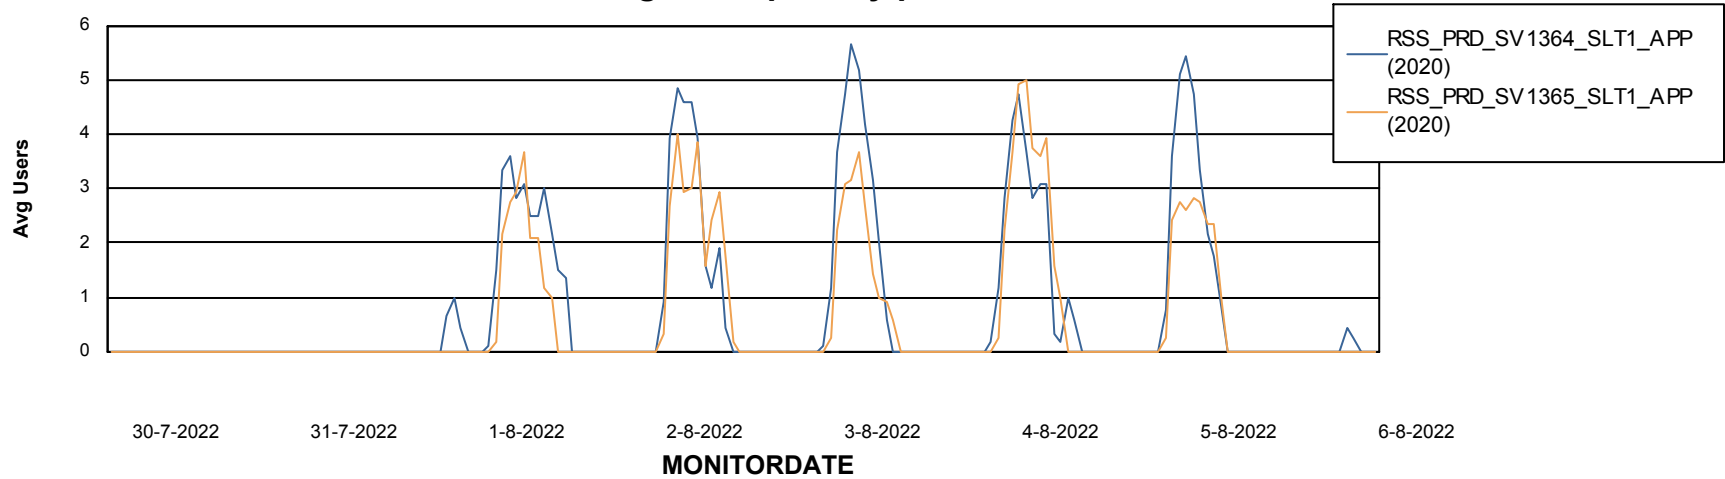

Avg users per day per ABS server