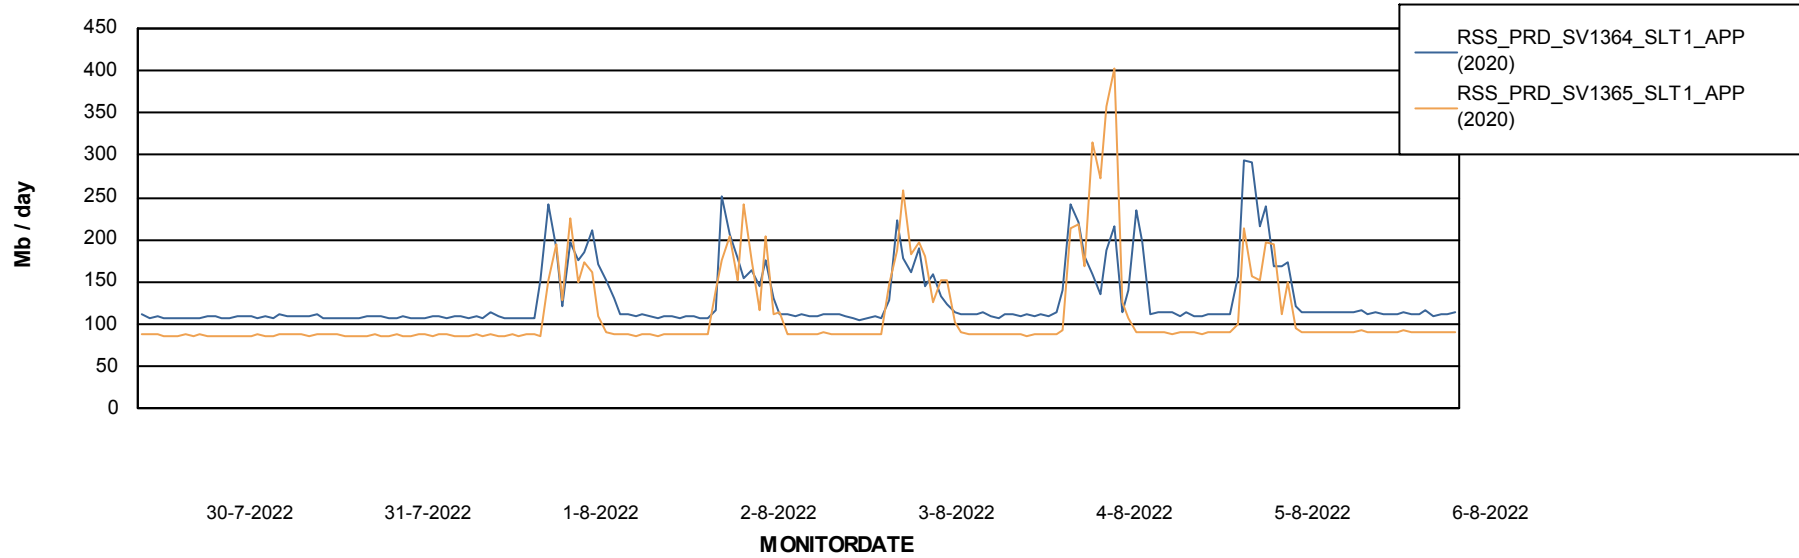

ABSSolute Application Server Services

Avg memory used per ABS Server Service