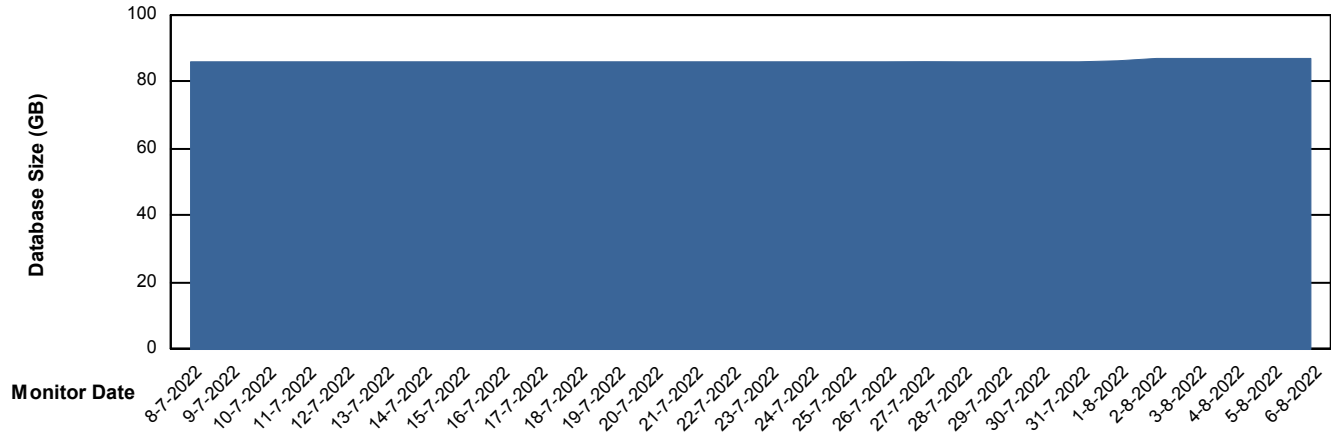

Database Performance RSS_DB_Standby (2020)

DB Processes Max 300
DB Sessions Max 472

Weekly SLA Customer Report

Customer RSS Production
 Database ID 52

DATABASE SIZE RSS_DB_Primary (2020)

Database growth over last month

Database Tablespace RSS_DB_Primary (2020)

Date	Tablespace Name	Filesize (Gb)	Usedsize (Gb)	Percentage free
6-8-2022	ABSDATA	47	39	17
	INDX	55	45	18
5-8-2022	ABSDATA	47	39	17
	INDX	55	45	18
4-8-2022	ABSDATA	47	39	17
	INDX	55	45	18
3-8-2022	ABSDATA	47	39	17
	INDX	55	45	18
2-8-2022	ABSDATA	47	39	17
	INDX	55	45	18
1-8-2022	ABSDATA	47	39	17
	INDX	55	45	18
31-7-2022	ABSDATA	47	39	17
	INDX	55	45	18