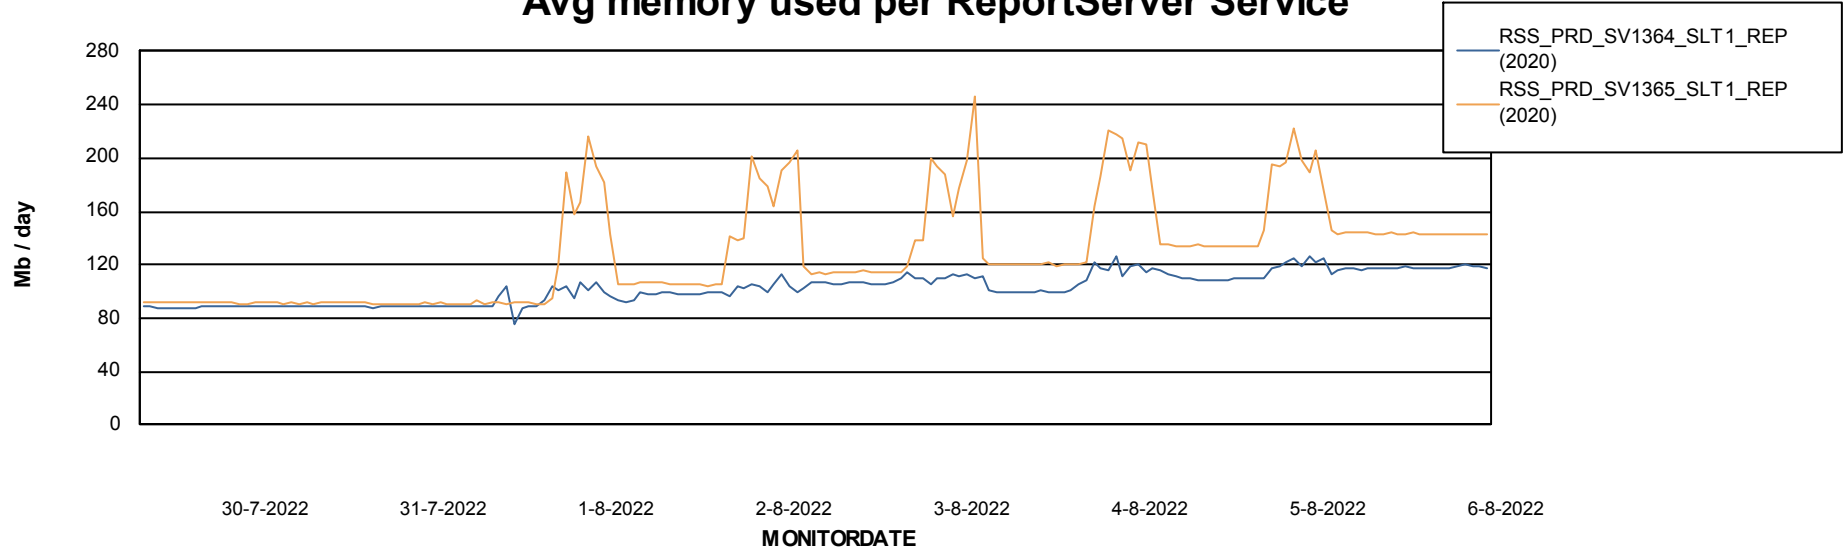

Avg memory used per ABS Server Service

Avg users per day per ABS server

Weekly SLA Customer Report

Customer RSS Production
Database ID 52

ABSSolute Application ReportServer Services

Avg memory used per ReportServer Service