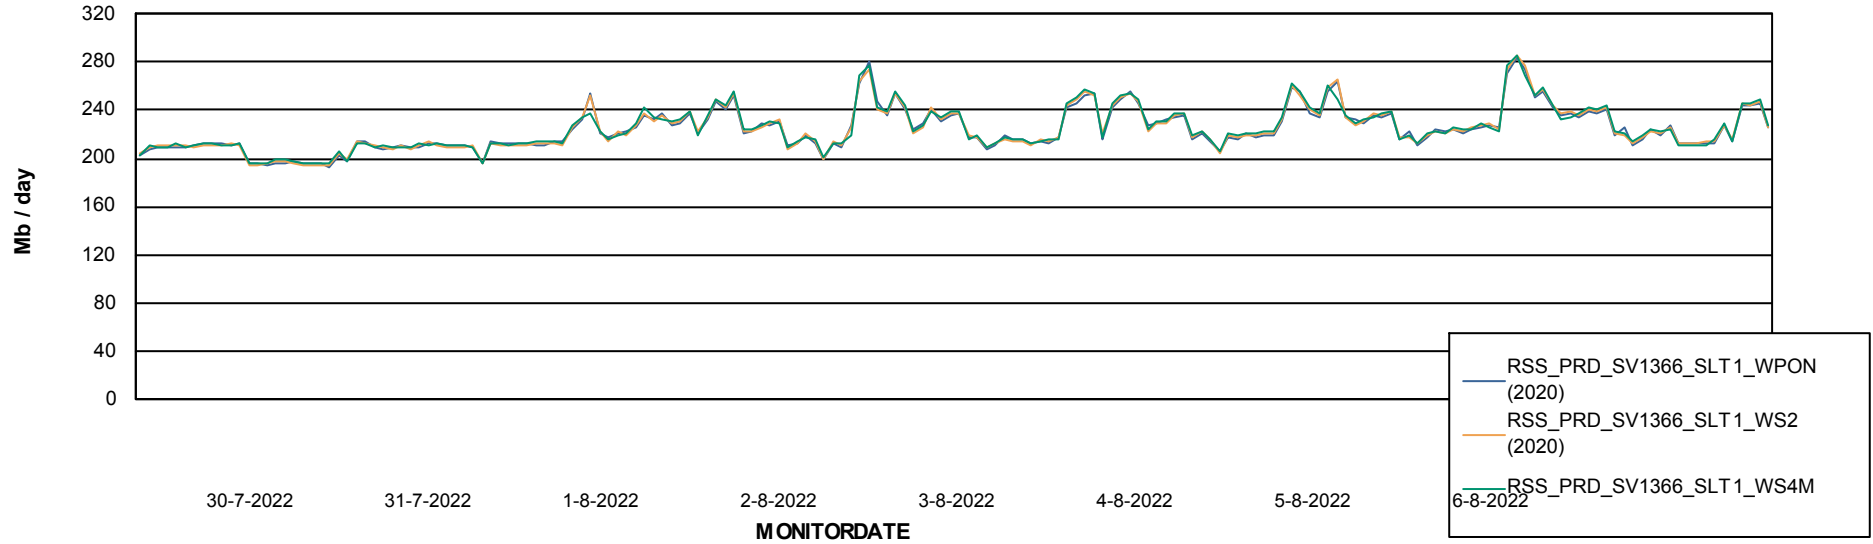

ABSSolute Web Component Services

Avg memory used per ABS Web component