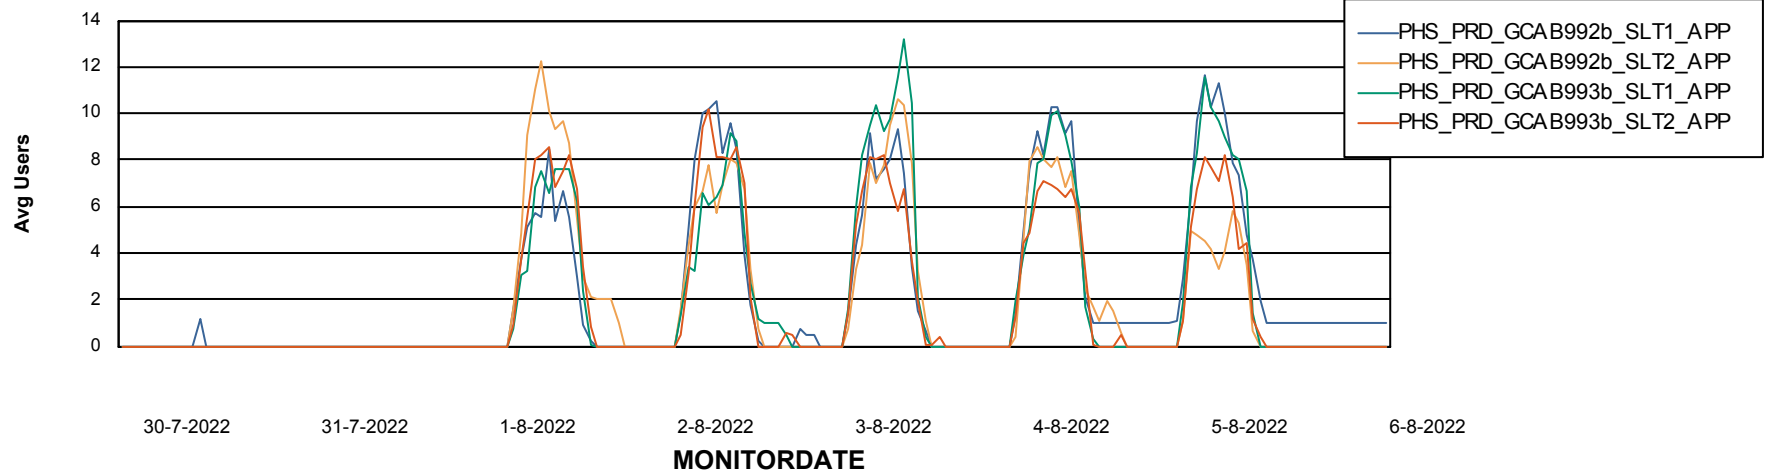

Avg users per day per ABS server