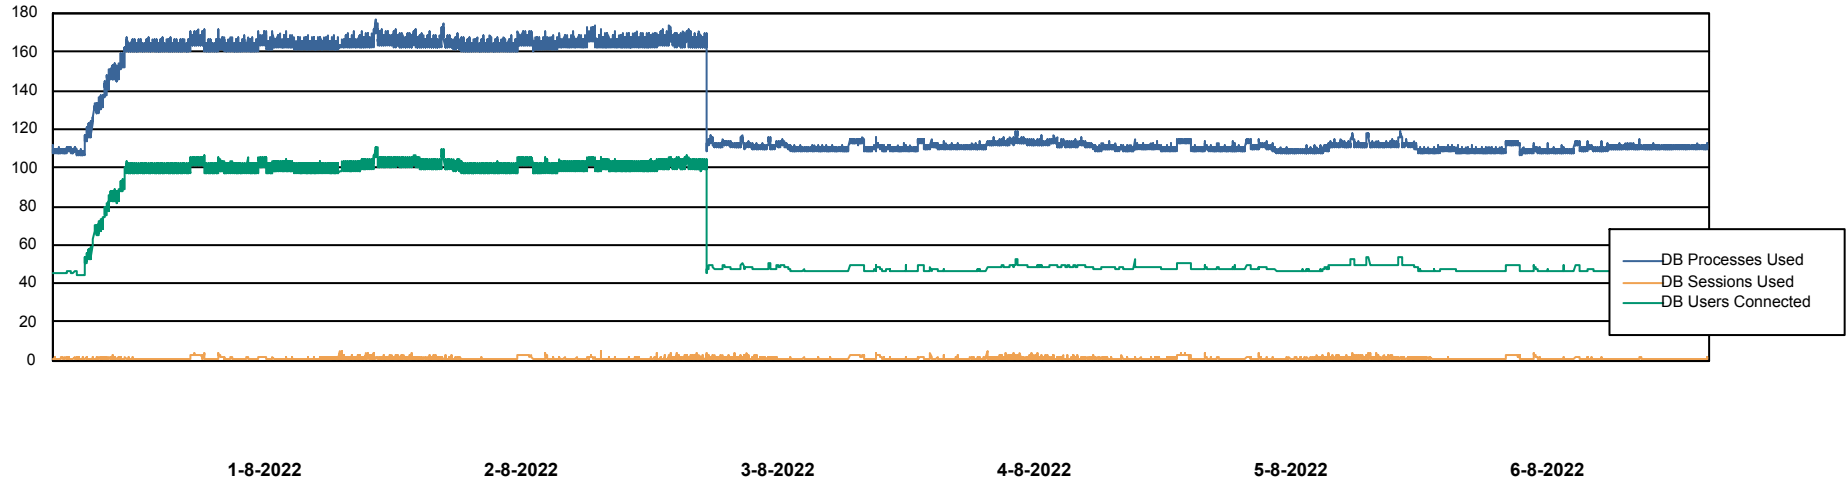

Database Performance PHSDB_Production

DB Processes Max 1,000