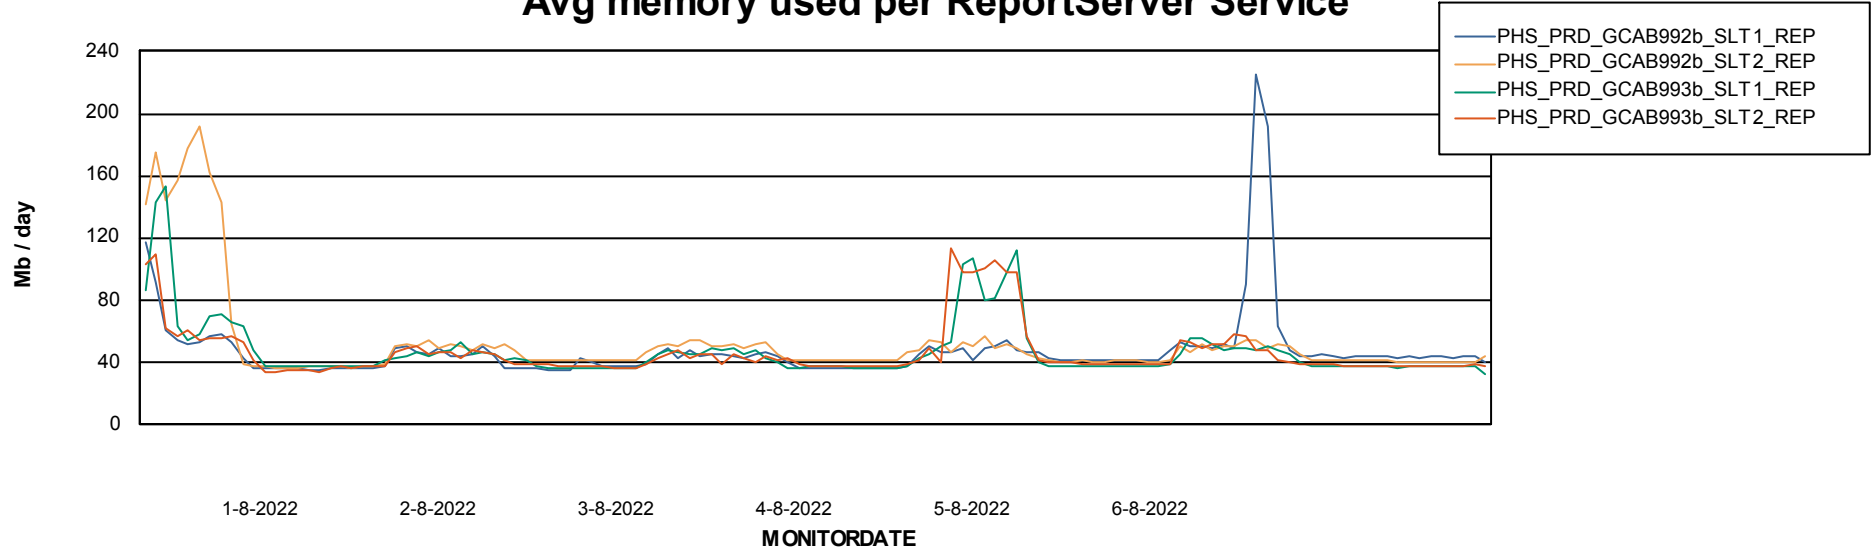

ABSSolute Application ReportServer Services

Avg memory used per ReportServer Service