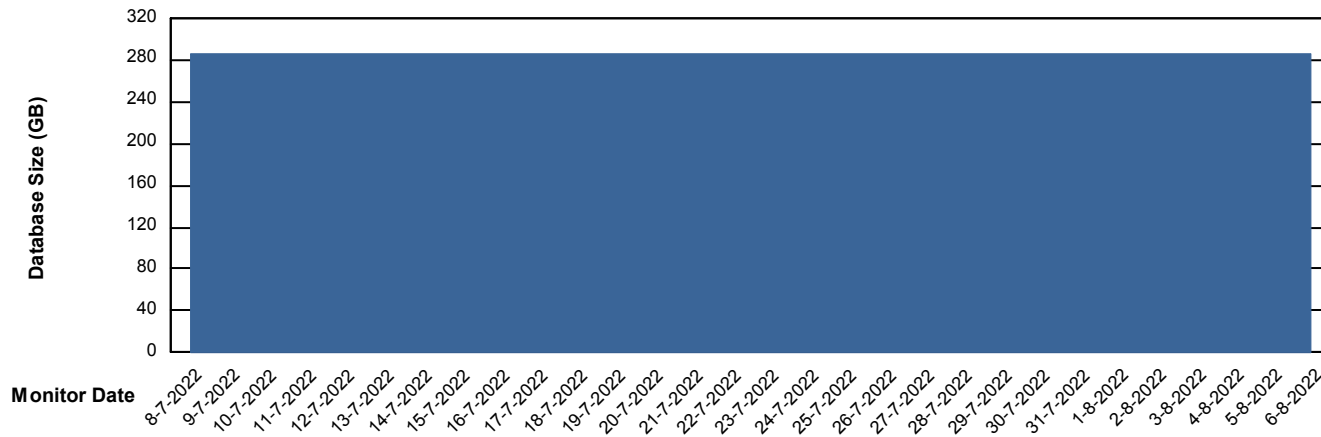

# Weekly SLA Customer Report

Customer PHS\_Production  
Database ID 47

DATABASE SIZE PHSDB\_Production

### Database growth over last month

DATABASE SIZE PHSDB\_Test

### Database growth over last month