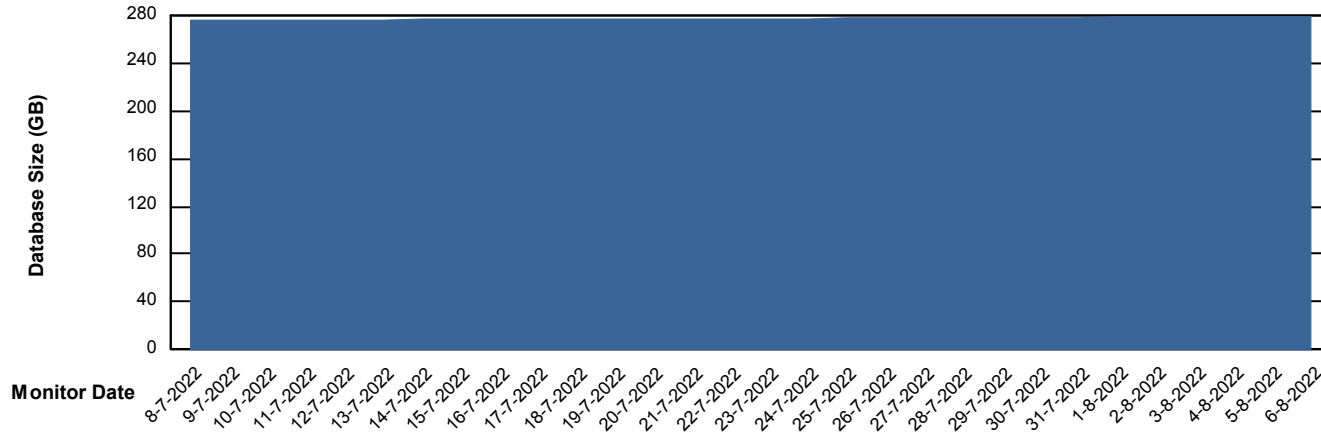

DATABASE SIZE PHSDB_Production

Database growth over last month