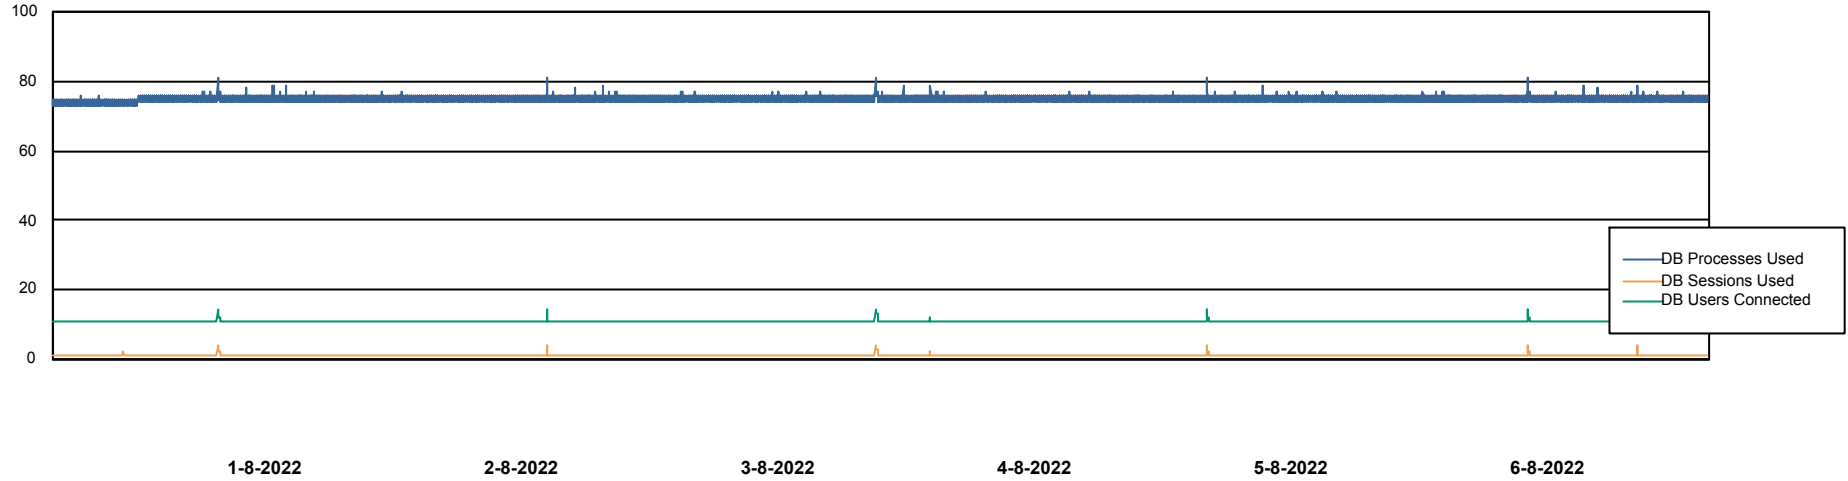

Database Performance PHSDB_Test

DB Processes Max 1,000