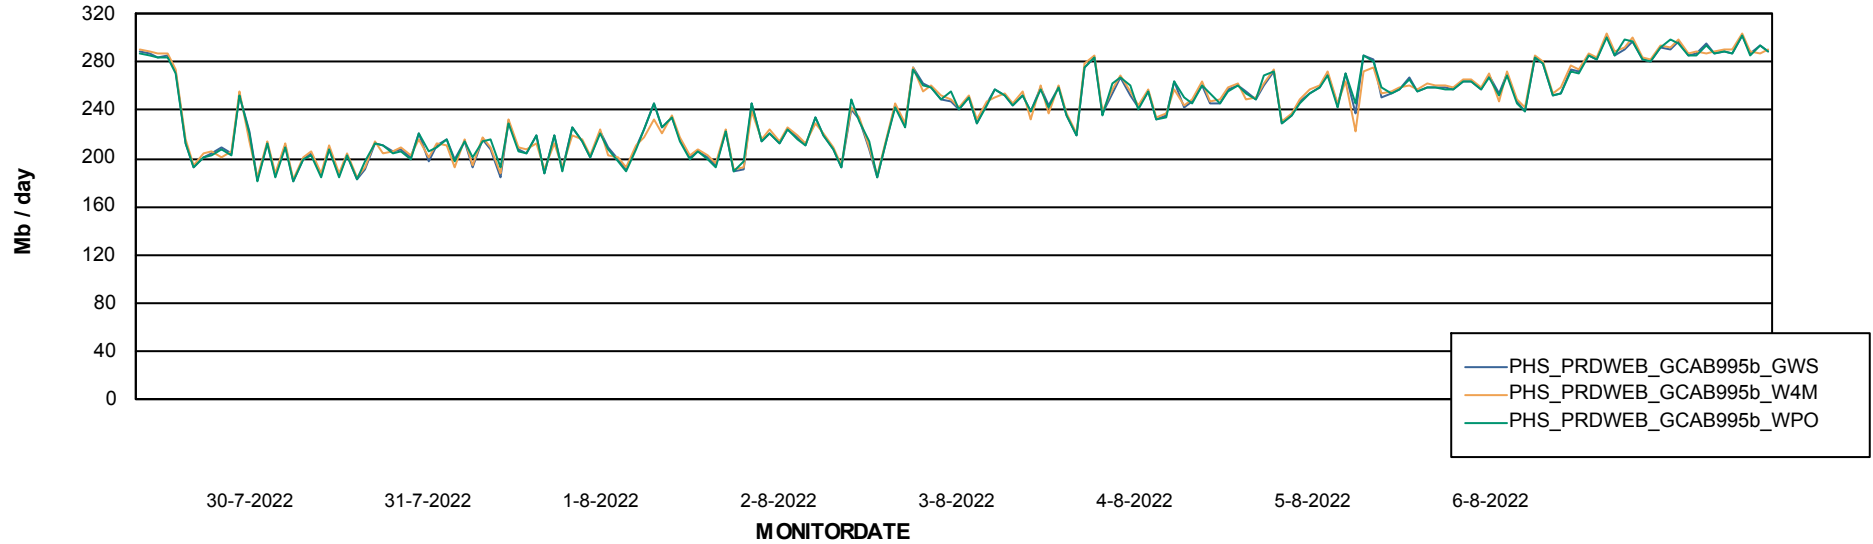

ABSSolute Web Component Services

Avg memory used per ABS Web component