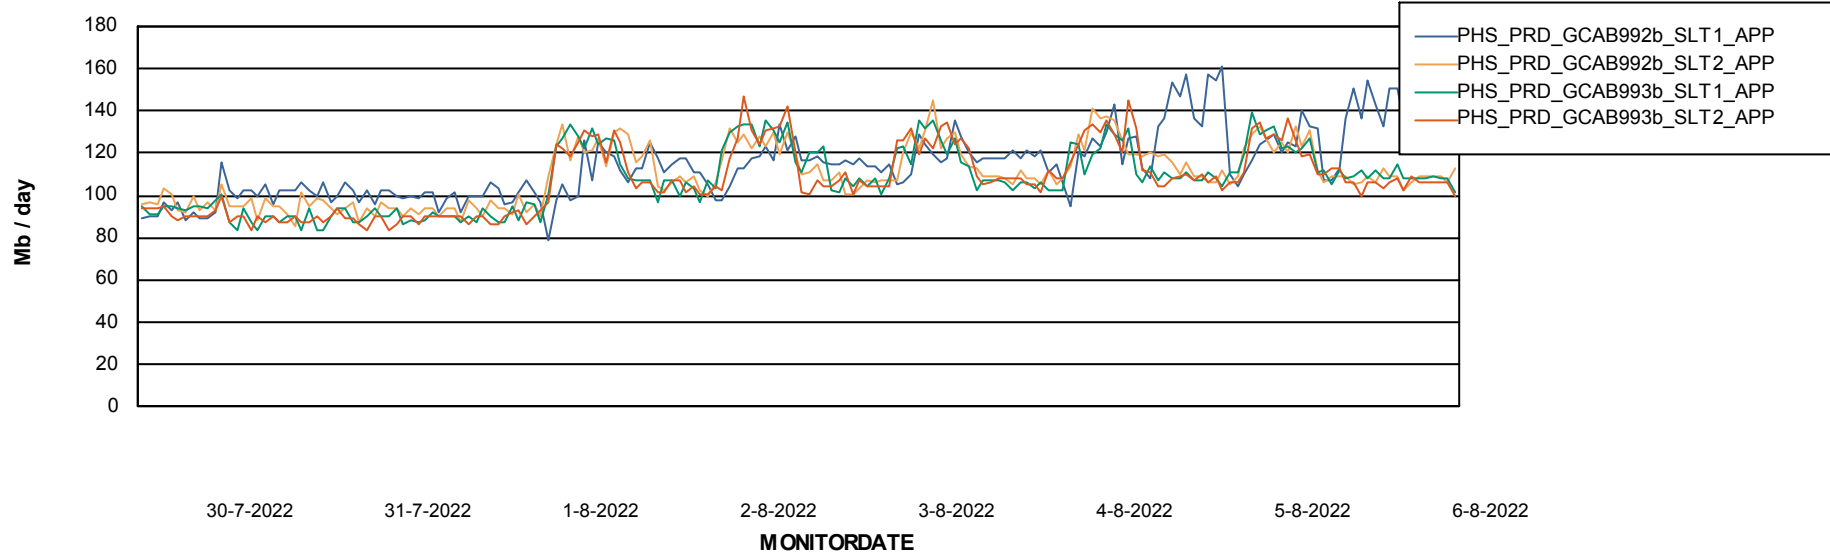

ABSSolute Application Server Services

Avg memory used per ABS Server Service