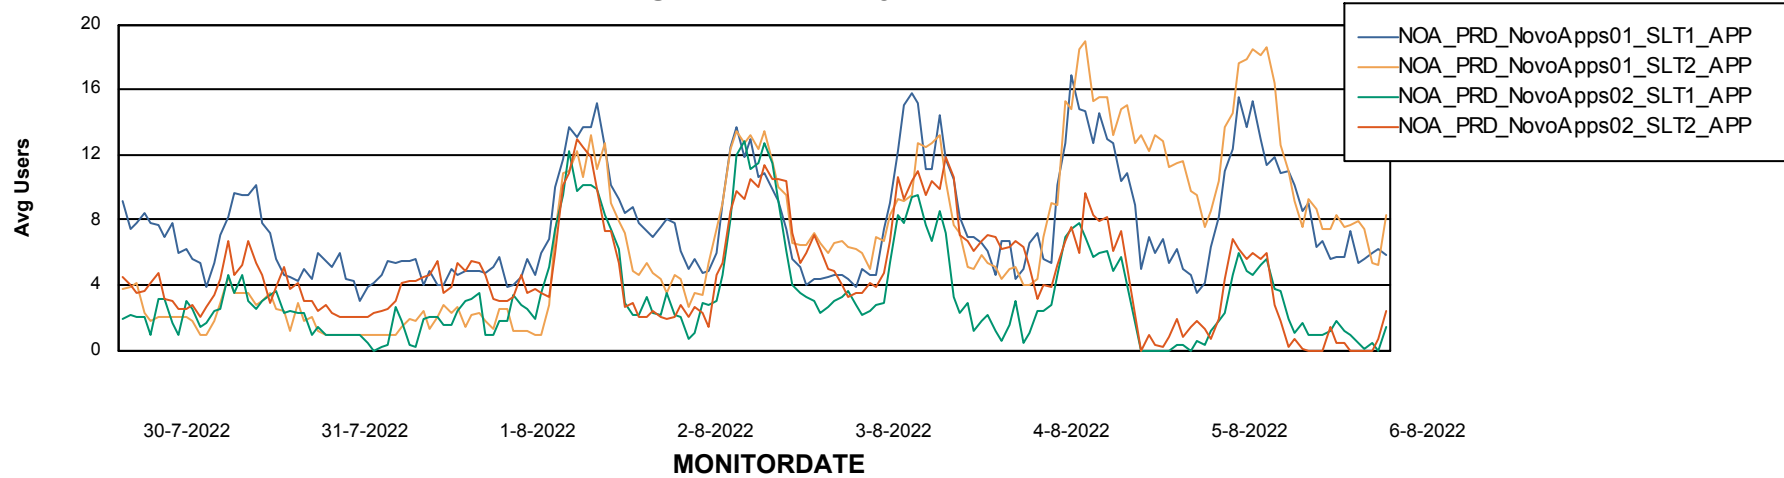

Avg users per day per ABS server