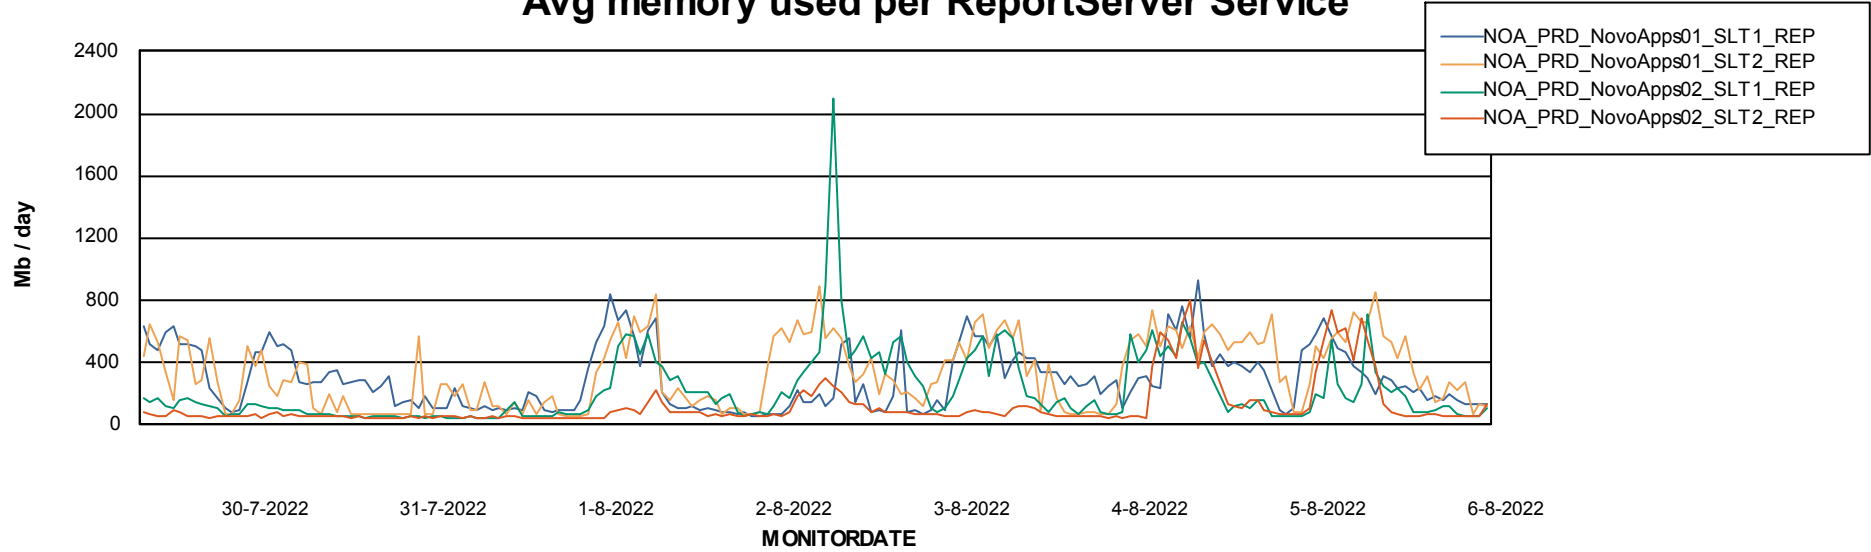

ABSSolute Application ReportServer Services

Avg memory used per ReportServer Service