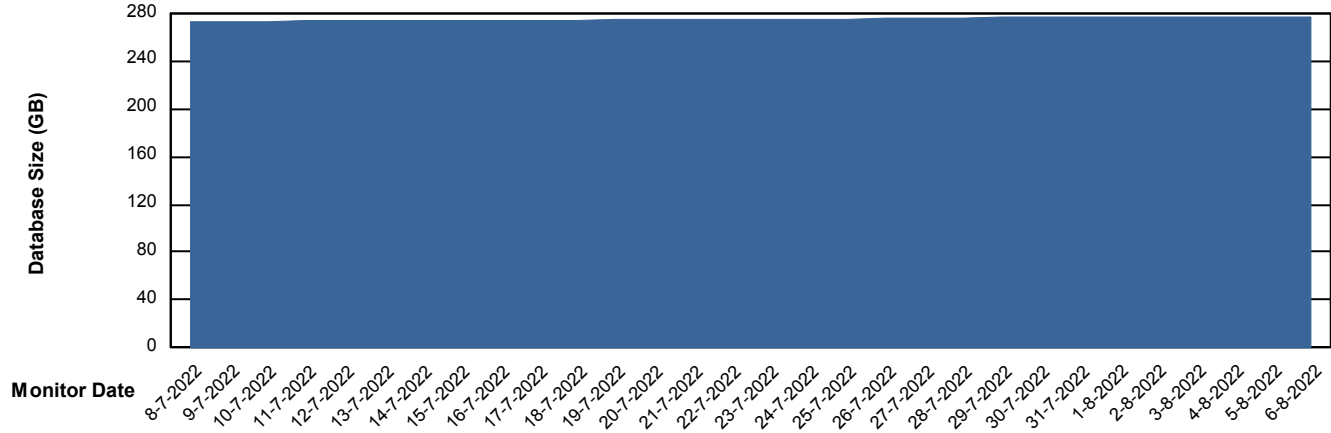

Database growth over last month

Database Tablespace NOA_PRD_NovoABS01_DB

Date	Tablespace Name	Filesize (Gb)	Usedsize (Gb)	Percentage free
6-8-2022	ABSDATA	148	114	23
	INDX	192	160	17
5-8-2022	ABSDATA	148	114	23
	INDX	192	160	17
4-8-2022	ABSDATA	148	114	23
	INDX	192	160	17
3-8-2022	ABSDATA	148	114	23
	INDX	192	160	17
2-8-2022	ABSDATA	148	114	23
	INDX	192	160	17
1-8-2022	ABSDATA	148	114	23
	INDX	192	160	17
31-7-2022	ABSDATA	148	114	23
	INDX	192	160	17