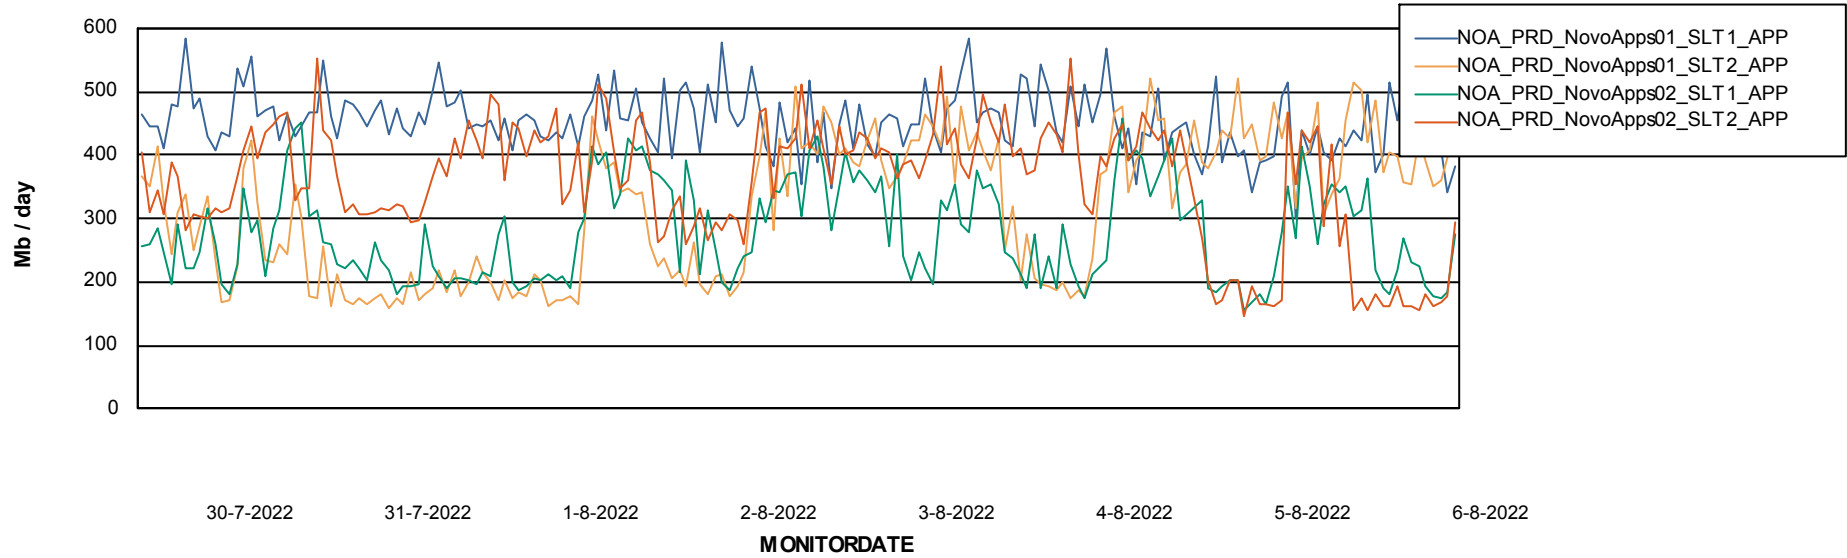

ABSSolute Application Server Services

Avg memory used per ABS Server Service