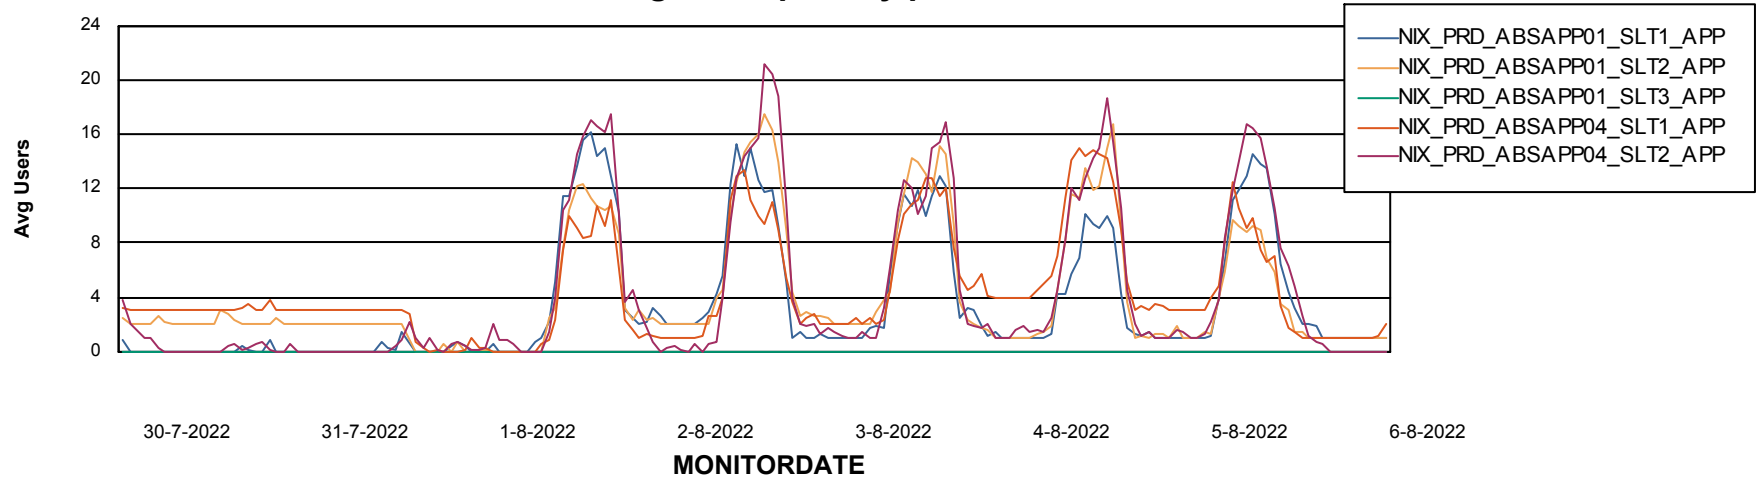

Avg users per day per ABS server