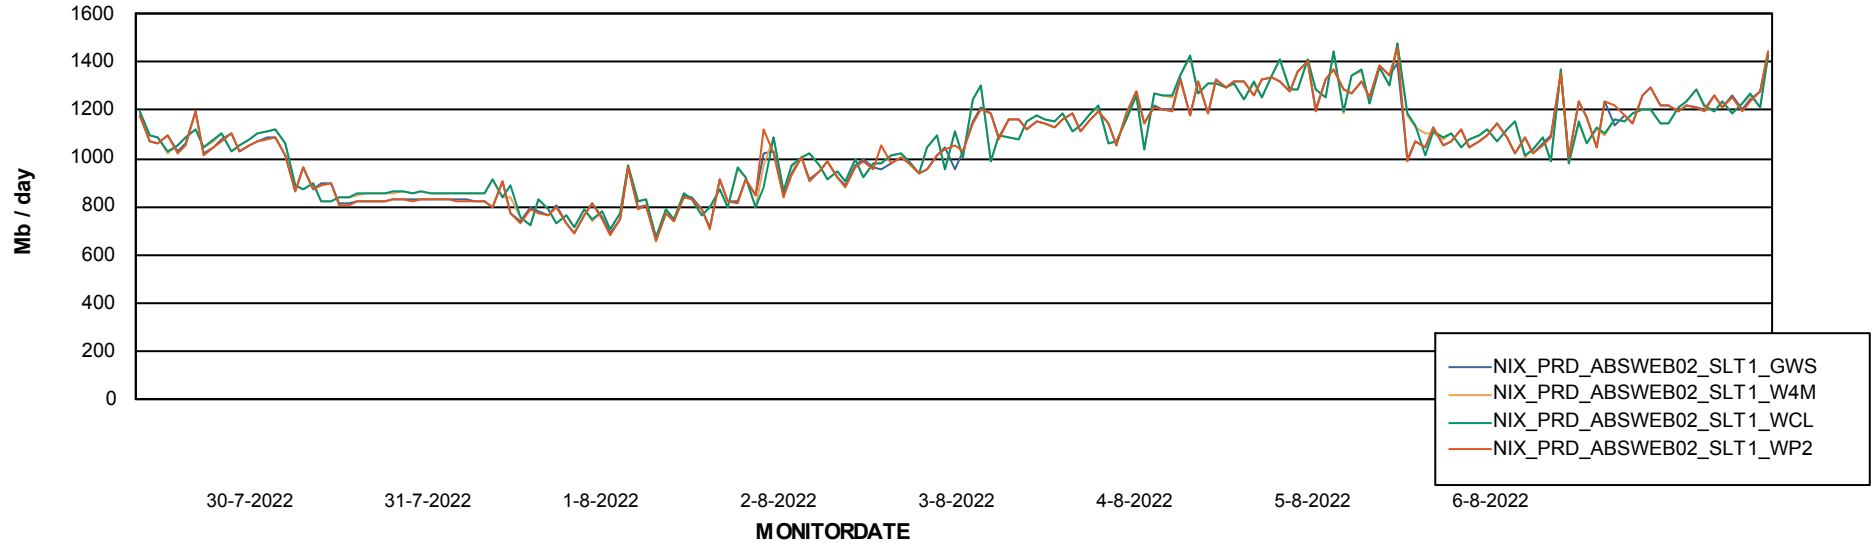

ABSSolute Web Component Services

Avg memory used per ABS Web component