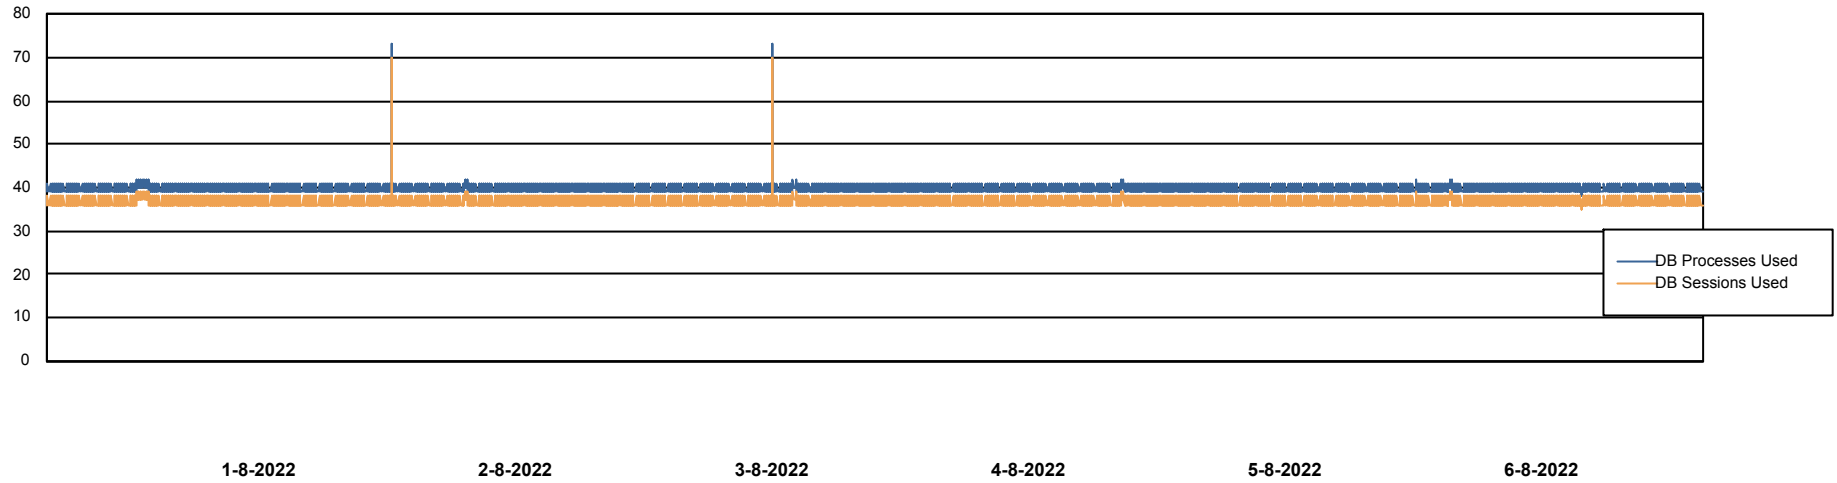

Database Performance NIXDB_Standby

DB Processes Max 300