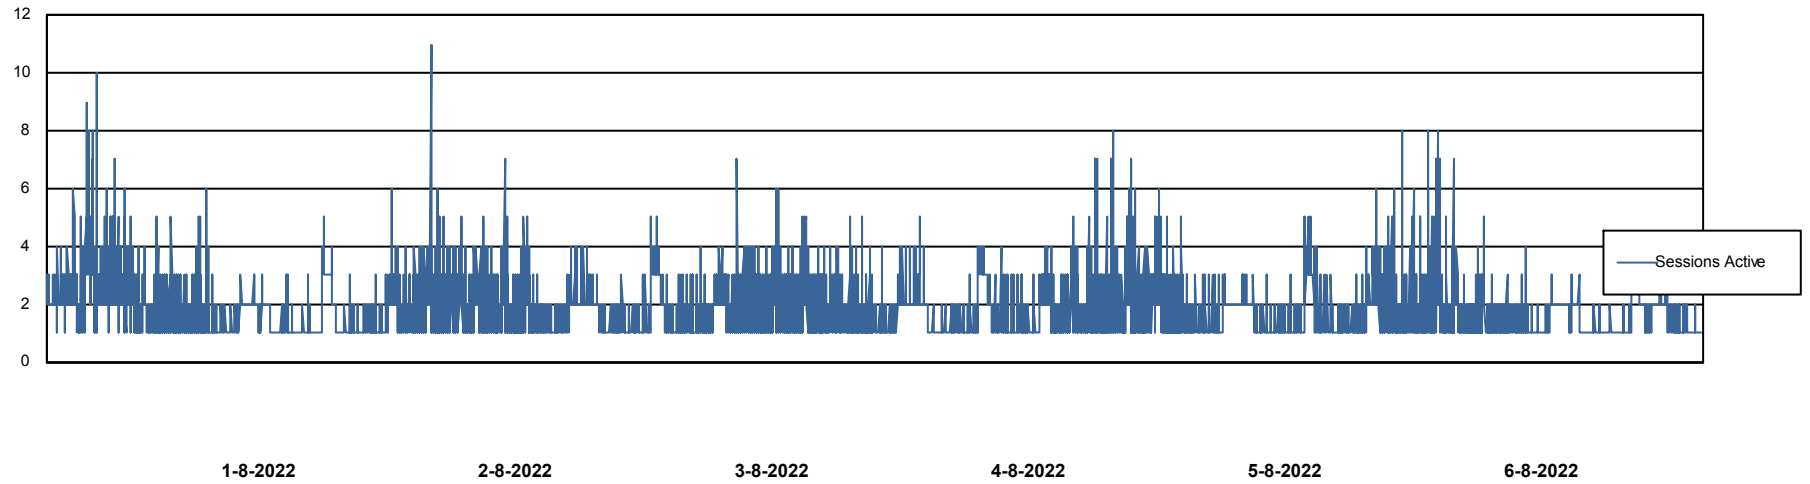

Weekly SLA Customer Report

Customer NIX_Production
Database ID 51

Database Performance NIXDB_BI

Weekly SLA Customer Report

Customer NIX_Production
Database ID 51

Database Performance NIXDB_Production

Weekly SLA Customer Report