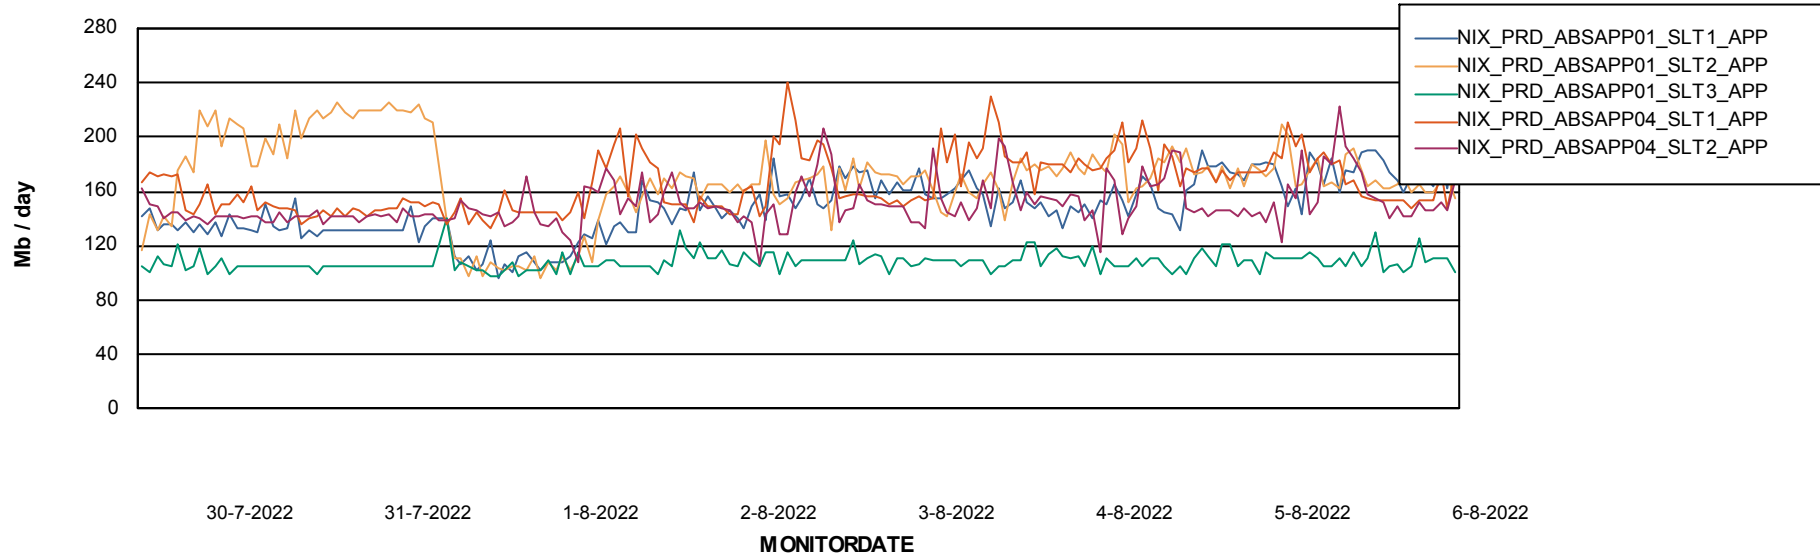

Standby Database Health NIX_Production

Recovery lag for last 7 days

Weekly SLA Customer Report

Customer NIX_Production
Database ID 51

ABSSolute Application Server Services

Avg memory used per ABS Server Service