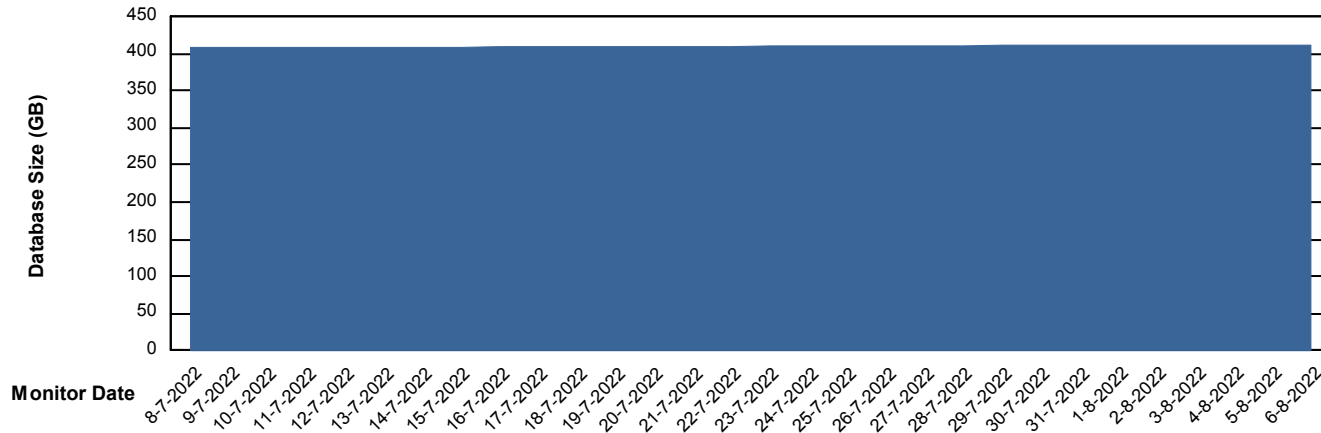

Weekly SLA Customer Report

Customer NIX_Production
Database ID 51

Database Performance NIXDB_BI

Weekly SLA Customer Report

Customer NIX_Production
Database ID 51

Database Performance NIXDB_Production

Weekly SLA Customer Report

Customer NIX_Production
Database ID 51

Database Performance NIXDB_Standby

DB Processes Max 300

Weekly SLA Customer Report

Customer NIX_Production
Database ID 51

DATABASE SIZE NIXDB_BI

Database growth over last month

DATABASE SIZE NIXDB_Production

Database growth over last month

Weekly SLA Customer Report

Customer NIX_Production
Database ID 51

Database Tablespace NIXDB_BI

Date	Tablespace Name	Filesize (Gb)	Usedsize (Gb)	Percentage free
6-8-2022	ABSDATA	89	74	17
	INDX	124	103	17
5-8-2022	ABSDATA	89	74	17
	INDX	124	103	17
4-8-2022	ABSDATA	89	74	17
	INDX	124	103	17
3-8-2022	ABSDATA	89	74	17
	INDX	124	103	17
2-8-2022	ABSDATA	89	74	17
	INDX	124	103	17
1-8-2022	ABSDATA	89	74	17
	INDX	124	103	17
31-7-2022	ABSDATA	89	74	17
	INDX	124	103	17