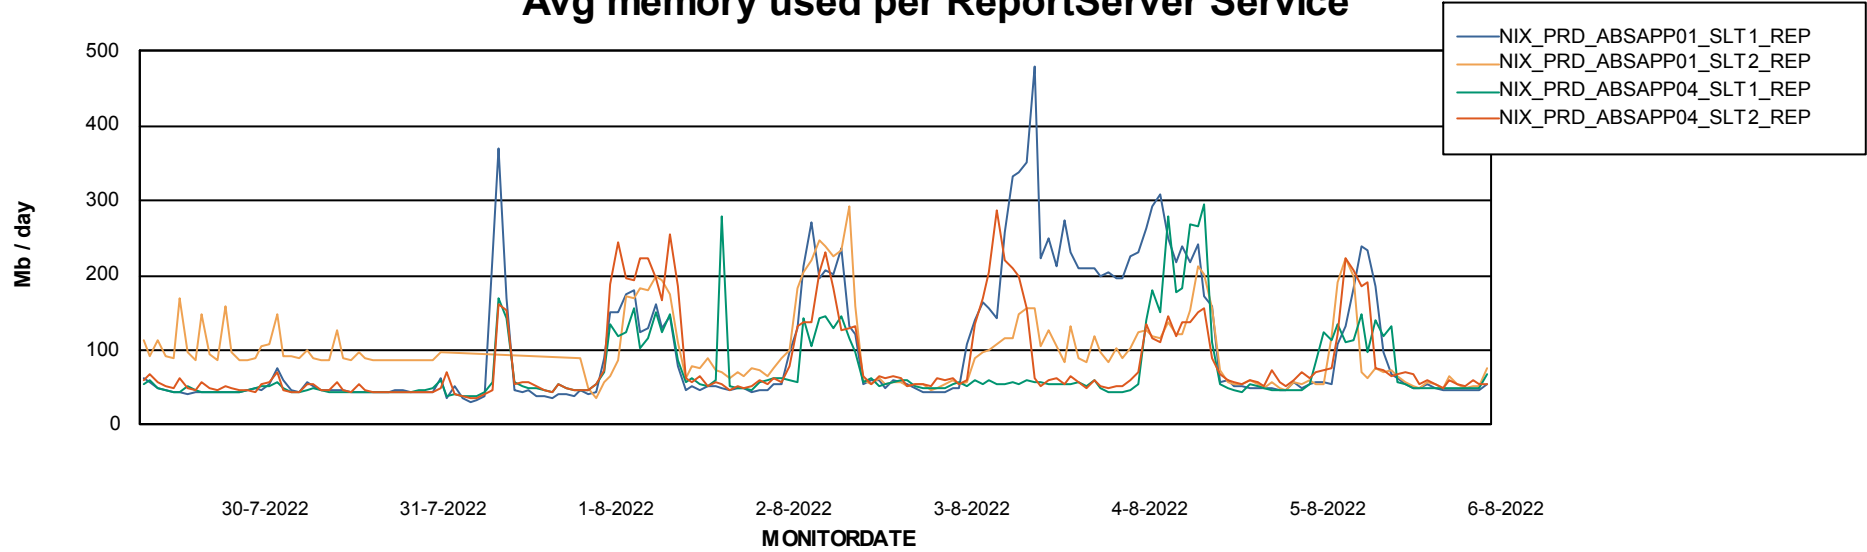

Avg users per day per ABS server

Weekly SLA Customer Report

Customer NIX_Production
Database ID 51

ABSSolute Application ReportServer Services

Avg memory used per ReportServer Service

Weekly SLA Customer Report