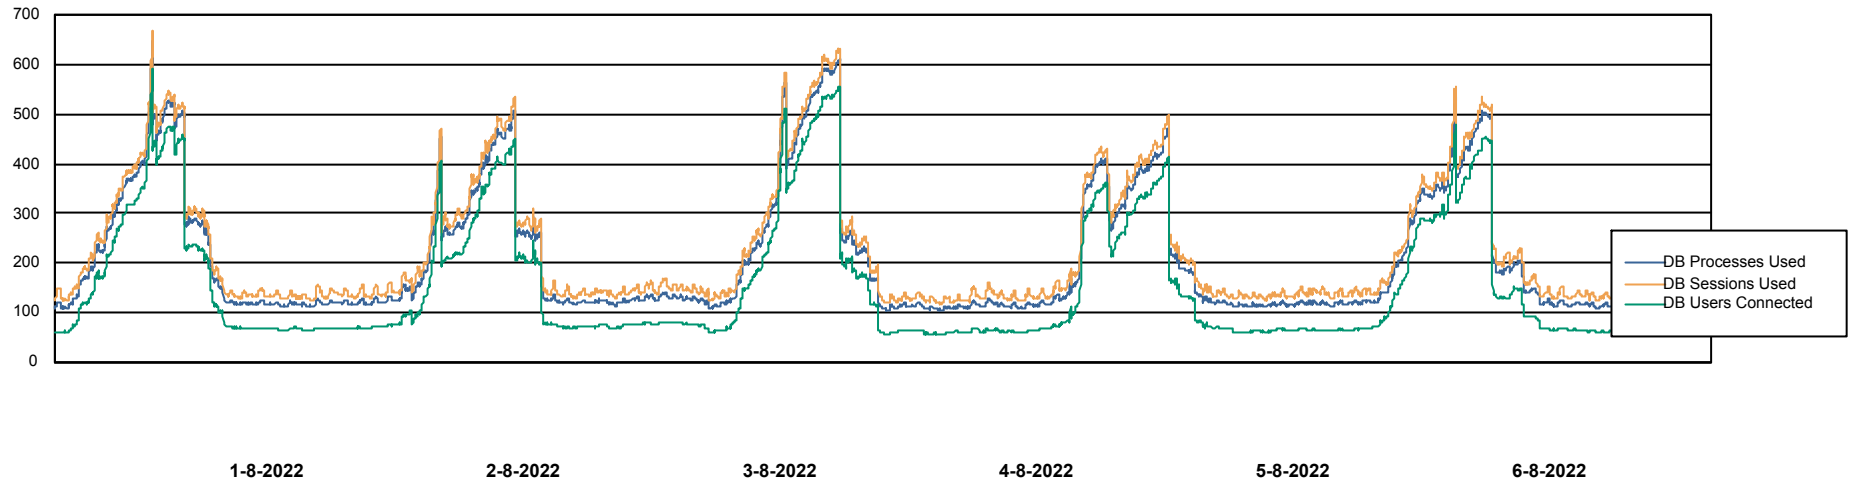

Weekly SLA Customer Report

Customer NIX_Production
Database ID 51

Database Performance NIXDB_BI

Weekly SLA Customer Report

Customer NIX_Production
Database ID 51

Database Performance NIXDB_Production

Weekly SLA Customer Report

Customer NIX_Production
Database ID 51

Database Performance NIXDB_Standby

DB Processes Max 300

Weekly SLA Customer Report

Customer NIX_Production
Database ID 51

DATABASE SIZE NIXDB_BI

Database growth over last month