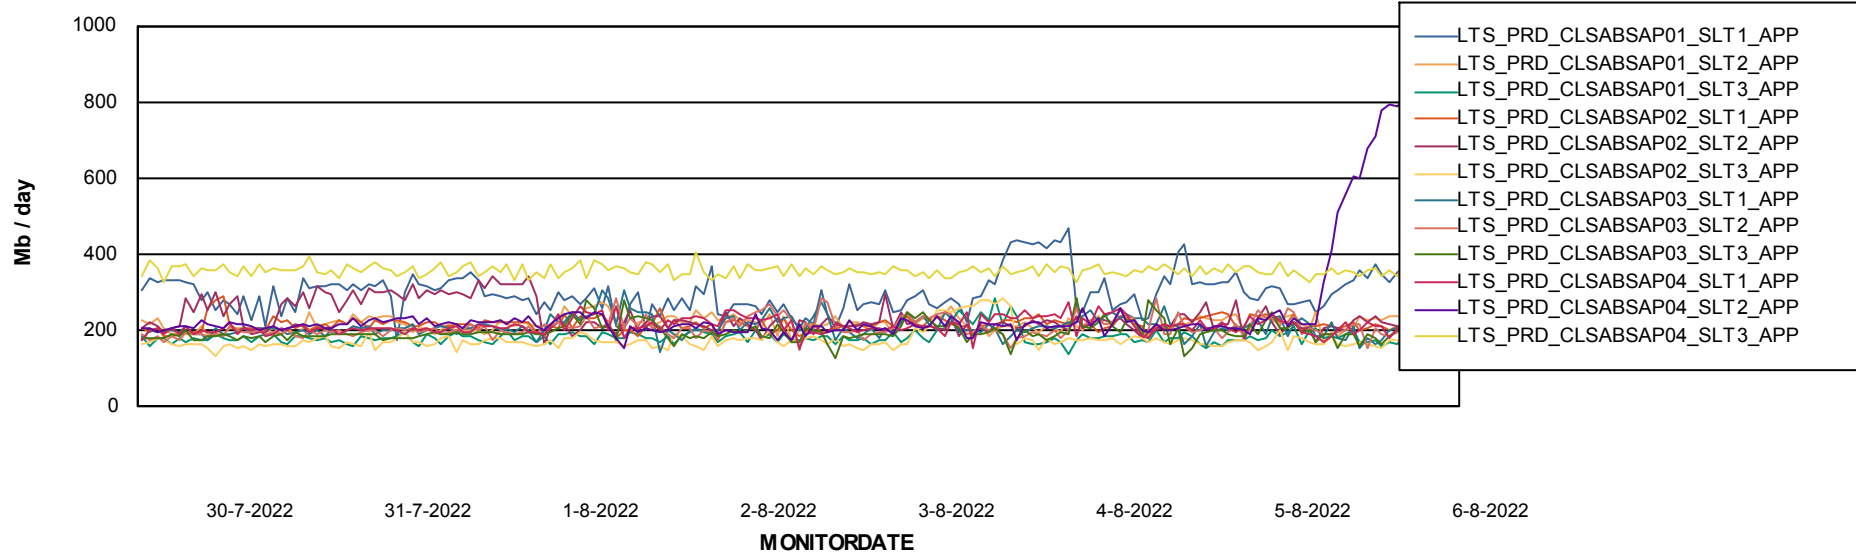

ABSSolute Application Server Services

Avg memory used per ABS Server Service