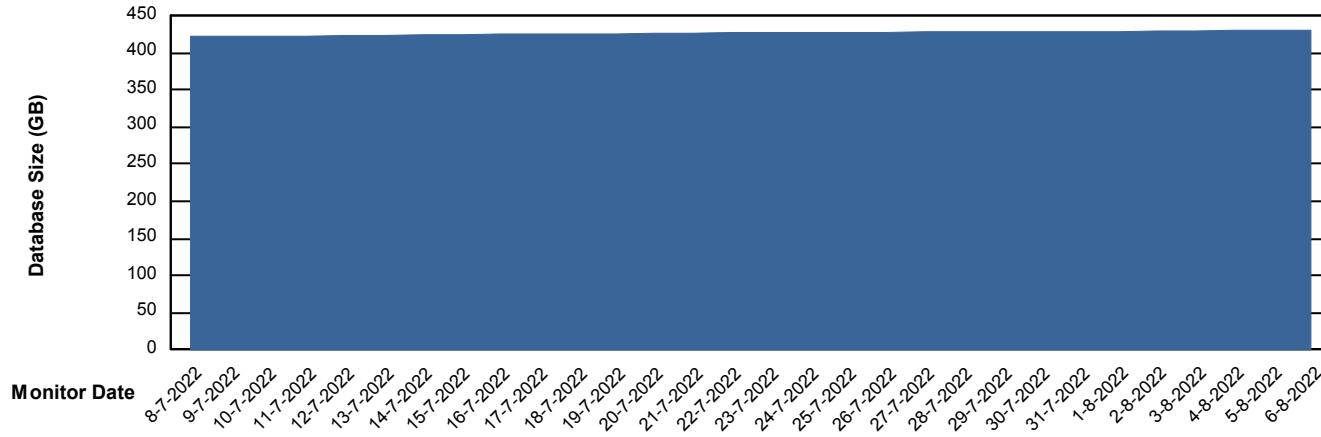

DATABASE SIZE LTS_PROD_CLSABSBI01_BI

Database growth over last month