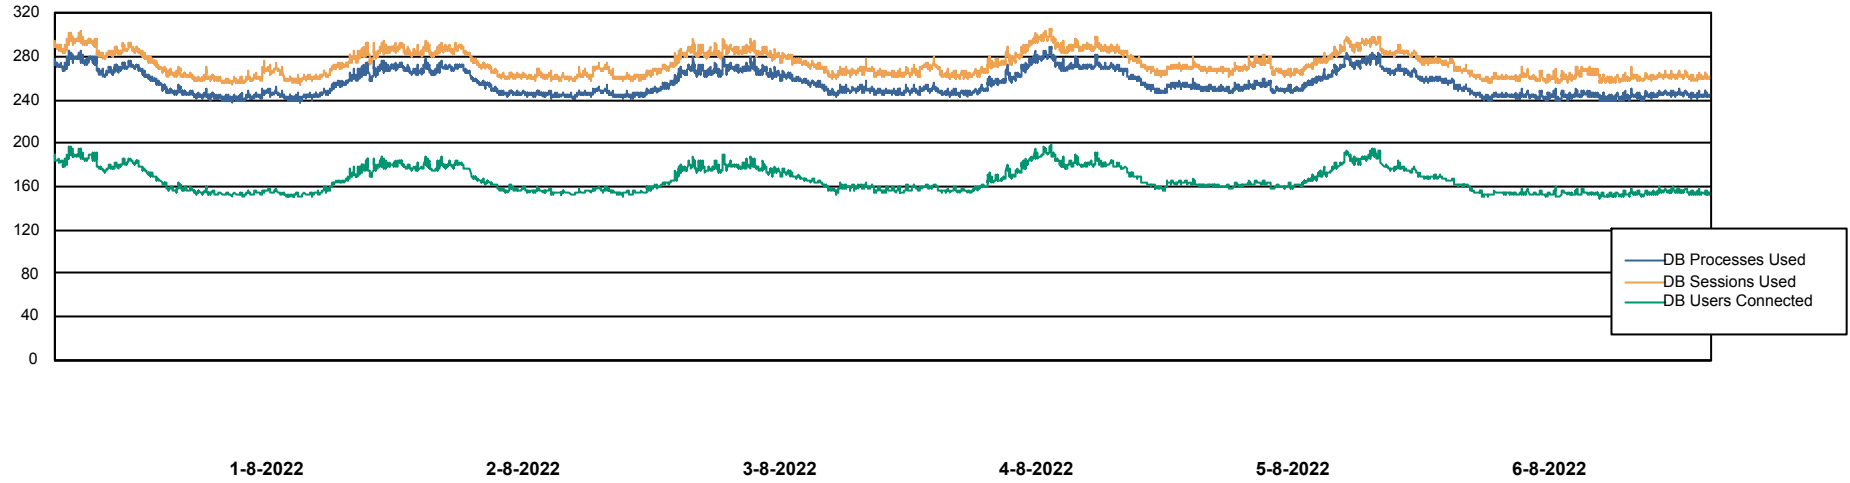

Weekly SLA Customer Report

Customer LTS(CleanLease)_Production
Database ID 126

Database Performance LTS_PROD_CLSABSBI01_BI

Weekly SLA Customer Report

Customer LTS(CleanLease)_Production
Database ID 126

Database Performance LTS_PROD_CLSABSD01_PRDB