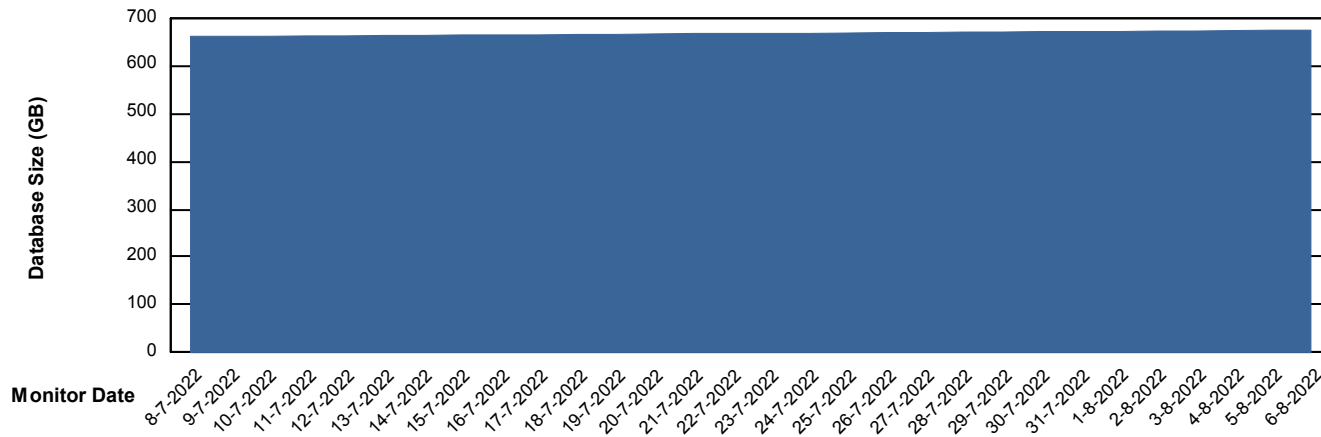

Customer LTS(CleanLease)_Production
Database ID 126

DATABASE SIZE LTS_PROD_CLSABSBI01_BI

Database growth over last month

DATABASE SIZE LTS_PROD_CLSABSDB01_PRDB

Database growth over last month

Weekly SLA Customer Report