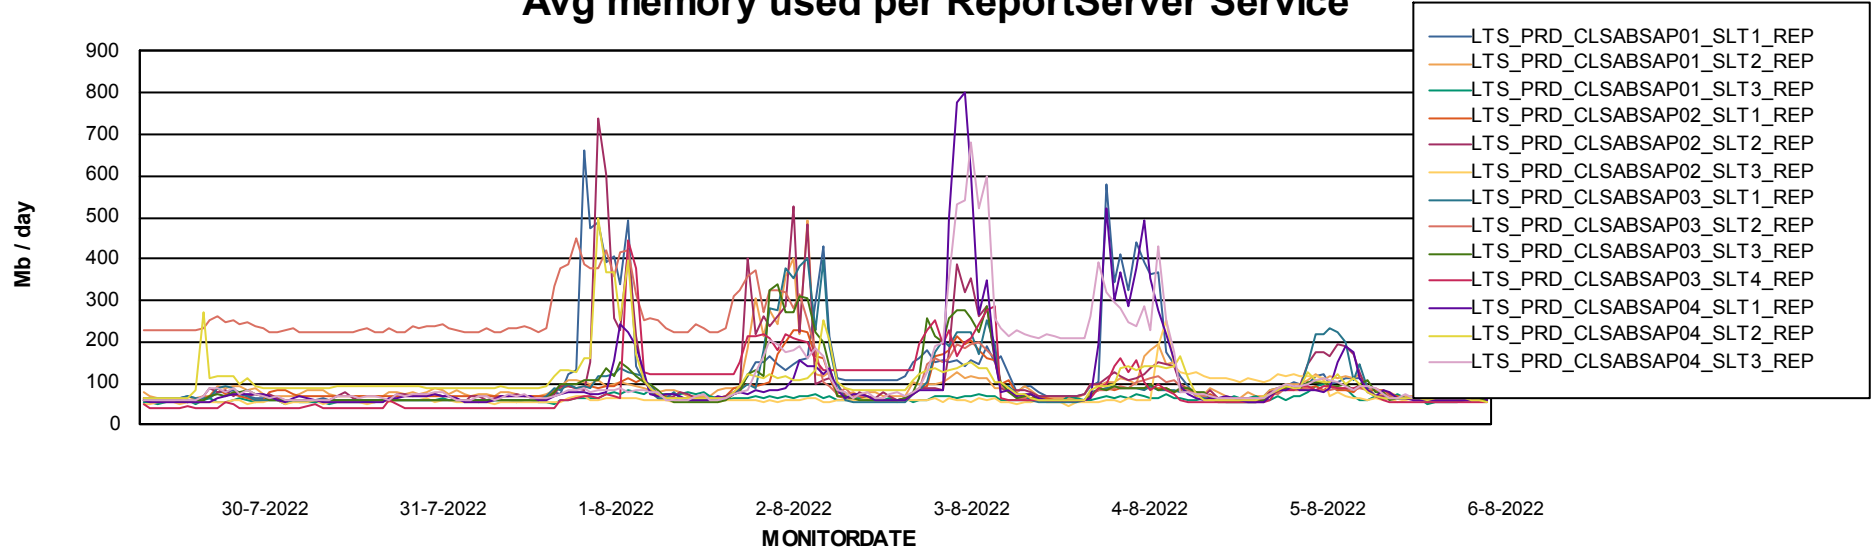

ABSSolute Application ReportServer Services

Avg memory used per ReportServer Service