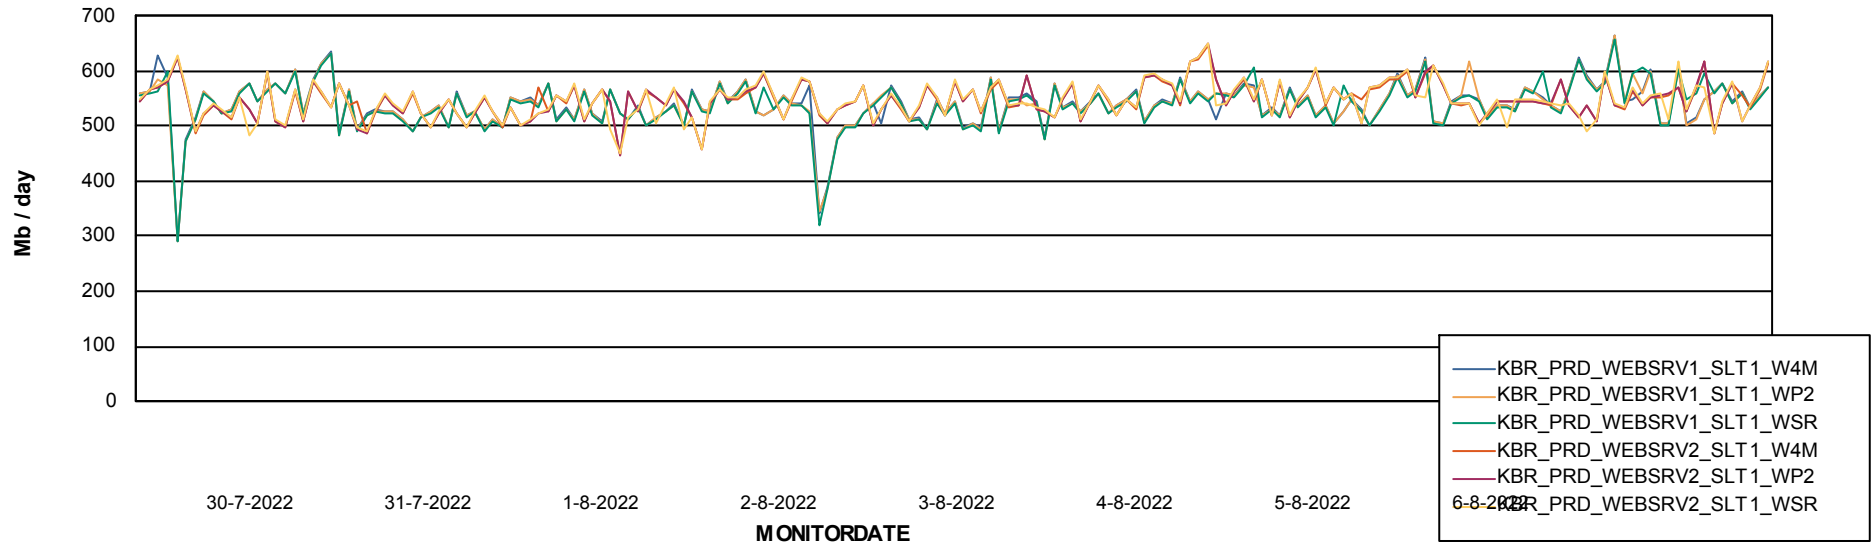

ABSSolute Web Component Services

Avg memory used per ABS Web component