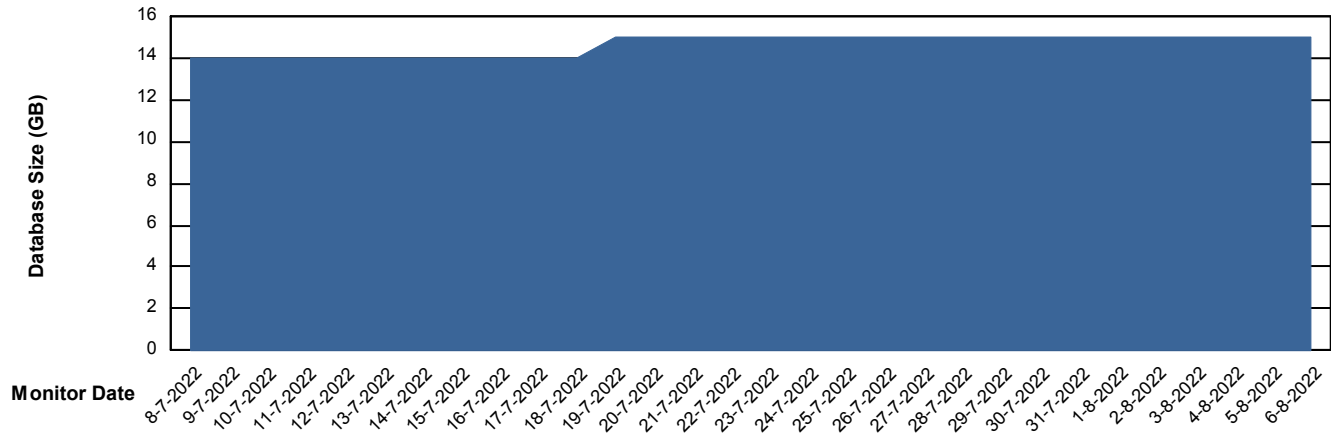

Weekly SLA Customer Report

Customer KBR_Production
Database ID 117

Database Performance BI-DBSRV_DB

Weekly SLA Customer Report

Customer KBR_Production
Database ID 117

Database Performance KBR_PRD_DB-SRV1_DB

Weekly SLA Customer Report

Customer KBR_Production
Database ID 117

DATABASE SIZE BI-DBSRV_DB

Database growth over last month

DATABASE SIZE KBR_PRD_DB-SRV1_DB

Database growth over last month

Weekly SLA Customer Report