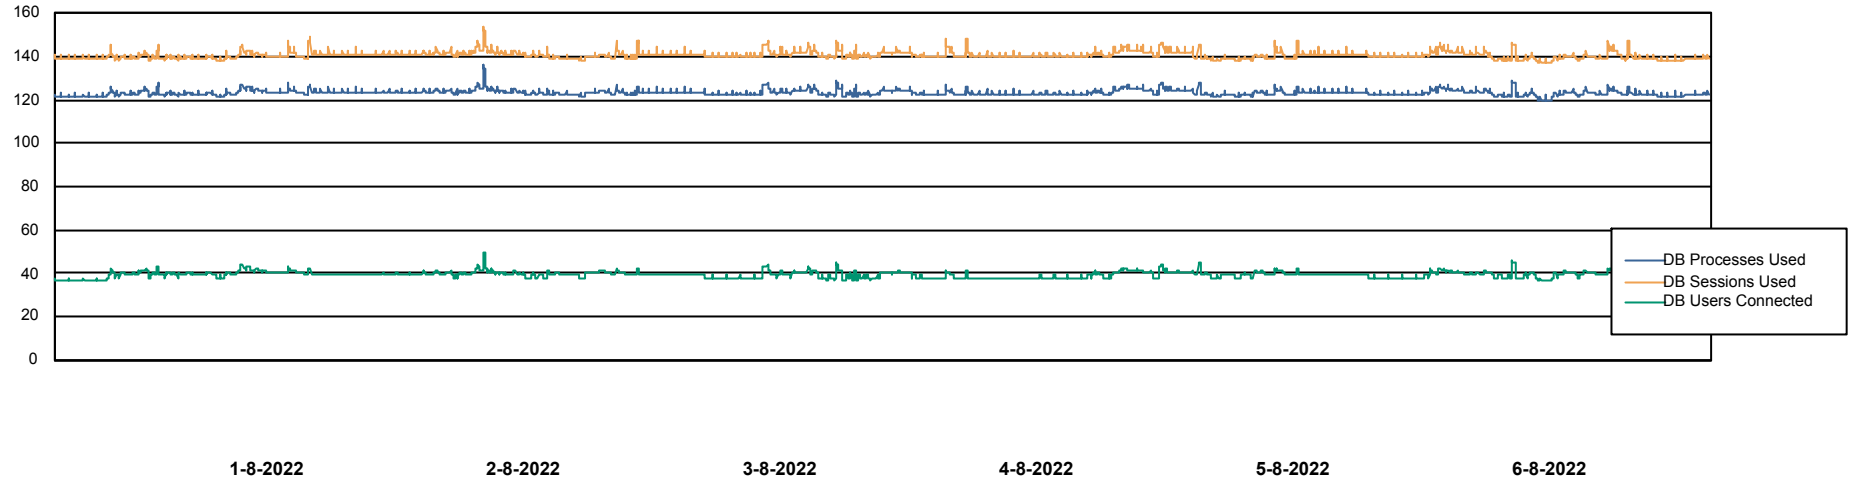

Weekly SLA Customer Report

Customer KBR_Production
Database ID 117

Database Performance BI-DBSRV_DB

Weekly SLA Customer Report

Customer KBR_Production
Database ID 117

Database Performance KBR_PRD_DB-SRV1_DB