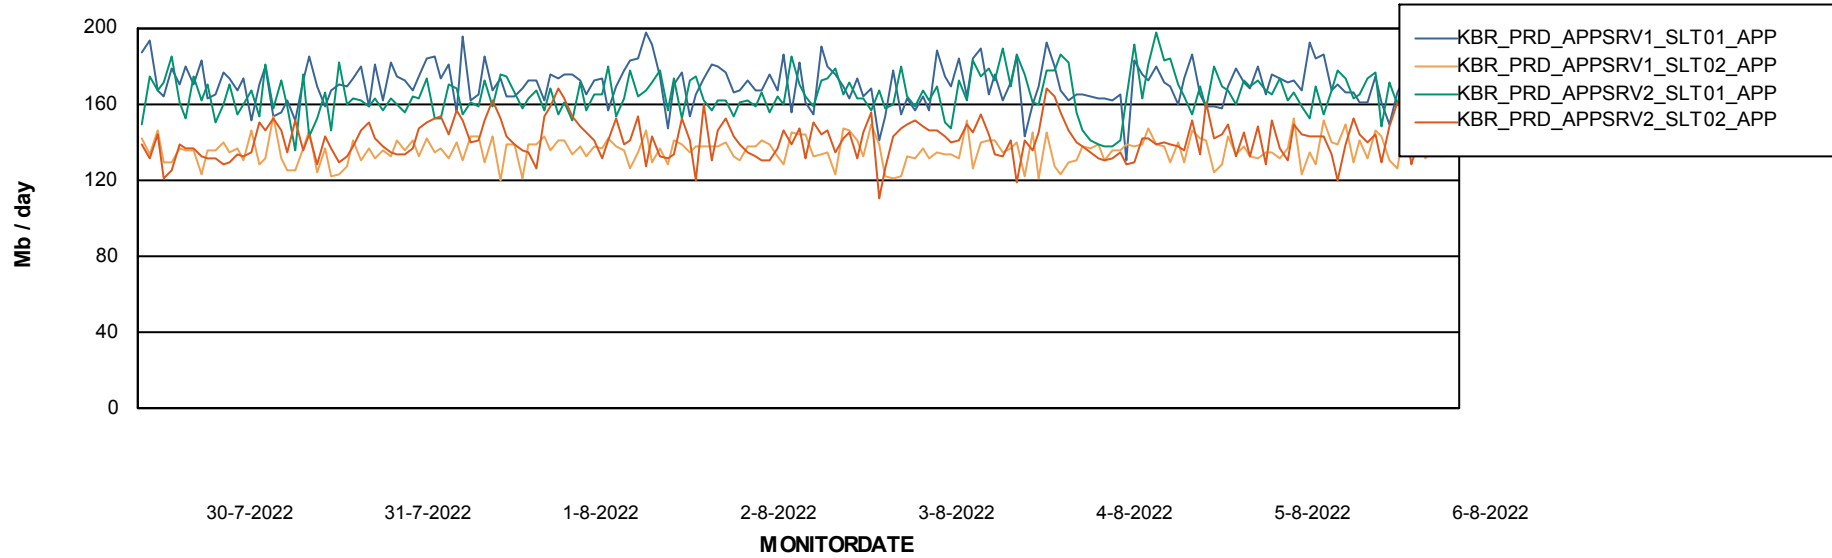

ABSSolute Application Server Services

Avg memory used per ABS Server Service