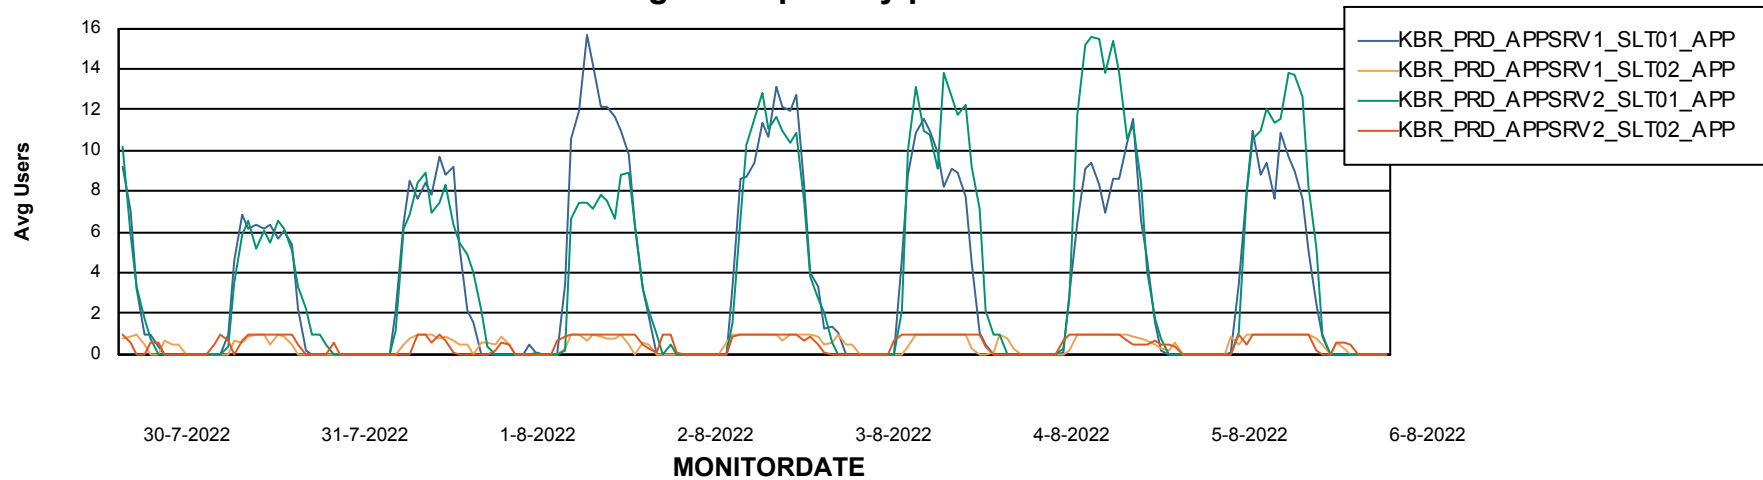

Avg users per day per ABS server