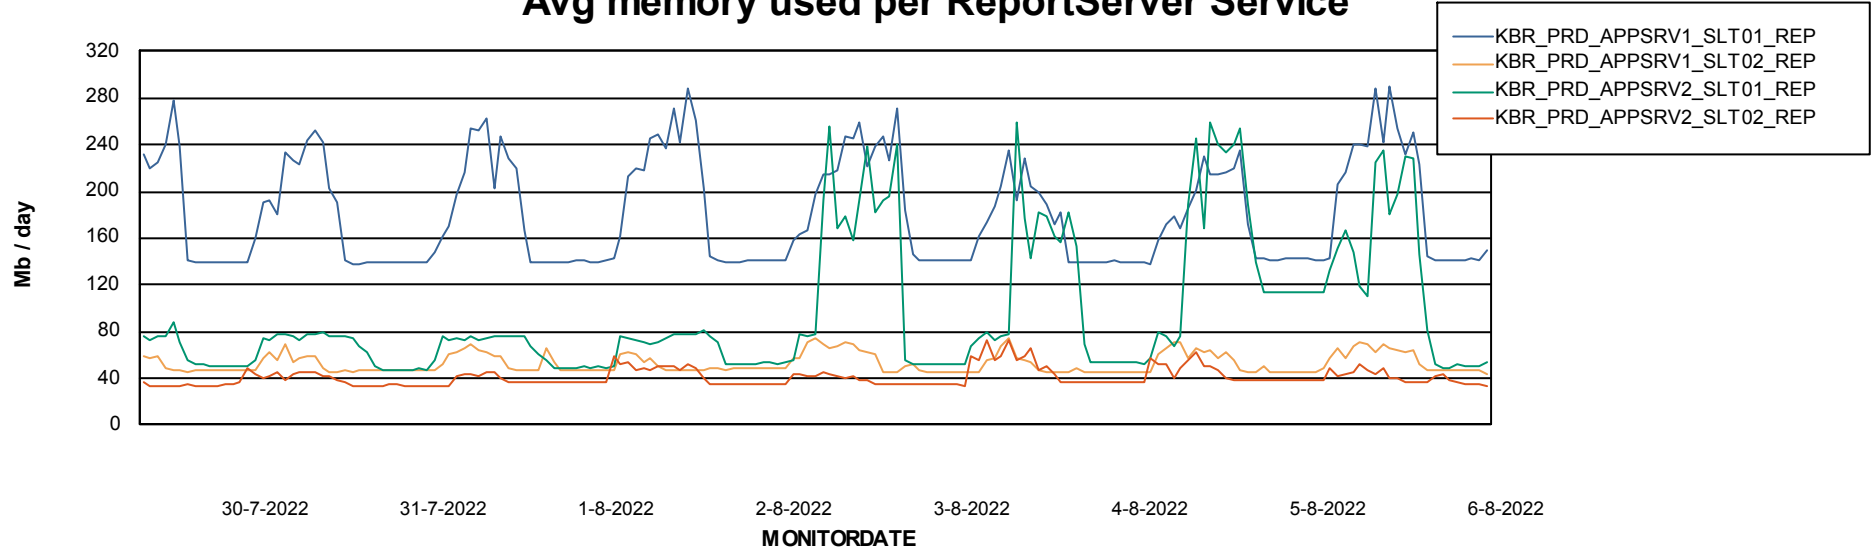

ABSSolute Application Server Services

Avg memory used per ReportServer Service