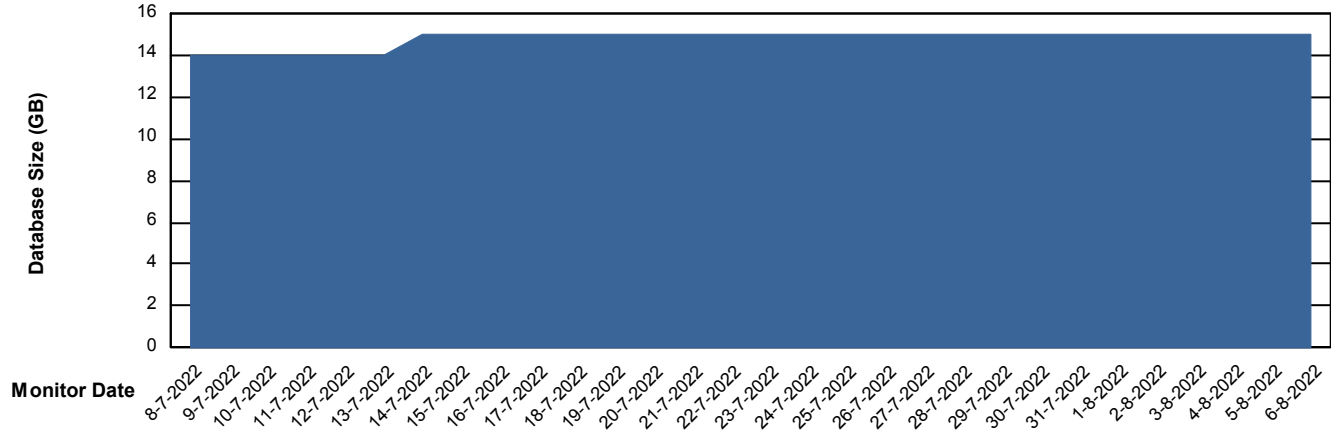

Harddisk Usage KBR_PRD_WEBSRV2

	Free disk space on / (%)	Total disk space on / (Gb)	Used disk space on / (Gb)	Free disk space on /boot (%)	Total disk space on /boot (Gb)	Used disk space on /boot (Gb)
6-8-2022	78	55	12	62	1	0
5-8-2022	78	55	12	62	1	0
4-8-2022	78	55	12	62	1	0
3-8-2022	78	55	12	62	1	0
2-8-2022	78	55	12	62	1	0
1-8-2022	78	55	12	62	1	0
31-7-2022	78	55	12	62	1	0

Weekly SLA Customer Report

Customer KBR_Production
Database ID 117

Database Performance BI-DBSRV_DB

Weekly SLA Customer Report

Customer KBR_Production
Database ID 117

Database Performance KBR_PRD_DB-SRV1_DB

Weekly SLA Customer Report

Customer KBR_Production
Database ID 117

DATABASE SIZE BI-DBSRV_DB

Database growth over last month

DATABASE SIZE KBR_PRD_DB-SRV1_DB

Database growth over last month

Weekly SLA Customer Report