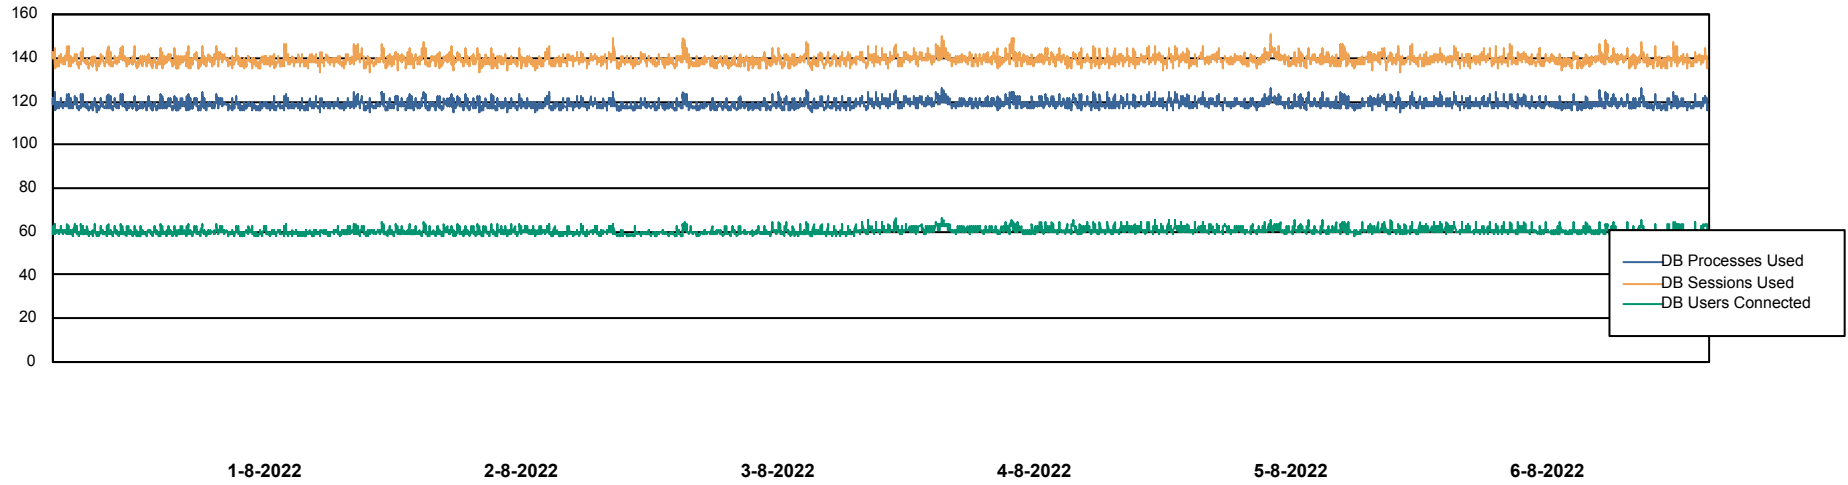

Database Performance BI-DBSRV_DB