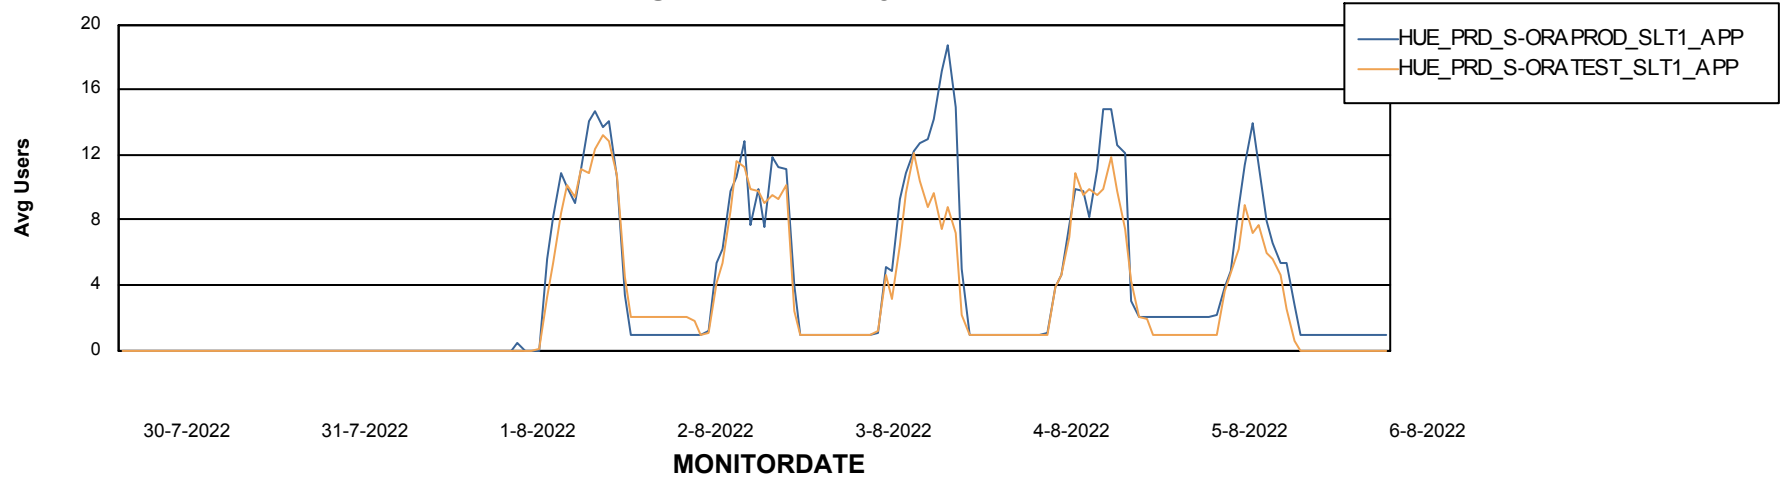

Avg users per day per ABS server