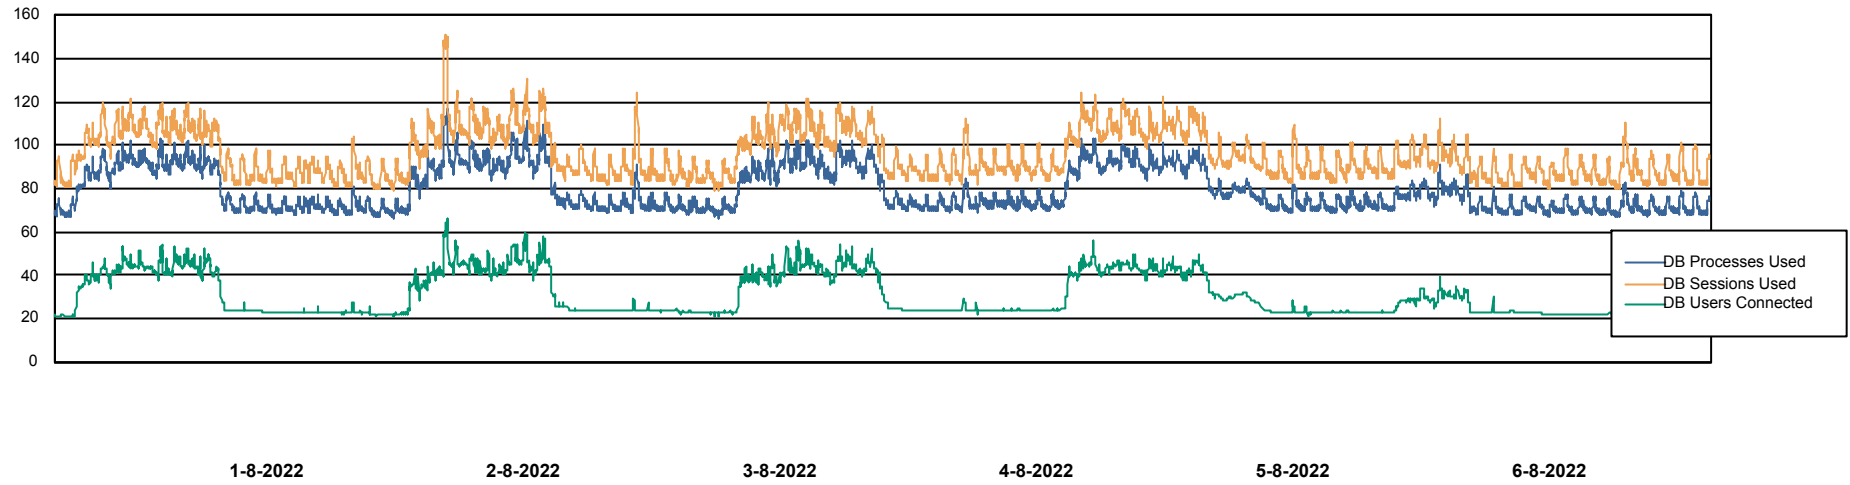

Weekly SLA Customer Report

Customer HUE_Production
Database ID 104

Database Performance HUE_PRD_S-ORABI_DB

Weekly SLA Customer Report

Customer HUE_Production
Database ID 104

Database Performance HUE_PRD_S-ORAPROD_DB