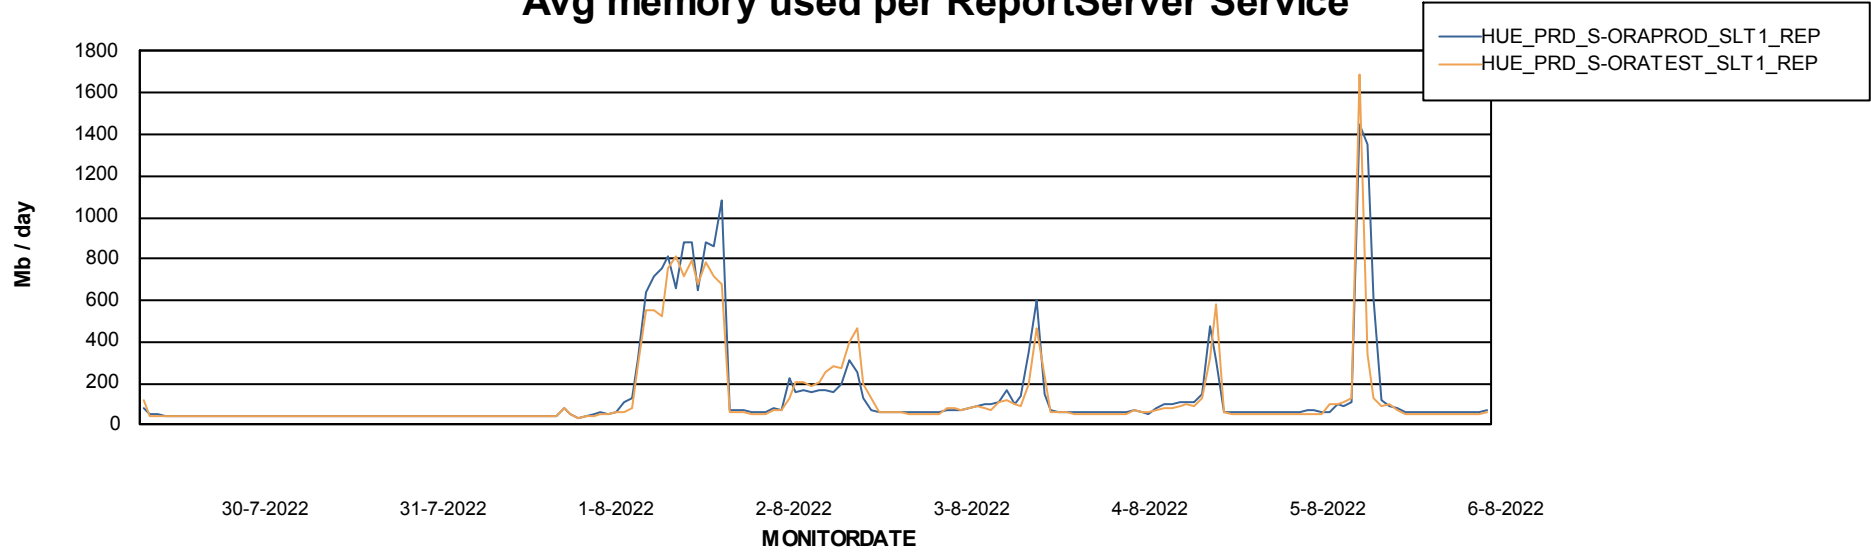

Avg users per day per ABS server

Weekly SLA Customer Report

Customer HUE_Production
Database ID 104

ABSSolute Application ReportServer Services

Avg memory used per ReportServer Service

Weekly SLA Customer Report