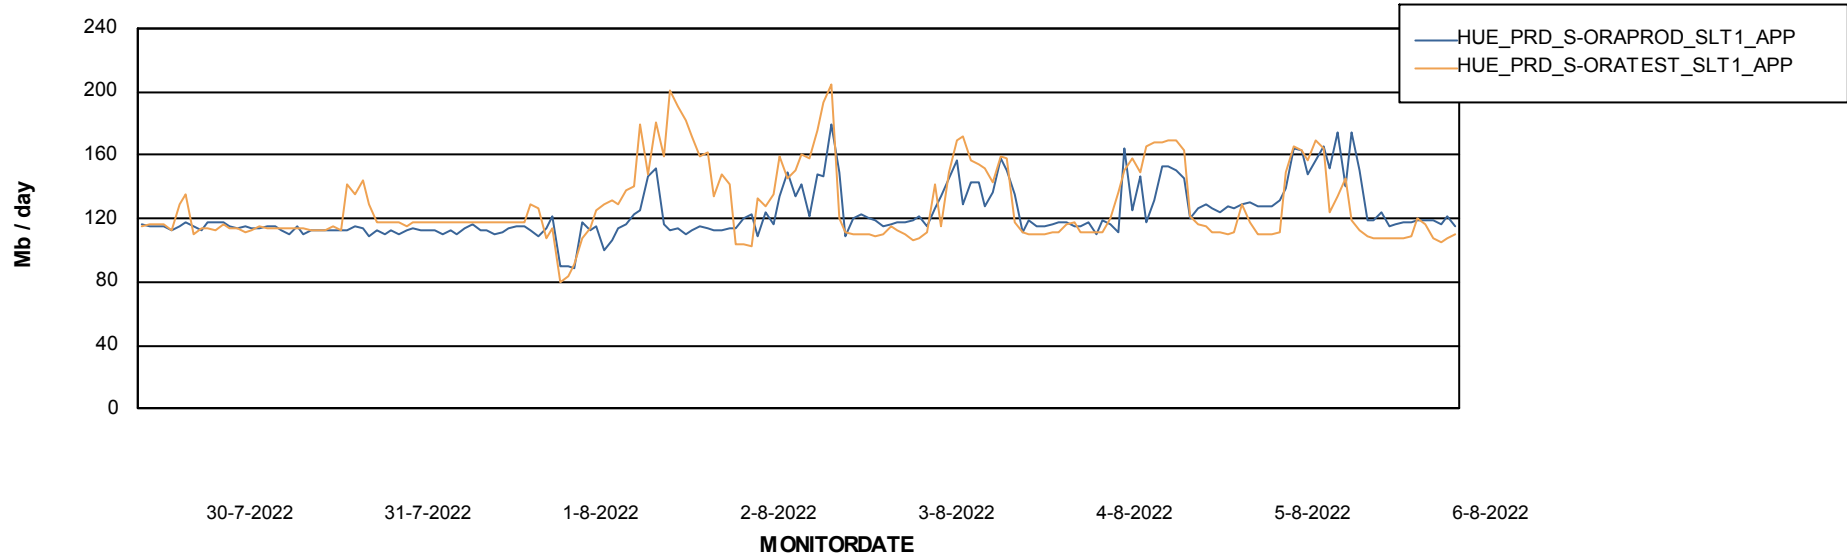

Standby Database Health HUE_Production

Recovery lag for last 7 days

Weekly SLA Customer Report

Customer HUE_Production
Database ID 104

ABSSolute Application Server Services

Avg memory used per ABS Server Service