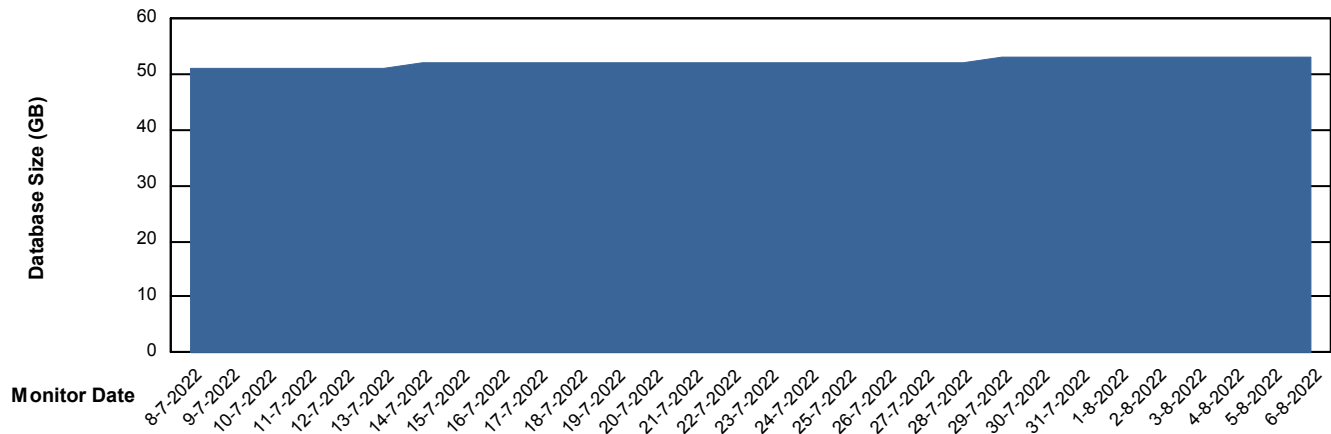

DATABASE SIZE HUE_PRD_S-ORAPROD_DB

Database growth over last month