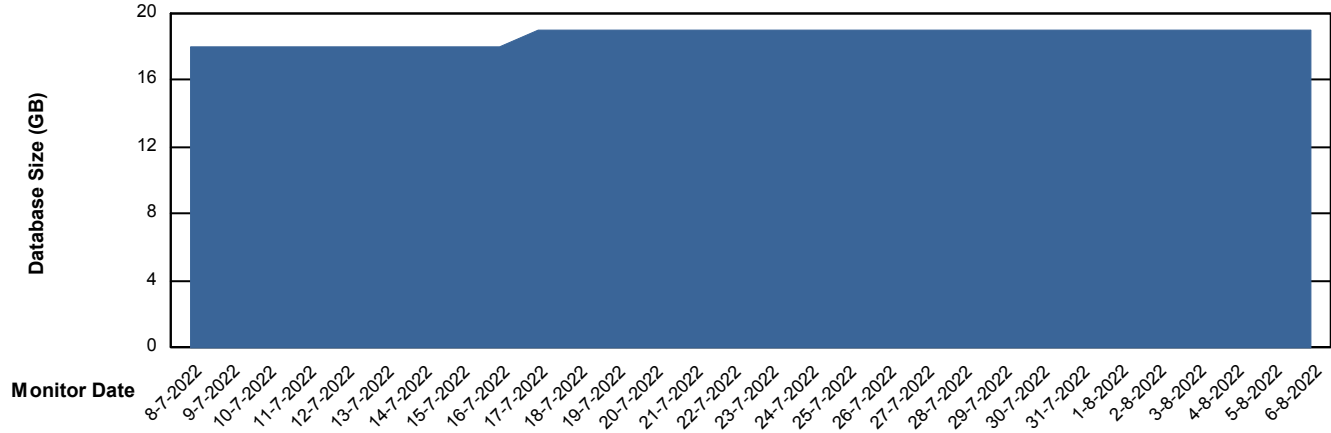

DATABASE SIZE HUE_PRD_S-ORABI_DB

Database growth over last month