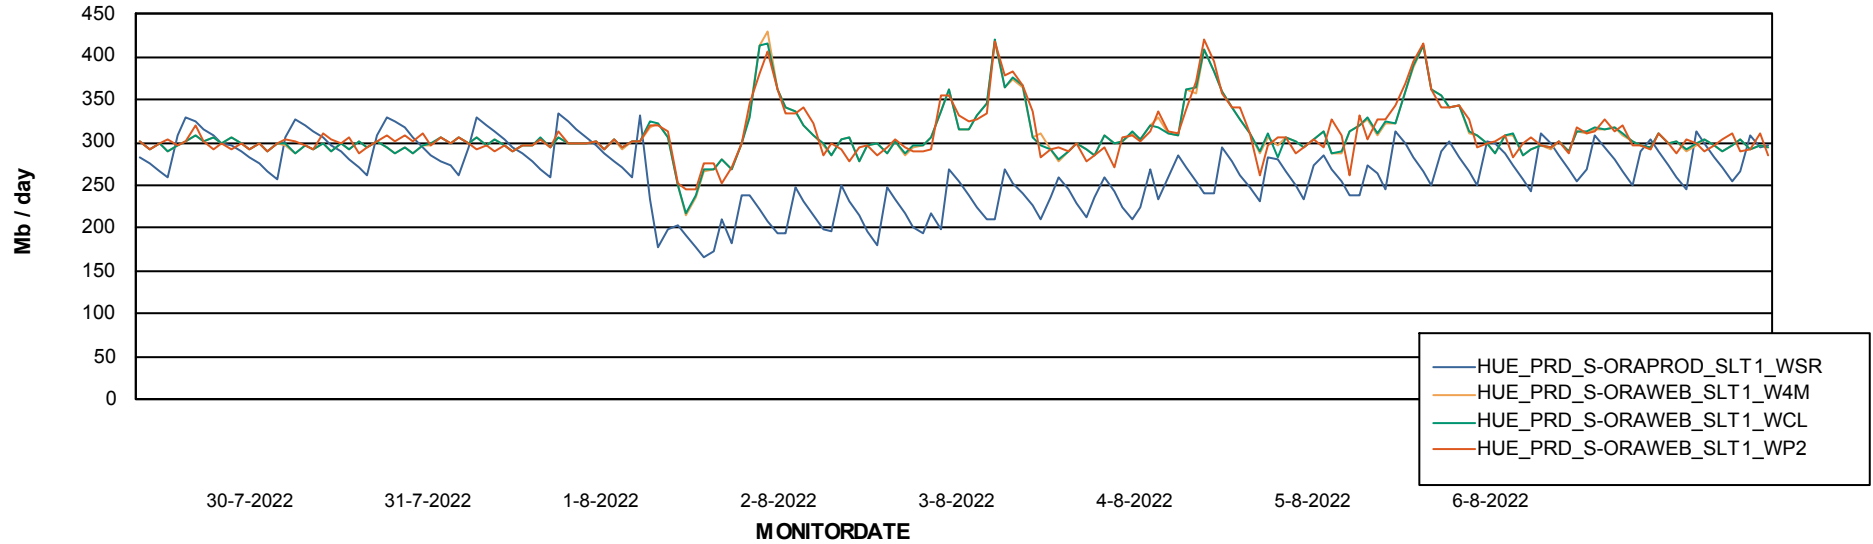

ABSSolute Web Component Services

Avg memory used per ABS Web component