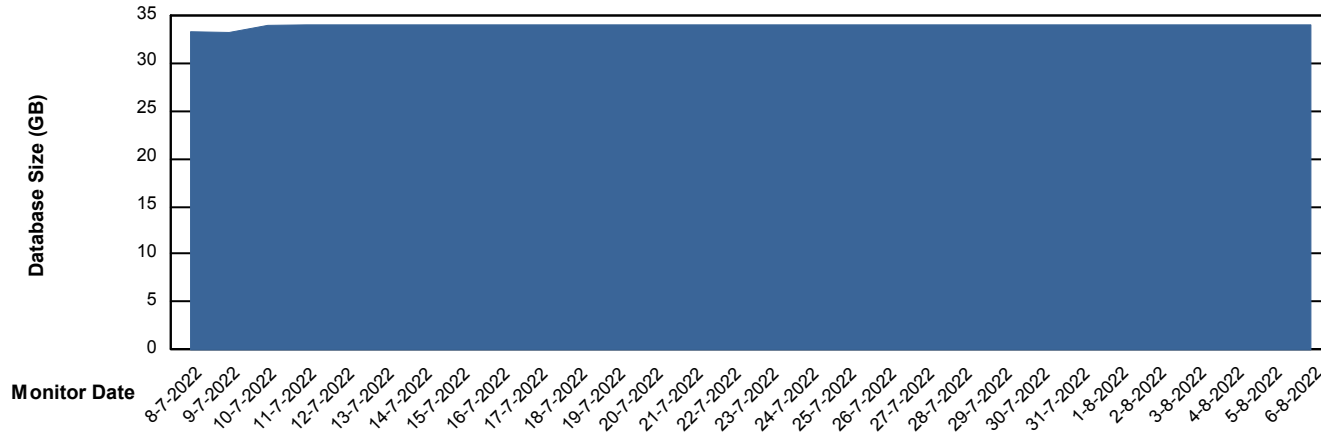

Customer ELJ Production
Database ID 72

Database Performance ELJDB_Standby

Weekly SLA Customer Report

Customer ELJ Production
Database ID 72

DATABASE SIZE ELJDB_PRD_BI

Database growth over last month

DATABASE SIZE ELJDB_Production