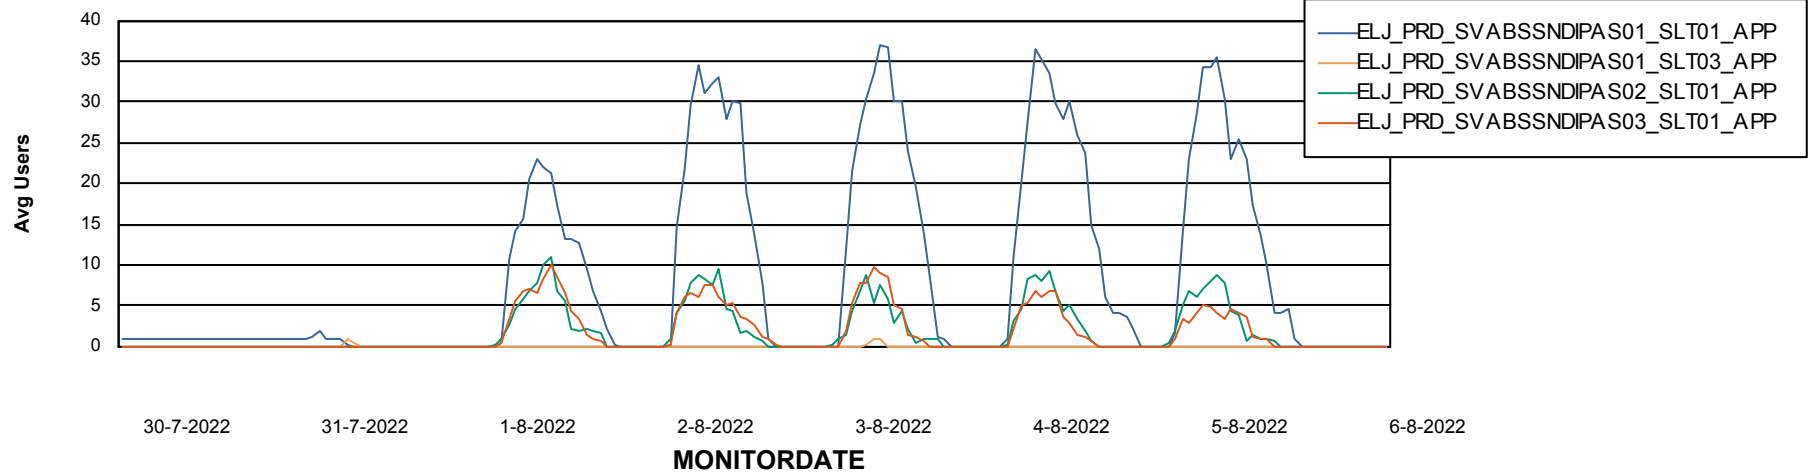

Weekly SLA Customer Report

Customer ELJ Production
Database ID 72

ABSSolute Application Server Services

Avg memory used per ABS Server Service

Avg users per day per ABS server

Weekly SLA Customer Report

Customer ELJ Production
Database ID 72