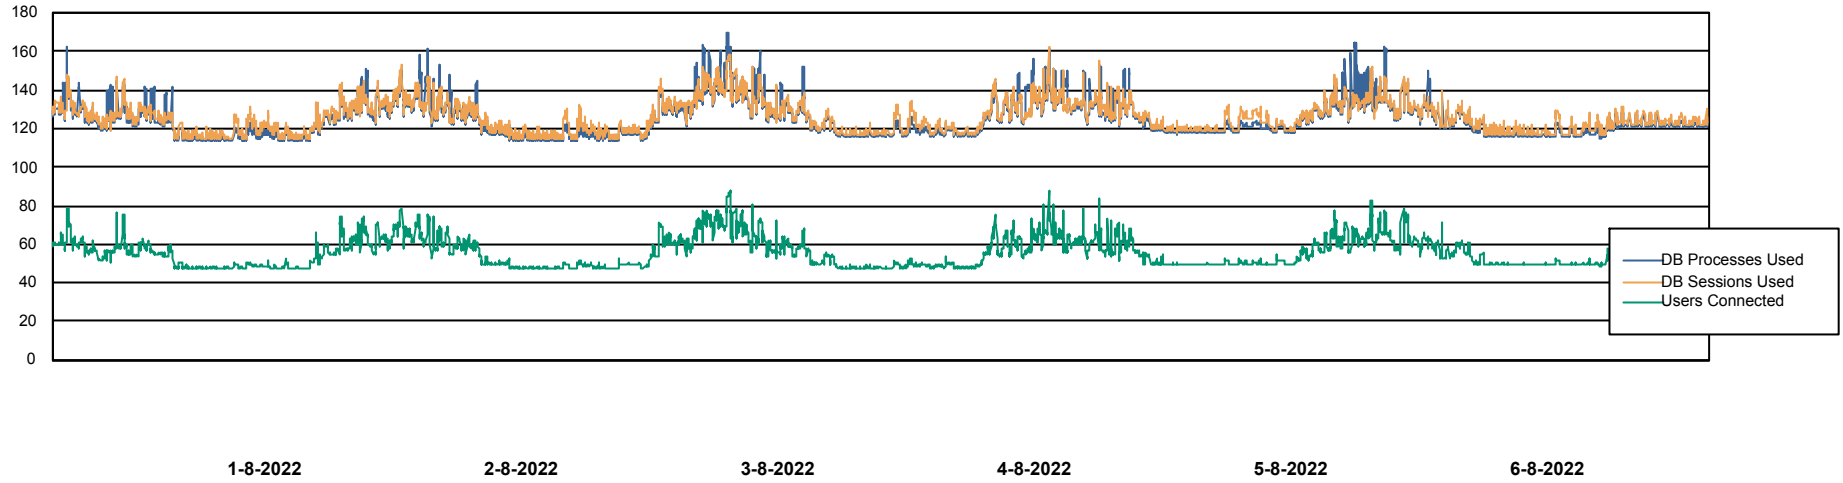

Weekly SLA Customer Report

Customer ELJ Production
Database ID 72

Database Performance ELJDB_PRD_BI

Weekly SLA Customer Report

Customer ELJ Production
Database ID 72

Database Performance ELJDB_Production

Weekly SLA Customer Report