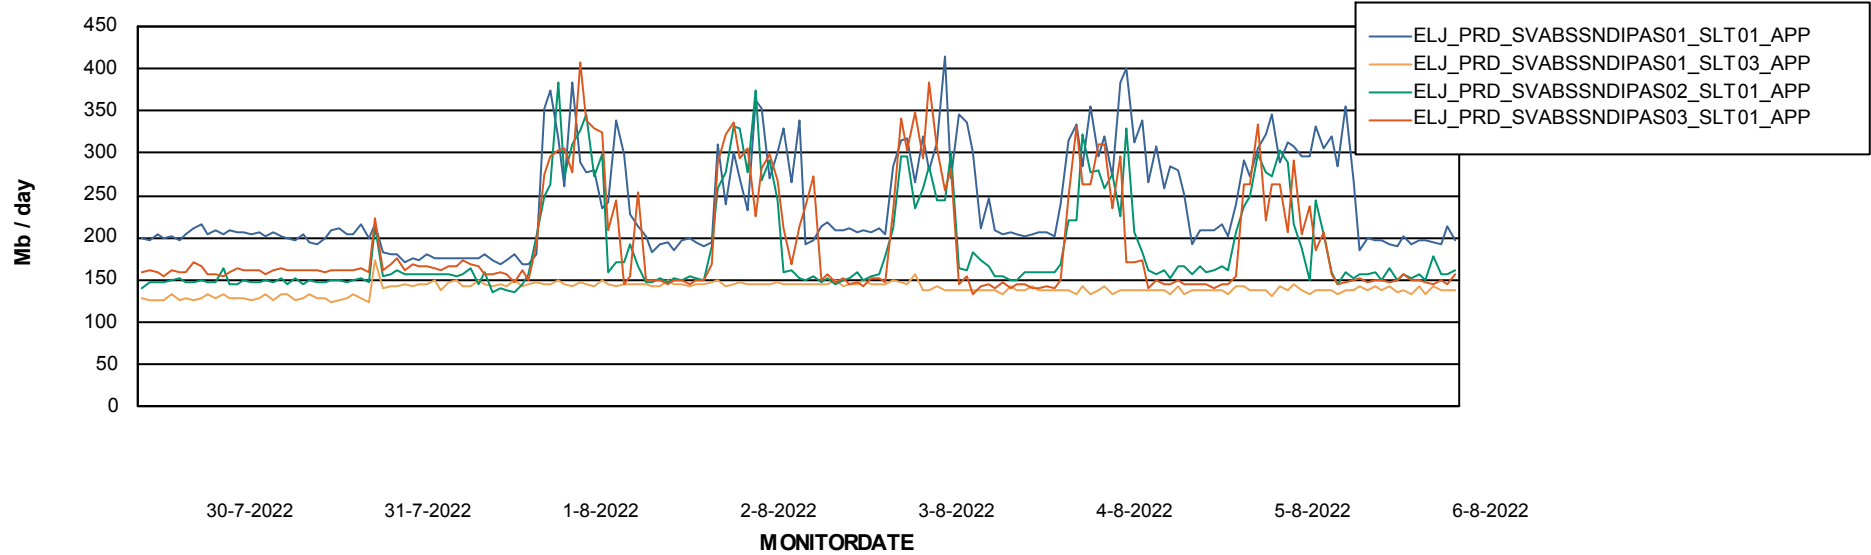

BI Status and last ETL error for ELJDB_PRD_BI

	zo 31/7/2022	ma 1/8/2022	di 2/8/2022	wo 3/8/2022	do 4/8/2022	vr 5/8/2022	za 6/8/2022
ABS DataWarehouse ETL Health	OK	OK	OK	OK	OK	OK	OK
ABS DWHStaging ETL Health	OK	OK	OK	OK	OK	OK	OK

Weekly SLA Customer Report

Customer ELJ Production
Database ID 72

ABSSolute Application Server Services

Avg memory used per ABS Server Service

Avg users per day per ABS server

Weekly SLA Customer Report

Customer ELJ Production
Database ID 72