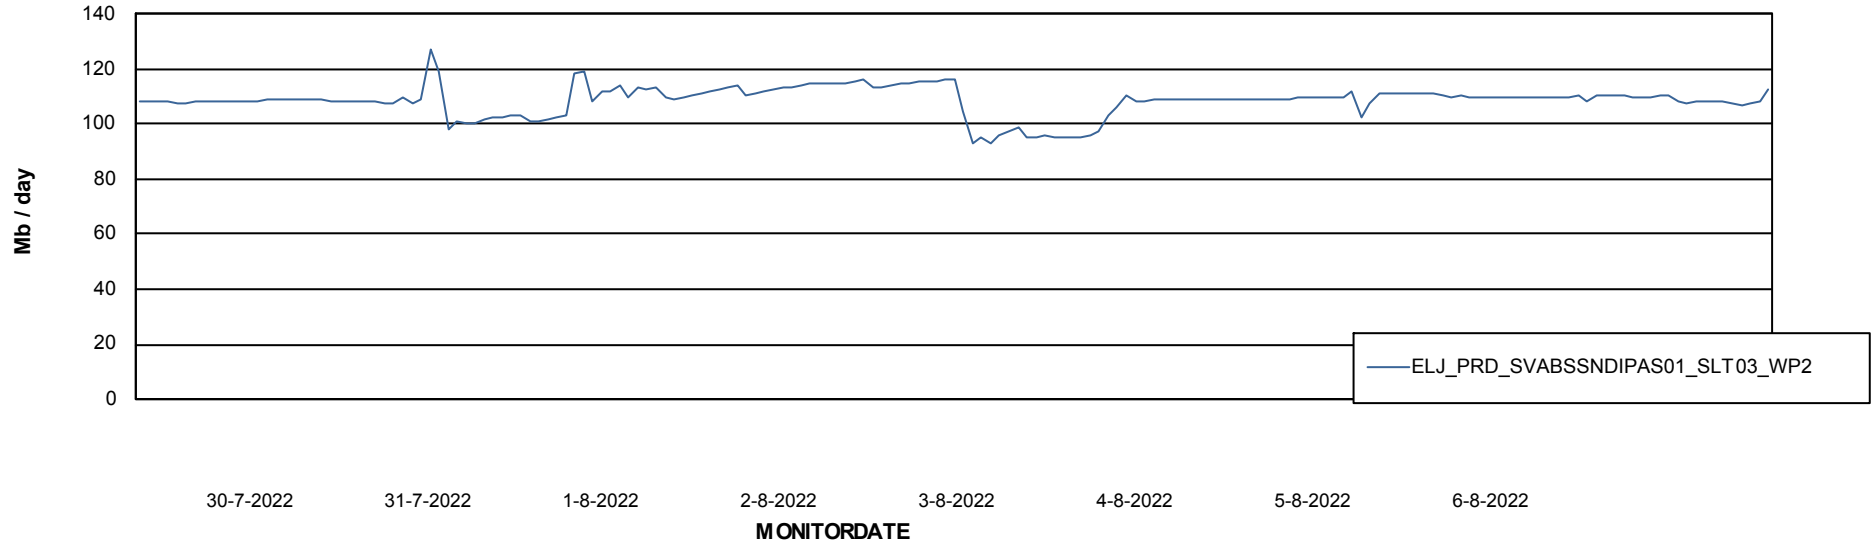

ABSSolute Application ReportServer Services

Avg memory used per ReportServer Service

Weekly SLA Customer Report

Customer ELJ Production
Database ID 72

ABSSolute Web Component Services

Avg memory used per ABS Web component