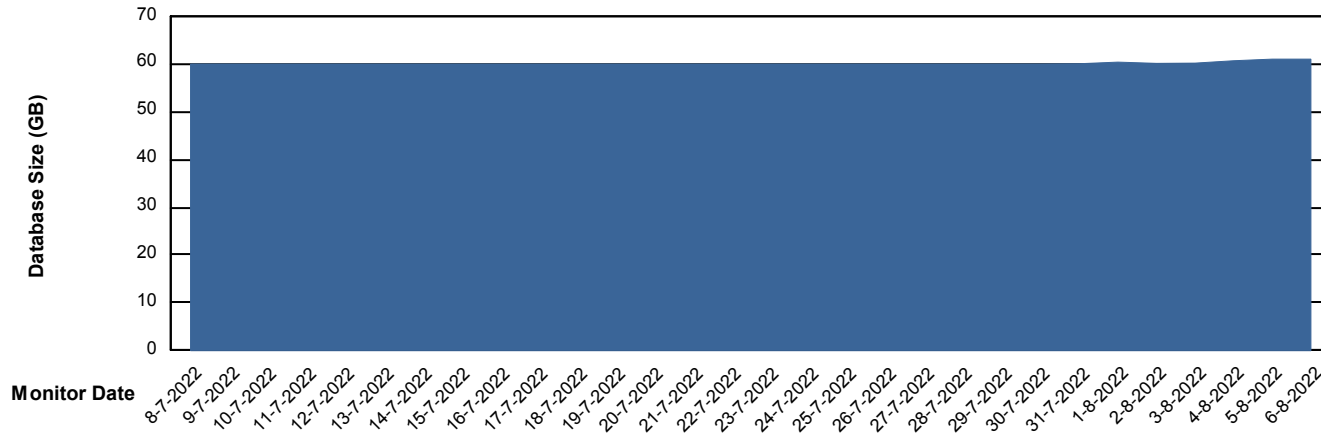

Weekly SLA Customer Report

Customer ELJ Production
Database ID 72

Database Performance ELJDB_PRD_BI

Weekly SLA Customer Report

Customer ELJ Production
Database ID 72

Database Performance ELJDB_Production

Weekly SLA Customer Report

Customer ELJ Production
Database ID 72

Database Performance ELJDB_Standby

Weekly SLA Customer Report

Customer ELJ Production
Database ID 72

DATABASE SIZE ELJDB_PRD_BI

Database growth over last month

DATABASE SIZE ELJDB_Production

Database growth over last month

Weekly SLA Customer Report

Customer ELJ Production
 Database ID 72

Database Tablespace ELJDB_PRD_BI

Date	Tablespace Name	Filesize (Gb)	Usedsize (Gb)	Percentage free
6-8-2022	ABSDATA	21	13	38
	INDX	23	17	26
5-8-2022	ABSDATA	21	13	38
	INDX	23	17	26
4-8-2022	ABSDATA	21	13	38
	INDX	23	17	26
3-8-2022	ABSDATA	21	13	38
	INDX	23	17	26
2-8-2022	ABSDATA	21	13	38
	INDX	23	17	26
1-8-2022	ABSDATA	21	13	38
	INDX	23	17	26
31-7-2022	ABSDATA	21	13	38
	INDX	23	17	26