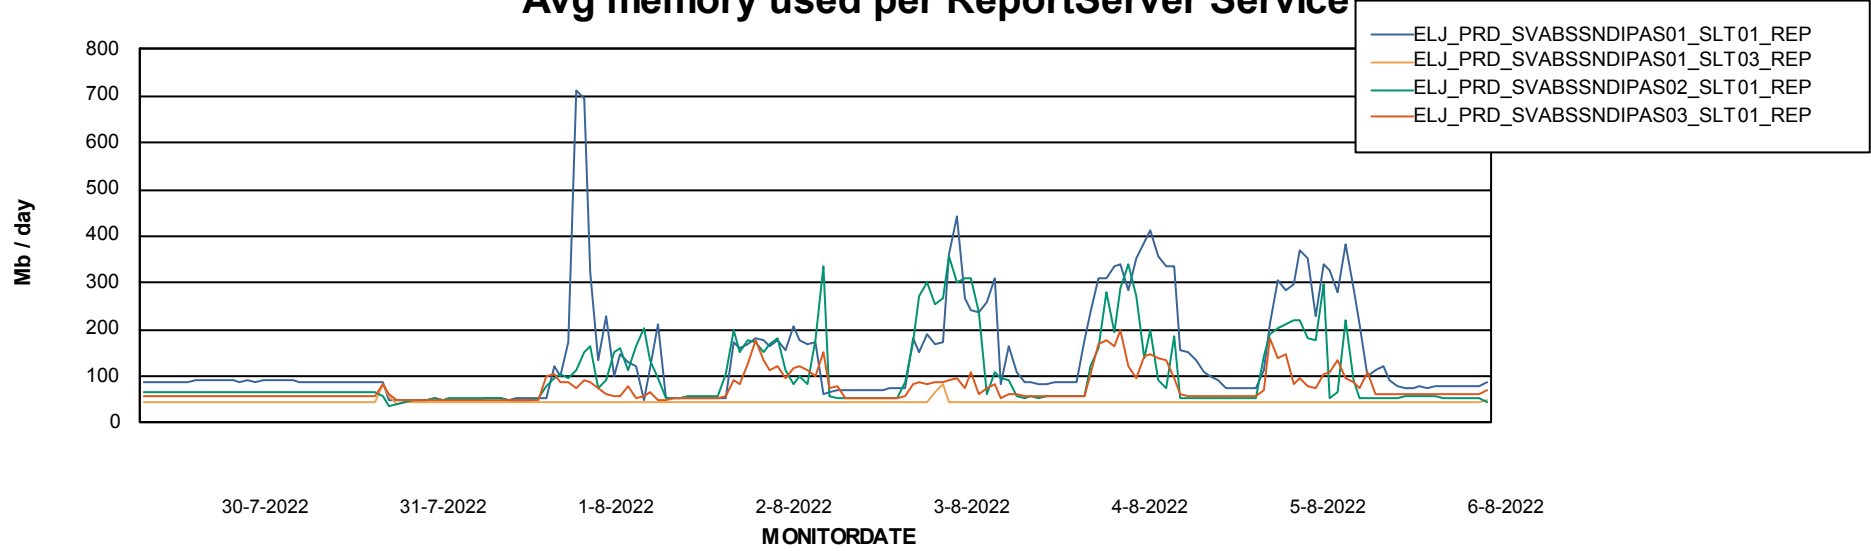

ABSSolute Application ReportServer Services

Avg memory used per ReportServer Service