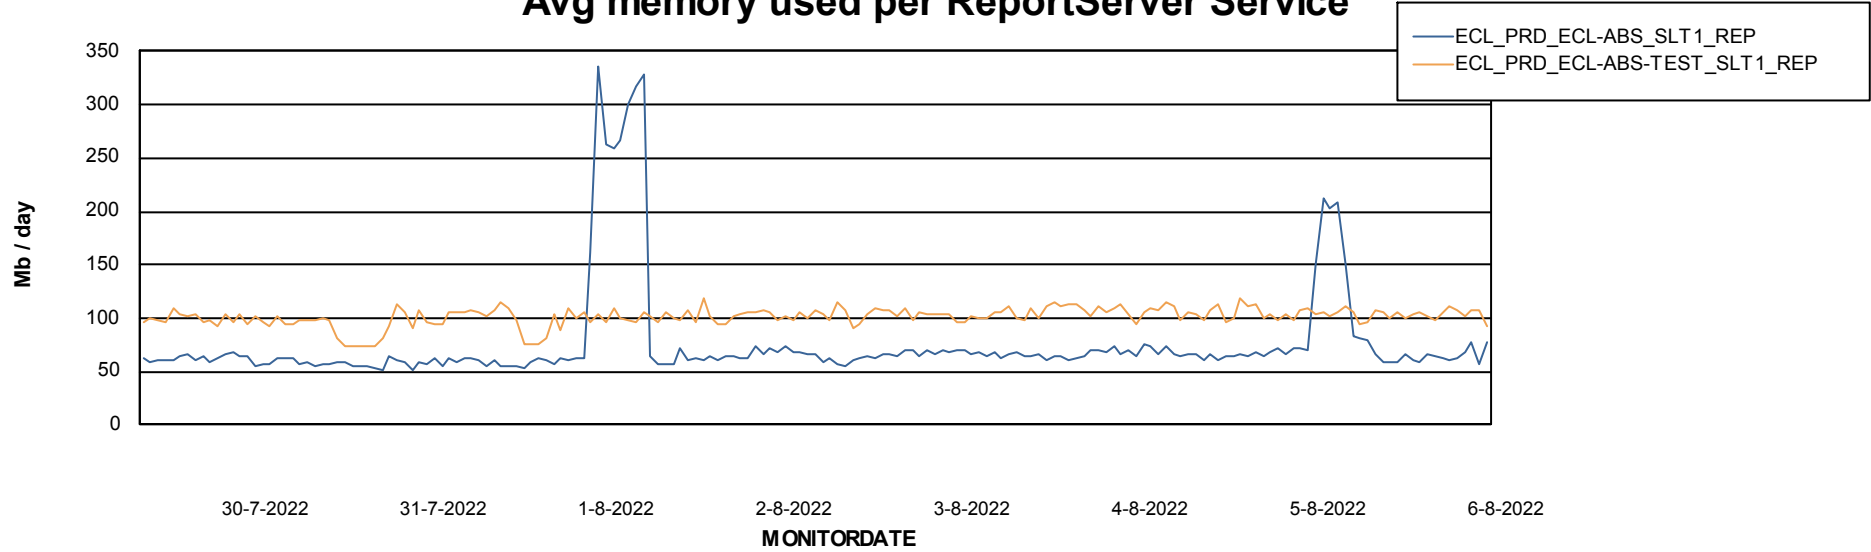

ABSSolute Application ReportServer Services

Avg memory used per ReportServer Service