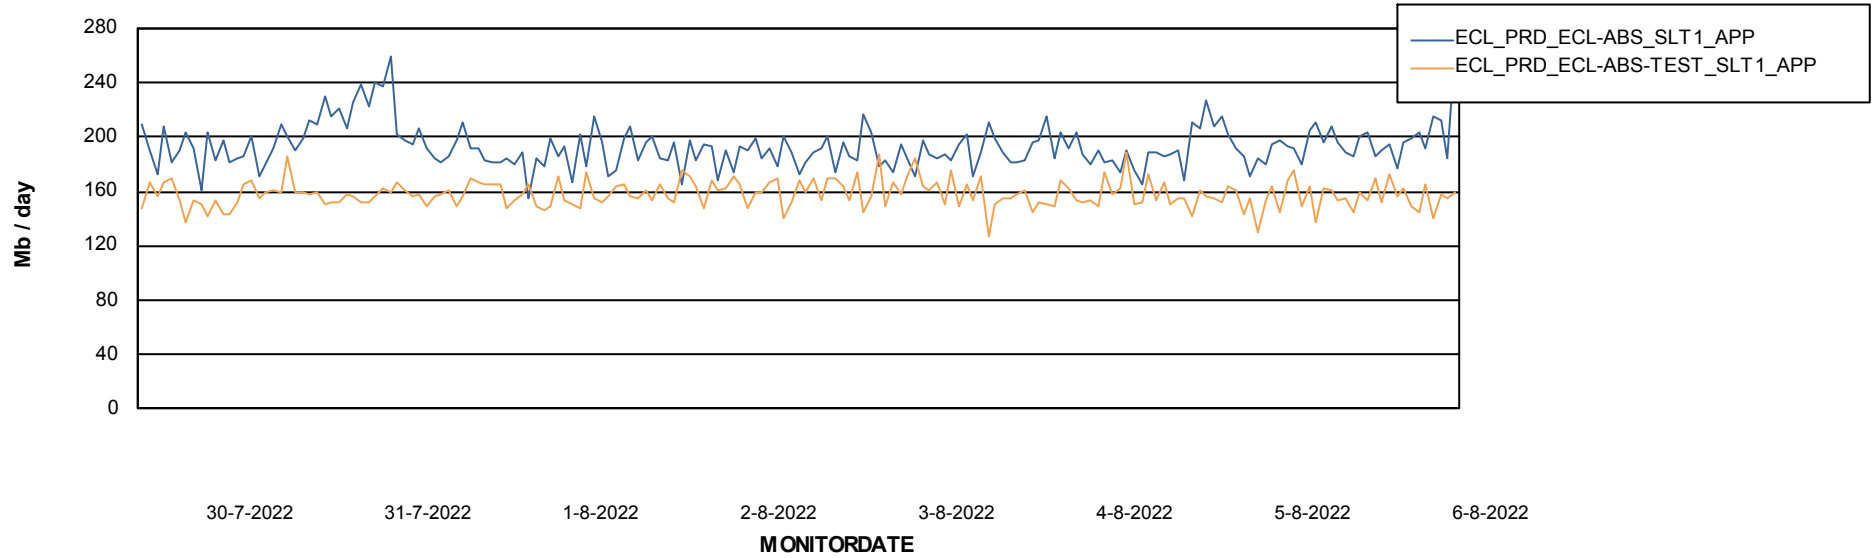

Weekly SLA Customer Report

Customer ECL_Production
Database ID 77

Database Performance ECLDB_Production

Weekly SLA Customer Report

Customer ECL_Production
Database ID 77

Database Performance ECLDB_Standby

DATABASE SIZE ECLDB_Production

Database growth over last month

Weekly SLA Customer Report

Customer ECL_Production
 Database ID 77

Database Tablespace ECLDB_Production

Date	Tablespace Name	Filesize (Gb)	Usedsize (Gb)	Percentage free
6-8-2022	ABSDATA	80	61	24
	INDX	8	5	41
5-8-2022	ABSDATA	80	61	24
	INDX	8	5	41
4-8-2022	ABSDATA	80	61	24
	INDX	8	5	41
3-8-2022	ABSDATA	80	61	24
	INDX	8	5	41
2-8-2022	ABSDATA	80	60	24
	INDX	8	5	41
1-8-2022	ABSDATA	80	60	25
	INDX	8	5	41
31-7-2022	ABSDATA	80	60	25
	INDX	8	5	41

Weekly SLA Customer Report

Customer ECL_Production
Database ID 77

ABSSolute Application Server Services

Avg memory used per ABS Server Service

Avg users per day per ABS server

Weekly SLA Customer Report

Customer ECL_Production
Database ID 77