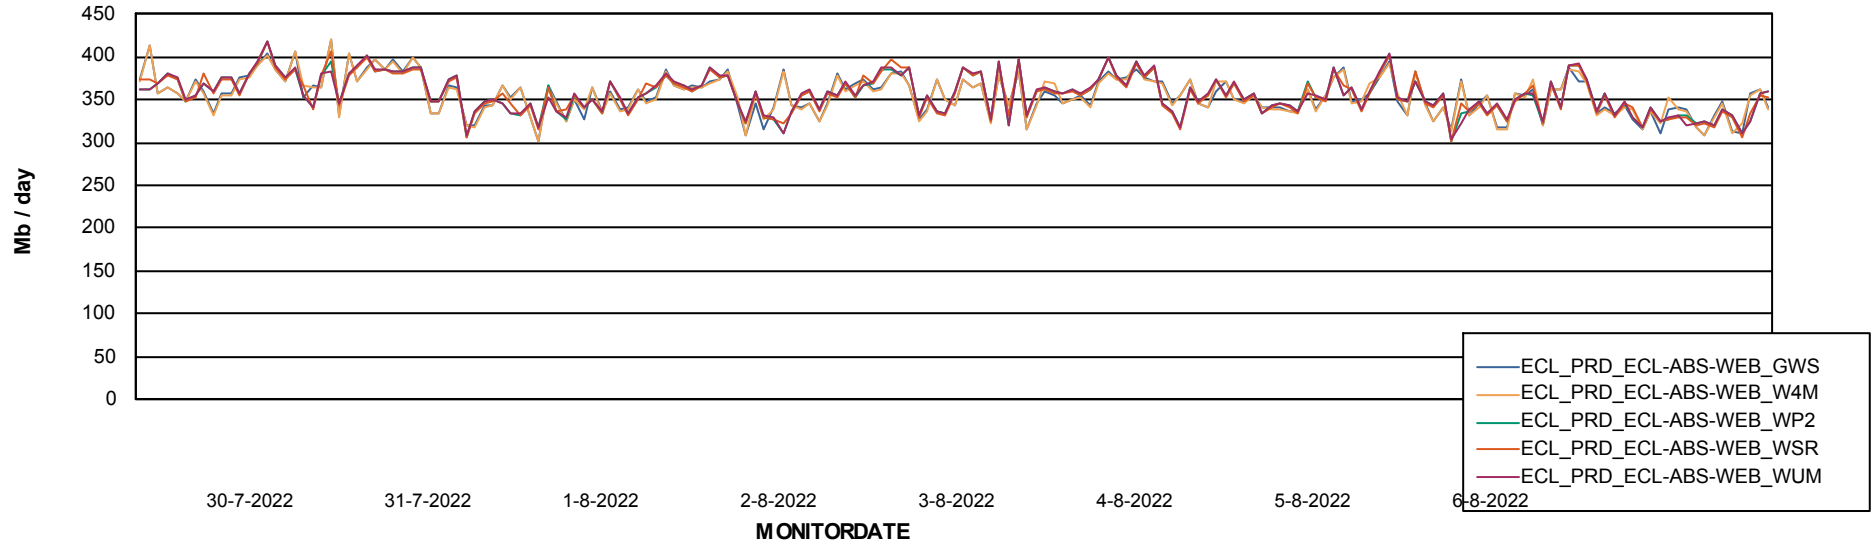

ABSSolute Application ReportServer Services

Avg memory used per ReportServer Service

Weekly SLA Customer Report

Customer ECL_Production
Database ID 77

ABSSolute Web Component Services

Avg memory used per ABS Web component