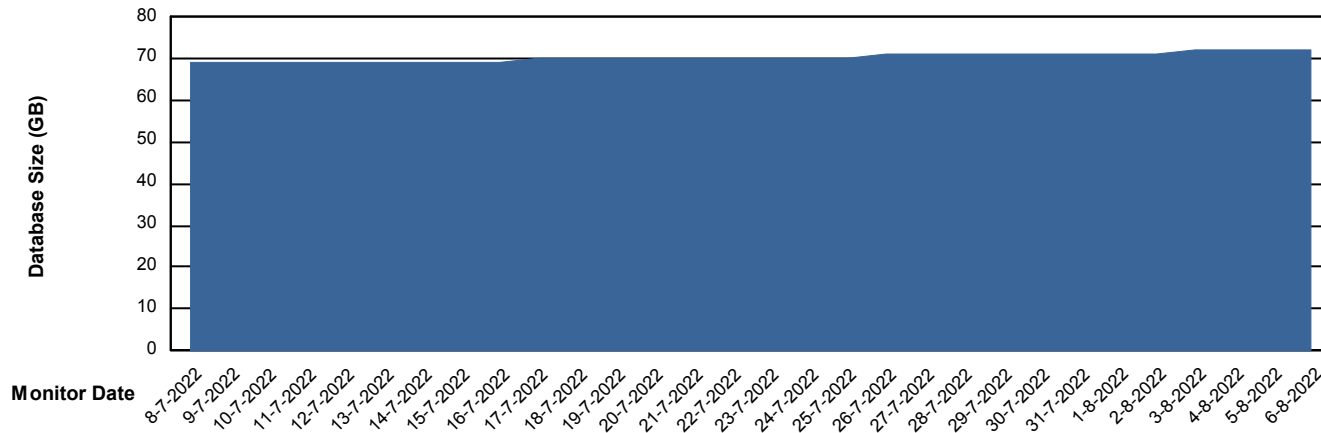

Weekly SLA Customer Report

Customer ECL_Production
Database ID 77

Database Performance ECLDB_Production

Weekly SLA Customer Report

Customer ECL_Production
Database ID 77

Database Performance ECLDB_Standby

DATABASE SIZE ECLDB_Production

Database growth over last month

Weekly SLA Customer Report

Customer ECL_Production
 Database ID 77

Database Tablespace ECLDB_Production

Date	Tablespace Name	Filesize (Gb)	Usedsize (Gb)	Percentage free
6-8-2022	ABSDATA	80	61	24
	INDX	8	5	41
5-8-2022	ABSDATA	80	61	24
	INDX	8	5	41
4-8-2022	ABSDATA	80	61	24
	INDX	8	5	41
3-8-2022	ABSDATA	80	61	24
	INDX	8	5	41
2-8-2022	ABSDATA	80	60	24
	INDX	8	5	41
1-8-2022	ABSDATA	80	60	25
	INDX	8	5	41
31-7-2022	ABSDATA	80	60	25
	INDX	8	5	41