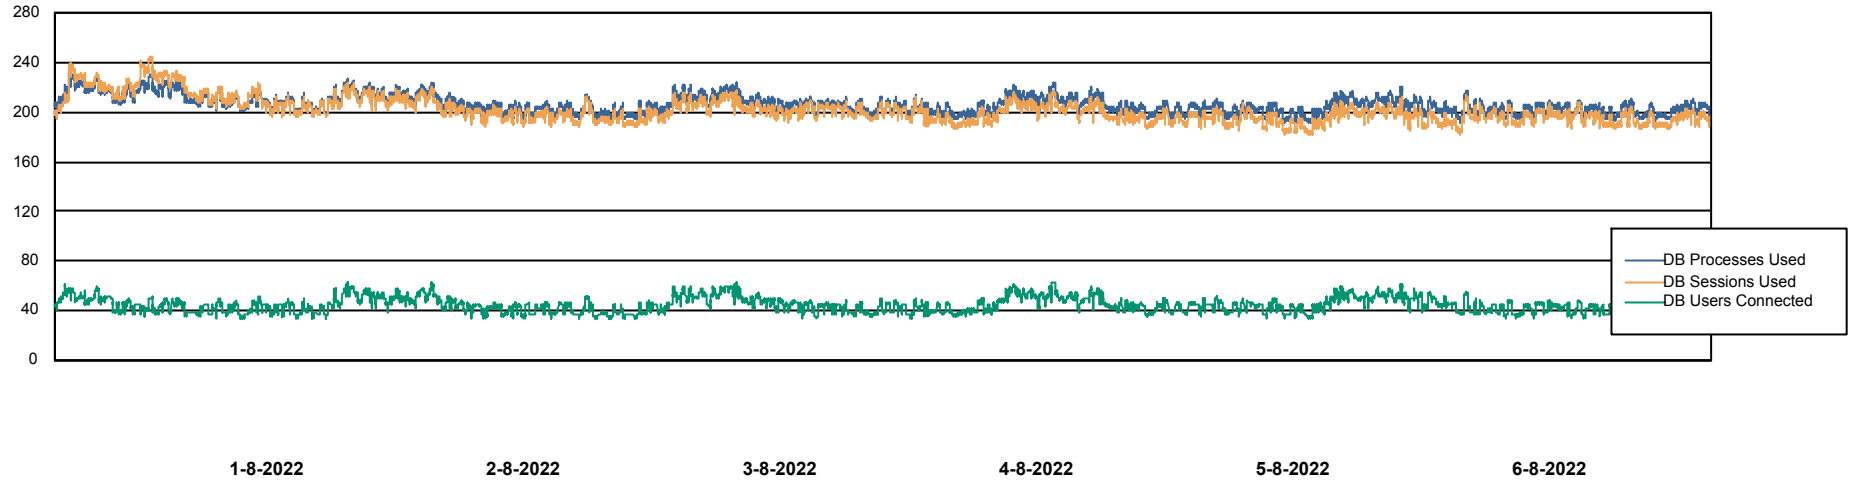

Weekly SLA Customer Report

Customer ECL_Production
Database ID 77

Harddisk Usage ECL_PRD_ECL-ABS-WEB

	Free disk space on C: (%)	Total disk space on C: (Gb)	Used disk space on C: (Gb)
6-8-2022	43	127	72
5-8-2022	43	127	72
4-8-2022	43	127	72
3-8-2022	43	127	72
2-8-2022	44	127	71
1-8-2022	44	127	71
31-7-2022	44	127	71

Weekly SLA Customer Report

Customer ECL_Production
Database ID 77

Database Performance ECLDB_Production

Weekly SLA Customer Report

Customer ECL_Production
Database ID 77

Database Performance ECLDB_Standby

DATABASE SIZE ECLDB_Production