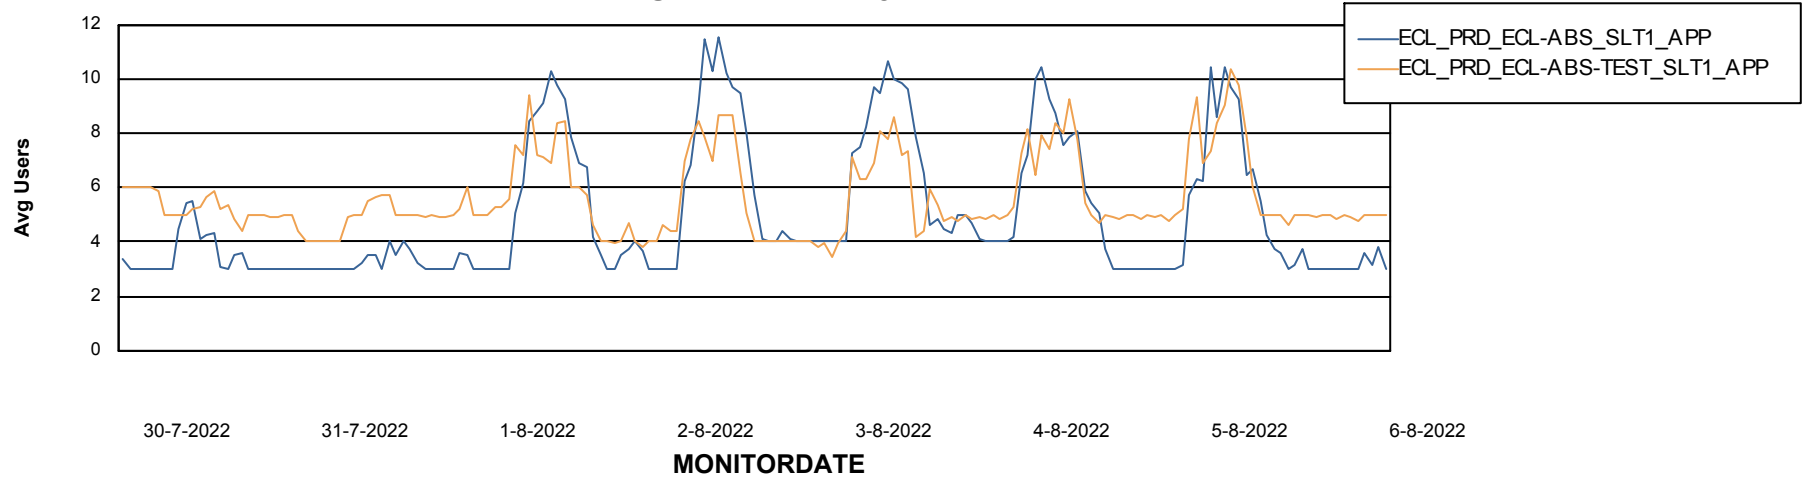

Weekly SLA Customer Report

Customer ECL_Production
Database ID 77

ABSSolute Application Server Services

Avg memory used per ABS Server Service

Avg users per day per ABS server

Weekly SLA Customer Report

Customer ECL_Production
Database ID 77